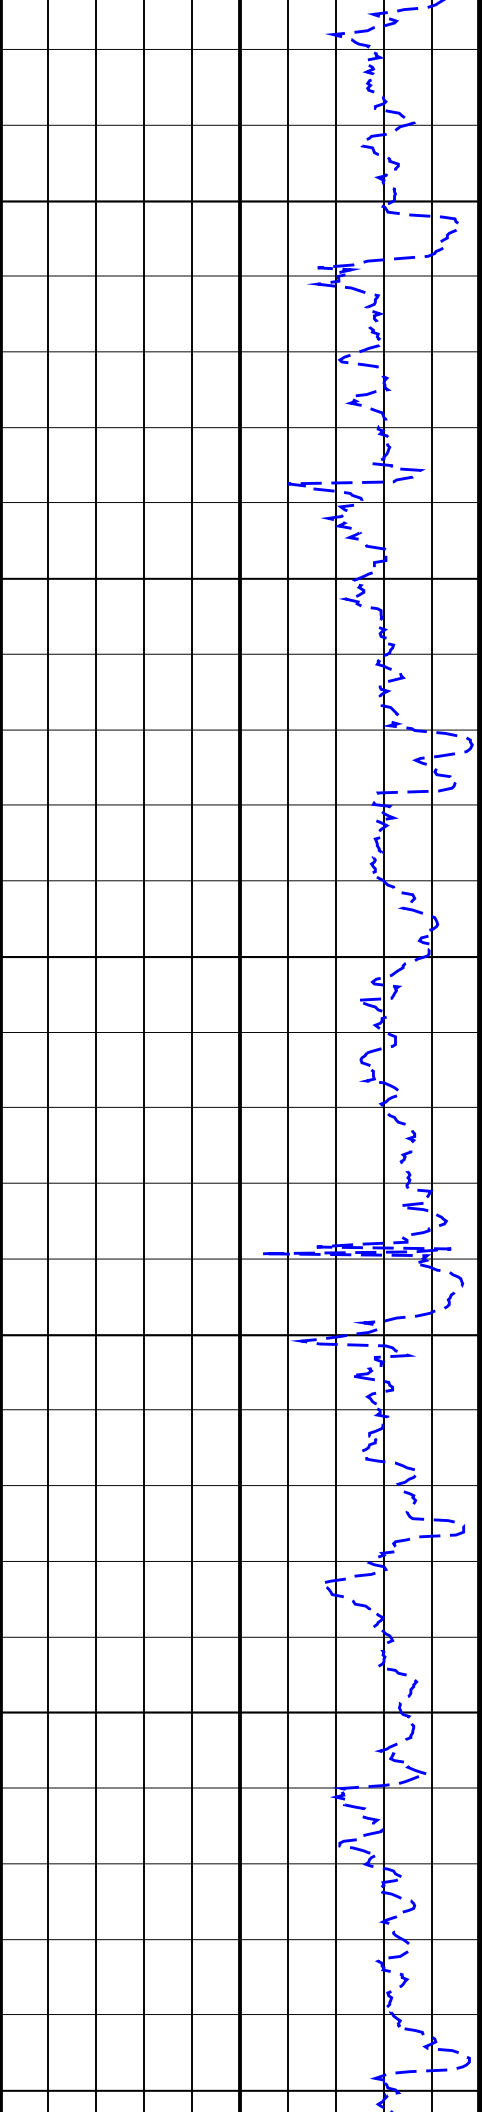

# WKF W06A RT 1:500TVD

IDEAL Version: ID11\_0C\_01 <TVD> Vertical Scale: 1:500

Graphics File Created: 17-Sep-2006 12:55

750

800

850

900

950

1000

1200

1250

1300

1350

1400

1450

1500

1550

1600

1650

1700

1900

1950

2000

2150

2200

2250

ROP\*5 (ROP5)  
(M/HR) 0 200

GR(TM) (GRM1)  
(GAPI) 0 400