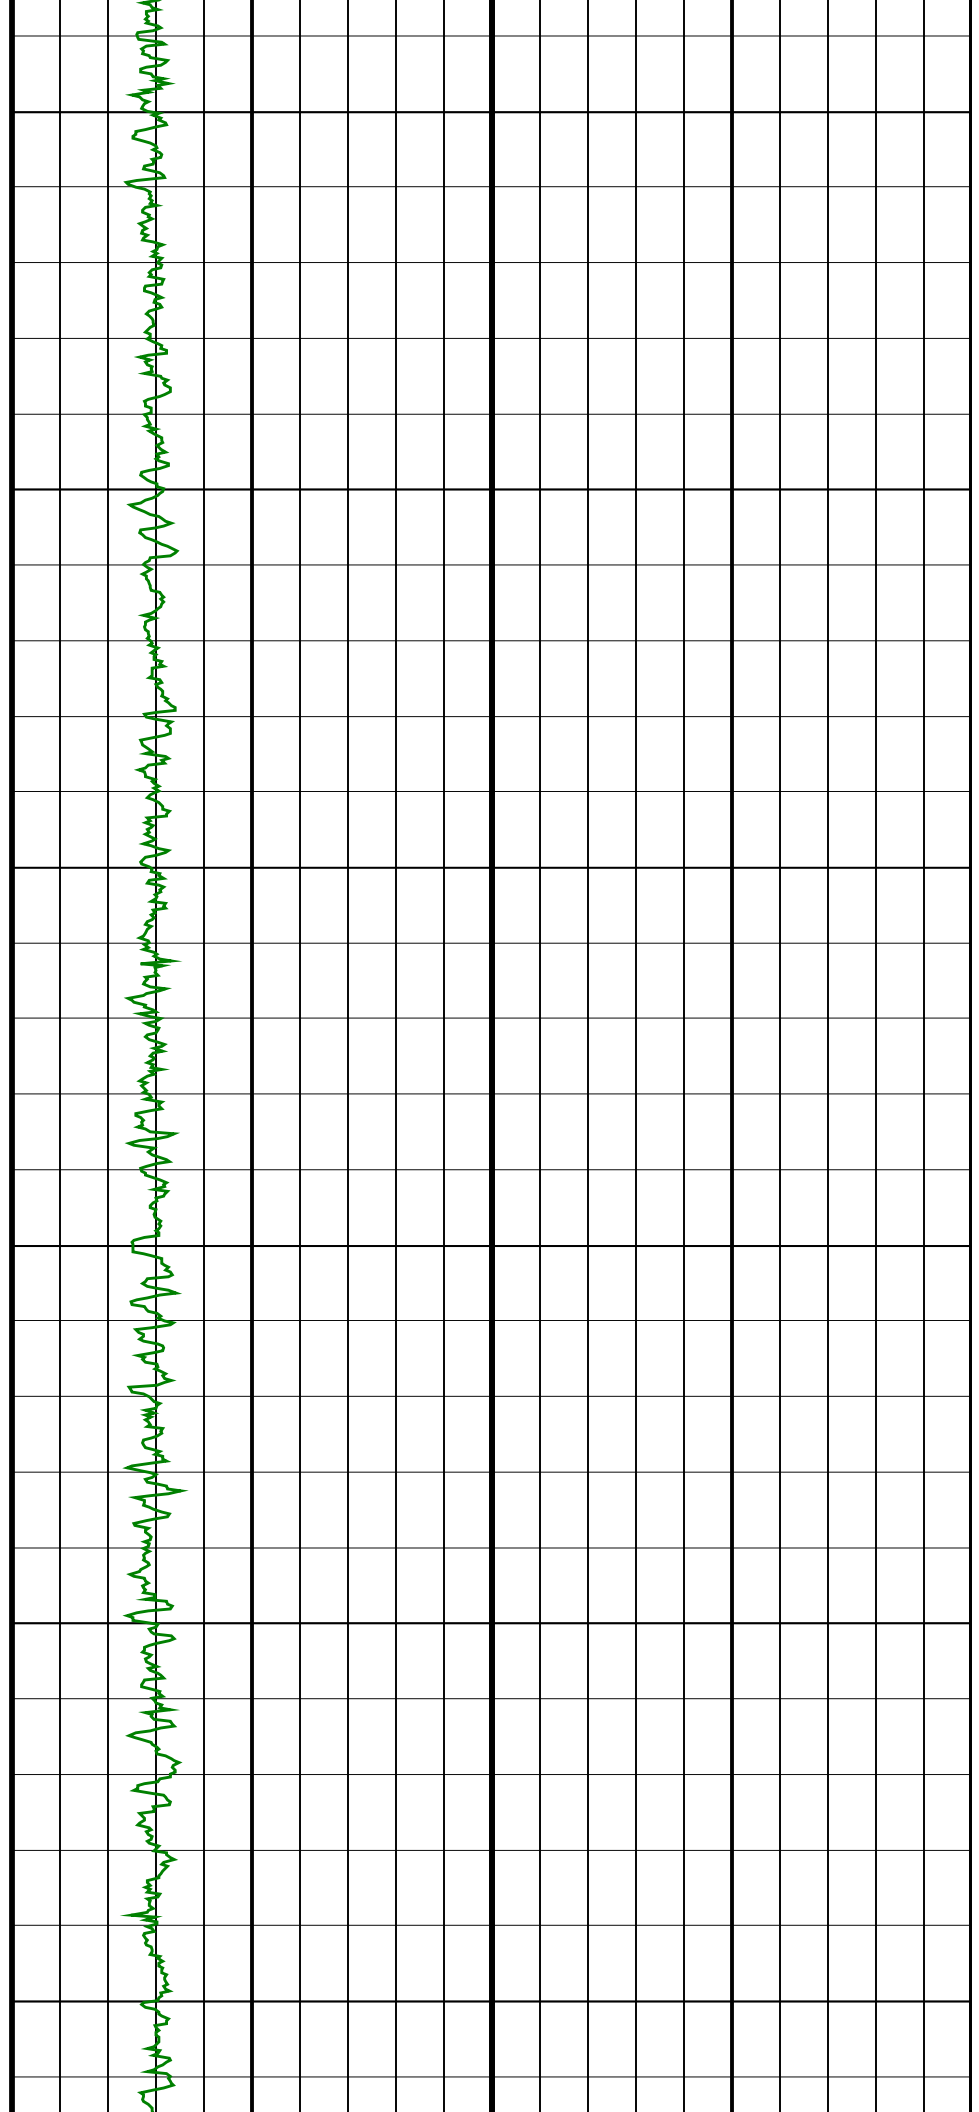

# WKF W06A RT 1:500TVD

IDEAL Version: ID11\_0C\_01 <TVD> Vertical Scale: 1:500

Graphics File Created: 17-Sep-2006 12:55

750

800

850

900

950

1000

1200

1250

1300

1350

1400

1450

1500

1550

1600

1650

1700

1900

1950

2000

2150

2200

2250

ROP\*5 (ROP5)  
(M/HR) 0 200

GR(TM) (GRM1)  
(GAPI) 0 400