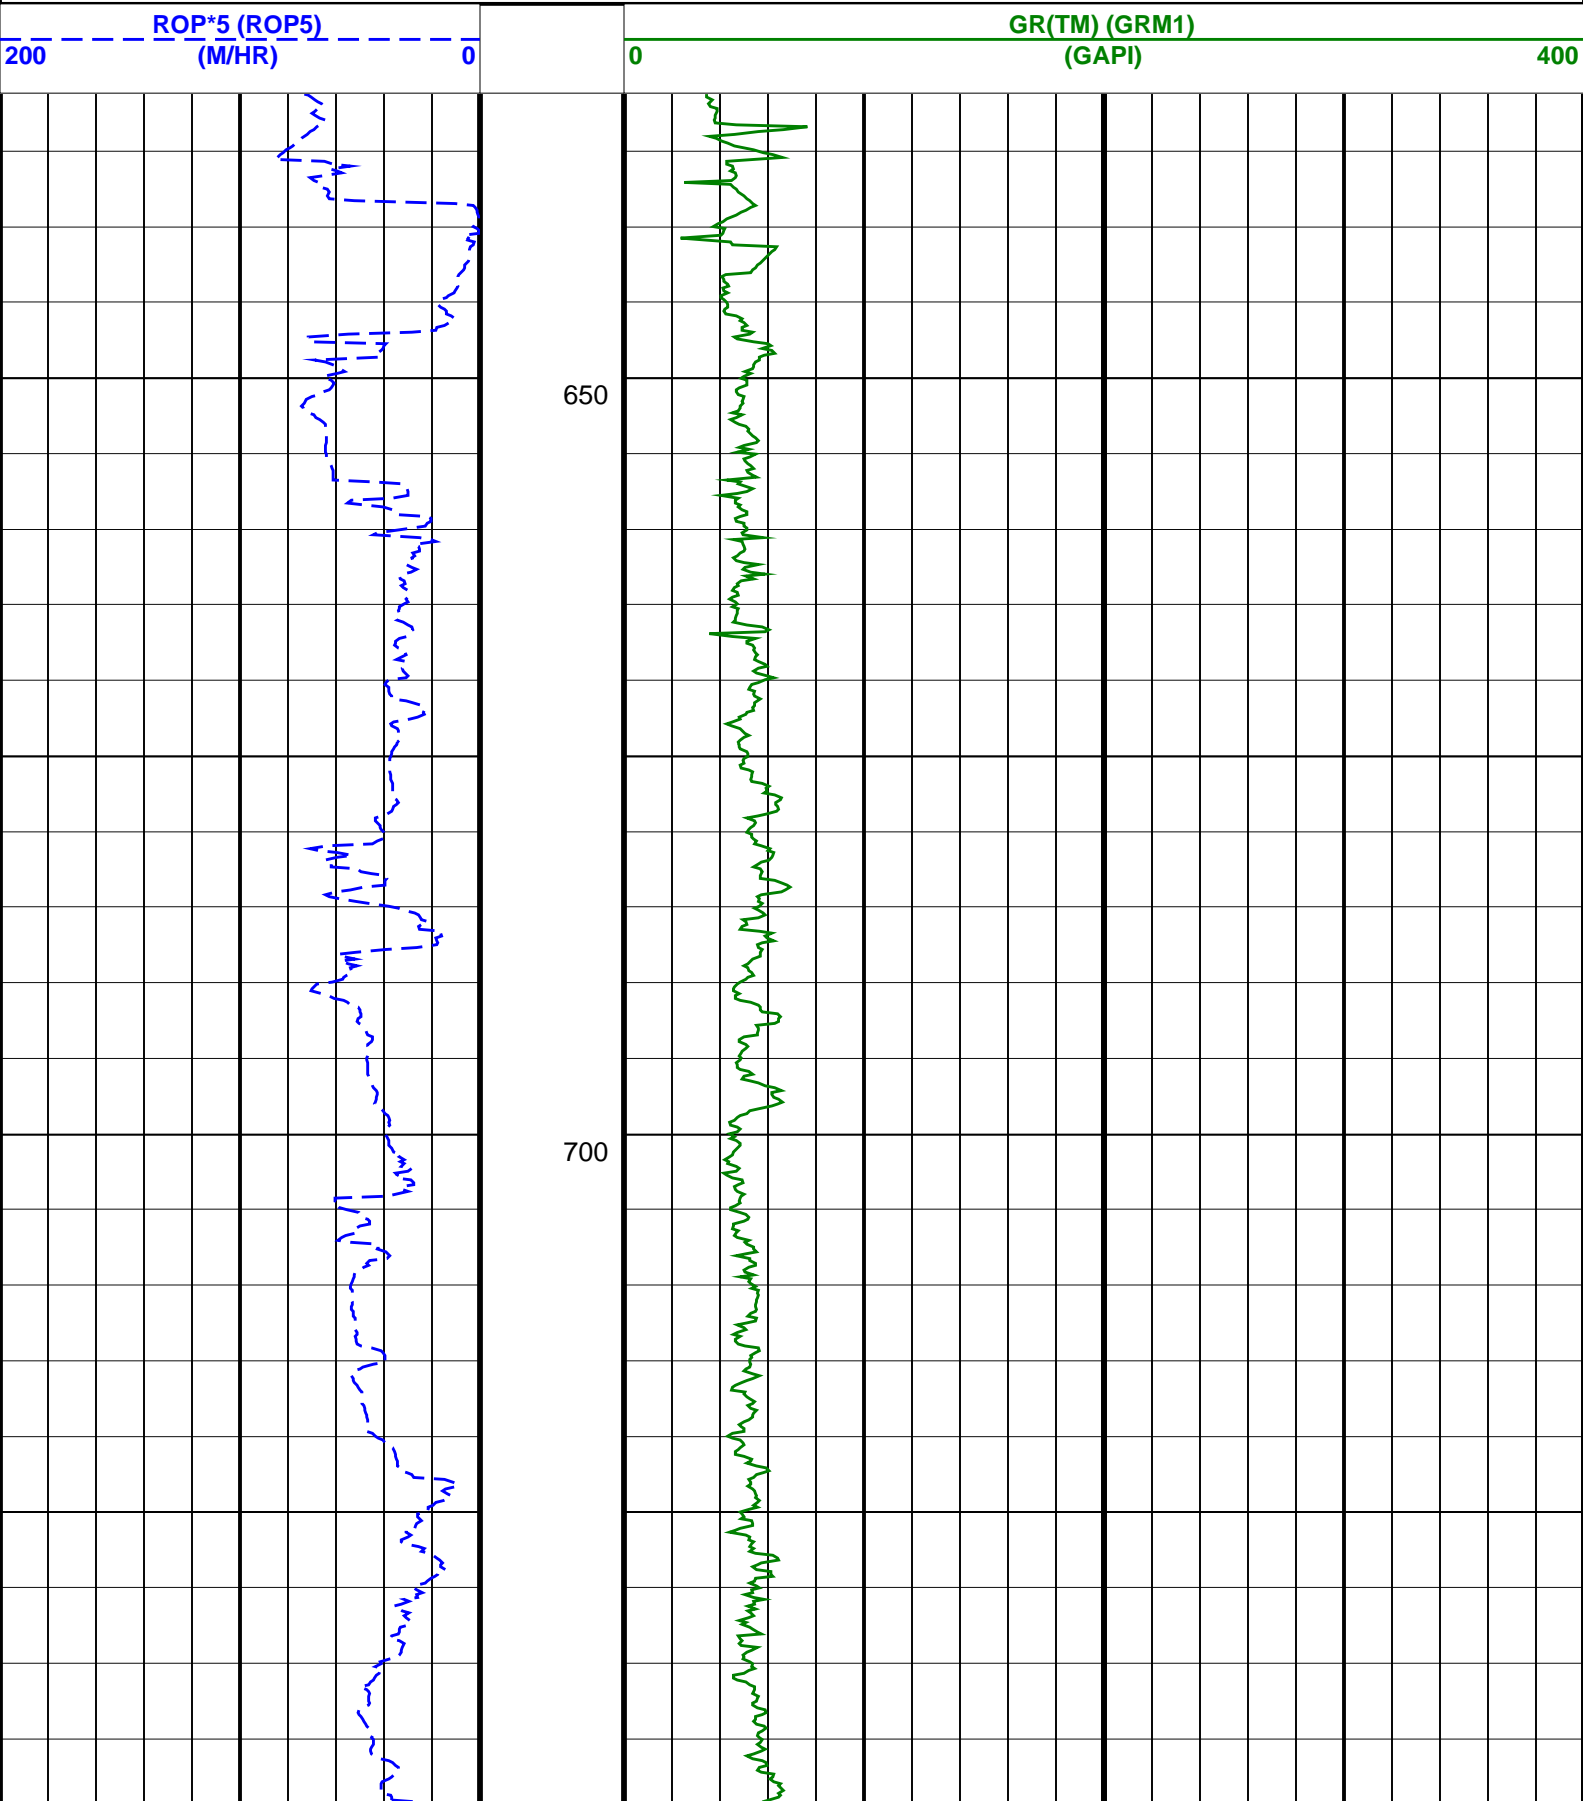

# WKF W06A RT 1:500TVD

IDEAL Version: ID11\_0C\_01 <TVD> Vertical Scale: 1:500

Graphics File Created: 17-Sep-2006 12:55

750

800

850

900

950

1000

1200

1250

1300

1350

1400

1450

1500

1550

1600

1650

1700

1900

1950

2000

2150

2200

2250

ROP\*5 (ROP5)  
(M/HR) 0 200

GR(TM) (GRM1)  
(GAPI) 0 400