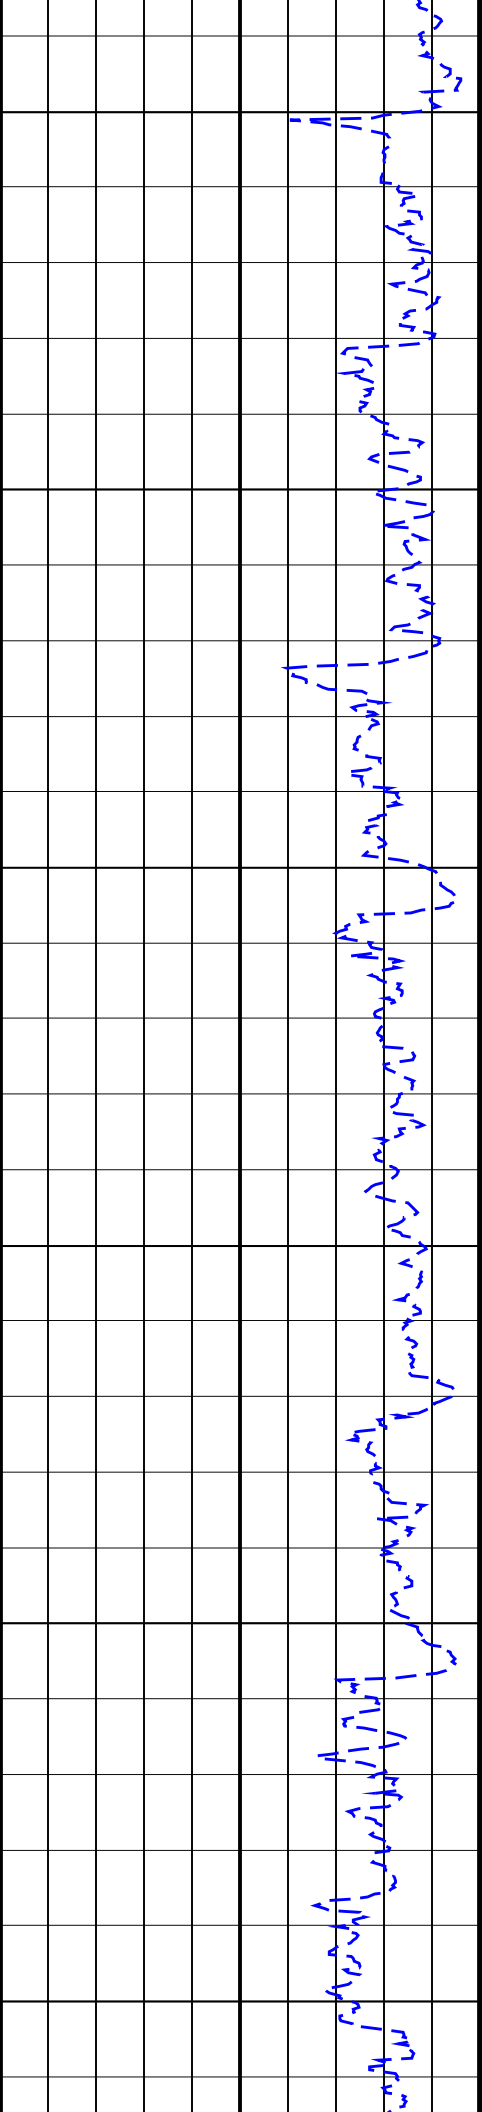

# WKF W06A RT 1:500TVD

IDEAL Version: ID11\_0C\_01 <TVD> Vertical Scale: 1:500

Graphics File Created: 17-Sep-2006 12:55

750

800

850

900

950

1000

1200

1250

1300

1350

1400

1450

1500

1550

1600

1650

1700

1900

1950

2000

2150

2200

2250

ROP\*5 (ROP5)  
(M/HR) 0 200

GR(TM) (GRM1)  
(GAPI) 0 400