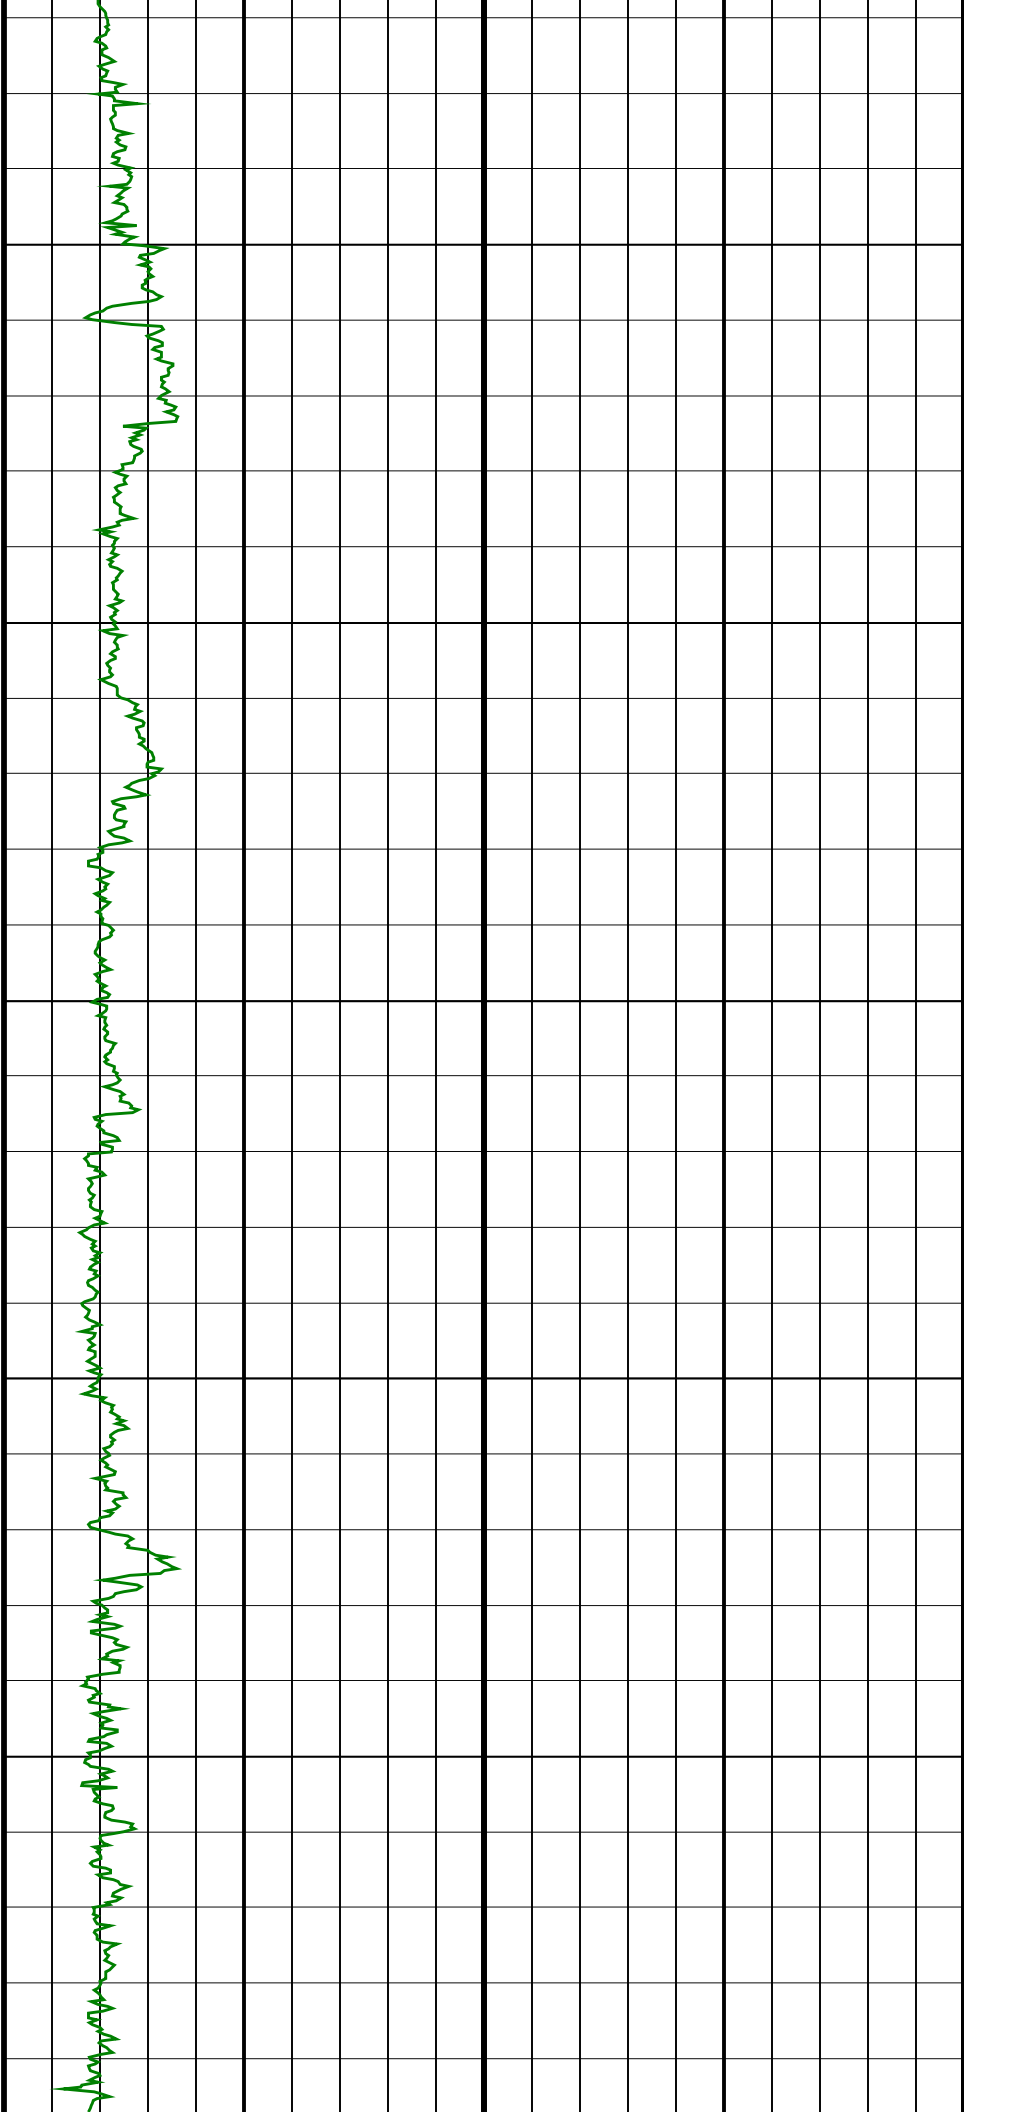

# WKF W06A RT 1:500TVD

IDEAL Version: ID11\_0C\_01 <TVD> Vertical Scale: 1:500

Graphics File Created: 17-Sep-2006 12:55

750

800

850

900

950

1000

1200

1250

1300

1350

1400

1450

1500

1550

1600

1650

1700

1900

1950

2000

2150

2200

2250

ROP\*5 (ROP5)  
(M/HR) 0 200

GR(TM) (GRM1)  
(GAPI) 0 400