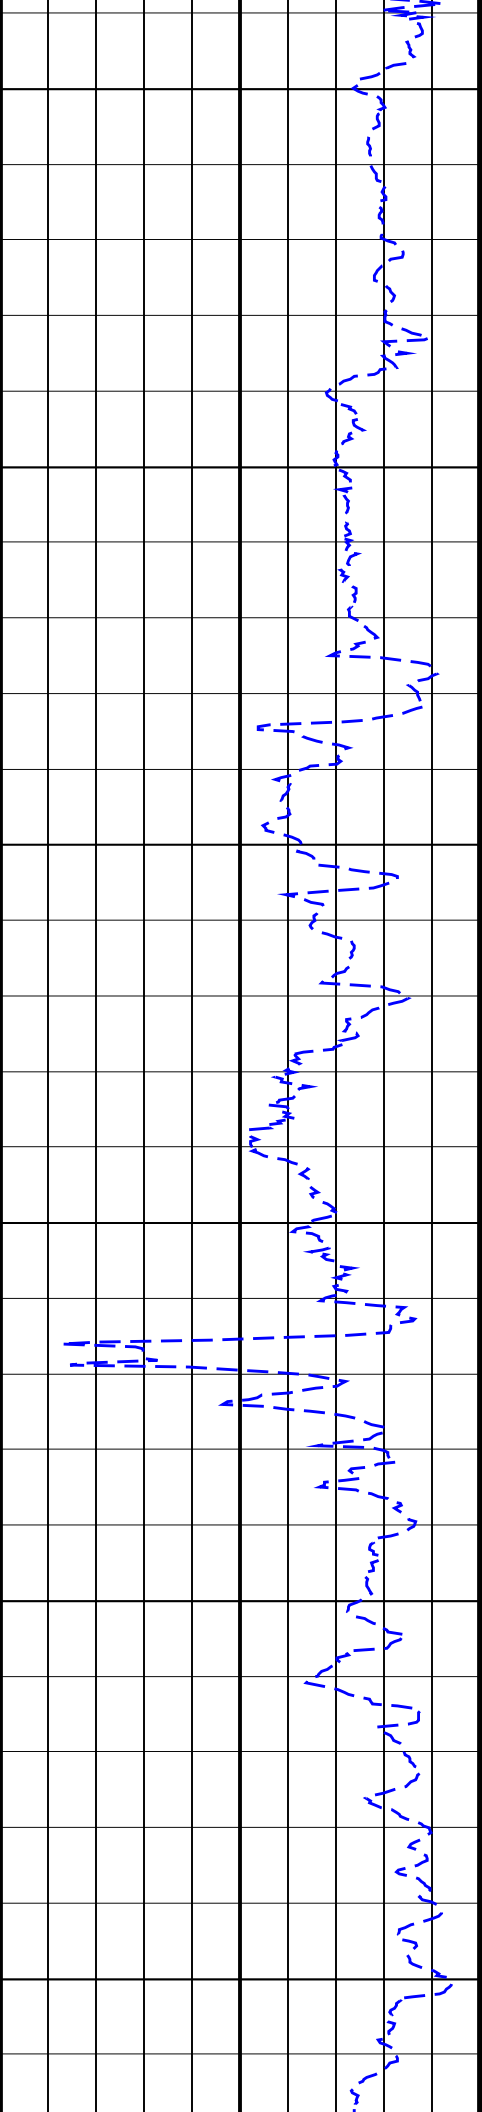

# WKF W06A RT 1:500TVD

IDEAL Version: ID11\_0C\_01 <TVD> Vertical Scale: 1:500

Graphics File Created: 17-Sep-2006 12:55

750

800

850

900

950

1000

1200

1250

1300

1350

1400

1450

1500

1550

1600

1650

1700

1900

1950

2000

2150

2200

2250

ROP\*5 (ROP5)  
(M/HR) 0 200

GR(TM) (GRM1)  
(GAPI) 0 400