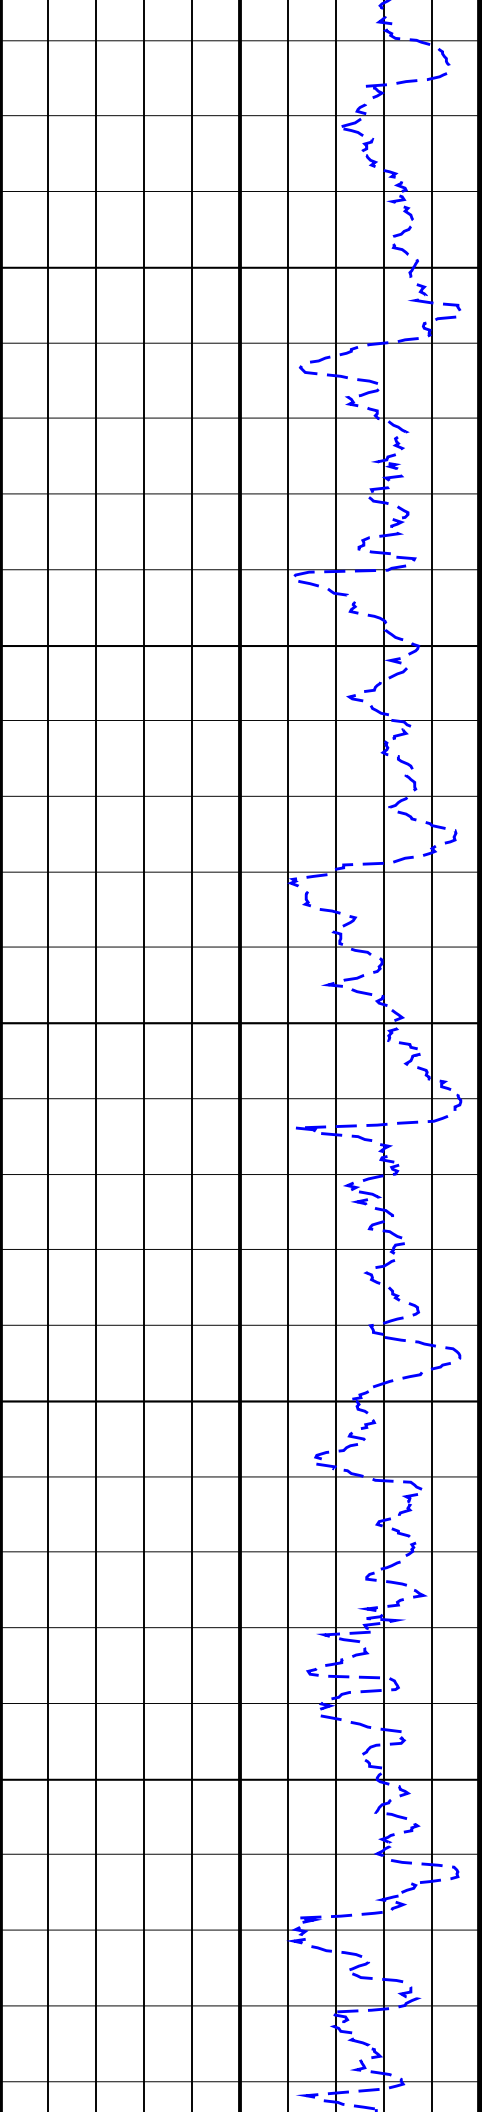

# WKF W06A RT 1:500TVD

IDEAL Version: ID11\_0C\_01 <TVD> Vertical Scale: 1:500

Graphics File Created: 17-Sep-2006 12:55

750

800

850

900

950

1000

1200

1250

1300

1350

1400

1450

1500

1550

1600

1650

1700

1900

1950

2000

2150

2200

2250

ROP\*5 (ROP5)  
(M/HR) 0 200

GR(TM) (GRM1)  
(GAPI) 0 400