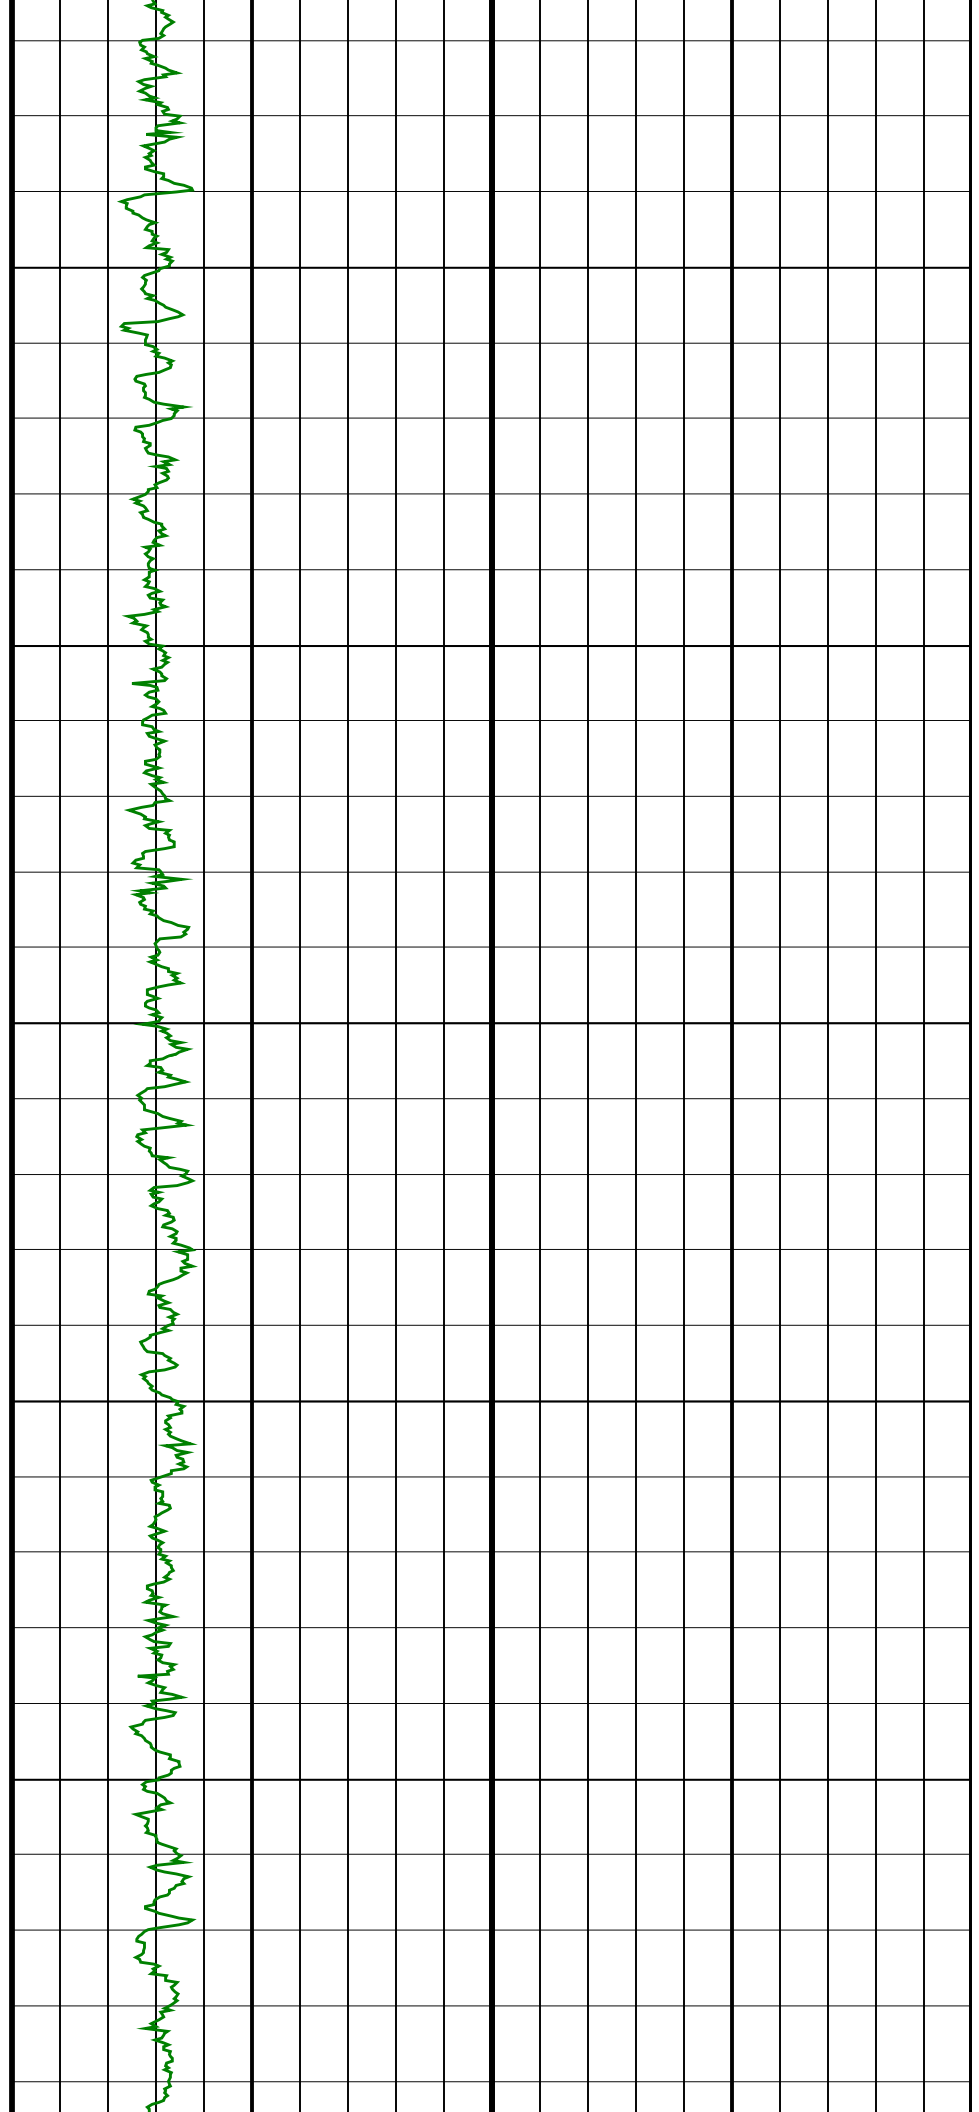

# WKF W06A RT 1:500TVD

IDEAL Version: ID11\_0C\_01 <TVD> Vertical Scale: 1:500

Graphics File Created: 17-Sep-2006 12:55

750

800

850

900

950

1000

1200

1250

1300

1350

1400

1450

1500

1550

1600

1650

1700

1900

1950

2000

2150

2200

2250

ROP\*5 (ROP5)  
(M/HR) 0 200

GR(TM) (GRM1)  
(GAPI) 0 400