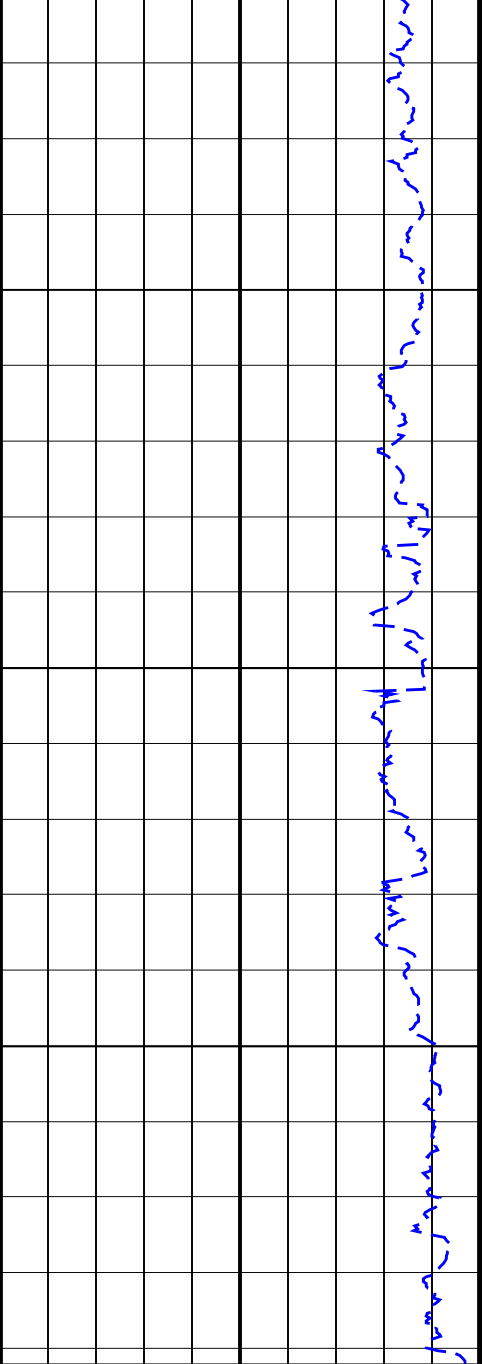

# WKF W06A RT 1:500TVD

IDEAL Version: ID11\_0C\_01 <TVD> Vertical Scale: 1:500

Graphics File Created: 17-Sep-2006 12:55

750

800

850

900

950

1000

1200

1250

1300

1350

1400

1450

1500

1550

1600

1650

1700

1900

1950

2000

2150

2200

2250

ROP\*5 (ROP5)  
(M/HR) 0 200

GR(TM) (GRM1)  
(GAPI) 0 400