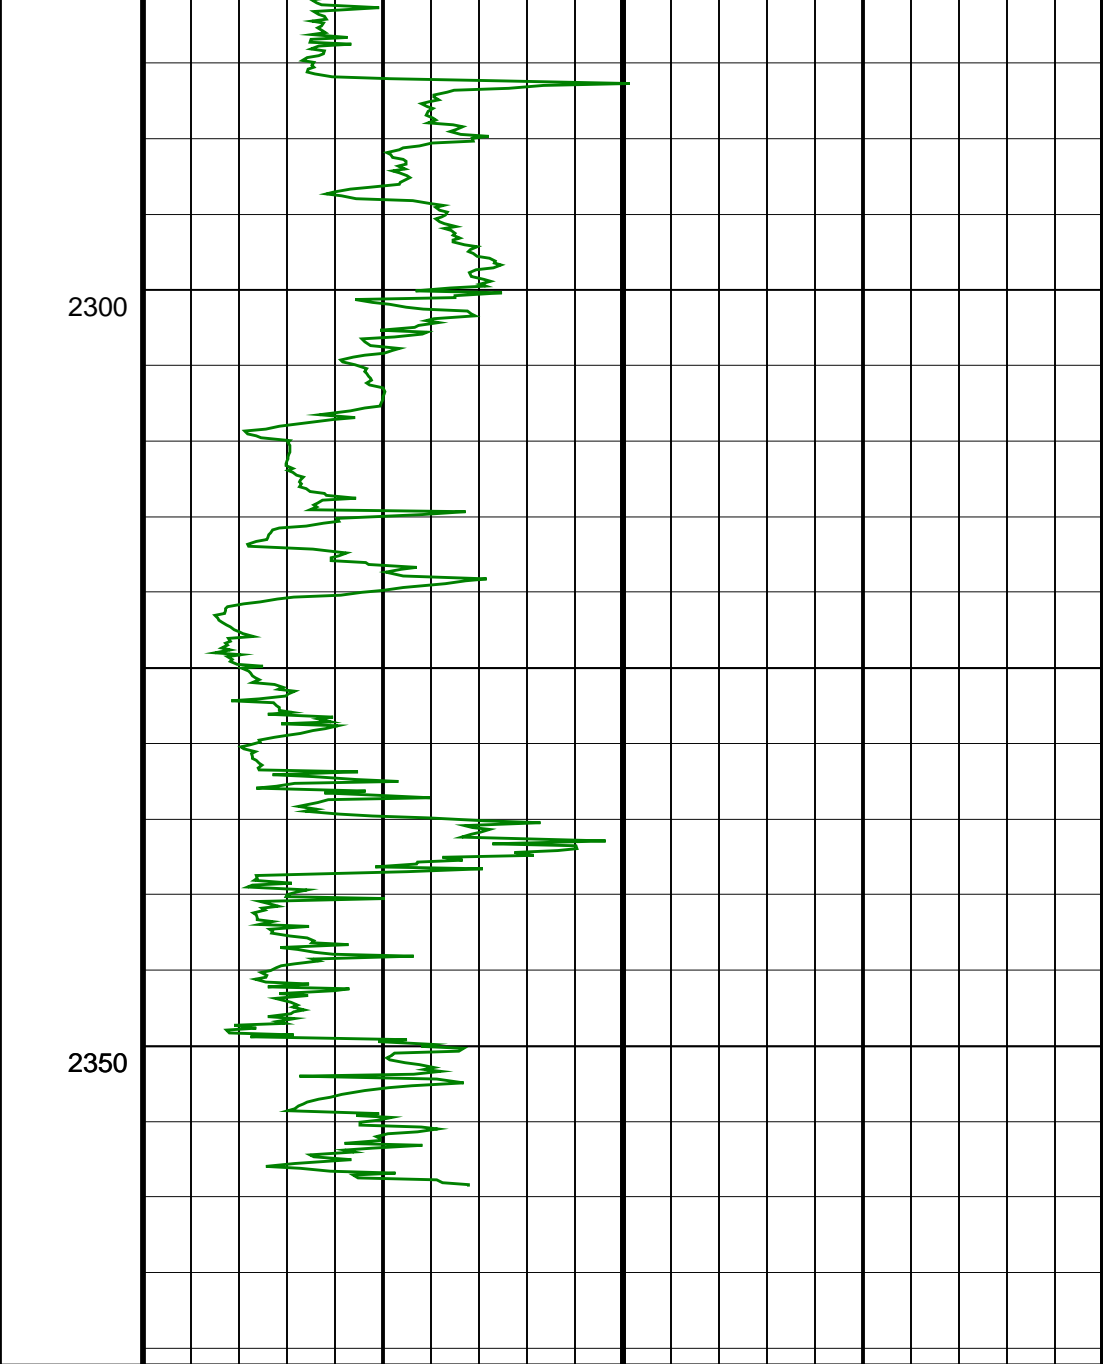

# WKF W06A RT 1:500TVD

IDEAL Version: ID11\_0C\_01 <TVD> Vertical Scale: 1:500

Graphics File Created: 17-Sep-2006 12:55

750

800

850

900

950

1000

1200

1250

1300

1350

1400

1450

1500

1550

1600

1650

1700

1900

1950

2000

2150

2200

2250

ROP\*5 (ROP5)  
(M/HR) 0 200

GR(TM) (GRM1)  
(GAPI) 0 400