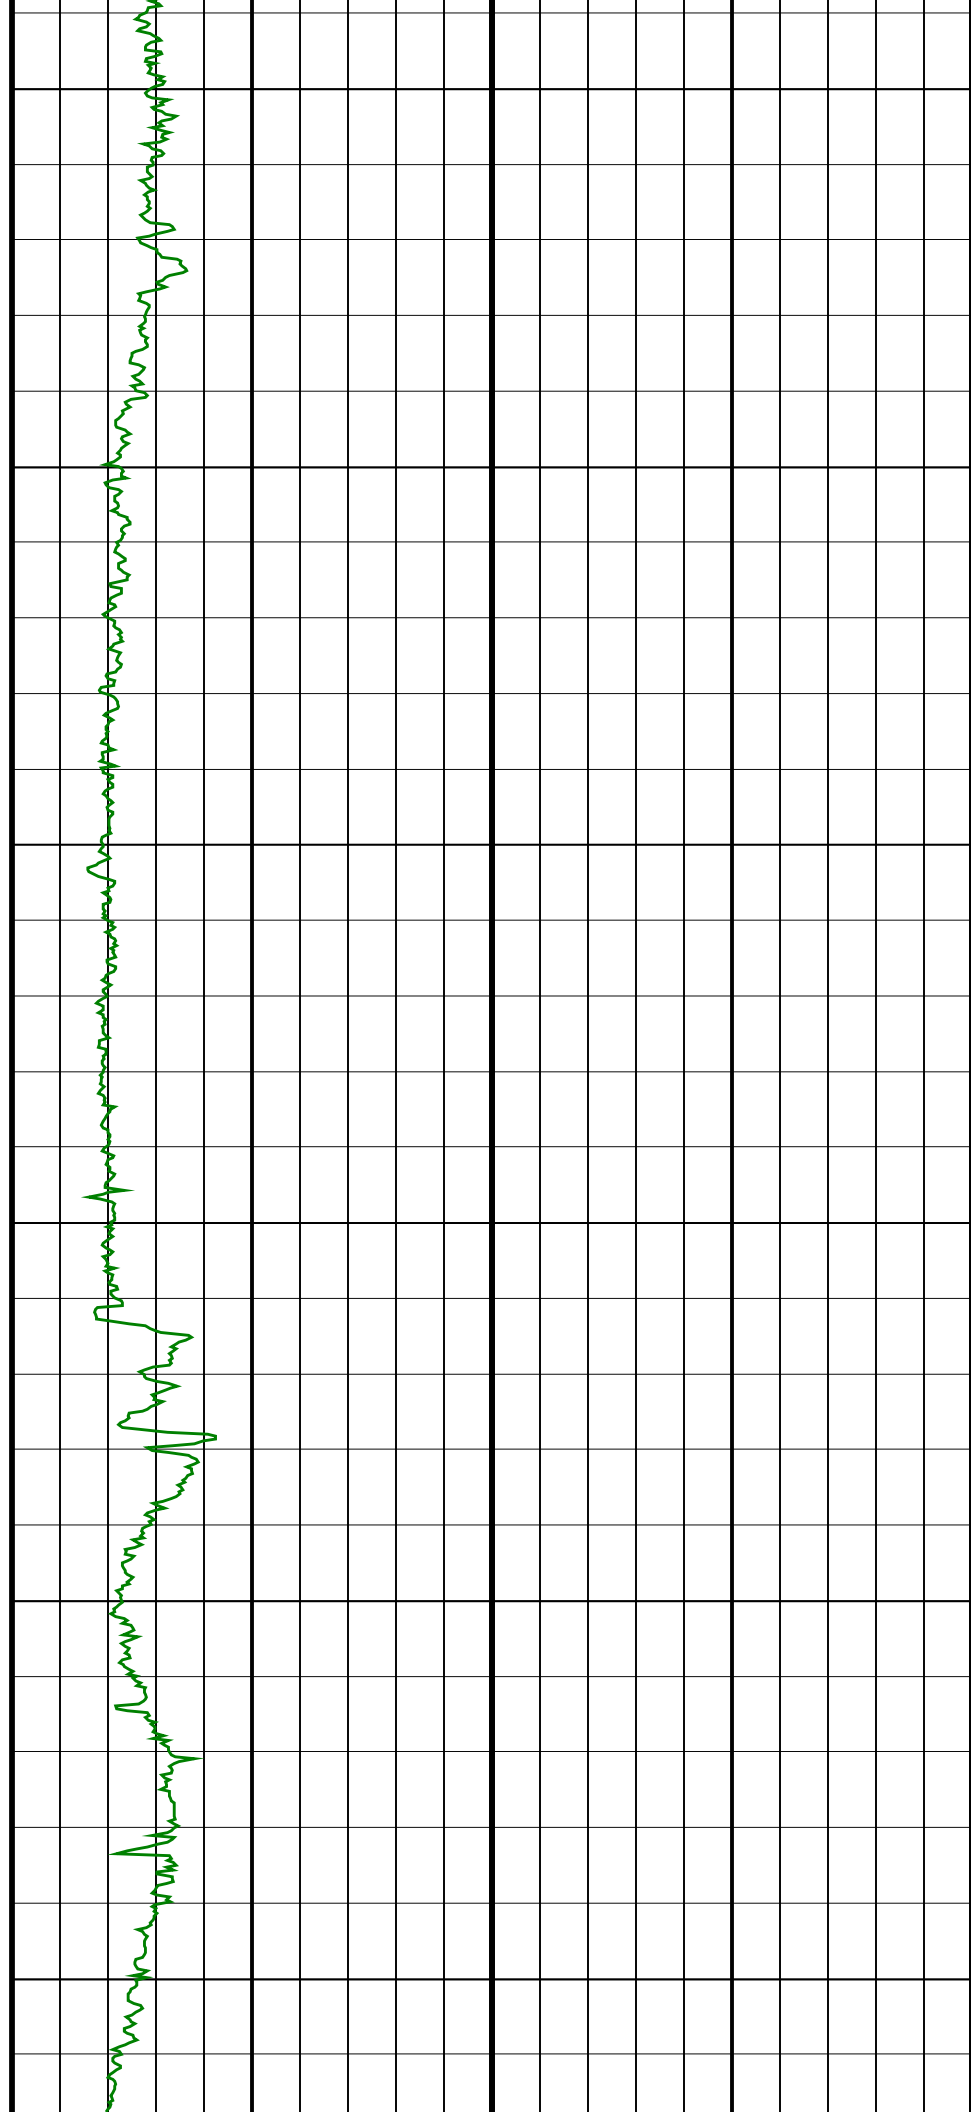

# WKF W06A RT 1:500TVD

IDEAL Version: ID11\_0C\_01 <TVD> Vertical Scale: 1:500

Graphics File Created: 17-Sep-2006 12:55

750

800

850

900

950

1000

1200

1250

1300

1350

1400

1450

1500

1550

1600

1650

1700

1900

1950

2000

2150

2200

2250

ROP\*5 (ROP5)  
(M/HR) 0 200

GR(TM) (GRM1)  
(GAPI) 0 400