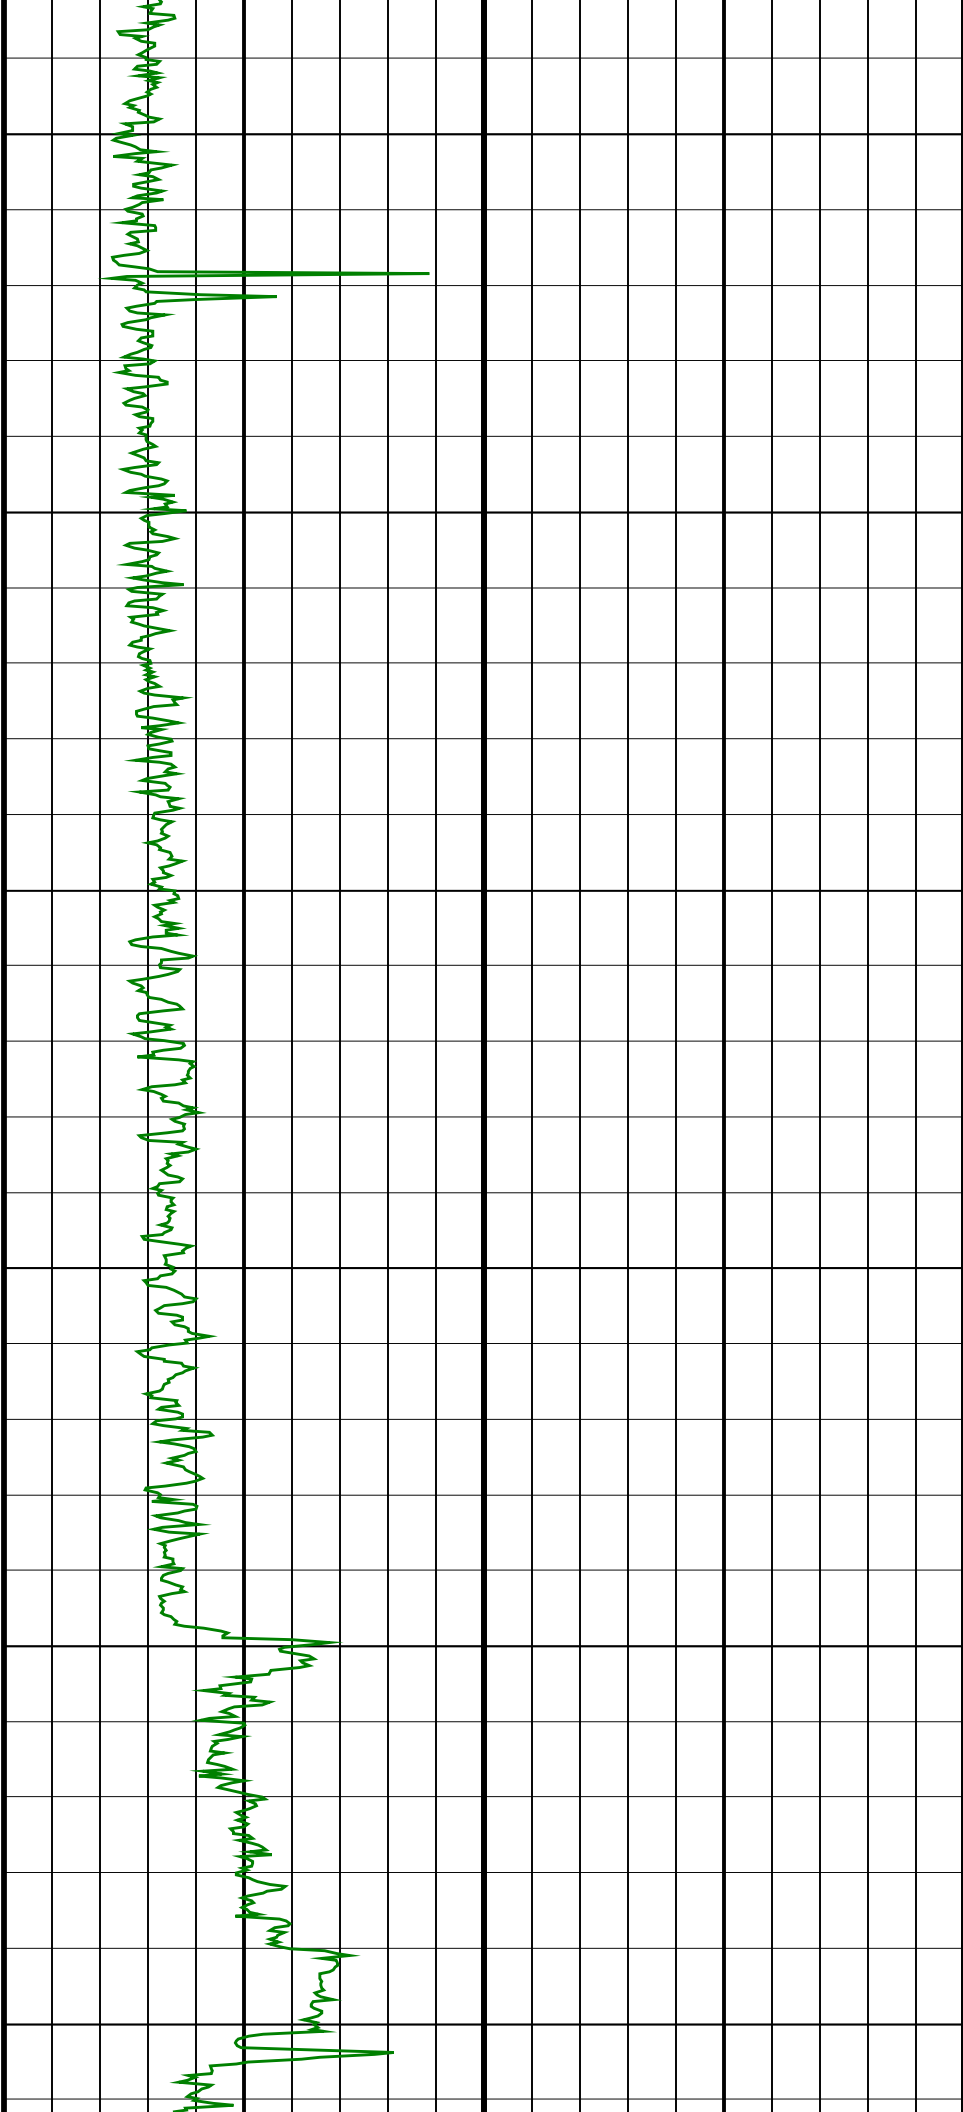

# WKF W06A RT 1:500TVD

IDEAL Version: ID11\_0C\_01 <TVD> Vertical Scale: 1:500

Graphics File Created: 17-Sep-2006 12:55

750

800

850

900

950

1000

1200

1250

1300

1350

1400

1450

1500

1550

1600

1650

1700

1900

1950

2000

2150

2200

2250

ROP\*5 (ROP5)  
(M/HR) 0 200

GR(TM) (GRM1)  
(GAPI) 0 400