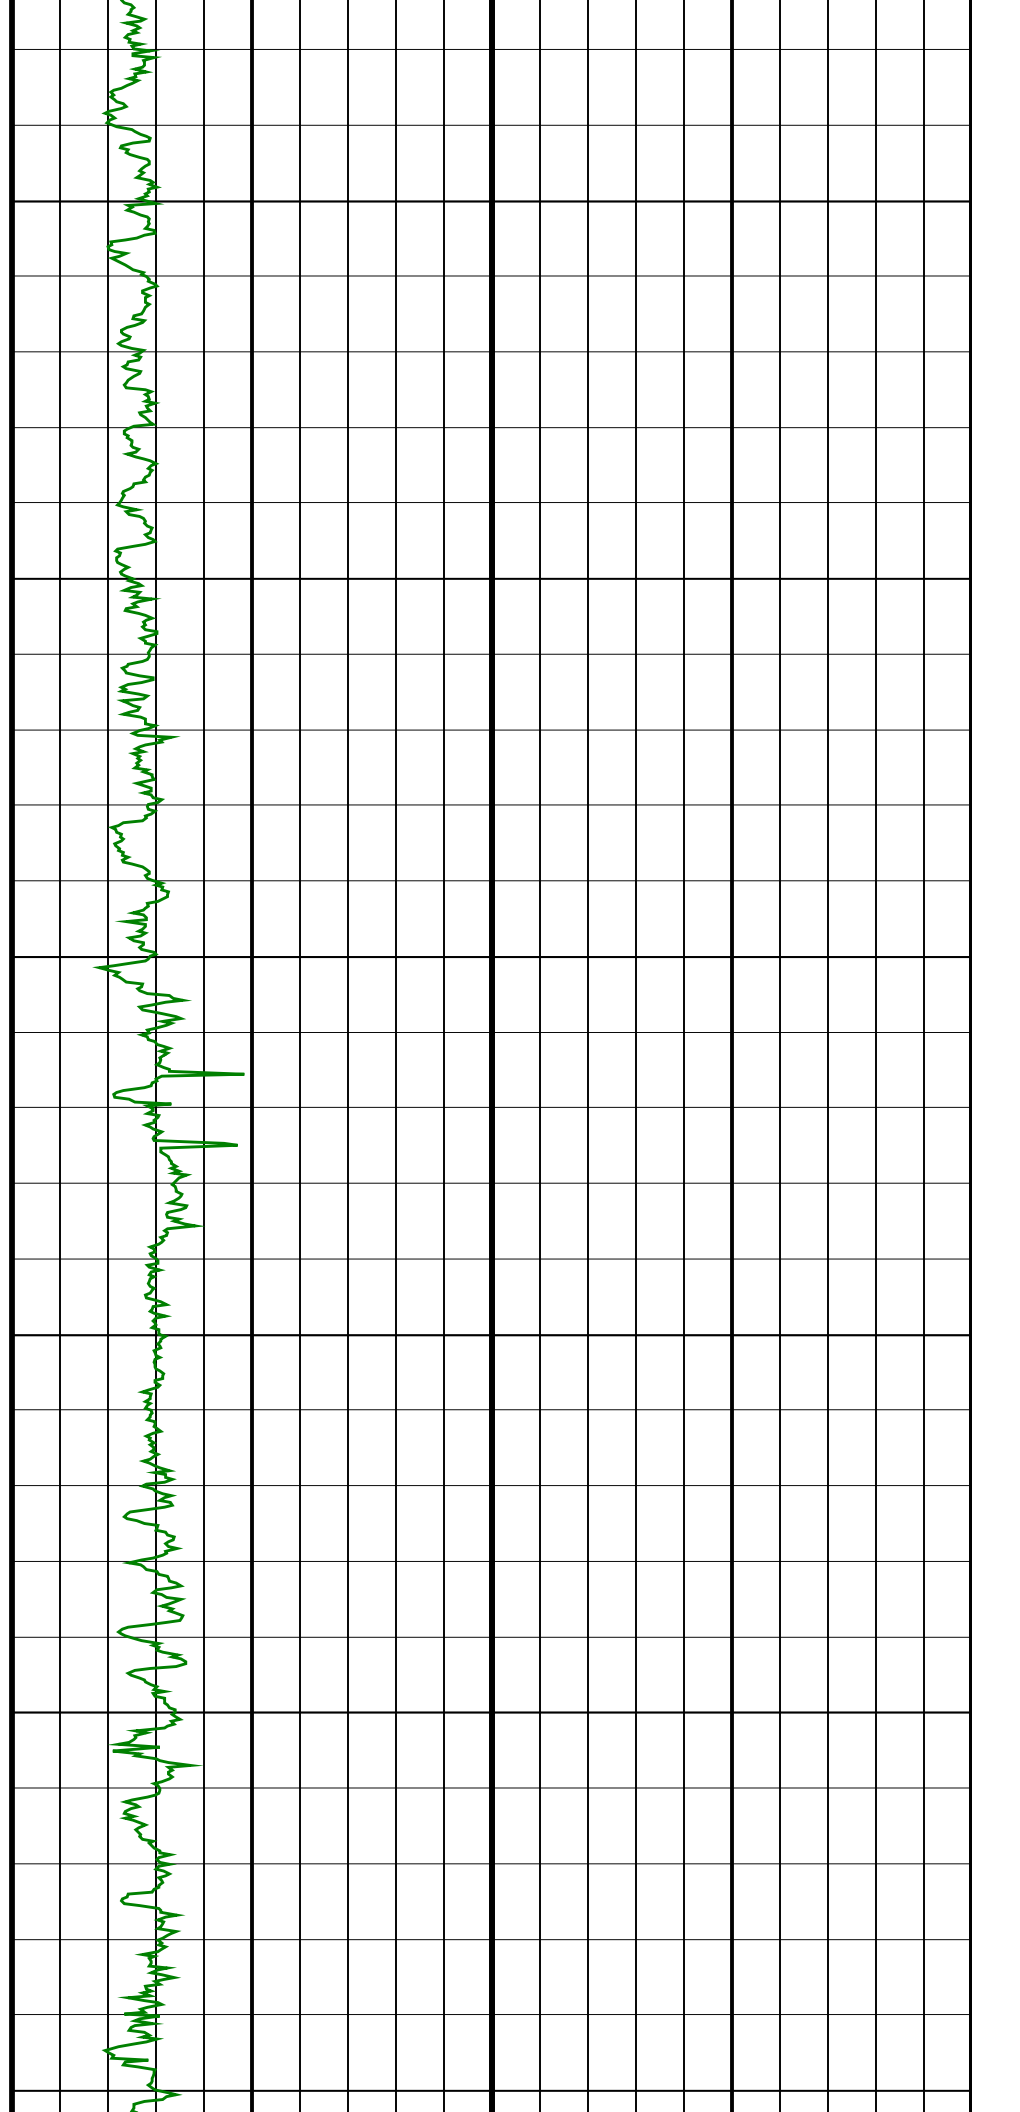

# WKF W06A RT 1:500TVD

IDEAL Version: ID11\_0C\_01 <TVD> Vertical Scale: 1:500

Graphics File Created: 17-Sep-2006 12:55

750

800

850

900

950

1000

1200

1250

1300

1350

1400

1450

1500

1550

1600

1650

1700

1900

1950

2000

2150

2200

2250

ROP\*5 (ROP5)  
(M/HR) 0 200

GR(TM) (GRM1)  
(GAPI) 0 400