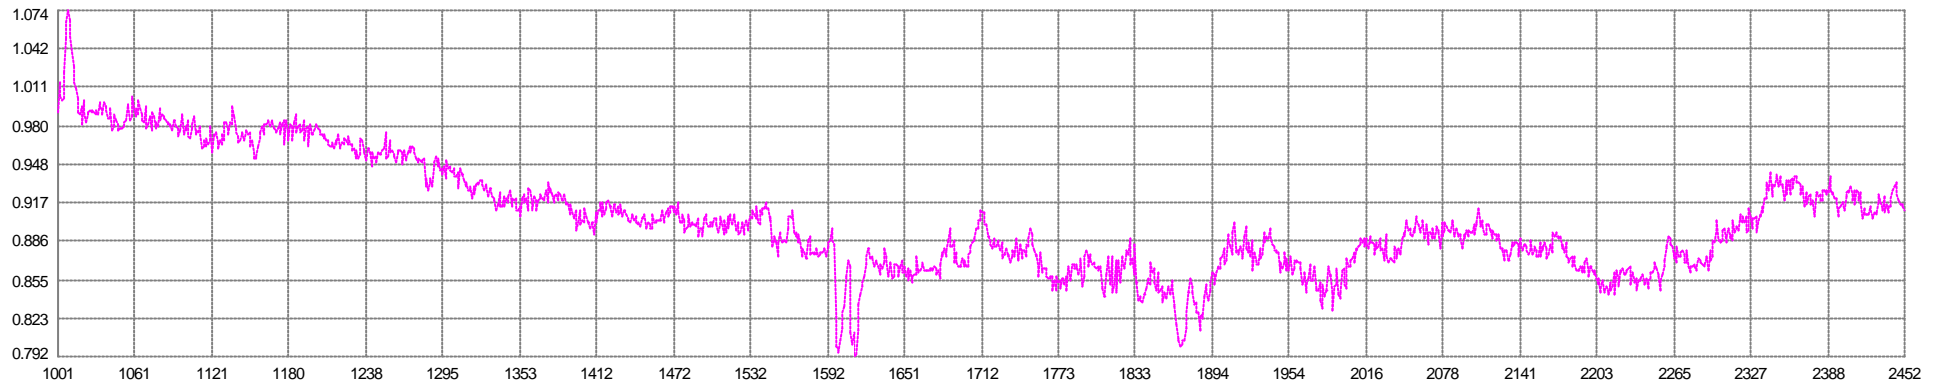

77 G1R1 - 79 G1R3
Across Mean: 10.06m Min: 9.84 Max: 10.23 SD: 0.06

79 G1R3 - 81 G1R5
Across Mean: 10.00m Min: 9.72 Max: 10.26 SD: 0.10

77 G1R1 - 81 G1R5
Across Mean: 20.06m Min: 19.71 Max: 20.32 SD: 0.12

68 V1G2 - 71 V1G5
Northing Mean: 1.179m Min: 1.028 Max: 1.258 SD: 0.035

67 V1G1 - 69 V1G3
Easting Mean: 0.903m Min: 0.792 Max: 1.074 SD: 0.045

67 V1G1 - 69 V1G3
Northing Mean: -1.179m Min: -1.258 Max: -1.028 SD: 0.035

76 G1 - 86 S1
Along Mean: 147.4m Min: 145.2 Max: 149.3 SD: 0.8

0 Simrad 12Khz (P)
Raw Mean: -246.2m Min: -1532.9 Max: -138.6 SD: 204.6