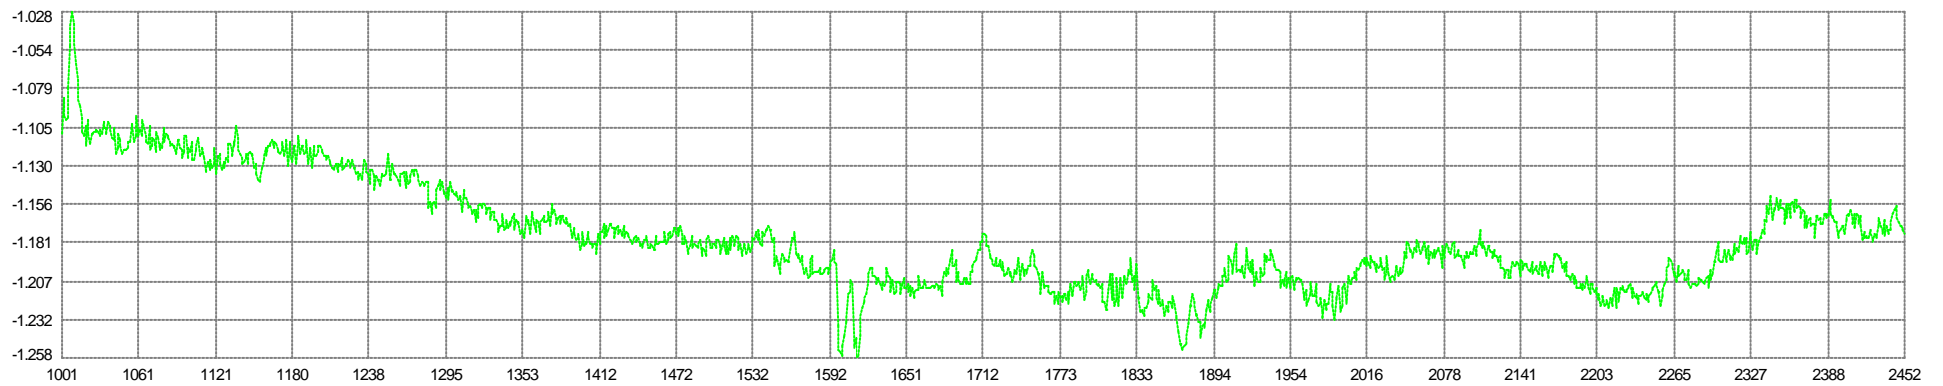

77 G1R1 - 79 G1R3
Across Mean: 10.06m Min: 9.84 Max: 10.23 SD: 0.06

79 G1R3 - 81 G1R5
Across Mean: 10.00m Min: 9.72 Max: 10.26 SD: 0.10

77 G1R1 - 81 G1R5
Across Mean: 20.06m Min: 19.71 Max: 20.32 SD: 0.12

68 V1G2 - 71 V1G5
Northing Mean: 1.179m Min: 1.028 Max: 1.258 SD: 0.035

67 V1G1 - 69 V1G3
Easting Mean: 0.903m Min: 0.792 Max: 1.074 SD: 0.045

67 V1G1 - 69 V1G3
Northing Mean: -1.179m Min: -1.258 Max: -1.028 SD: 0.035

76 G1 - 86 S1
Along Mean: 147.4m Min: 145.2 Max: 149.3 SD: 0.8

0 Simrad 12Khz (P)
Raw Mean: -246.2m Min: -1532.9 Max: -138.6 SD: 204.6