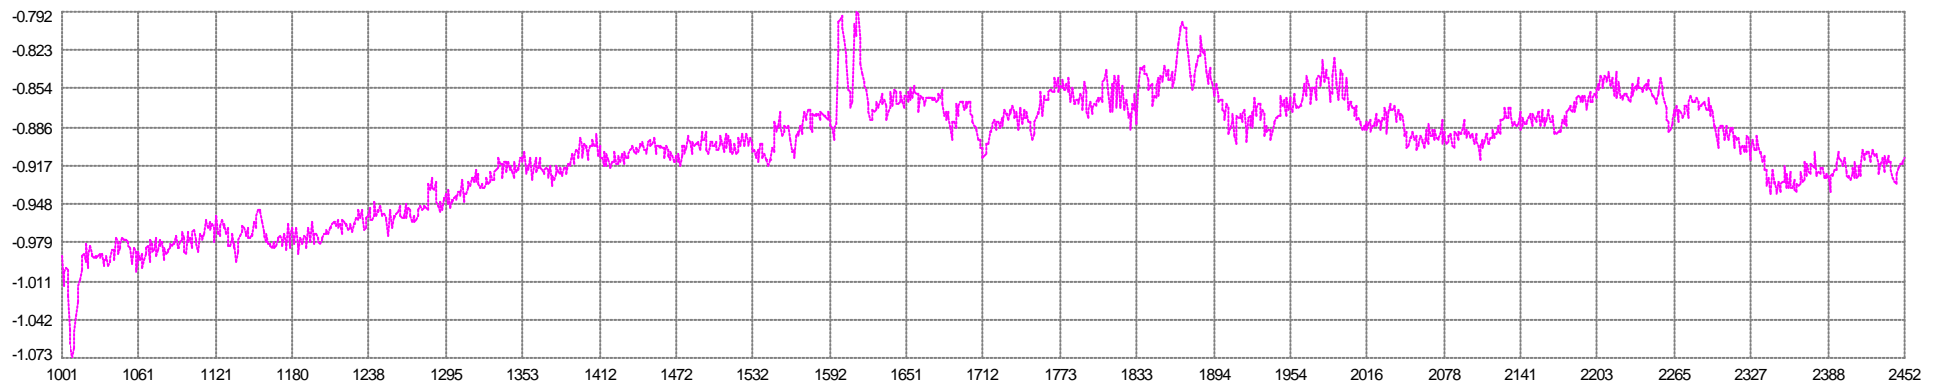

77 G1R1 - 79 G1R3
Across Mean: 10.06m Min: 9.84 Max: 10.23 SD: 0.06

79 G1R3 - 81 G1R5
Across Mean: 10.00m Min: 9.72 Max: 10.26 SD: 0.10

77 G1R1 - 81 G1R5
Across Mean: 20.06m Min: 19.71 Max: 20.32 SD: 0.12

68 V1G2 - 71 V1G5
Northing Mean: 1.179m Min: 1.028 Max: 1.258 SD: 0.035

67 V1G1 - 69 V1G3
Easting Mean: 0.903m Min: 0.792 Max: 1.074 SD: 0.045

67 V1G1 - 69 V1G3
Northing Mean: -1.179m Min: -1.258 Max: -1.028 SD: 0.035

76 G1 - 86 S1
Along Mean: 147.4m Min: 145.2 Max: 149.3 SD: 0.8

0 Simrad 12Khz (P)
Raw Mean: -246.2m Min: -1532.9 Max: -138.6 SD: 204.6