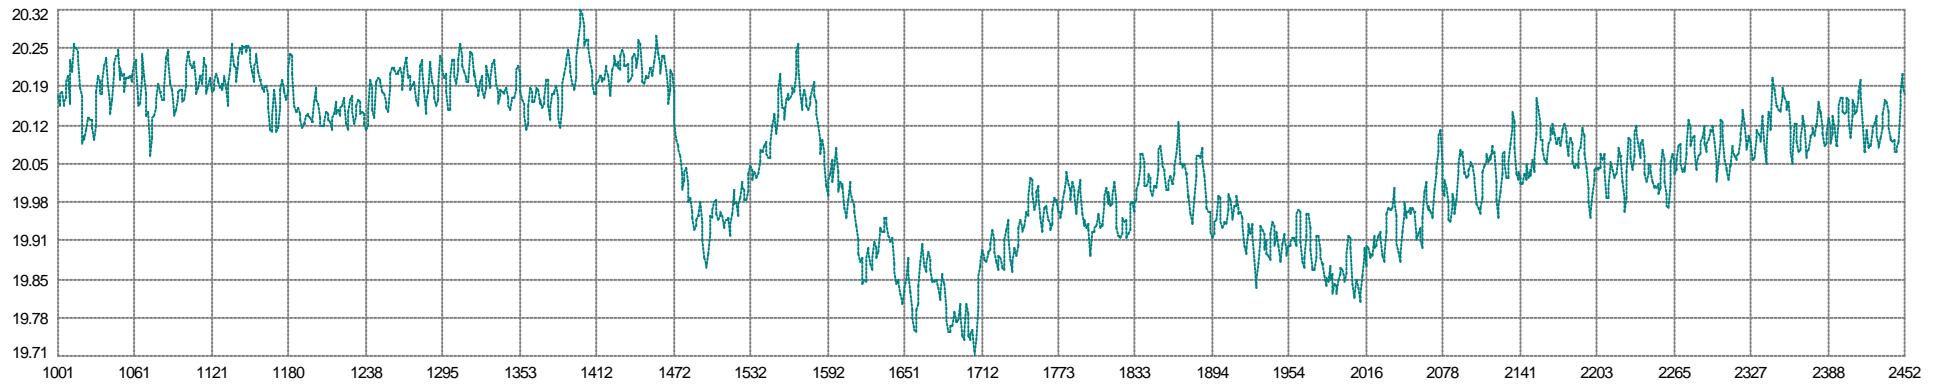

77 G1R1 - 79 G1R3
Across Mean: 10.06m Min: 9.84 Max: 10.23 SD: 0.06

79 G1R3 - 81 G1R5
Across Mean: 10.00m Min: 9.72 Max: 10.26 SD: 0.10

77 G1R1 - 81 G1R5
Across Mean: 20.06m Min: 19.71 Max: 20.32 SD: 0.12

68 V1G2 - 71 V1G5
Northing Mean: 1.179m Min: 1.028 Max: 1.258 SD: 0.035

67 V1G1 - 69 V1G3
Easting Mean: 0.903m Min: 0.792 Max: 1.074 SD: 0.045

67 V1G1 - 69 V1G3
Northing Mean: -1.179m Min: -1.258 Max: -1.028 SD: 0.035

76 G1 - 86 S1
Along Mean: 147.4m Min: 145.2 Max: 149.3 SD: 0.8

0 Simrad 12Khz (P)
Raw Mean: -246.2m Min: -1532.9 Max: -138.6 SD: 204.6