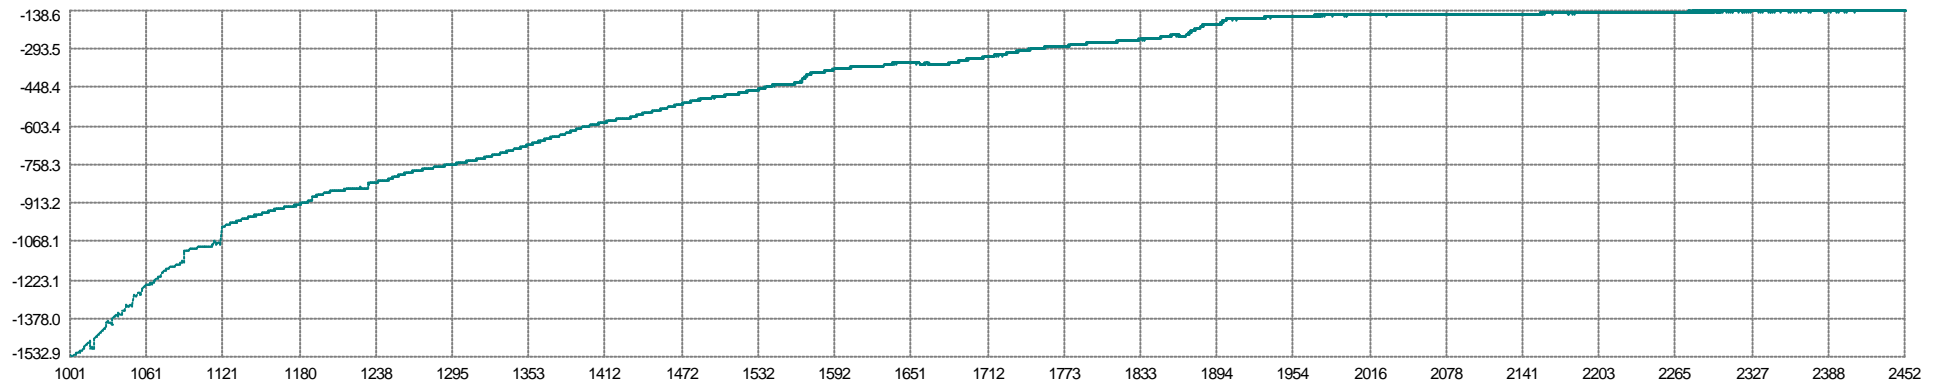

77 G1R1 - 79 G1R3
Across Mean: 10.06m Min: 9.84 Max: 10.23 SD: 0.06

79 G1R3 - 81 G1R5
Across Mean: 10.00m Min: 9.72 Max: 10.26 SD: 0.10

77 G1R1 - 81 G1R5
Across Mean: 20.06m Min: 19.71 Max: 20.32 SD: 0.12

68 V1G2 - 71 V1G5
Northing Mean: 1.179m Min: 1.028 Max: 1.258 SD: 0.035

67 V1G1 - 69 V1G3
Easting Mean: 0.903m Min: 0.792 Max: 1.074 SD: 0.045

67 V1G1 - 69 V1G3
Northing Mean: -1.179m Min: -1.258 Max: -1.028 SD: 0.035

76 G1 - 86 S1
Along Mean: 147.4m Min: 145.2 Max: 149.3 SD: 0.8

0 Simrad 12Khz (P)
Raw Mean: -246.2m Min: -1532.9 Max: -138.6 SD: 204.6