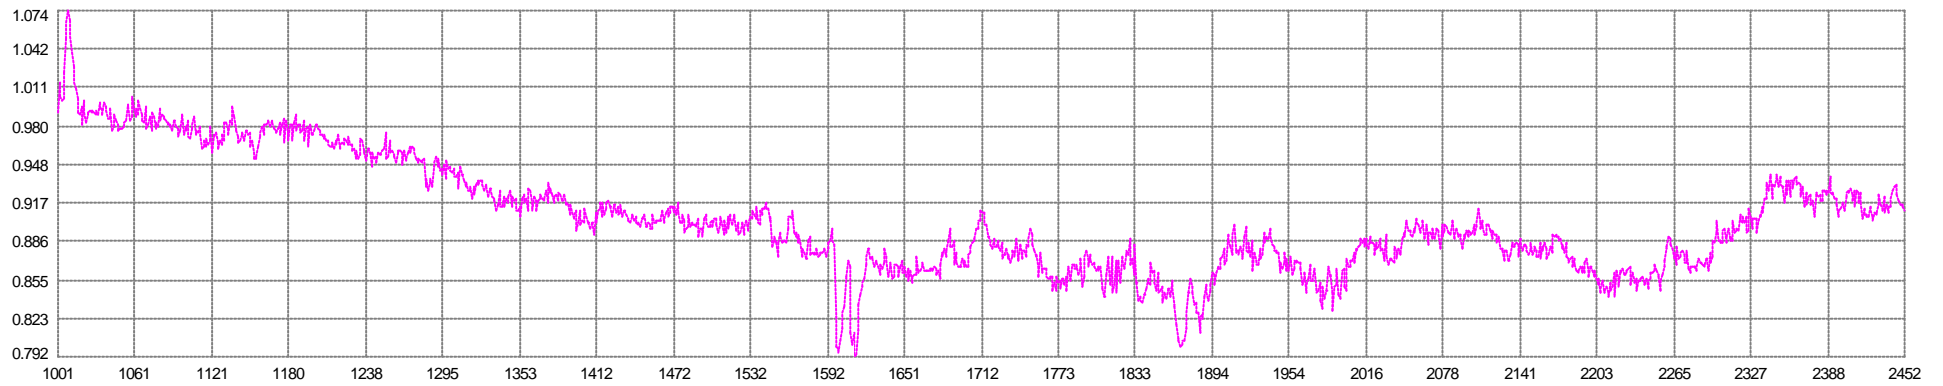

77 G1R1 - 79 G1R3
Across Mean: 10.06m Min: 9.84 Max: 10.23 SD: 0.06

79 G1R3 - 81 G1R5
Across Mean: 10.00m Min: 9.72 Max: 10.26 SD: 0.10

77 G1R1 - 81 G1R5
Across Mean: 20.06m Min: 19.71 Max: 20.32 SD: 0.12

68 V1G2 - 71 V1G5
Northing Mean: 1.179m Min: 1.028 Max: 1.258 SD: 0.035

67 V1G1 - 69 V1G3
Easting Mean: 0.903m Min: 0.792 Max: 1.074 SD: 0.045

67 V1G1 - 69 V1G3
Northing Mean: -1.179m Min: -1.258 Max: -1.028 SD: 0.035

76 G1 - 86 S1
Along Mean: 147.4m Min: 145.2 Max: 149.3 SD: 0.8

0 Simrad 12Khz (P)
Raw Mean: -246.2m Min: -1532.9 Max: -138.6 SD: 204.6