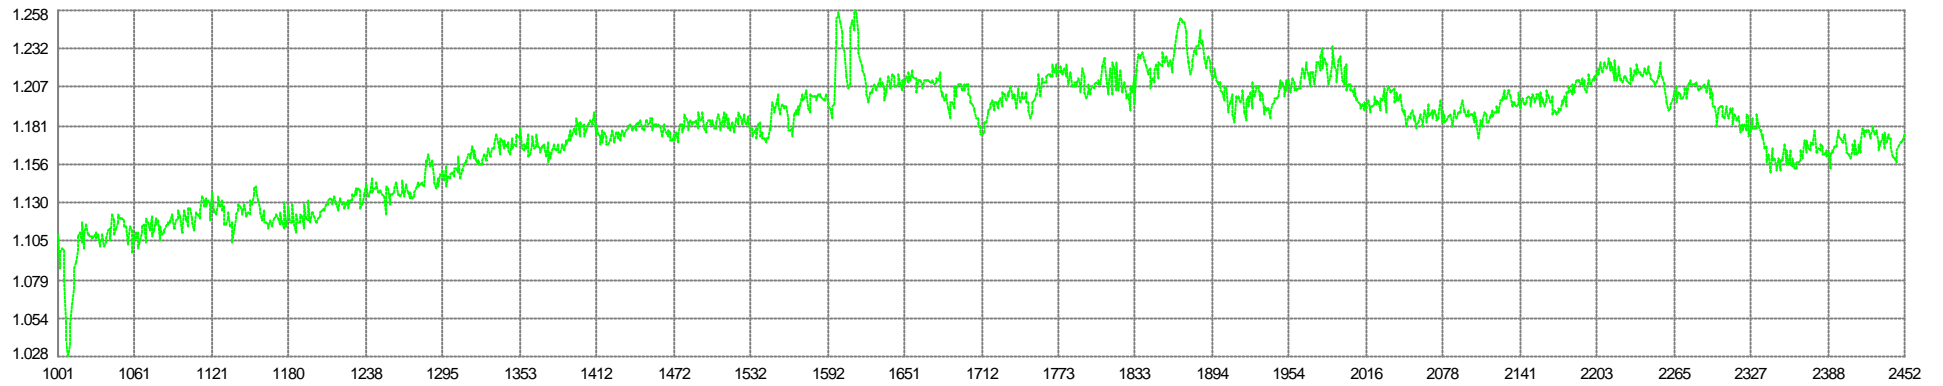

77 G1R1 - 79 G1R3
Across Mean: 10.06m Min: 9.84 Max: 10.23 SD: 0.06

79 G1R3 - 81 G1R5
Across Mean: 10.00m Min: 9.72 Max: 10.26 SD: 0.10

77 G1R1 - 81 G1R5
Across Mean: 20.06m Min: 19.71 Max: 20.32 SD: 0.12

68 V1G2 - 71 V1G5
Northing Mean: 1.179m Min: 1.028 Max: 1.258 SD: 0.035

67 V1G1 - 69 V1G3
Easting Mean: 0.903m Min: 0.792 Max: 1.074 SD: 0.045

67 V1G1 - 69 V1G3
Northing Mean: -1.179m Min: -1.258 Max: -1.028 SD: 0.035

76 G1 - 86 S1
Along Mean: 147.4m Min: 145.2 Max: 149.3 SD: 0.8

0 Simrad 12Khz (P)
Raw Mean: -246.2m Min: -1532.9 Max: -138.6 SD: 204.6