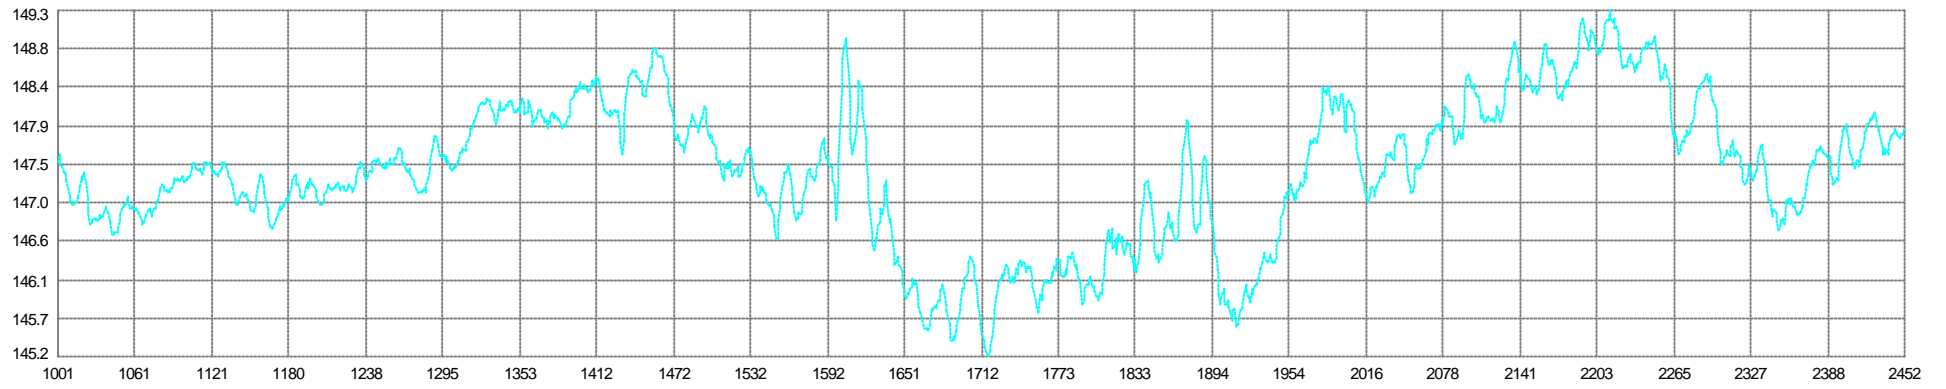

77 G1R1 - 79 G1R3
Across Mean: 10.06m Min: 9.84 Max: 10.23 SD: 0.06

79 G1R3 - 81 G1R5
Across Mean: 10.00m Min: 9.72 Max: 10.26 SD: 0.10

77 G1R1 - 81 G1R5
Across Mean: 20.06m Min: 19.71 Max: 20.32 SD: 0.12

68 V1G2 - 71 V1G5
Northing Mean: 1.179m Min: 1.028 Max: 1.258 SD: 0.035

67 V1G1 - 69 V1G3
Easting Mean: 0.903m Min: 0.792 Max: 1.074 SD: 0.045

67 V1G1 - 69 V1G3
Northing Mean: -1.179m Min: -1.258 Max: -1.028 SD: 0.035

76 G1 - 86 S1
Along Mean: 147.4m Min: 145.2 Max: 149.3 SD: 0.8

0 Simrad 12Khz (P)
Raw Mean: -246.2m Min: -1532.9 Max: -138.6 SD: 204.6