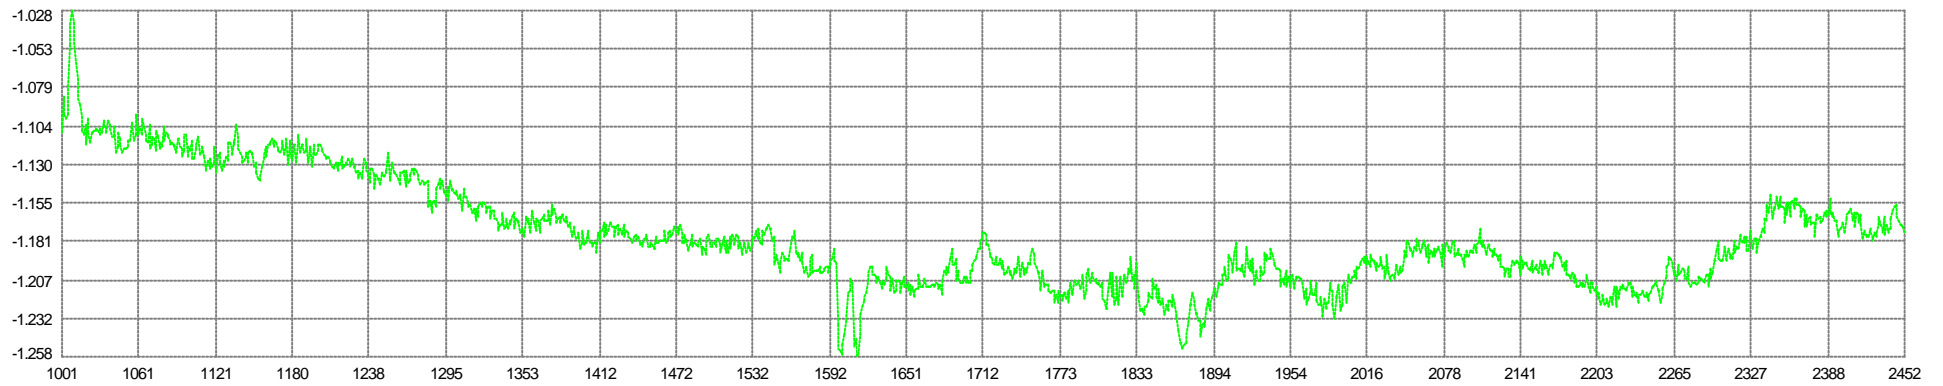

77 G1R1 - 79 G1R3
Across Mean: 10.06m Min: 9.84 Max: 10.23 SD: 0.06

79 G1R3 - 81 G1R5
Across Mean: 10.00m Min: 9.72 Max: 10.26 SD: 0.10

77 G1R1 - 81 G1R5
Across Mean: 20.06m Min: 19.71 Max: 20.32 SD: 0.12

68 V1G2 - 71 V1G5
Northing Mean: 1.179m Min: 1.028 Max: 1.258 SD: 0.035

67 V1G1 - 69 V1G3
Easting Mean: 0.903m Min: 0.792 Max: 1.074 SD: 0.045

67 V1G1 - 69 V1G3
Northing Mean: -1.179m Min: -1.258 Max: -1.028 SD: 0.035

76 G1 - 86 S1
Along Mean: 147.4m Min: 145.2 Max: 149.3 SD: 0.8

0 Simrad 12Khz (P)
Raw Mean: -246.2m Min: -1532.9 Max: -138.6 SD: 204.6