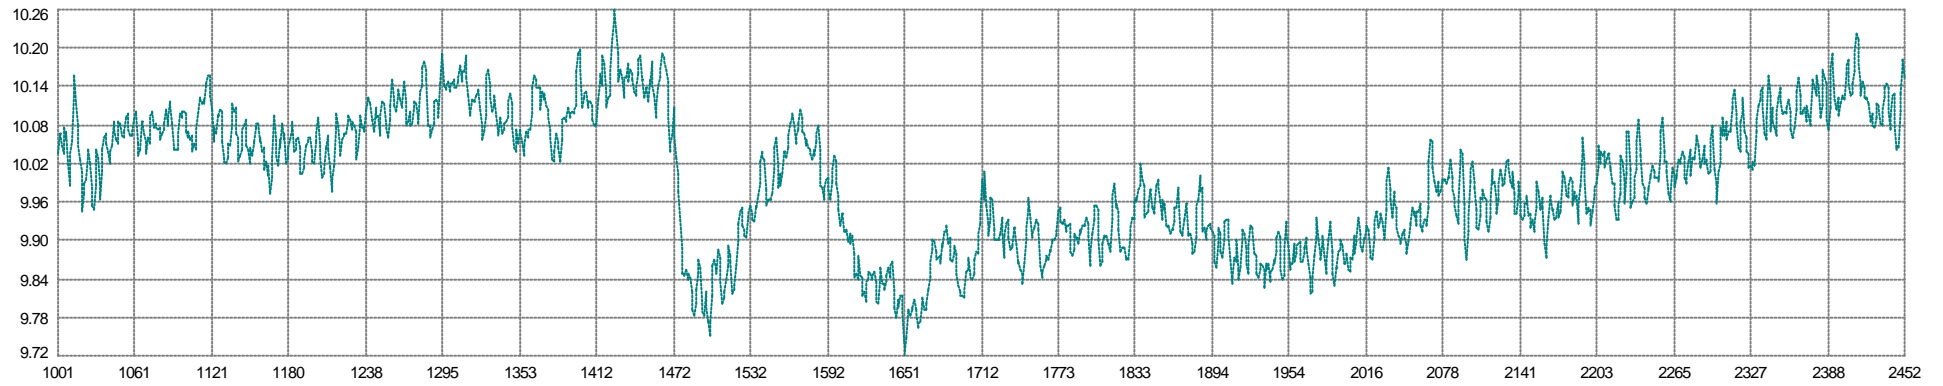

77 G1R1 - 79 G1R3
Across Mean: 10.06m Min: 9.84 Max: 10.23 SD: 0.06

79 G1R3 - 81 G1R5
Across Mean: 10.00m Min: 9.72 Max: 10.26 SD: 0.10

77 G1R1 - 81 G1R5
Across Mean: 20.06m Min: 19.71 Max: 20.32 SD: 0.12

68 V1G2 - 71 V1G5
Northing Mean: 1.179m Min: 1.028 Max: 1.258 SD: 0.035

67 V1G1 - 69 V1G3
Easting Mean: 0.903m Min: 0.792 Max: 1.074 SD: 0.045

67 V1G1 - 69 V1G3
Northing Mean: -1.179m Min: -1.258 Max: -1.028 SD: 0.035

76 G1 - 86 S1
Along Mean: 147.4m Min: 145.2 Max: 149.3 SD: 0.8

0 Simrad 12Khz (P)
Raw Mean: -246.2m Min: -1532.9 Max: -138.6 SD: 204.6