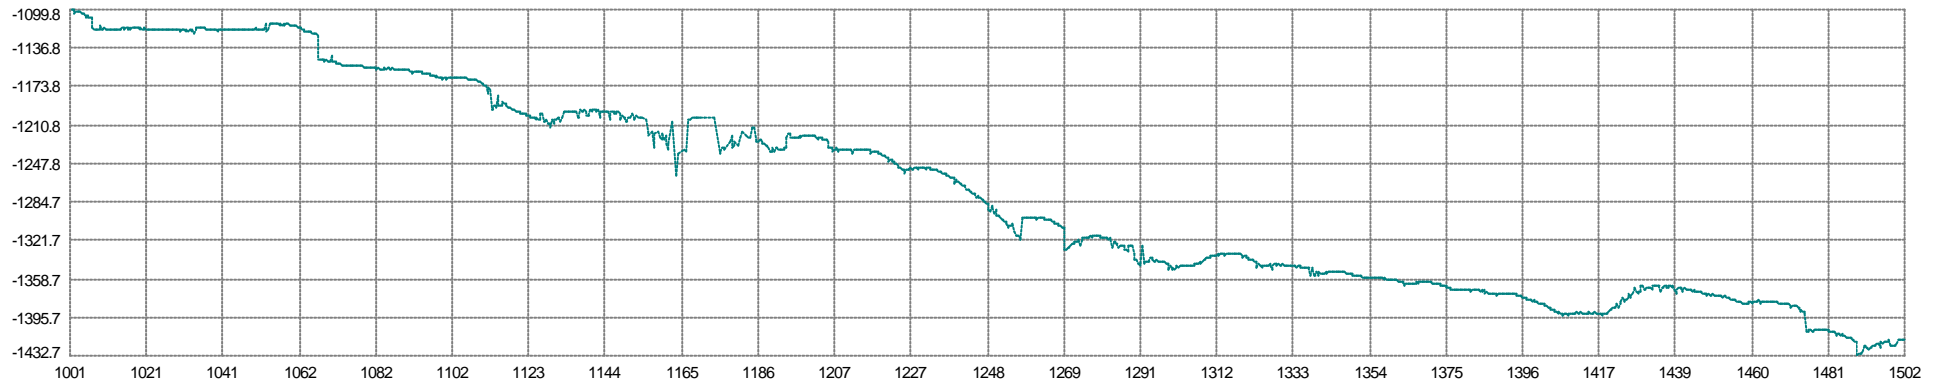

76 G1 - 86 S1  
Along Mean: 146.7m Min: 145.7 Max: 147.9 SD: 0.5

0 Simrad 12Khz (P)  
Raw Mean: -1274.4m Min: -1432.7 Max: -1099.8 SD: 99.6