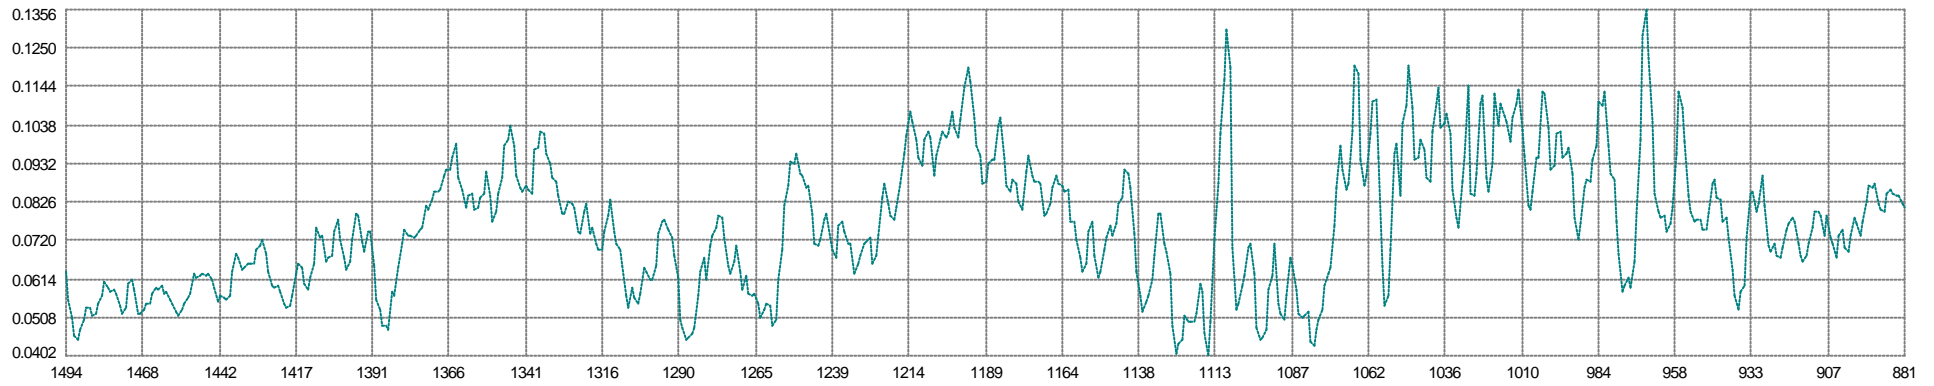

Shot Time (s)
■ Mean: 9.605sec Min: 9.398 Max: 9.902 SD: 0.114

Unit Variance
■ Mean: 0.076476 Min: 0.040244 Max: 0.135639 SD: 0.017941

Degrees Freedom
■ Mean: 20.00 Min: 20.00 Max: 20.00 SD: 0.00