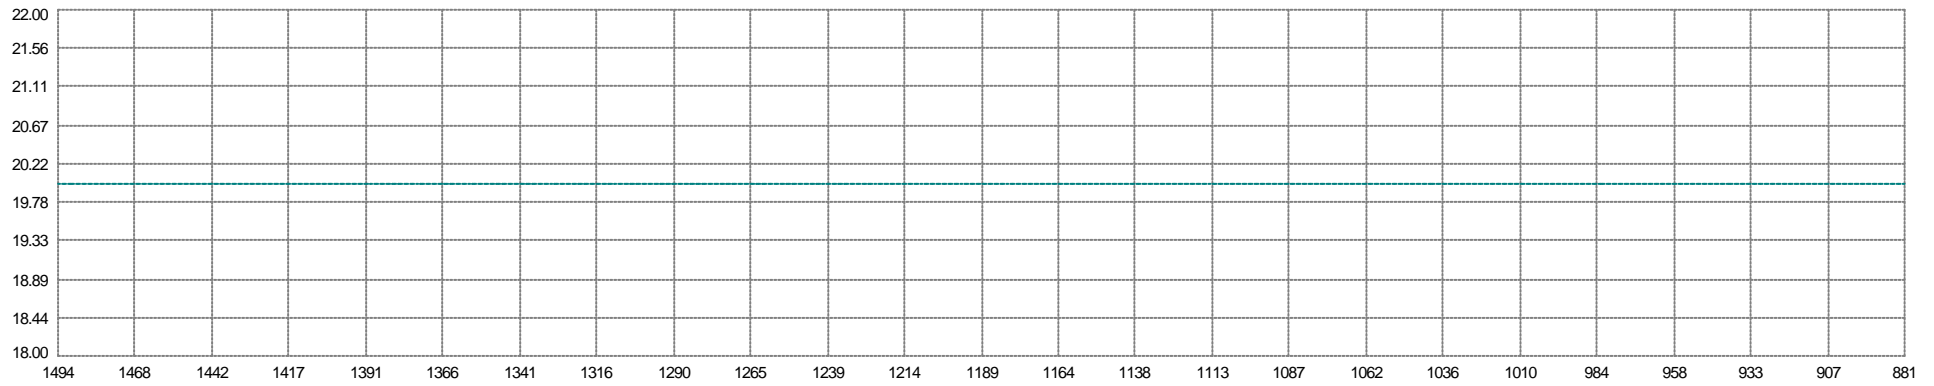

Shot Time (s)
■ Mean: 9.605sec Min: 9.398 Max: 9.902 SD: 0.114

Unit Variance
■ Mean: 0.076476 Min: 0.040244 Max: 0.135639 SD: 0.017941

Degrees Freedom
■ Mean: 20.00 Min: 20.00 Max: 20.00 SD: 0.00