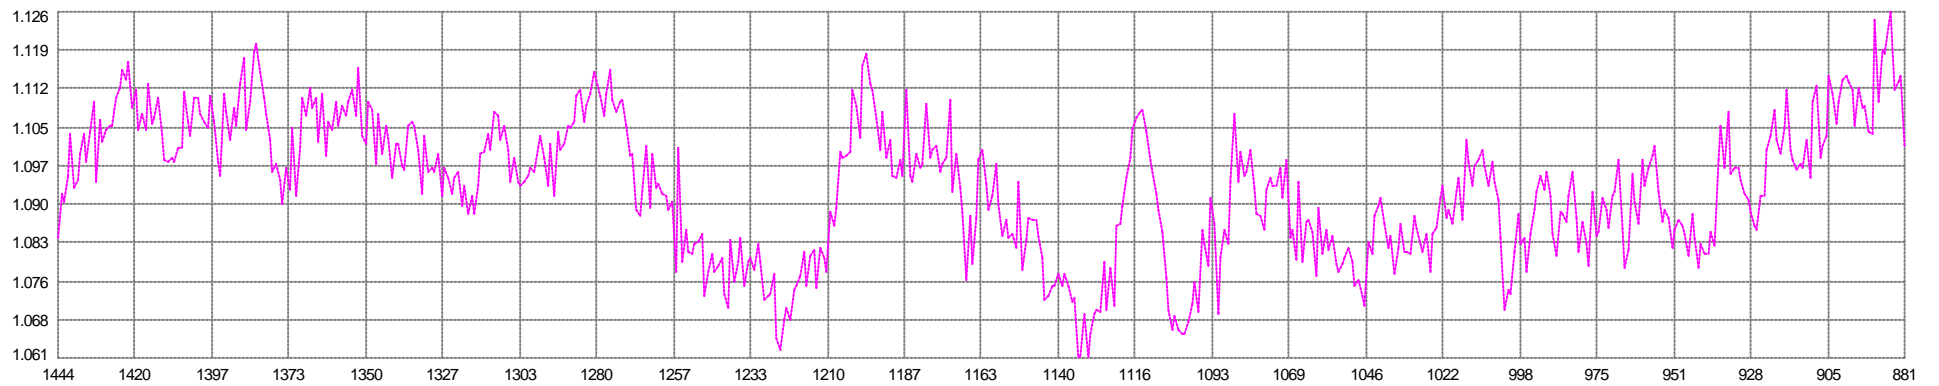

Shot Time (s)
■ Mean: 9.623sec Min: 9.398 Max: 9.801 SD: 0.094

Unit Variance
■ Mean: 0.065205 Min: 0.008688 Max: 0.171170 SD: 0.032424

Degrees Freedom
■ Mean: 20.00 Min: 20.00 Max: 20.00 SD: 0.00

67 V1G1 - 70 V1G4
Easting Mean: -1.093m Min: -1.125 Max: -1.061 SD: 0.013

67 V1G1 - 70 V1G4
Northing Mean: 1.007m Min: 0.971 Max: 1.041 SD: 0.014

68 V1G2 - 71 V1G5
Easting Mean: 1.093m Min: 1.061 Max: 1.126 SD: 0.013

68 V1G2 - 71 V1G5
■ Northing Mean: -1.007m Min: -1.041 Max: -0.970 SD: 0.014

67 V1G1 - 69 V1G3
■ Easting Mean: -1.093m Min: -1.126 Max: -1.061 SD: 0.013

67 V1G1 - 69 V1G3
■ Northing Mean: 1.007m Min: 0.971 Max: 1.041 SD: 0.014

76 G1 - 86 S1
Along Mean: 147.0m Min: 145.8 Max: 147.6 SD: 0.4

0 Simrad 12Khz (P)
Raw Mean: -138.1m Min: -155.1 Max: -127.9 SD: 6.7