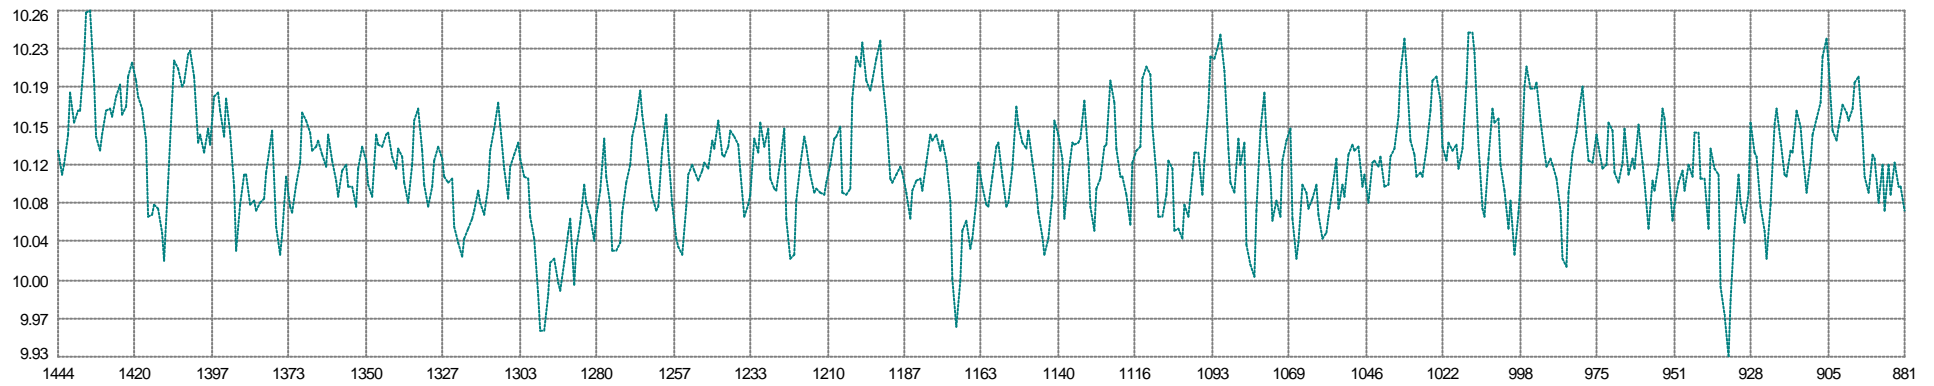

Shot Time (s)
■ Mean: 9.623sec Min: 9.398 Max: 9.801 SD: 0.094

Unit Variance
■ Mean: 0.065205 Min: 0.008688 Max: 0.171170 SD: 0.032424

Degrees Freedom
■ Mean: 20.00 Min: 20.00 Max: 20.00 SD: 0.00

67 V1G1 - 70 V1G4
Easting Mean: -1.093m Min: -1.125 Max: -1.061 SD: 0.013

67 V1G1 - 70 V1G4
Northing Mean: 1.007m Min: 0.971 Max: 1.041 SD: 0.014

68 V1G2 - 71 V1G5
Easting Mean: 1.093m Min: 1.061 Max: 1.126 SD: 0.013

68 V1G2 - 71 V1G5
■ Northing Mean: -1.007m Min: -1.041 Max: -0.970 SD: 0.014

67 V1G1 - 69 V1G3
■ Easting Mean: -1.093m Min: -1.126 Max: -1.061 SD: 0.013

67 V1G1 - 69 V1G3
■ Northing Mean: 1.007m Min: 0.971 Max: 1.041 SD: 0.014

76 G1 - 86 S1
Along Mean: 147.0m Min: 145.8 Max: 147.6 SD: 0.4