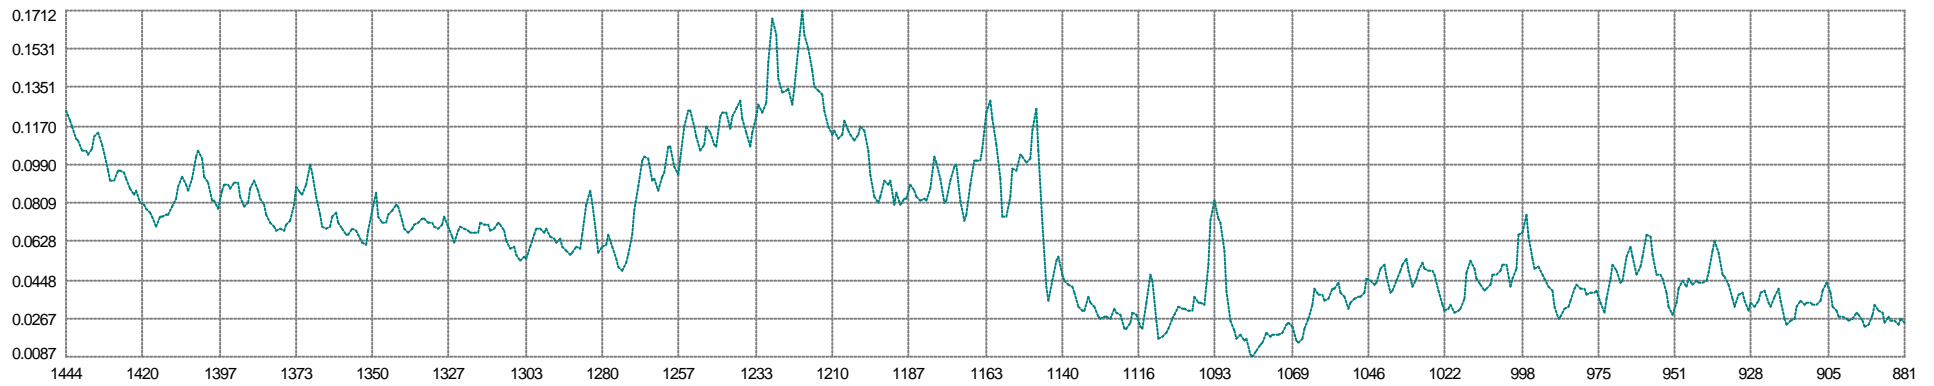

Shot Time (s)
■ Mean: 9.623sec Min: 9.398 Max: 9.801 SD: 0.094

Unit Variance
■ Mean: 0.065205 Min: 0.008688 Max: 0.171170 SD: 0.032424

Degrees Freedom
■ Mean: 20.00 Min: 20.00 Max: 20.00 SD: 0.00

67 V1G1 - 70 V1G4
Easting Mean: -1.093m Min: -1.125 Max: -1.061 SD: 0.013

67 V1G1 - 70 V1G4
Northing Mean: 1.007m Min: 0.971 Max: 1.041 SD: 0.014

68 V1G2 - 71 V1G5
Easting Mean: 1.093m Min: 1.061 Max: 1.126 SD: 0.013

68 V1G2 - 71 V1G5
■ Northing Mean: -1.007m Min: -1.041 Max: -0.970 SD: 0.014

67 V1G1 - 69 V1G3
■ Easting Mean: -1.093m Min: -1.126 Max: -1.061 SD: 0.013

67 V1G1 - 69 V1G3
■ Northing Mean: 1.007m Min: 0.971 Max: 1.041 SD: 0.014

76 G1 - 86 S1
Along Mean: 147.0m Min: 145.8 Max: 147.6 SD: 0.4

0 Simrad 12Khz (P)
Raw Mean: -138.1m Min: -155.1 Max: -127.9 SD: 6.7