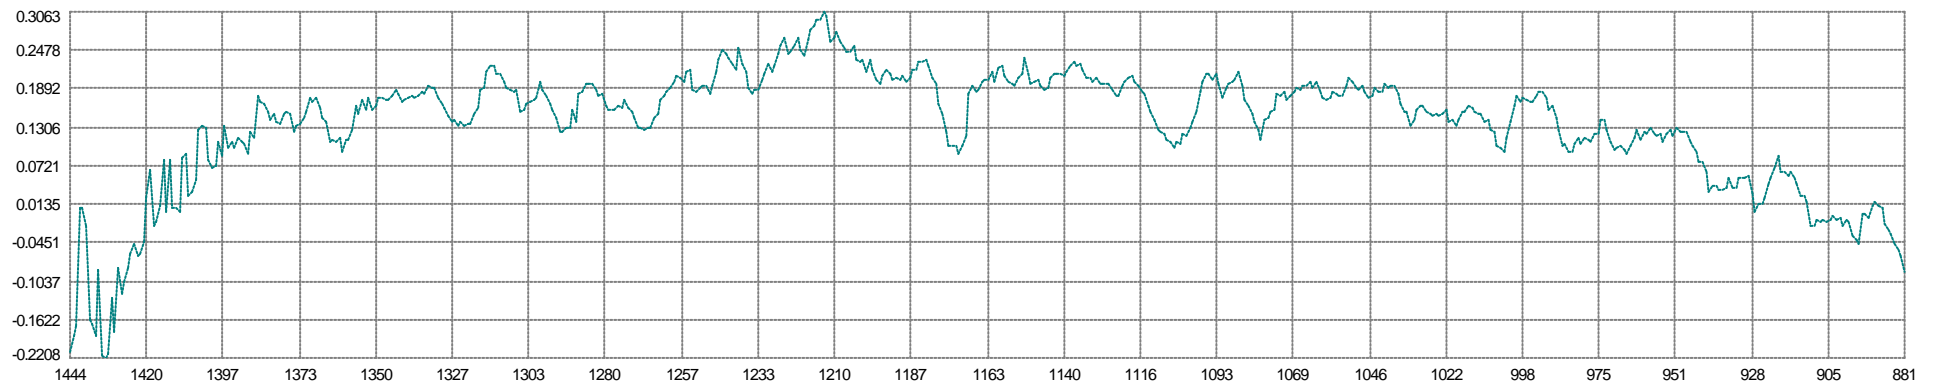

Shot Time (s)
■ Mean: 9.623sec Min: 9.398 Max: 9.801 SD: 0.094

Unit Variance
■ Mean: 0.065205 Min: 0.008688 Max: 0.171170 SD: 0.032424

Degrees Freedom
■ Mean: 20.00 Min: 20.00 Max: 20.00 SD: 0.00

67 V1G1 - 70 V1G4
Easting Mean: -1.093m Min: -1.125 Max: -1.061 SD: 0.013

67 V1G1 - 70 V1G4
Northing Mean: 1.007m Min: 0.971 Max: 1.041 SD: 0.014

68 V1G2 - 71 V1G5
Easting Mean: 1.093m Min: 1.061 Max: 1.126 SD: 0.013

68 V1G2 - 71 V1G5
■ Northing Mean: -1.007m Min: -1.041 Max: -0.970 SD: 0.014

67 V1G1 - 69 V1G3
■ Easting Mean: -1.093m Min: -1.126 Max: -1.061 SD: 0.013

67 V1G1 - 69 V1G3
■ Northing Mean: 1.007m Min: 0.971 Max: 1.041 SD: 0.014

76 G1 - 86 S1
Along Mean: 147.0m Min: 145.8 Max: 147.6 SD: 0.4

0 Simrad 12Khz (P)
Raw Mean: -138.1m Min: -155.1 Max: -127.9 SD: 6.7