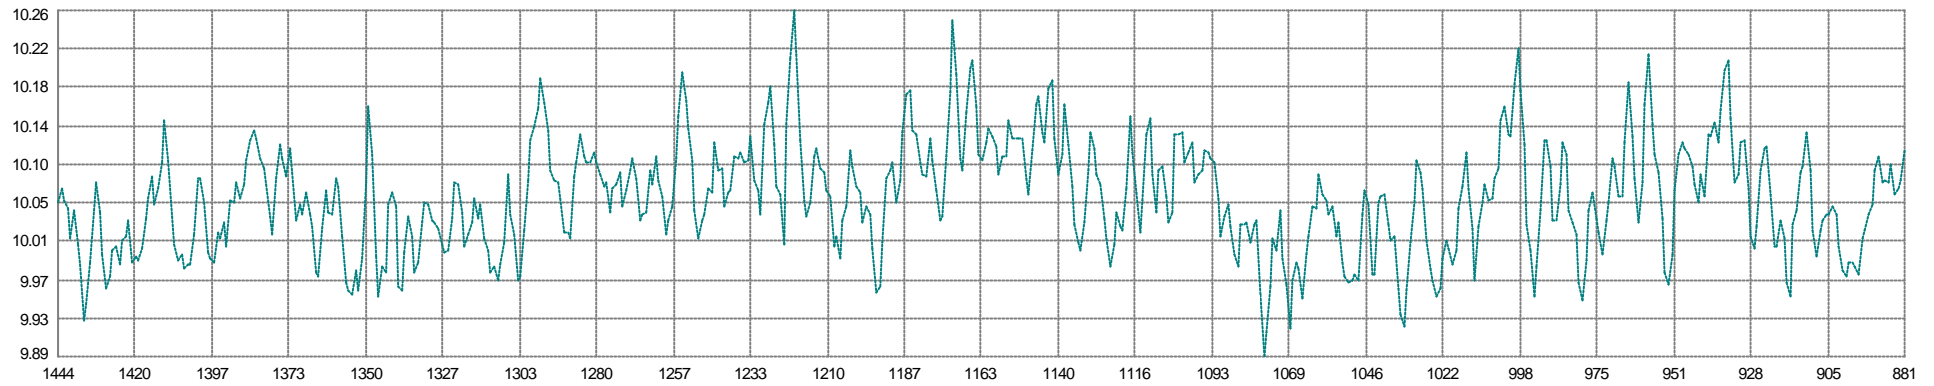

Shot Time (s)
■ Mean: 9.623sec Min: 9.398 Max: 9.801 SD: 0.094

Unit Variance
■ Mean: 0.065205 Min: 0.008688 Max: 0.171170 SD: 0.032424

Degrees Freedom
■ Mean: 20.00 Min: 20.00 Max: 20.00 SD: 0.00

67 V1G1 - 70 V1G4
Easting Mean: -1.093m Min: -1.125 Max: -1.061 SD: 0.013

67 V1G1 - 70 V1G4
Northing Mean: 1.007m Min: 0.971 Max: 1.041 SD: 0.014

68 V1G2 - 71 V1G5
Easting Mean: 1.093m Min: 1.061 Max: 1.126 SD: 0.013

68 V1G2 - 71 V1G5
■ Northing Mean: -1.007m Min: -1.041 Max: -0.970 SD: 0.014

67 V1G1 - 69 V1G3
■ Easting Mean: -1.093m Min: -1.126 Max: -1.061 SD: 0.013

67 V1G1 - 69 V1G3
■ Northing Mean: 1.007m Min: 0.971 Max: 1.041 SD: 0.014

76 G1 - 86 S1
Along Mean: 147.0m Min: 145.8 Max: 147.6 SD: 0.4