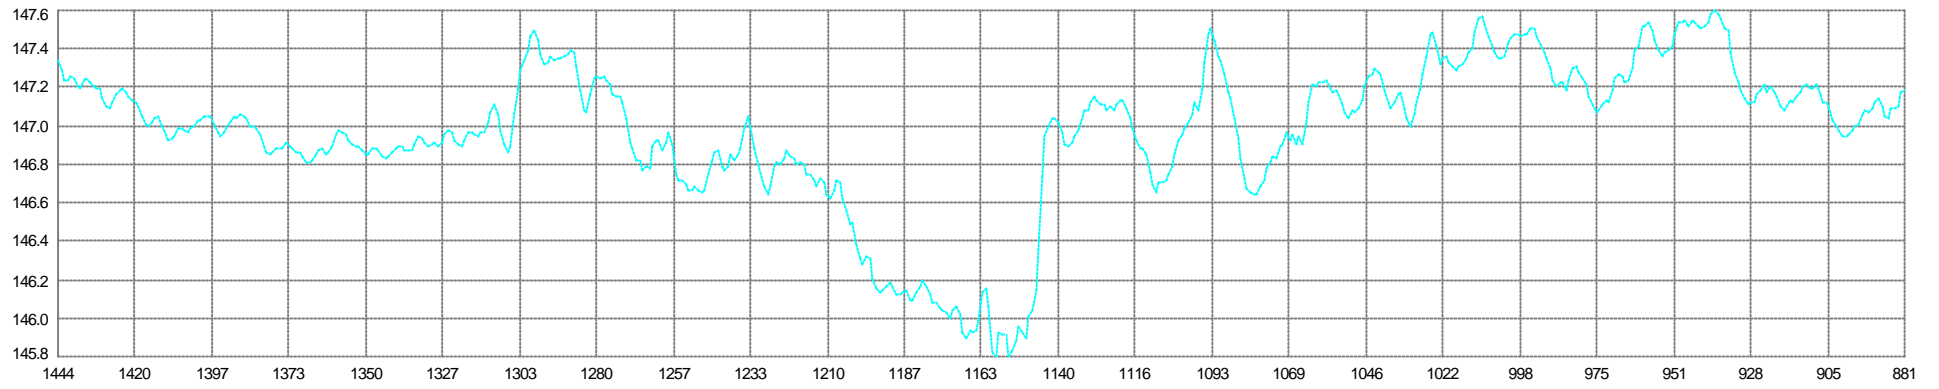

Shot Time (s)
■ Mean: 9.623sec Min: 9.398 Max: 9.801 SD: 0.094

Unit Variance
■ Mean: 0.065205 Min: 0.008688 Max: 0.171170 SD: 0.032424

Degrees Freedom
■ Mean: 20.00 Min: 20.00 Max: 20.00 SD: 0.00

67 V1G1 - 70 V1G4
Easting Mean: -1.093m Min: -1.125 Max: -1.061 SD: 0.013

67 V1G1 - 70 V1G4
Northing Mean: 1.007m Min: 0.971 Max: 1.041 SD: 0.014

68 V1G2 - 71 V1G5
Easting Mean: 1.093m Min: 1.061 Max: 1.126 SD: 0.013

68 V1G2 - 71 V1G5
■ Northing Mean: -1.007m Min: -1.041 Max: -0.970 SD: 0.014

67 V1G1 - 69 V1G3
■ Easting Mean: -1.093m Min: -1.126 Max: -1.061 SD: 0.013

67 V1G1 - 69 V1G3
■ Northing Mean: 1.007m Min: 0.971 Max: 1.041 SD: 0.014

76 G1 - 86 S1
Along Mean: 147.0m Min: 145.8 Max: 147.6 SD: 0.4

0 Simrad 12Khz (P)
Raw Mean: -138.1m Min: -155.1 Max: -127.9 SD: 6.7