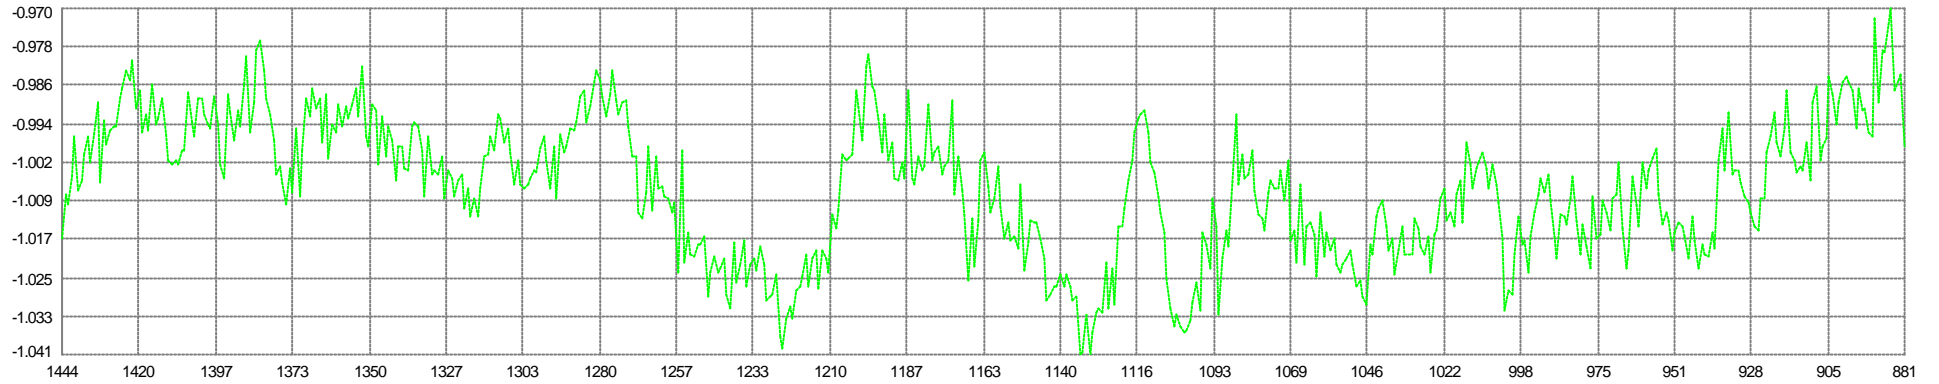

Shot Time (s)
■ Mean: 9.623sec Min: 9.398 Max: 9.801 SD: 0.094

Unit Variance
■ Mean: 0.065205 Min: 0.008688 Max: 0.171170 SD: 0.032424

Degrees Freedom
■ Mean: 20.00 Min: 20.00 Max: 20.00 SD: 0.00

67 V1G1 - 70 V1G4
Easting Mean: -1.093m Min: -1.125 Max: -1.061 SD: 0.013

67 V1G1 - 70 V1G4
Northing Mean: 1.007m Min: 0.971 Max: 1.041 SD: 0.014

68 V1G2 - 71 V1G5
Easting Mean: 1.093m Min: 1.061 Max: 1.126 SD: 0.013

68 V1G2 - 71 V1G5
■ Northing Mean: -1.007m Min: -1.041 Max: -0.970 SD: 0.014

67 V1G1 - 69 V1G3
■ Easting Mean: -1.093m Min: -1.126 Max: -1.061 SD: 0.013

67 V1G1 - 69 V1G3
■ Northing Mean: 1.007m Min: 0.971 Max: 1.041 SD: 0.014

76 G1 - 86 S1
Along Mean: 147.0m Min: 145.8 Max: 147.6 SD: 0.4

0 Simrad 12Khz (P)
Raw Mean: -138.1m Min: -155.1 Max: -127.9 SD: 6.7