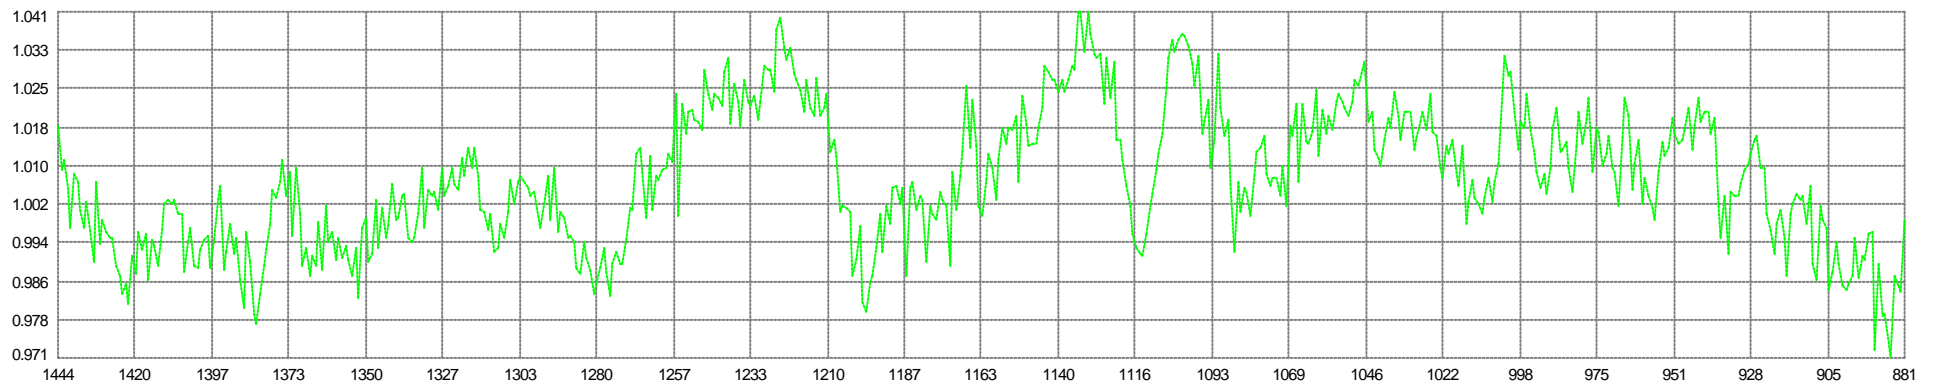

Shot Time (s)
■ Mean: 9.623sec Min: 9.398 Max: 9.801 SD: 0.094

Unit Variance
■ Mean: 0.065205 Min: 0.008688 Max: 0.171170 SD: 0.032424

Degrees Freedom
■ Mean: 20.00 Min: 20.00 Max: 20.00 SD: 0.00

67 V1G1 - 70 V1G4
Easting Mean: -1.093m Min: -1.125 Max: -1.061 SD: 0.013

67 V1G1 - 70 V1G4
Northing Mean: 1.007m Min: 0.971 Max: 1.041 SD: 0.014

68 V1G2 - 71 V1G5
Easting Mean: 1.093m Min: 1.061 Max: 1.126 SD: 0.013

68 V1G2 - 71 V1G5
■ Northing Mean: -1.007m Min: -1.041 Max: -0.970 SD: 0.014

67 V1G1 - 69 V1G3
■ Easting Mean: -1.093m Min: -1.126 Max: -1.061 SD: 0.013

67 V1G1 - 69 V1G3
■ Northing Mean: 1.007m Min: 0.971 Max: 1.041 SD: 0.014

76 G1 - 86 S1
Along Mean: 147.0m Min: 145.8 Max: 147.6 SD: 0.4

0 Simrad 12Khz (P)
Raw Mean: -138.1m Min: -155.1 Max: -127.9 SD: 6.7