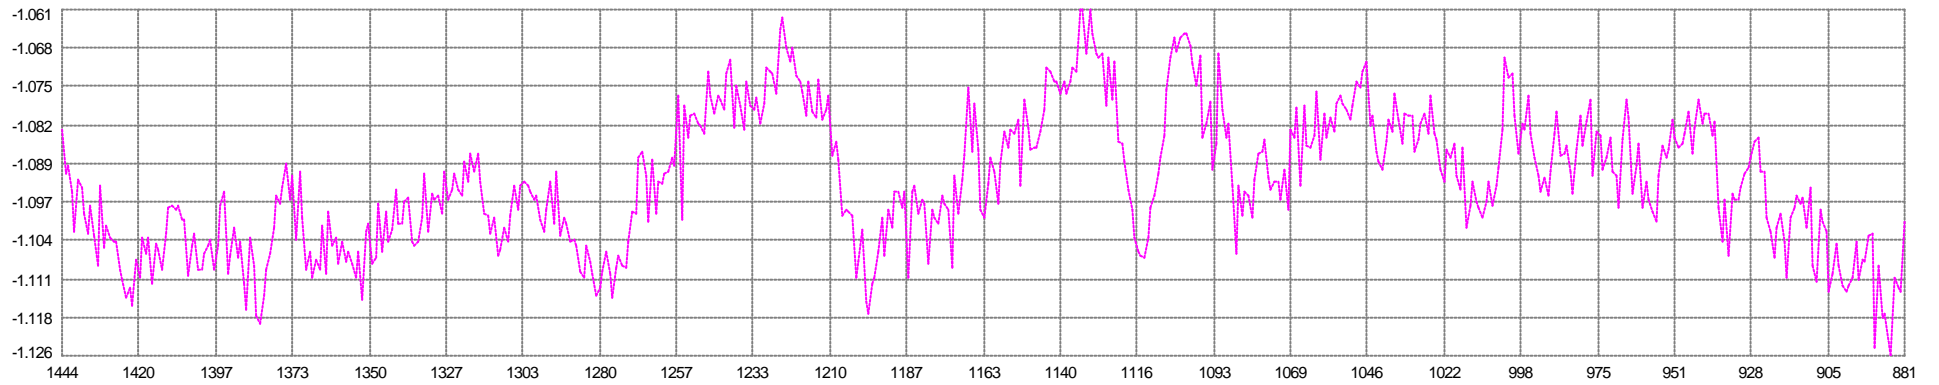

Shot Time (s)
■ Mean: 9.623sec Min: 9.398 Max: 9.801 SD: 0.094

Unit Variance
■ Mean: 0.065205 Min: 0.008688 Max: 0.171170 SD: 0.032424

Degrees Freedom
■ Mean: 20.00 Min: 20.00 Max: 20.00 SD: 0.00

67 V1G1 - 70 V1G4
Easting Mean: -1.093m Min: -1.125 Max: -1.061 SD: 0.013

67 V1G1 - 70 V1G4
Northing Mean: 1.007m Min: 0.971 Max: 1.041 SD: 0.014

68 V1G2 - 71 V1G5
Easting Mean: 1.093m Min: 1.061 Max: 1.126 SD: 0.013

68 V1G2 - 71 V1G5
■ Northing Mean: -1.007m Min: -1.041 Max: -0.970 SD: 0.014

67 V1G1 - 69 V1G3
■ Easting Mean: -1.093m Min: -1.126 Max: -1.061 SD: 0.013

67 V1G1 - 69 V1G3
■ Northing Mean: 1.007m Min: 0.971 Max: 1.041 SD: 0.014

76 G1 - 86 S1
Along Mean: 147.0m Min: 145.8 Max: 147.6 SD: 0.4

0 Simrad 12Khz (P)
Raw Mean: -138.1m Min: -155.1 Max: -127.9 SD: 6.7