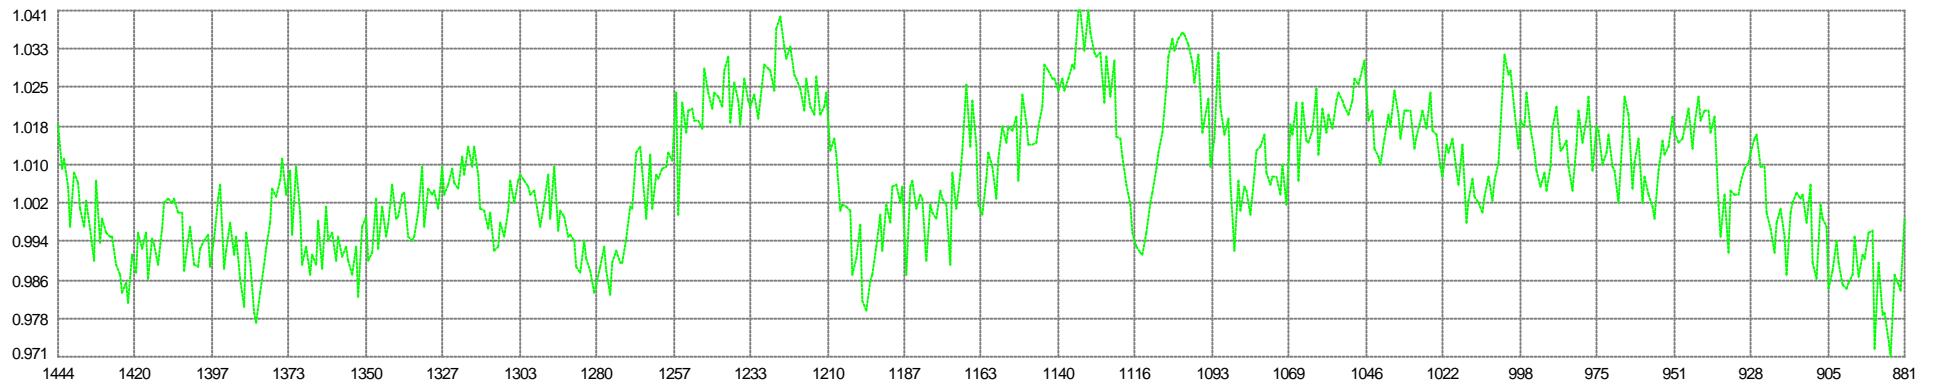

Shot Time (s)
■ Mean: 9.623sec Min: 9.398 Max: 9.801 SD: 0.094

Unit Variance
■ Mean: 0.065205 Min: 0.008688 Max: 0.171170 SD: 0.032424

Degrees Freedom
■ Mean: 20.00 Min: 20.00 Max: 20.00 SD: 0.00

67 V1G1 - 70 V1G4
Easting Mean: -1.093m Min: -1.125 Max: -1.061 SD: 0.013

67 V1G1 - 70 V1G4
Northing Mean: 1.007m Min: 0.971 Max: 1.041 SD: 0.014

68 V1G2 - 71 V1G5
Easting Mean: 1.093m Min: 1.061 Max: 1.126 SD: 0.013

68 V1G2 - 71 V1G5
■ Northing Mean: -1.007m Min: -1.041 Max: -0.970 SD: 0.014

67 V1G1 - 69 V1G3
■ Easting Mean: -1.093m Min: -1.126 Max: -1.061 SD: 0.013

67 V1G1 - 69 V1G3
■ Northing Mean: 1.007m Min: 0.971 Max: 1.041 SD: 0.014

76 G1 - 86 S1
Along Mean: 147.0m Min: 145.8 Max: 147.6 SD: 0.4

0 Simrad 12Khz (P)
Raw Mean: -138.1m Min: -155.1 Max: -127.9 SD: 6.7