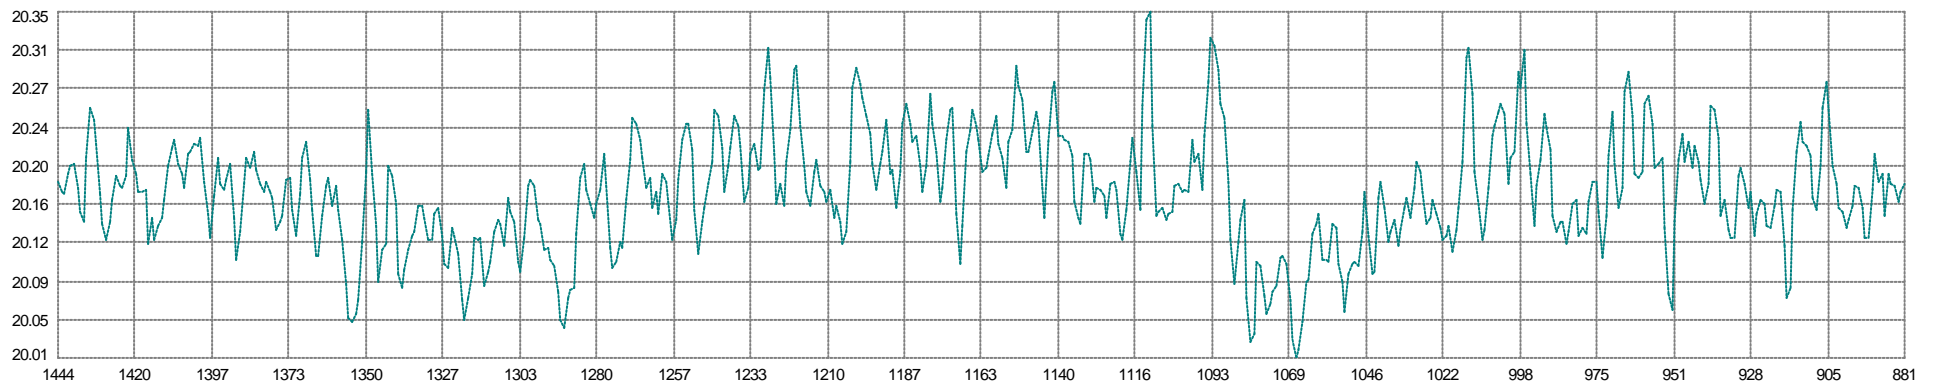

Shot Time (s)
■ Mean: 9.623sec Min: 9.398 Max: 9.801 SD: 0.094

Unit Variance
■ Mean: 0.065205 Min: 0.008688 Max: 0.171170 SD: 0.032424

Degrees Freedom
■ Mean: 20.00 Min: 20.00 Max: 20.00 SD: 0.00

67 V1G1 - 70 V1G4
Easting Mean: -1.093m Min: -1.125 Max: -1.061 SD: 0.013

67 V1G1 - 70 V1G4
Northing Mean: 1.007m Min: 0.971 Max: 1.041 SD: 0.014

68 V1G2 - 71 V1G5
Easting Mean: 1.093m Min: 1.061 Max: 1.126 SD: 0.013

68 V1G2 - 71 V1G5
■ Northing Mean: -1.007m Min: -1.041 Max: -0.970 SD: 0.014

67 V1G1 - 69 V1G3
■ Easting Mean: -1.093m Min: -1.126 Max: -1.061 SD: 0.013

67 V1G1 - 69 V1G3
■ Northing Mean: 1.007m Min: 0.971 Max: 1.041 SD: 0.014

76 G1 - 86 S1
Along Mean: 147.0m Min: 145.8 Max: 147.6 SD: 0.4