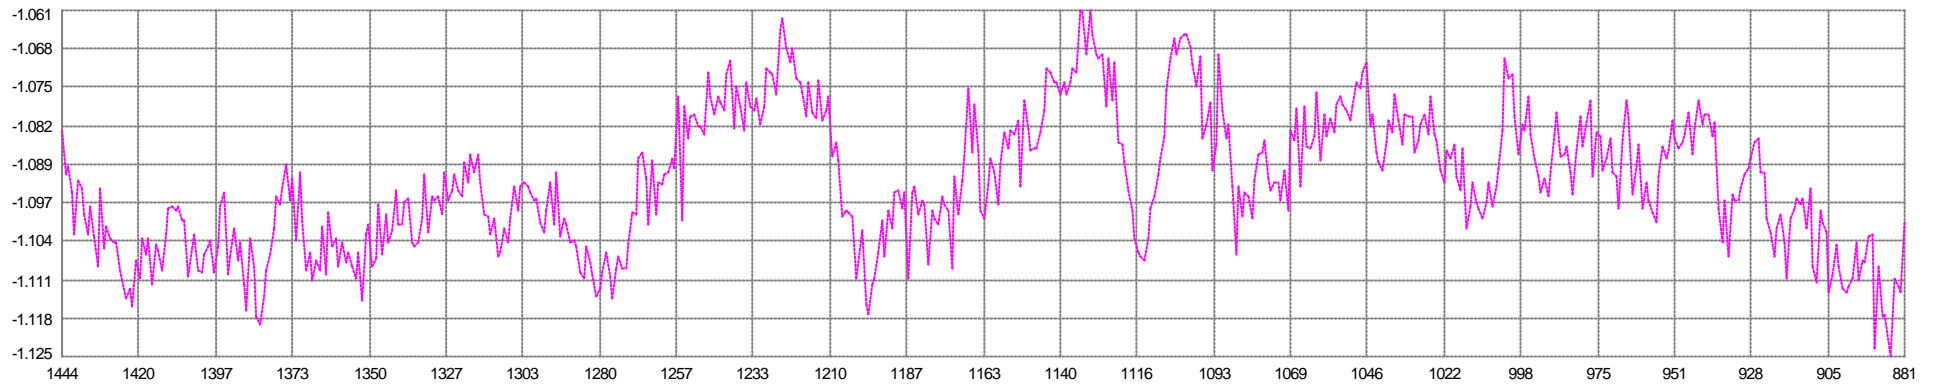

Shot Time (s)
■ Mean: 9.623sec Min: 9.398 Max: 9.801 SD: 0.094

Unit Variance
■ Mean: 0.065205 Min: 0.008688 Max: 0.171170 SD: 0.032424

Degrees Freedom
■ Mean: 20.00 Min: 20.00 Max: 20.00 SD: 0.00

67 V1G1 - 70 V1G4
Easting Mean: -1.093m Min: -1.125 Max: -1.061 SD: 0.013

67 V1G1 - 70 V1G4
Northing Mean: 1.007m Min: 0.971 Max: 1.041 SD: 0.014

68 V1G2 - 71 V1G5
Easting Mean: 1.093m Min: 1.061 Max: 1.126 SD: 0.013

68 V1G2 - 71 V1G5
■ Northing Mean: -1.007m Min: -1.041 Max: -0.970 SD: 0.014

67 V1G1 - 69 V1G3
■ Easting Mean: -1.093m Min: -1.126 Max: -1.061 SD: 0.013

67 V1G1 - 69 V1G3
■ Northing Mean: 1.007m Min: 0.971 Max: 1.041 SD: 0.014

76 G1 - 86 S1
Along Mean: 147.0m Min: 145.8 Max: 147.6 SD: 0.4

0 Simrad 12Khz (P)
Raw Mean: -138.1m Min: -155.1 Max: -127.9 SD: 6.7