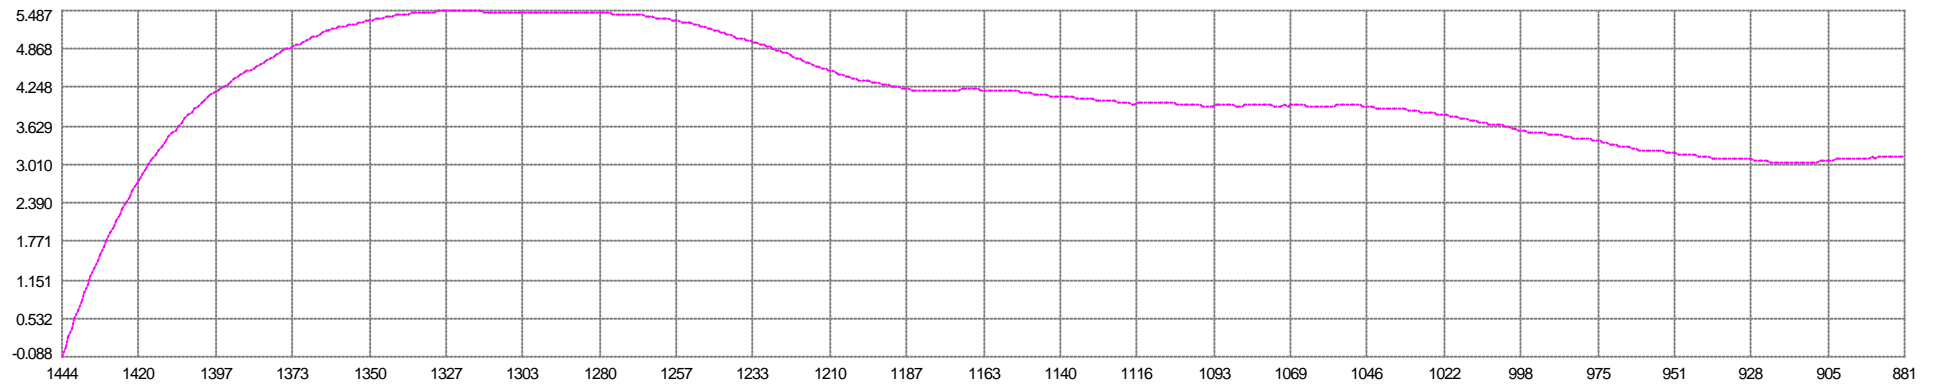

Shot Time (s)
■ Mean: 9.623sec Min: 9.398 Max: 9.801 SD: 0.094

Unit Variance
■ Mean: 0.065205 Min: 0.008688 Max: 0.171170 SD: 0.032424

Degrees Freedom
■ Mean: 20.00 Min: 20.00 Max: 20.00 SD: 0.00

67 V1G1 - 70 V1G4
Easting Mean: -1.093m Min: -1.125 Max: -1.061 SD: 0.013

67 V1G1 - 70 V1G4
Northing Mean: 1.007m Min: 0.971 Max: 1.041 SD: 0.014

68 V1G2 - 71 V1G5
Easting Mean: 1.093m Min: 1.061 Max: 1.126 SD: 0.013

68 V1G2 - 71 V1G5
■ Northing Mean: -1.007m Min: -1.041 Max: -0.970 SD: 0.014

67 V1G1 - 69 V1G3
■ Easting Mean: -1.093m Min: -1.126 Max: -1.061 SD: 0.013

67 V1G1 - 69 V1G3
■ Northing Mean: 1.007m Min: 0.971 Max: 1.041 SD: 0.014

76 G1 - 86 S1
Along Mean: 147.0m Min: 145.8 Max: 147.6 SD: 0.4

0 Simrad 12Khz (P)
Raw Mean: -138.1m Min: -155.1 Max: -127.9 SD: 6.7