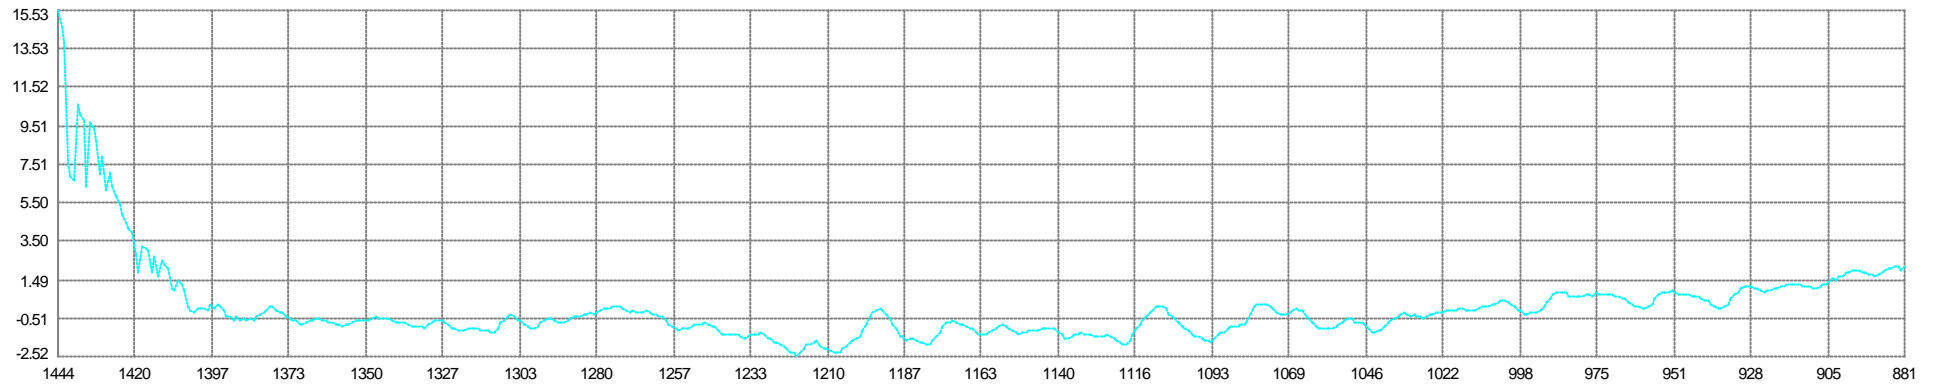

Shot Time (s)
■ Mean: 9.623sec Min: 9.398 Max: 9.801 SD: 0.094

Unit Variance
■ Mean: 0.065205 Min: 0.008688 Max: 0.171170 SD: 0.032424

Degrees Freedom
■ Mean: 20.00 Min: 20.00 Max: 20.00 SD: 0.00

67 V1G1 - 70 V1G4
Easting Mean: -1.093m Min: -1.125 Max: -1.061 SD: 0.013

67 V1G1 - 70 V1G4
Northing Mean: 1.007m Min: 0.971 Max: 1.041 SD: 0.014

68 V1G2 - 71 V1G5
Easting Mean: 1.093m Min: 1.061 Max: 1.126 SD: 0.013

68 V1G2 - 71 V1G5
■ Northing Mean: -1.007m Min: -1.041 Max: -0.970 SD: 0.014

67 V1G1 - 69 V1G3
■ Easting Mean: -1.093m Min: -1.126 Max: -1.061 SD: 0.013

67 V1G1 - 69 V1G3
■ Northing Mean: 1.007m Min: 0.971 Max: 1.041 SD: 0.014

76 G1 - 86 S1
Along Mean: 147.0m Min: 145.8 Max: 147.6 SD: 0.4

0 Simrad 12Khz (P)
Raw Mean: -138.1m Min: -155.1 Max: -127.9 SD: 6.7