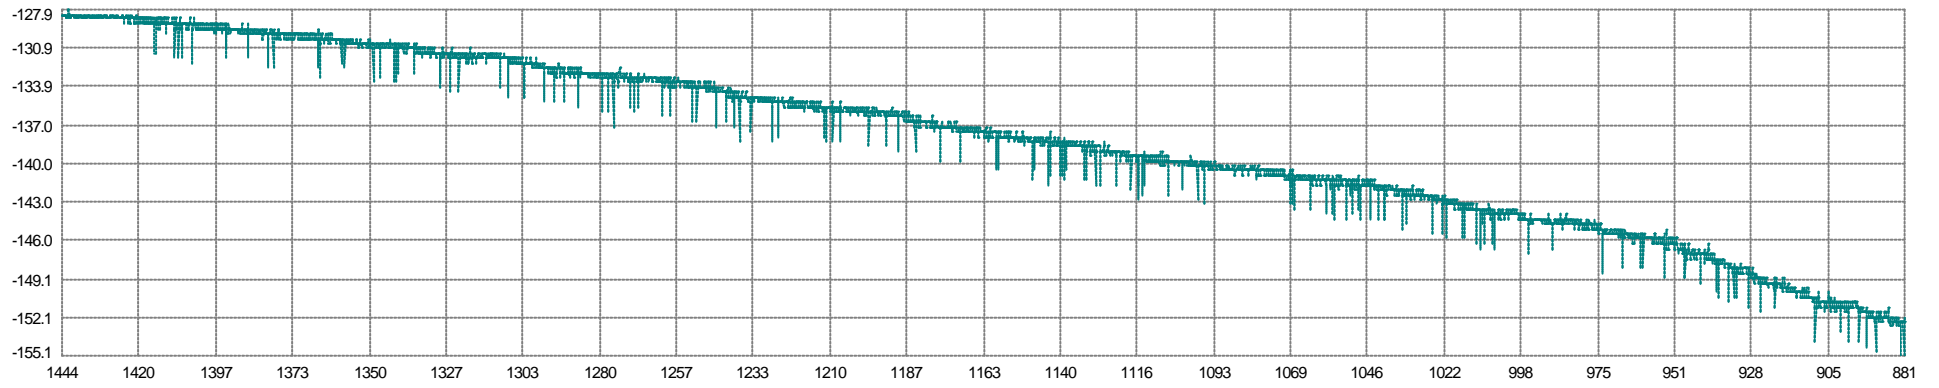

Shot Time (s)
■ Mean: 9.623sec Min: 9.398 Max: 9.801 SD: 0.094

Unit Variance
■ Mean: 0.065205 Min: 0.008688 Max: 0.171170 SD: 0.032424

Degrees Freedom
■ Mean: 20.00 Min: 20.00 Max: 20.00 SD: 0.00

67 V1G1 - 70 V1G4
Easting Mean: -1.093m Min: -1.125 Max: -1.061 SD: 0.013

67 V1G1 - 70 V1G4
Northing Mean: 1.007m Min: 0.971 Max: 1.041 SD: 0.014

68 V1G2 - 71 V1G5
Easting Mean: 1.093m Min: 1.061 Max: 1.126 SD: 0.013

68 V1G2 - 71 V1G5
■ Northing Mean: -1.007m Min: -1.041 Max: -0.970 SD: 0.014

67 V1G1 - 69 V1G3
■ Easting Mean: -1.093m Min: -1.126 Max: -1.061 SD: 0.013

67 V1G1 - 69 V1G3
■ Northing Mean: 1.007m Min: 0.971 Max: 1.041 SD: 0.014

76 G1 - 86 S1
Along Mean: 147.0m Min: 145.8 Max: 147.6 SD: 0.4

0 Simrad 12Khz (P)
Raw Mean: -138.1m Min: -155.1 Max: -127.9 SD: 6.7