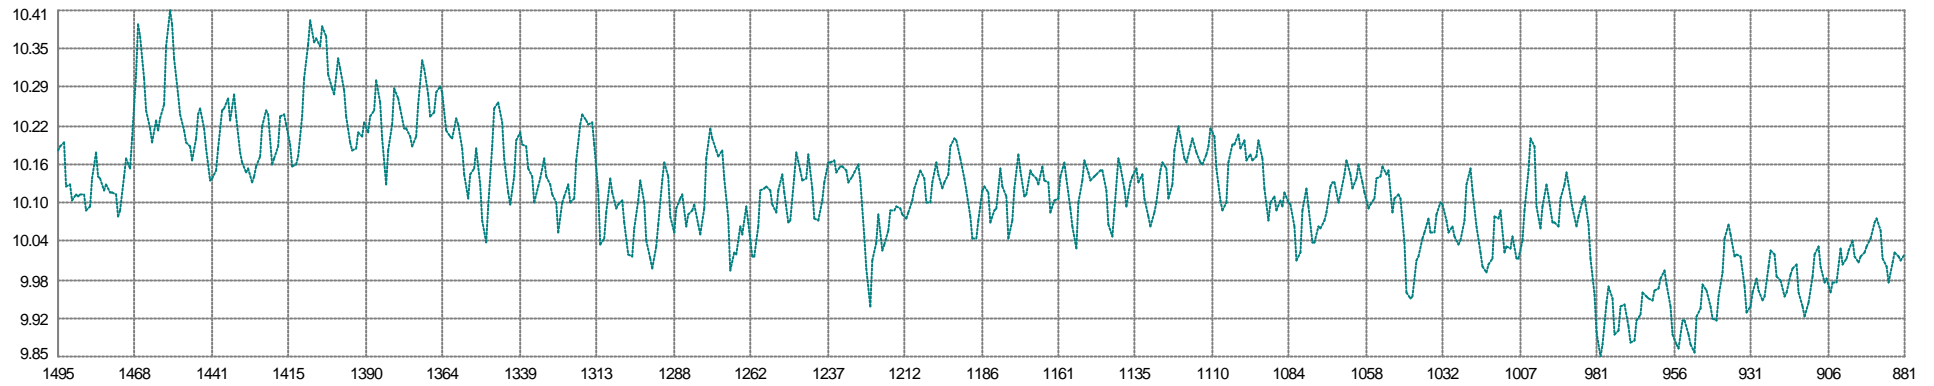

Mean: 9.362sec Min: 8.797 Max: 9.805 SD: 0.186

Mean: 0.040705 Min: 0.018736 Max: 0.085118 SD: 0.011431

Mean: 18.00 Min: 18.00 Max: 18.00 SD: 0.00

Streamer201
Stretch Mean: -0.642m Min: -3.604 Max: 2.439 SD: 1.179

Streamer201
Feather Mean: 2.144° Min: 0.785 Max: 8.789 SD: 1.735

Streamer201
Rotation Mean: 0.18580° Min: -0.02633 Max: 0.57018 SD: 0.11956

67 V1G1 - 70 V1G4
Easting Mean: 1.444m Min: 1.428 Max: 1.464 SD: 0.009

67 V1G1 - 70 V1G4
Northing Mean: 0.34662m Min: 0.25161 Max: 0.41174 SD: 0.03739

68 V1G2 - 71 V1G5
Easting Mean: -1.445m Min: -1.465 Max: -1.428 SD: 0.009

68 V1G2 - 71 V1G5
■ Northing Mean: -0.346372m Min: -0.411531 Max: -0.251592 SD: 0.037322