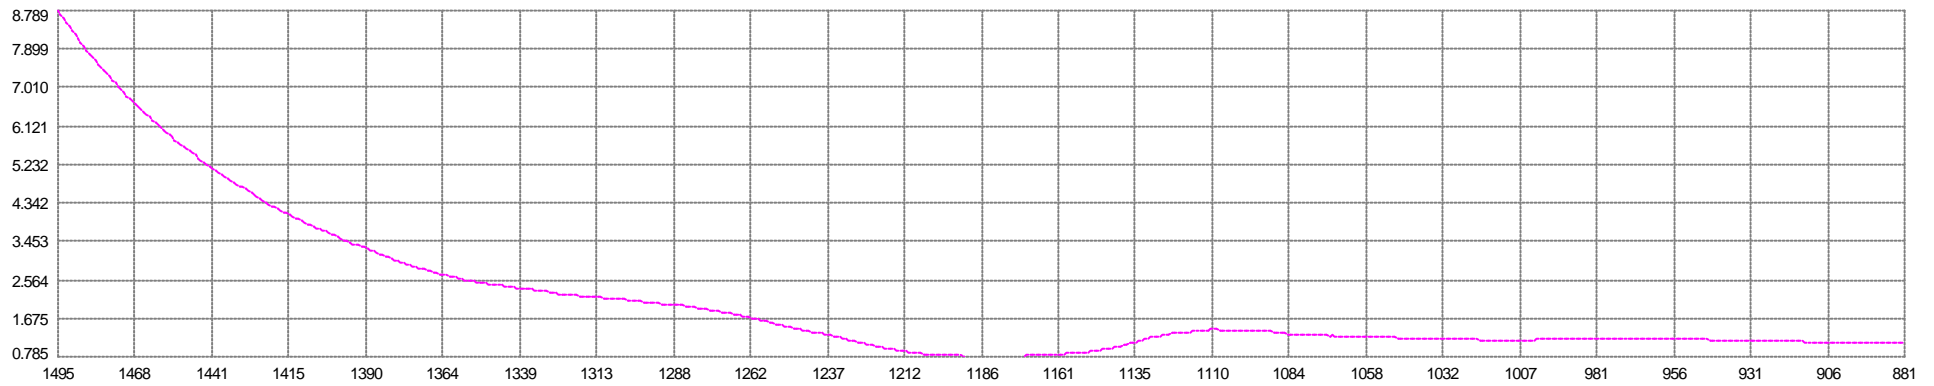

Mean: 9.362sec Min: 8.797 Max: 9.805 SD: 0.186

Mean: 0.040705 Min: 0.018736 Max: 0.085118 SD: 0.011431

Mean: 18.00 Min: 18.00 Max: 18.00 SD: 0.00

Streamer201
Stretch Mean: -0.642m Min: -3.604 Max: 2.439 SD: 1.179

Streamer201
Feather Mean: 2.144° Min: 0.785 Max: 8.789 SD: 1.735

Streamer201
Rotation Mean: 0.18580° Min: -0.02633 Max: 0.57018 SD: 0.11956

67 V1G1 - 70 V1G4
Easting Mean: 1.444m Min: 1.428 Max: 1.464 SD: 0.009

67 V1G1 - 70 V1G4
Northing Mean: 0.34662m Min: 0.25161 Max: 0.41174 SD: 0.03739

68 V1G2 - 71 V1G5
Easting Mean: -1.445m Min: -1.465 Max: -1.428 SD: 0.009

68 V1G2 - 71 V1G5
■ Northing Mean: -0.346372m Min: -0.411531 Max: -0.251592 SD: 0.037322

67 V1G1 - 69 V1G3
■ Easting Mean: 1.445m Min: 1.428 Max: 1.465 SD: 0.009

67 V1G1 - 69 V1G3
■ Northing Mean: 0.34668m Min: 0.25165 Max: 0.41184 SD: 0.03742