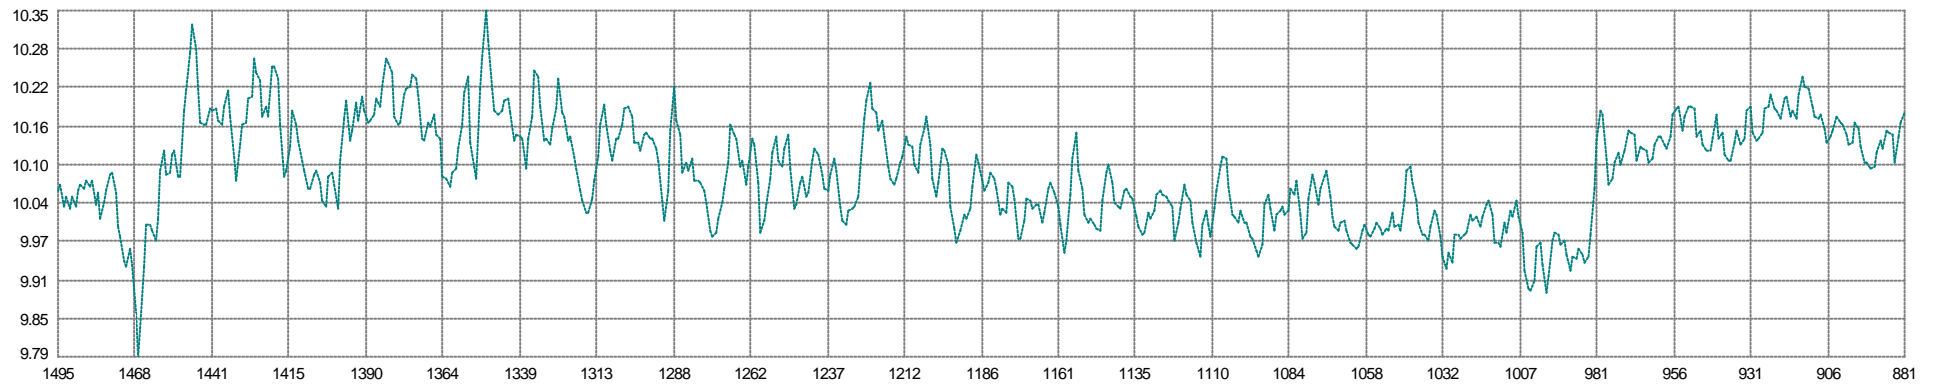

Mean: 9.362sec Min: 8.797 Max: 9.805 SD: 0.186

Mean: 0.040705 Min: 0.018736 Max: 0.085118 SD: 0.011431

Mean: 18.00 Min: 18.00 Max: 18.00 SD: 0.00

Streamer201
Stretch Mean: -0.642m Min: -3.604 Max: 2.439 SD: 1.179

Streamer201
Feather Mean: 2.144° Min: 0.785 Max: 8.789 SD: 1.735

Streamer201
Rotation Mean: 0.18580° Min: -0.02633 Max: 0.57018 SD: 0.11956

67 V1G1 - 70 V1G4
Easting Mean: 1.444m Min: 1.428 Max: 1.464 SD: 0.009

67 V1G1 - 70 V1G4
Northing Mean: 0.34662m Min: 0.25161 Max: 0.41174 SD: 0.03739

68 V1G2 - 71 V1G5
Easting Mean: -1.445m Min: -1.465 Max: -1.428 SD: 0.009

68 V1G2 - 71 V1G5
■ Northing Mean: -0.346372m Min: -0.411531 Max: -0.251592 SD: 0.037322