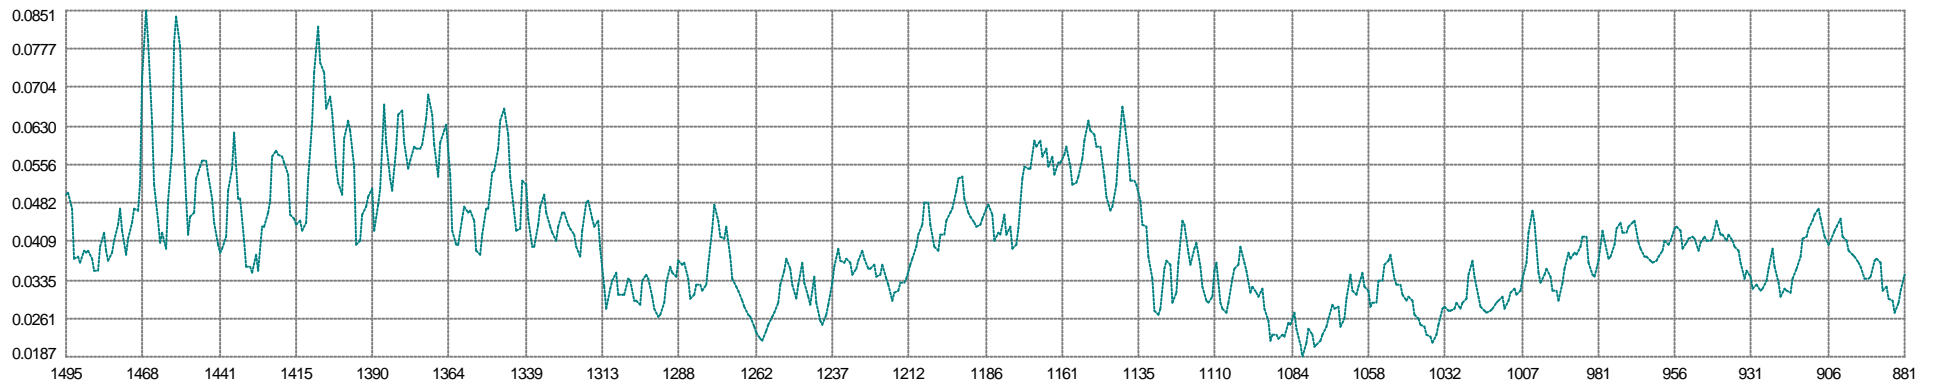

Mean: 9.362sec Min: 8.797 Max: 9.805 SD: 0.186

Mean: 0.040705 Min: 0.018736 Max: 0.085118 SD: 0.011431

Mean: 18.00 Min: 18.00 Max: 18.00 SD: 0.00

Streamer201
Stretch Mean: -0.642m Min: -3.604 Max: 2.439 SD: 1.179

Streamer201
Feather Mean: 2.144° Min: 0.785 Max: 8.789 SD: 1.735

Streamer201
Rotation Mean: 0.18580° Min: -0.02633 Max: 0.57018 SD: 0.11956

67 V1G1 - 70 V1G4
Easting Mean: 1.444m Min: 1.428 Max: 1.464 SD: 0.009

67 V1G1 - 70 V1G4
Northing Mean: 0.34662m Min: 0.25161 Max: 0.41174 SD: 0.03739

68 V1G2 - 71 V1G5
Easting Mean: -1.445m Min: -1.465 Max: -1.428 SD: 0.009

68 V1G2 - 71 V1G5
■ Northing Mean: -0.346372m Min: -0.411531 Max: -0.251592 SD: 0.037322