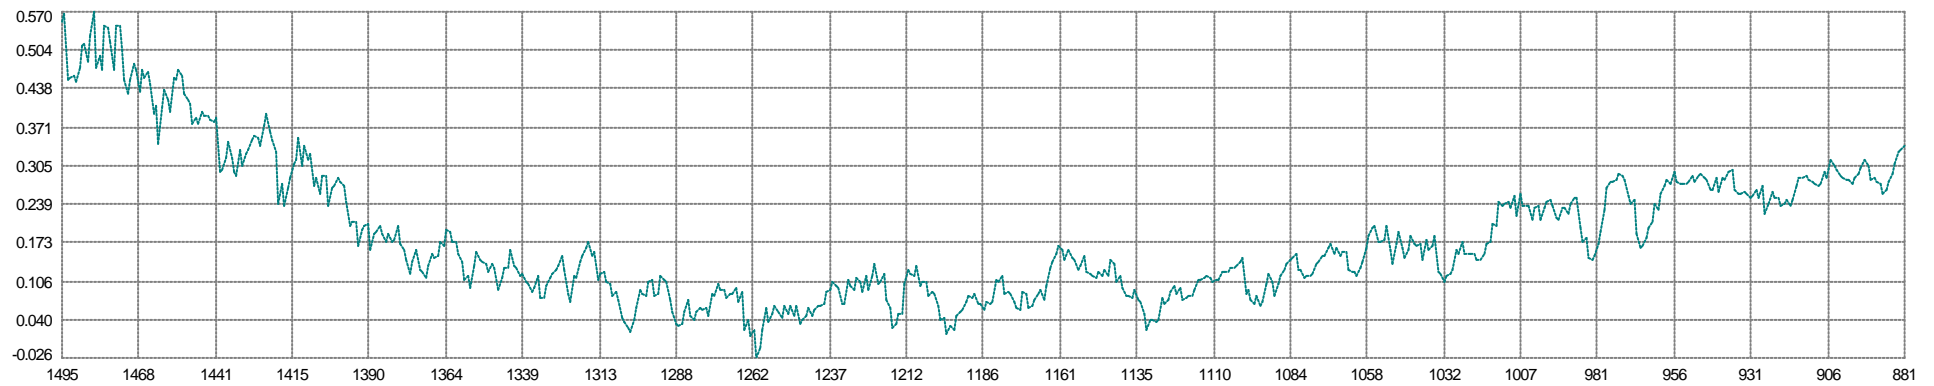

Mean: 9.362sec Min: 8.797 Max: 9.805 SD: 0.186

Mean: 0.040705 Min: 0.018736 Max: 0.085118 SD: 0.011431

Mean: 18.00 Min: 18.00 Max: 18.00 SD: 0.00

Streamer201
Stretch Mean: -0.642m Min: -3.604 Max: 2.439 SD: 1.179

Streamer201
Feather Mean: 2.144° Min: 0.785 Max: 8.789 SD: 1.735

Streamer201
Rotation Mean: 0.18580° Min: -0.02633 Max: 0.57018 SD: 0.11956

67 V1G1 - 70 V1G4
Easting Mean: 1.444m Min: 1.428 Max: 1.464 SD: 0.009

67 V1G1 - 70 V1G4
Northing Mean: 0.34662m Min: 0.25161 Max: 0.41174 SD: 0.03739

68 V1G2 - 71 V1G5
Easting Mean: -1.445m Min: -1.465 Max: -1.428 SD: 0.009

68 V1G2 - 71 V1G5
■ Northing Mean: -0.346372m Min: -0.411531 Max: -0.251592 SD: 0.037322

67 V1G1 - 69 V1G3
■ Easting Mean: 1.445m Min: 1.428 Max: 1.465 SD: 0.009

67 V1G1 - 69 V1G3
■ Northing Mean: 0.34668m Min: 0.25165 Max: 0.41184 SD: 0.03742