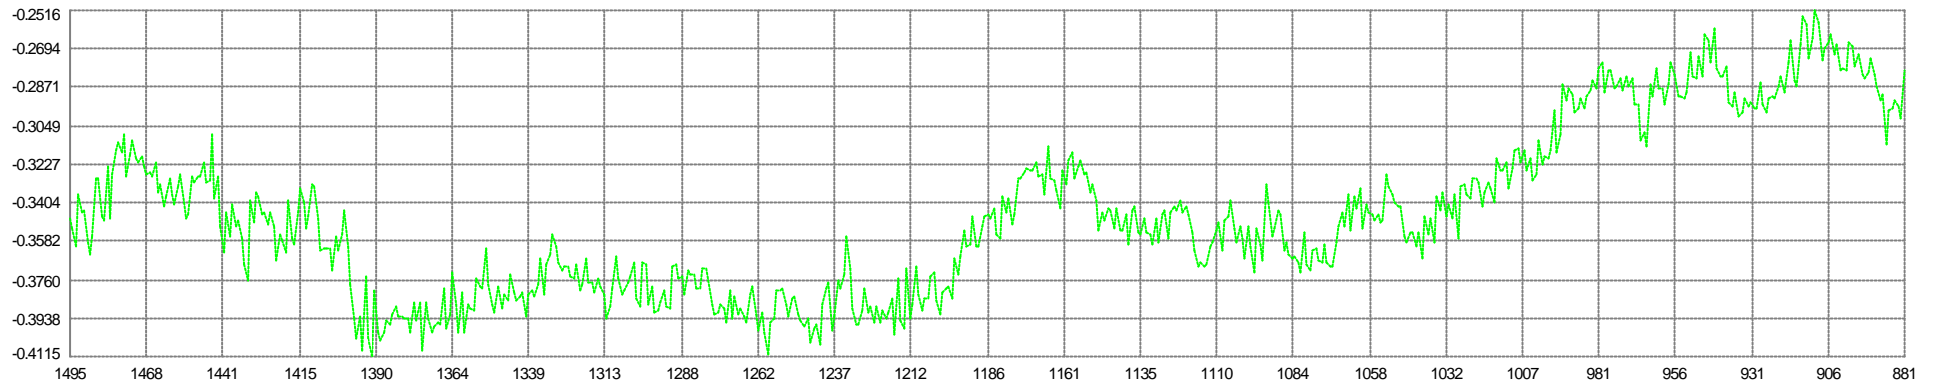

Mean: 9.362sec Min: 8.797 Max: 9.805 SD: 0.186

Mean: 0.040705 Min: 0.018736 Max: 0.085118 SD: 0.011431

Mean: 18.00 Min: 18.00 Max: 18.00 SD: 0.00

Streamer201
Stretch Mean: -0.642m Min: -3.604 Max: 2.439 SD: 1.179

Streamer201
Feather Mean: 2.144° Min: 0.785 Max: 8.789 SD: 1.735

Streamer201
Rotation Mean: 0.18580° Min: -0.02633 Max: 0.57018 SD: 0.11956

67 V1G1 - 70 V1G4
Easting Mean: 1.444m Min: 1.428 Max: 1.464 SD: 0.009

67 V1G1 - 70 V1G4
Northing Mean: 0.34662m Min: 0.25161 Max: 0.41174 SD: 0.03739

68 V1G2 - 71 V1G5
Easting Mean: -1.445m Min: -1.465 Max: -1.428 SD: 0.009

68 V1G2 - 71 V1G5
■ Northing Mean: -0.346372m Min: -0.411531 Max: -0.251592 SD: 0.037322

67 V1G1 - 69 V1G3
■ Easting Mean: 1.445m Min: 1.428 Max: 1.465 SD: 0.009

67 V1G1 - 69 V1G3
■ Northing Mean: 0.34668m Min: 0.25165 Max: 0.41184 SD: 0.03742