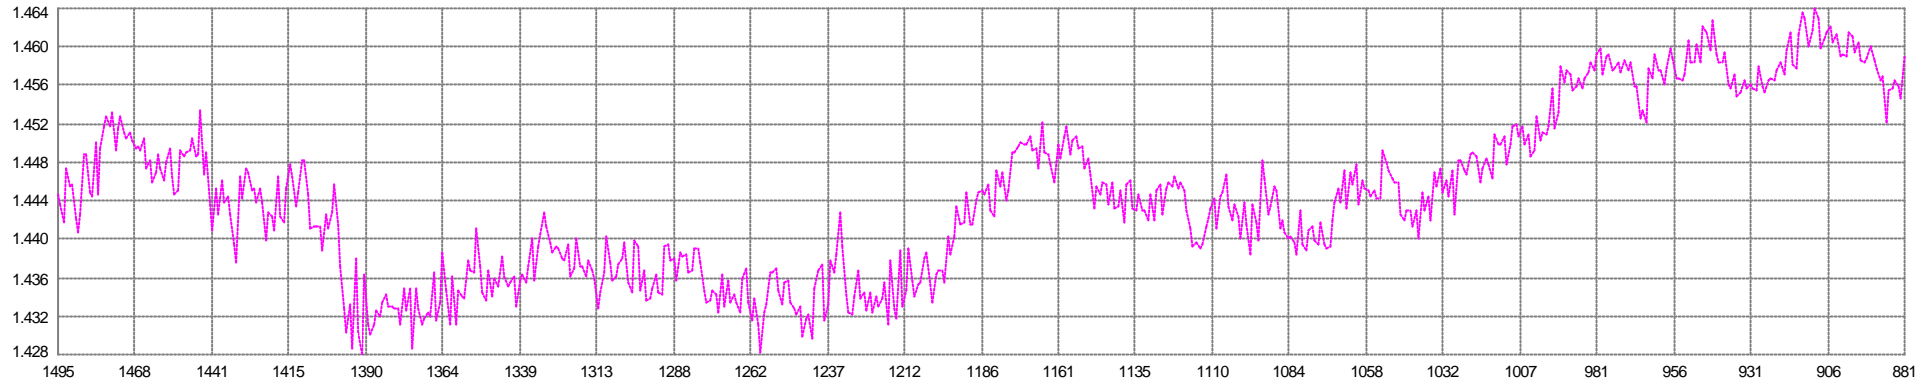

Mean: 9.362sec Min: 8.797 Max: 9.805 SD: 0.186

Mean: 0.040705 Min: 0.018736 Max: 0.085118 SD: 0.011431

Mean: 18.00 Min: 18.00 Max: 18.00 SD: 0.00

Streamer201
Stretch Mean: -0.642m Min: -3.604 Max: 2.439 SD: 1.179

Streamer201
Feather Mean: 2.144° Min: 0.785 Max: 8.789 SD: 1.735

Streamer201
Rotation Mean: 0.18580° Min: -0.02633 Max: 0.57018 SD: 0.11956

67 V1G1 - 70 V1G4
Easting Mean: 1.444m Min: 1.428 Max: 1.464 SD: 0.009

67 V1G1 - 70 V1G4
Northing Mean: 0.34662m Min: 0.25161 Max: 0.41174 SD: 0.03739

68 V1G2 - 71 V1G5
Easting Mean: -1.445m Min: -1.465 Max: -1.428 SD: 0.009

68 V1G2 - 71 V1G5
■ Northing Mean: -0.346372m Min: -0.411531 Max: -0.251592 SD: 0.037322

67 V1G1 - 69 V1G3
■ Easting Mean: 1.445m Min: 1.428 Max: 1.465 SD: 0.009

67 V1G1 - 69 V1G3
■ Northing Mean: 0.34668m Min: 0.25165 Max: 0.41184 SD: 0.03742