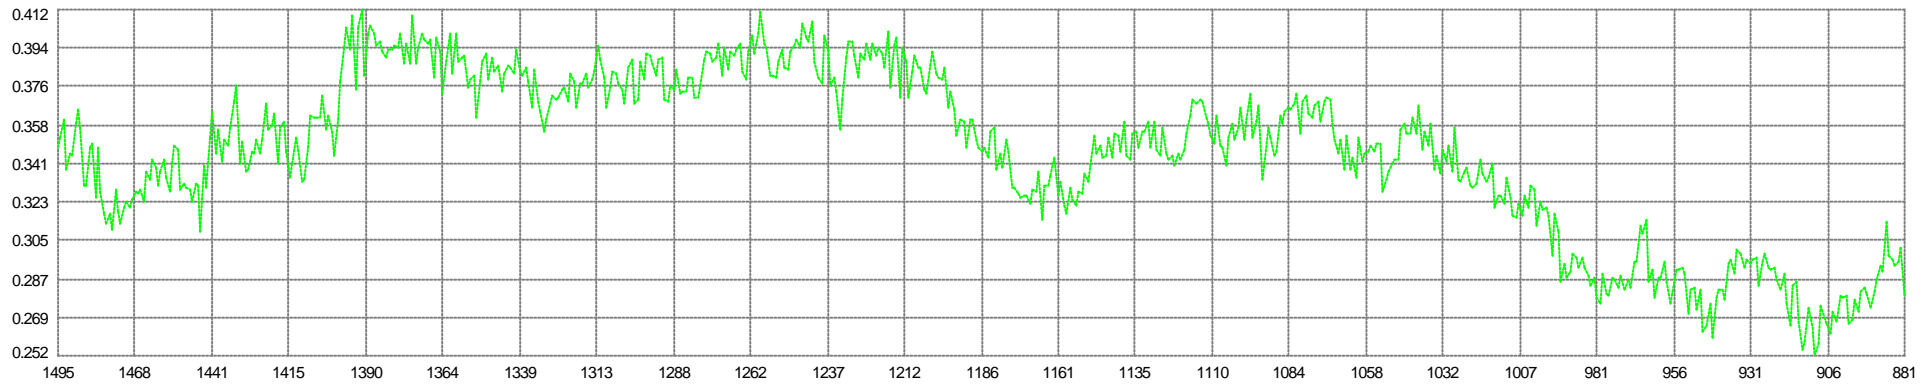

Mean: 9.362sec Min: 8.797 Max: 9.805 SD: 0.186

Mean: 0.040705 Min: 0.018736 Max: 0.085118 SD: 0.011431

Mean: 18.00 Min: 18.00 Max: 18.00 SD: 0.00

Streamer201
Stretch Mean: -0.642m Min: -3.604 Max: 2.439 SD: 1.179

Streamer201
Feather Mean: 2.144° Min: 0.785 Max: 8.789 SD: 1.735

Streamer201
Rotation Mean: 0.18580° Min: -0.02633 Max: 0.57018 SD: 0.11956

67 V1G1 - 70 V1G4
Easting Mean: 1.444m Min: 1.428 Max: 1.464 SD: 0.009

67 V1G1 - 70 V1G4
Northing Mean: 0.34662m Min: 0.25161 Max: 0.41174 SD: 0.03739

68 V1G2 - 71 V1G5
Easting Mean: -1.445m Min: -1.465 Max: -1.428 SD: 0.009

68 V1G2 - 71 V1G5
■ Northing Mean: -0.346372m Min: -0.411531 Max: -0.251592 SD: 0.037322

67 V1G1 - 69 V1G3
■ Easting Mean: 1.445m Min: 1.428 Max: 1.465 SD: 0.009

67 V1G1 - 69 V1G3
■ Northing Mean: 0.34668m Min: 0.25165 Max: 0.41184 SD: 0.03742