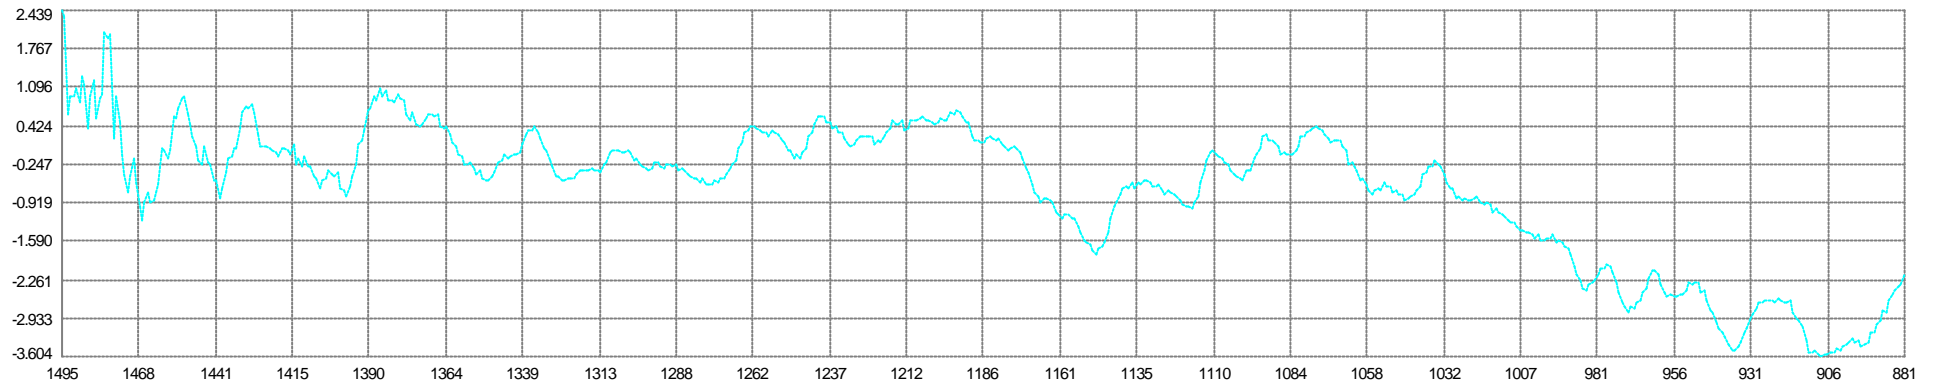

Mean: 9.362sec Min: 8.797 Max: 9.805 SD: 0.186

Mean: 0.040705 Min: 0.018736 Max: 0.085118 SD: 0.011431

Mean: 18.00 Min: 18.00 Max: 18.00 SD: 0.00

Streamer201
Stretch Mean: -0.642m Min: -3.604 Max: 2.439 SD: 1.179

Streamer201
Feather Mean: 2.144° Min: 0.785 Max: 8.789 SD: 1.735

Streamer201
Rotation Mean: 0.18580° Min: -0.02633 Max: 0.57018 SD: 0.11956

67 V1G1 - 70 V1G4
Easting Mean: 1.444m Min: 1.428 Max: 1.464 SD: 0.009

67 V1G1 - 70 V1G4
Northing Mean: 0.34662m Min: 0.25161 Max: 0.41174 SD: 0.03739

68 V1G2 - 71 V1G5
Easting Mean: -1.445m Min: -1.465 Max: -1.428 SD: 0.009

68 V1G2 - 71 V1G5
■ Northing Mean: -0.346372m Min: -0.411531 Max: -0.251592 SD: 0.037322

67 V1G1 - 69 V1G3
■ Easting Mean: 1.445m Min: 1.428 Max: 1.465 SD: 0.009

67 V1G1 - 69 V1G3
■ Northing Mean: 0.34668m Min: 0.25165 Max: 0.41184 SD: 0.03742