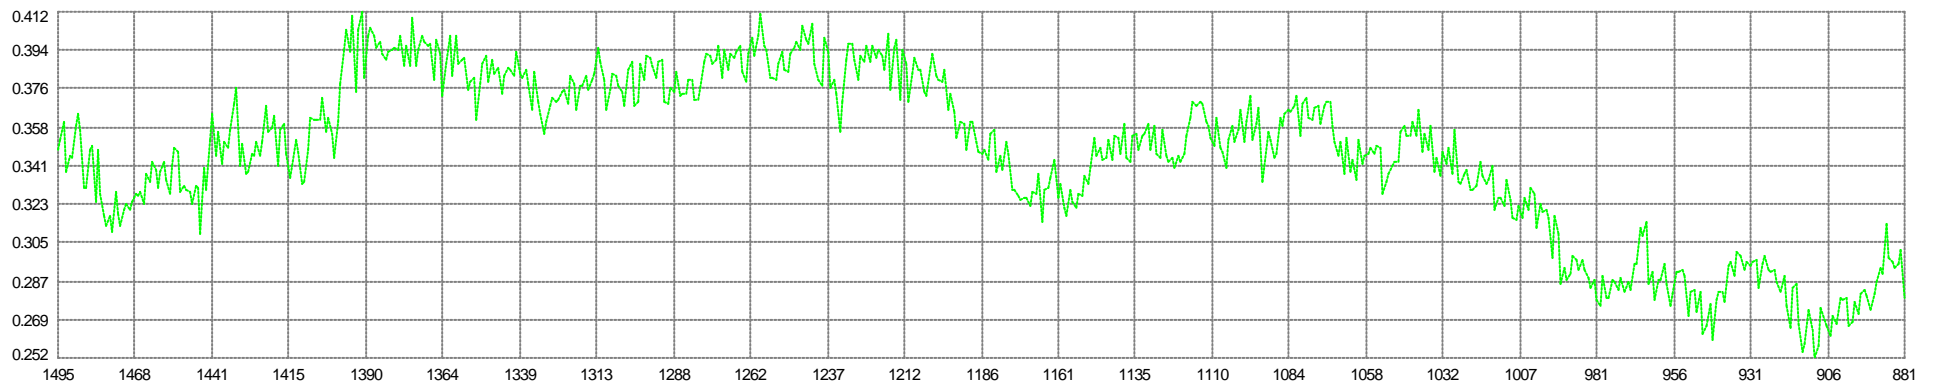

Streamer201
Feather Mean: 2.144° Min: 0.785 Max: 8.789 SD: 1.735

Streamer201
Rotation Mean: 0.18580° Min: -0.02633 Max: 0.57018 SD: 0.11956

67 V1G1 - 70 V1G4
Easting Mean: 1.444m Min: 1.428 Max: 1.464 SD: 0.009

67 V1G1 - 70 V1G4
Northing Mean: 0.34662m Min: 0.25161 Max: 0.41174 SD: 0.03739

68 V1G2 - 71 V1G5
Easting Mean: -1.445m Min: -1.465 Max: -1.428 SD: 0.009

68 V1G2 - 71 V1G5
■ Northing Mean: -0.346372m Min: -0.411531 Max: -0.251592 SD: 0.037322

67 V1G1 - 69 V1G3
■ Easting Mean: 1.445m Min: 1.428 Max: 1.465 SD: 0.009

67 V1G1 - 69 V1G3
■ Northing Mean: 0.34668m Min: 0.25165 Max: 0.41184 SD: 0.03742