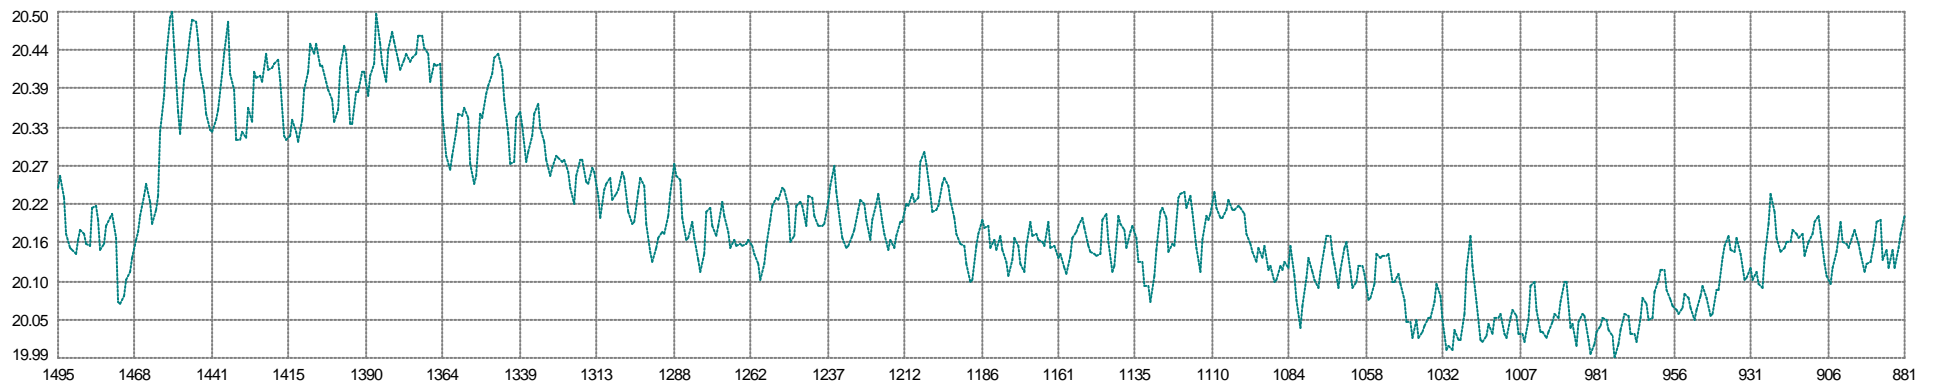

Mean: 9.362sec Min: 8.797 Max: 9.805 SD: 0.186

Mean: 0.040705 Min: 0.018736 Max: 0.085118 SD: 0.011431

Mean: 18.00 Min: 18.00 Max: 18.00 SD: 0.00

Streamer201
Stretch Mean: -0.642m Min: -3.604 Max: 2.439 SD: 1.179

Streamer201
Feather Mean: 2.144° Min: 0.785 Max: 8.789 SD: 1.735

Streamer201
Rotation Mean: 0.18580° Min: -0.02633 Max: 0.57018 SD: 0.11956

67 V1G1 - 70 V1G4
Easting Mean: 1.444m Min: 1.428 Max: 1.464 SD: 0.009

67 V1G1 - 70 V1G4
Northing Mean: 0.34662m Min: 0.25161 Max: 0.41174 SD: 0.03739

68 V1G2 - 71 V1G5
Easting Mean: -1.445m Min: -1.465 Max: -1.428 SD: 0.009

68 V1G2 - 71 V1G5
■ Northing Mean: -0.346372m Min: -0.411531 Max: -0.251592 SD: 0.037322