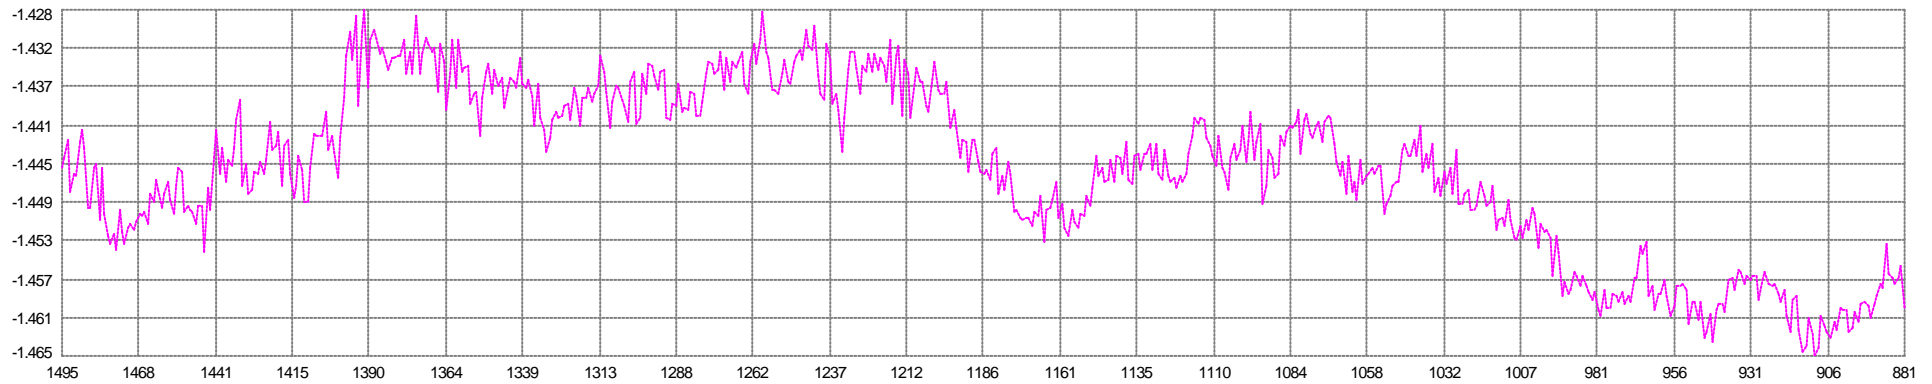

Mean: 9.362sec Min: 8.797 Max: 9.805 SD: 0.186

Mean: 0.040705 Min: 0.018736 Max: 0.085118 SD: 0.011431

Mean: 18.00 Min: 18.00 Max: 18.00 SD: 0.00

Streamer201
Stretch Mean: -0.642m Min: -3.604 Max: 2.439 SD: 1.179

Streamer201
Feather Mean: 2.144° Min: 0.785 Max: 8.789 SD: 1.735

Streamer201
Rotation Mean: 0.18580° Min: -0.02633 Max: 0.57018 SD: 0.11956

67 V1G1 - 70 V1G4
Easting Mean: 1.444m Min: 1.428 Max: 1.464 SD: 0.009

67 V1G1 - 70 V1G4
Northing Mean: 0.34662m Min: 0.25161 Max: 0.41174 SD: 0.03739

68 V1G2 - 71 V1G5
Easting Mean: -1.445m Min: -1.465 Max: -1.428 SD: 0.009

68 V1G2 - 71 V1G5
■ Northing Mean: -0.346372m Min: -0.411531 Max: -0.251592 SD: 0.037322

67 V1G1 - 69 V1G3
■ Easting Mean: 1.445m Min: 1.428 Max: 1.465 SD: 0.009

67 V1G1 - 69 V1G3
■ Northing Mean: 0.34668m Min: 0.25165 Max: 0.41184 SD: 0.03742