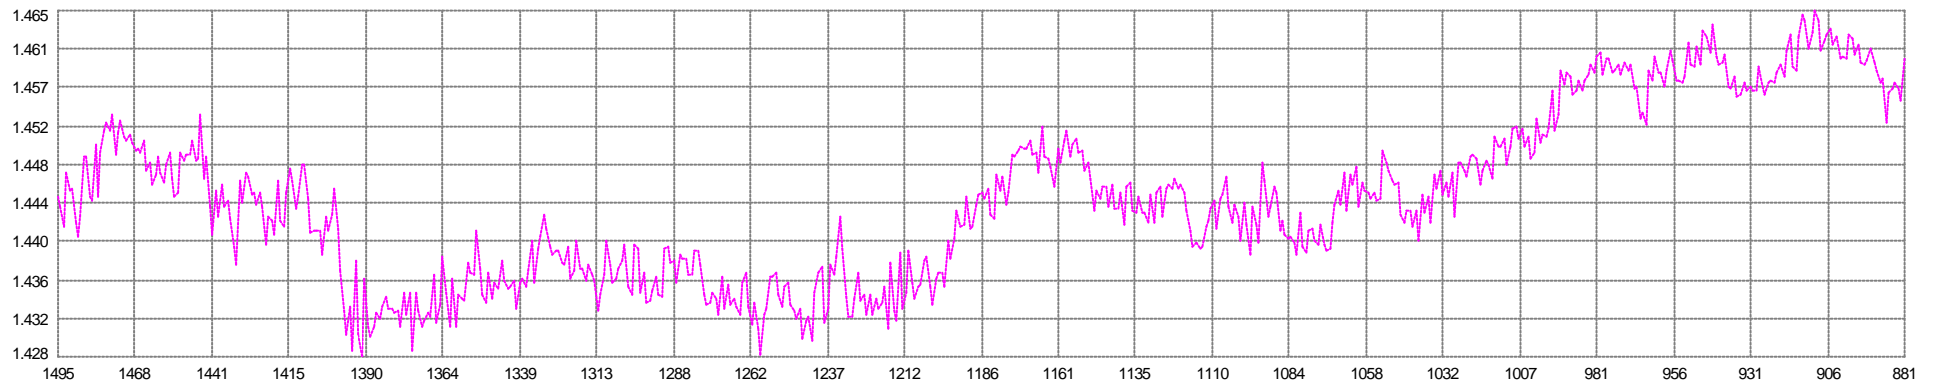

Mean: 9.362sec Min: 8.797 Max: 9.805 SD: 0.186

Mean: 0.040705 Min: 0.018736 Max: 0.085118 SD: 0.011431

Mean: 18.00 Min: 18.00 Max: 18.00 SD: 0.00

Streamer201
Stretch Mean: -0.642m Min: -3.604 Max: 2.439 SD: 1.179

Streamer201
Feather Mean: 2.144° Min: 0.785 Max: 8.789 SD: 1.735

Streamer201
Rotation Mean: 0.18580° Min: -0.02633 Max: 0.57018 SD: 0.11956

67 V1G1 - 70 V1G4
Easting Mean: 1.444m Min: 1.428 Max: 1.464 SD: 0.009

67 V1G1 - 70 V1G4
Northing Mean: 0.34662m Min: 0.25161 Max: 0.41174 SD: 0.03739

68 V1G2 - 71 V1G5
Easting Mean: -1.445m Min: -1.465 Max: -1.428 SD: 0.009

68 V1G2 - 71 V1G5
■ Northing Mean: -0.346372m Min: -0.411531 Max: -0.251592 SD: 0.037322