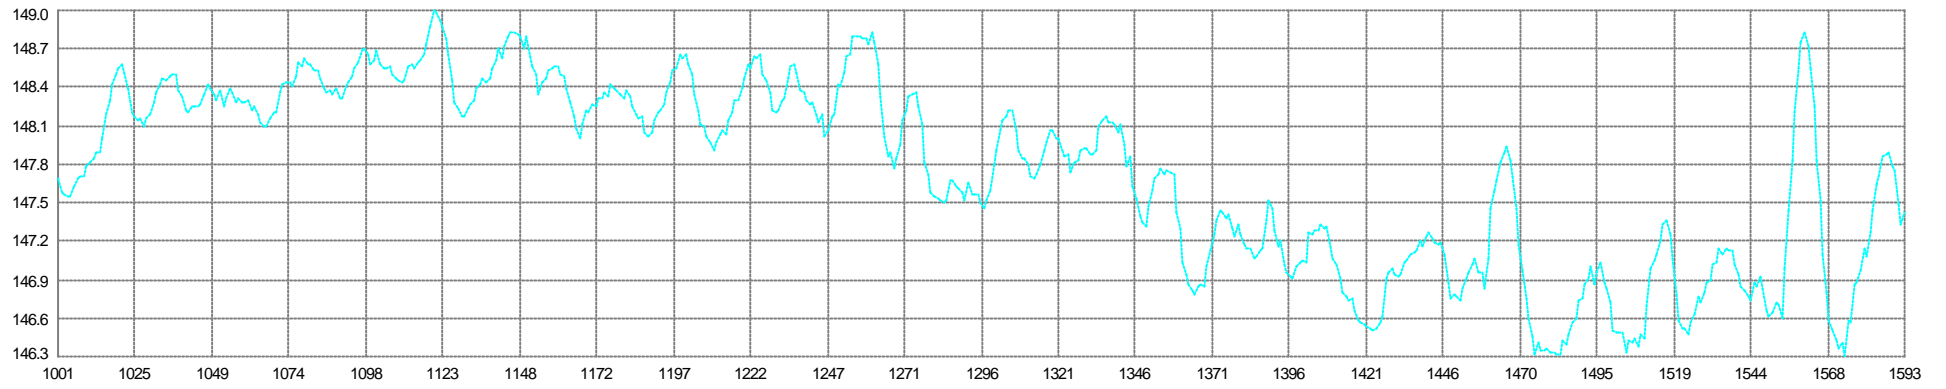

67 V1G1 - 70 V1G4
Easting Mean: 0.927m Min: 0.797 Max: 1.036 SD: 0.034

67 V1G1 - 70 V1G4
Northing Mean: -1.161m Min: -1.254 Max: -1.065 SD: 0.027

68 V1G2 - 71 V1G5
Easting Mean: -0.928m Min: -1.038 Max: -0.797 SD: 0.034

76 G1 - 86 S1
Along Mean: 147.8m Min: 146.3 Max: 149.0 SD: 0.7

0 Simrad 12Khz (P)
Raw Mean: -940.7m Min: -1617.8 Max: -533.4 SD: 321.6