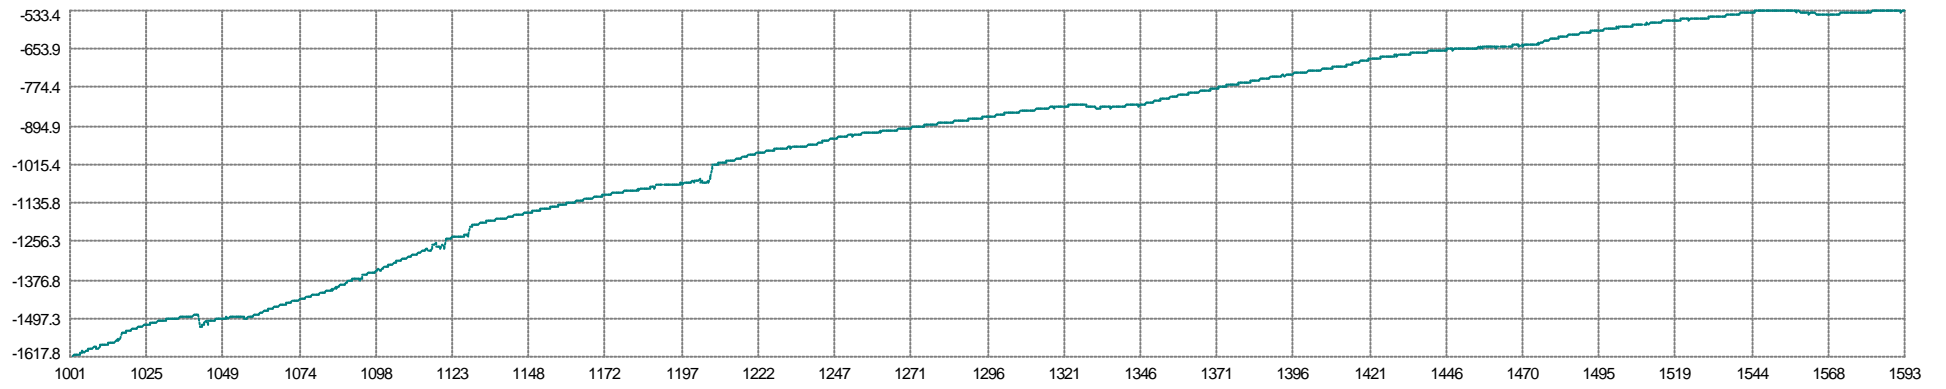

67 V1G1 - 70 V1G4
Easting Mean: 0.927m Min: 0.797 Max: 1.036 SD: 0.034

67 V1G1 - 70 V1G4
Northing Mean: -1.161m Min: -1.254 Max: -1.065 SD: 0.027

68 V1G2 - 71 V1G5
Easting Mean: -0.928m Min: -1.038 Max: -0.797 SD: 0.034

76 G1 - 86 S1
Along Mean: 147.8m Min: 146.3 Max: 149.0 SD: 0.7

0 Simrad 12Khz (P)
Raw Mean: -940.7m Min: -1617.8 Max: -533.4 SD: 321.6