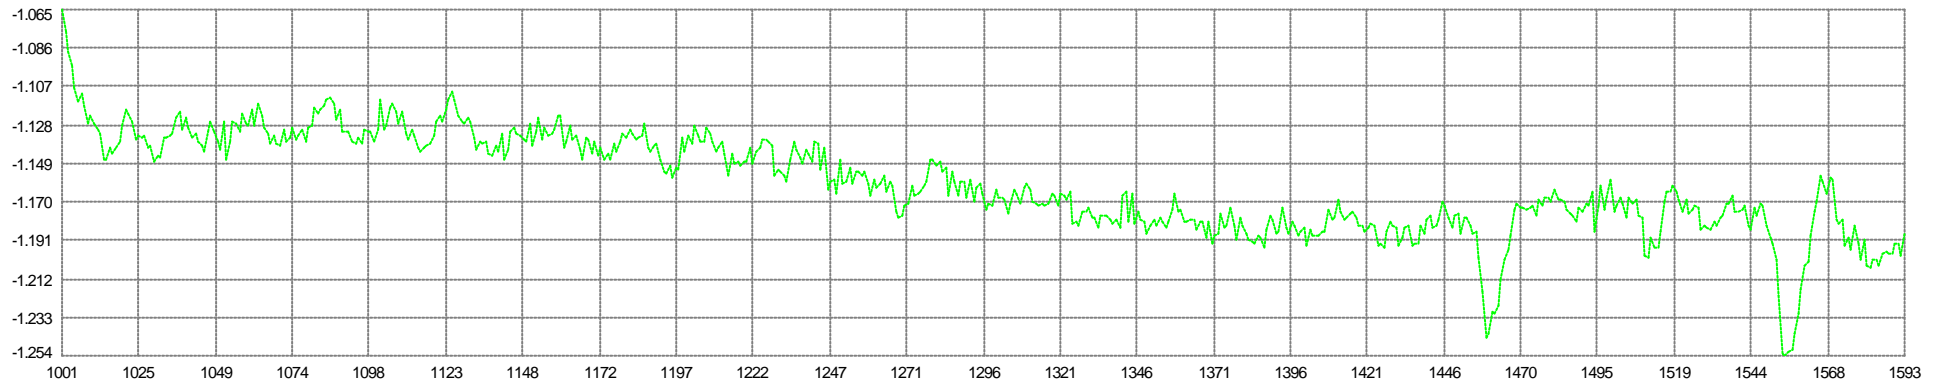

67 V1G1 - 70 V1G4
Easting Mean: 0.927m Min: 0.797 Max: 1.036 SD: 0.034

67 V1G1 - 70 V1G4
Northing Mean: -1.161m Min: -1.254 Max: -1.065 SD: 0.027

68 V1G2 - 71 V1G5
Easting Mean: -0.928m Min: -1.038 Max: -0.797 SD: 0.034

76 G1 - 86 S1
Along Mean: 147.8m Min: 146.3 Max: 149.0 SD: 0.7

0 Simrad 12Khz (P)
Raw Mean: -940.7m Min: -1617.8 Max: -533.4 SD: 321.6