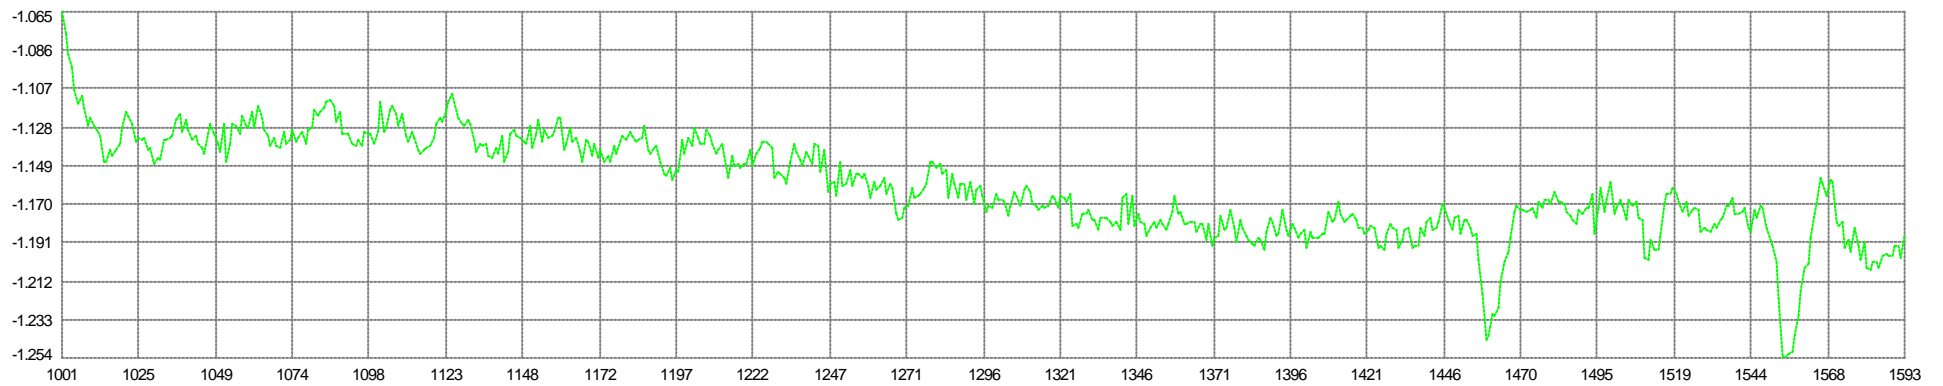

67 V1G1 - 70 V1G4
Easting Mean: 0.927m Min: 0.797 Max: 1.036 SD: 0.034

67 V1G1 - 70 V1G4
Northing Mean: -1.161m Min: -1.254 Max: -1.065 SD: 0.027

68 V1G2 - 71 V1G5
Easting Mean: -0.928m Min: -1.038 Max: -0.797 SD: 0.034

76 G1 - 86 S1
Along Mean: 147.8m Min: 146.3 Max: 149.0 SD: 0.7

0 Simrad 12Khz (P)
Raw Mean: -940.7m Min: -1617.8 Max: -533.4 SD: 321.6