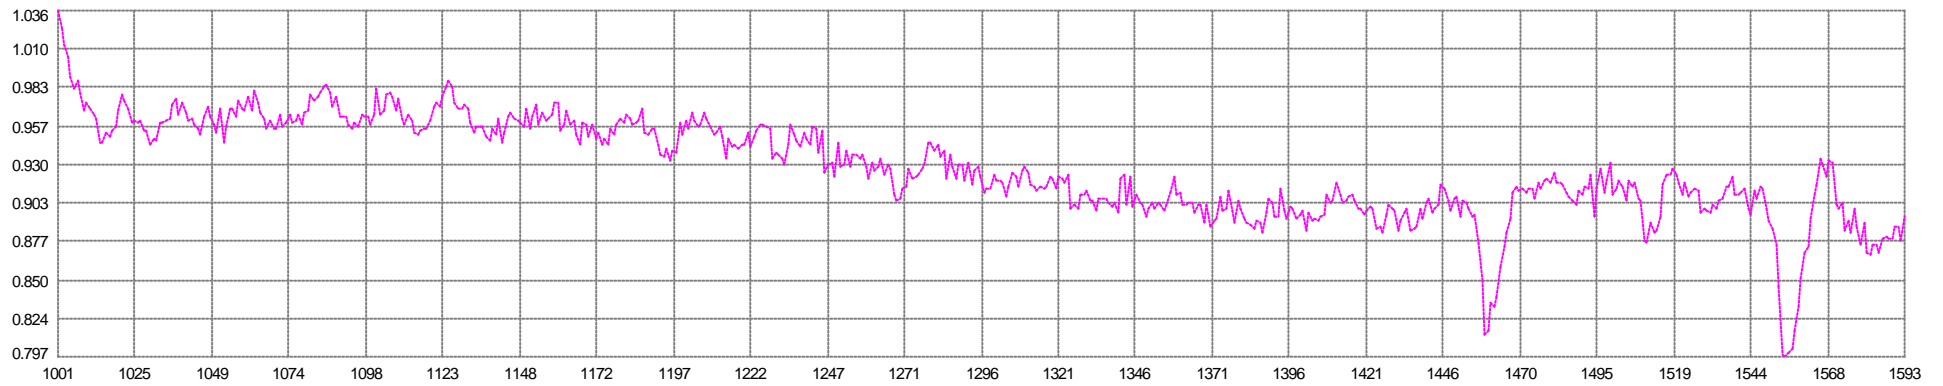

67 V1G1 - 70 V1G4
Easting Mean: 0.927m Min: 0.797 Max: 1.036 SD: 0.034

67 V1G1 - 70 V1G4
Northing Mean: -1.161m Min: -1.254 Max: -1.065 SD: 0.027

68 V1G2 - 71 V1G5
Easting Mean: -0.928m Min: -1.038 Max: -0.797 SD: 0.034

76 G1 - 86 S1
Along Mean: 147.8m Min: 146.3 Max: 149.0 SD: 0.7

0 Simrad 12Khz (P)
Raw Mean: -940.7m Min: -1617.8 Max: -533.4 SD: 321.6