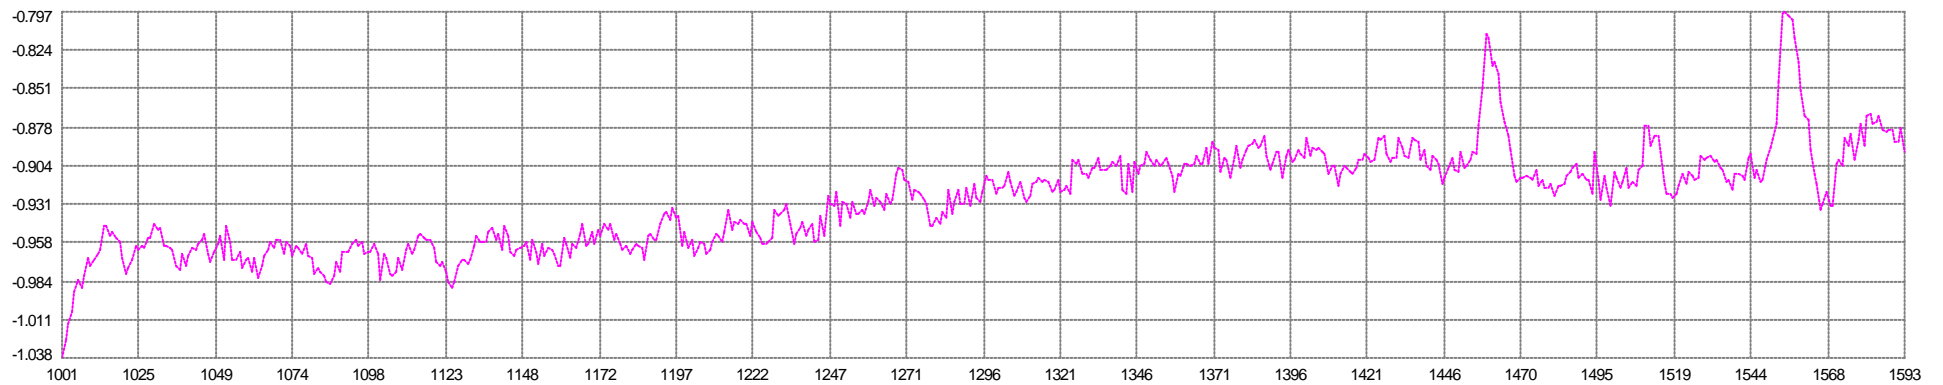

67 V1G1 - 70 V1G4
Easting Mean: 0.927m Min: 0.797 Max: 1.036 SD: 0.034

67 V1G1 - 70 V1G4
Northing Mean: -1.161m Min: -1.254 Max: -1.065 SD: 0.027

68 V1G2 - 71 V1G5
Easting Mean: -0.928m Min: -1.038 Max: -0.797 SD: 0.034

76 G1 - 86 S1
Along Mean: 147.8m Min: 146.3 Max: 149.0 SD: 0.7

0 Simrad 12Khz (P)
Raw Mean: -940.7m Min: -1617.8 Max: -533.4 SD: 321.6