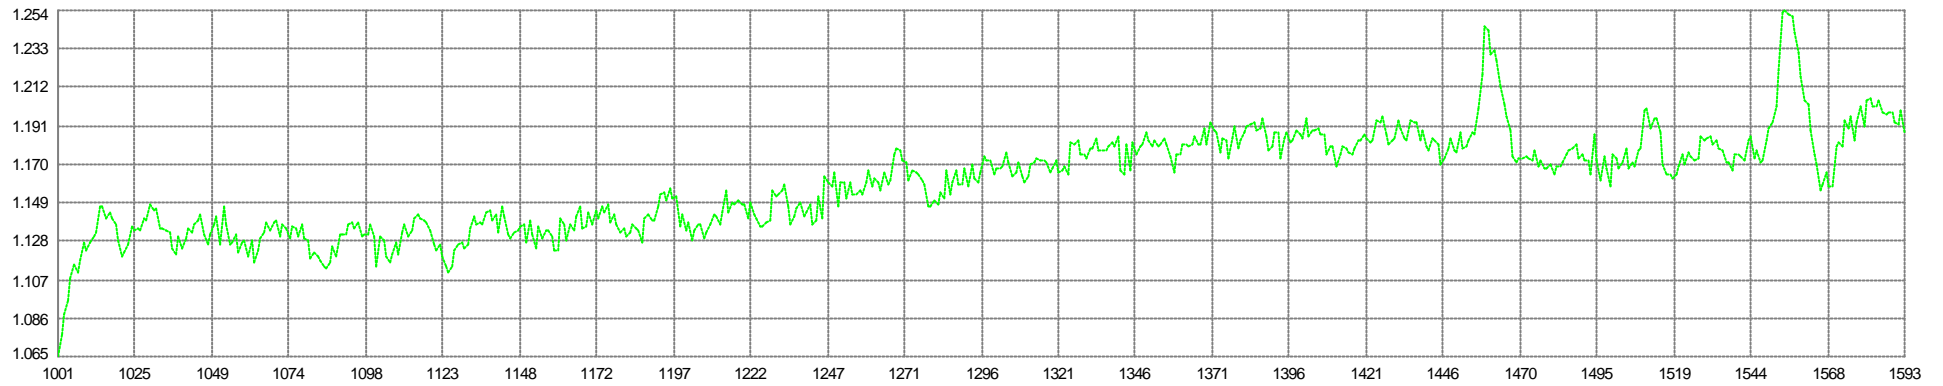

67 V1G1 - 70 V1G4
Easting Mean: 0.927m Min: 0.797 Max: 1.036 SD: 0.034

67 V1G1 - 70 V1G4
Northing Mean: -1.161m Min: -1.254 Max: -1.065 SD: 0.027

68 V1G2 - 71 V1G5
Easting Mean: -0.928m Min: -1.038 Max: -0.797 SD: 0.034

76 G1 - 86 S1
Along Mean: 147.8m Min: 146.3 Max: 149.0 SD: 0.7

0 Simrad 12Khz (P)
Raw Mean: -940.7m Min: -1617.8 Max: -533.4 SD: 321.6