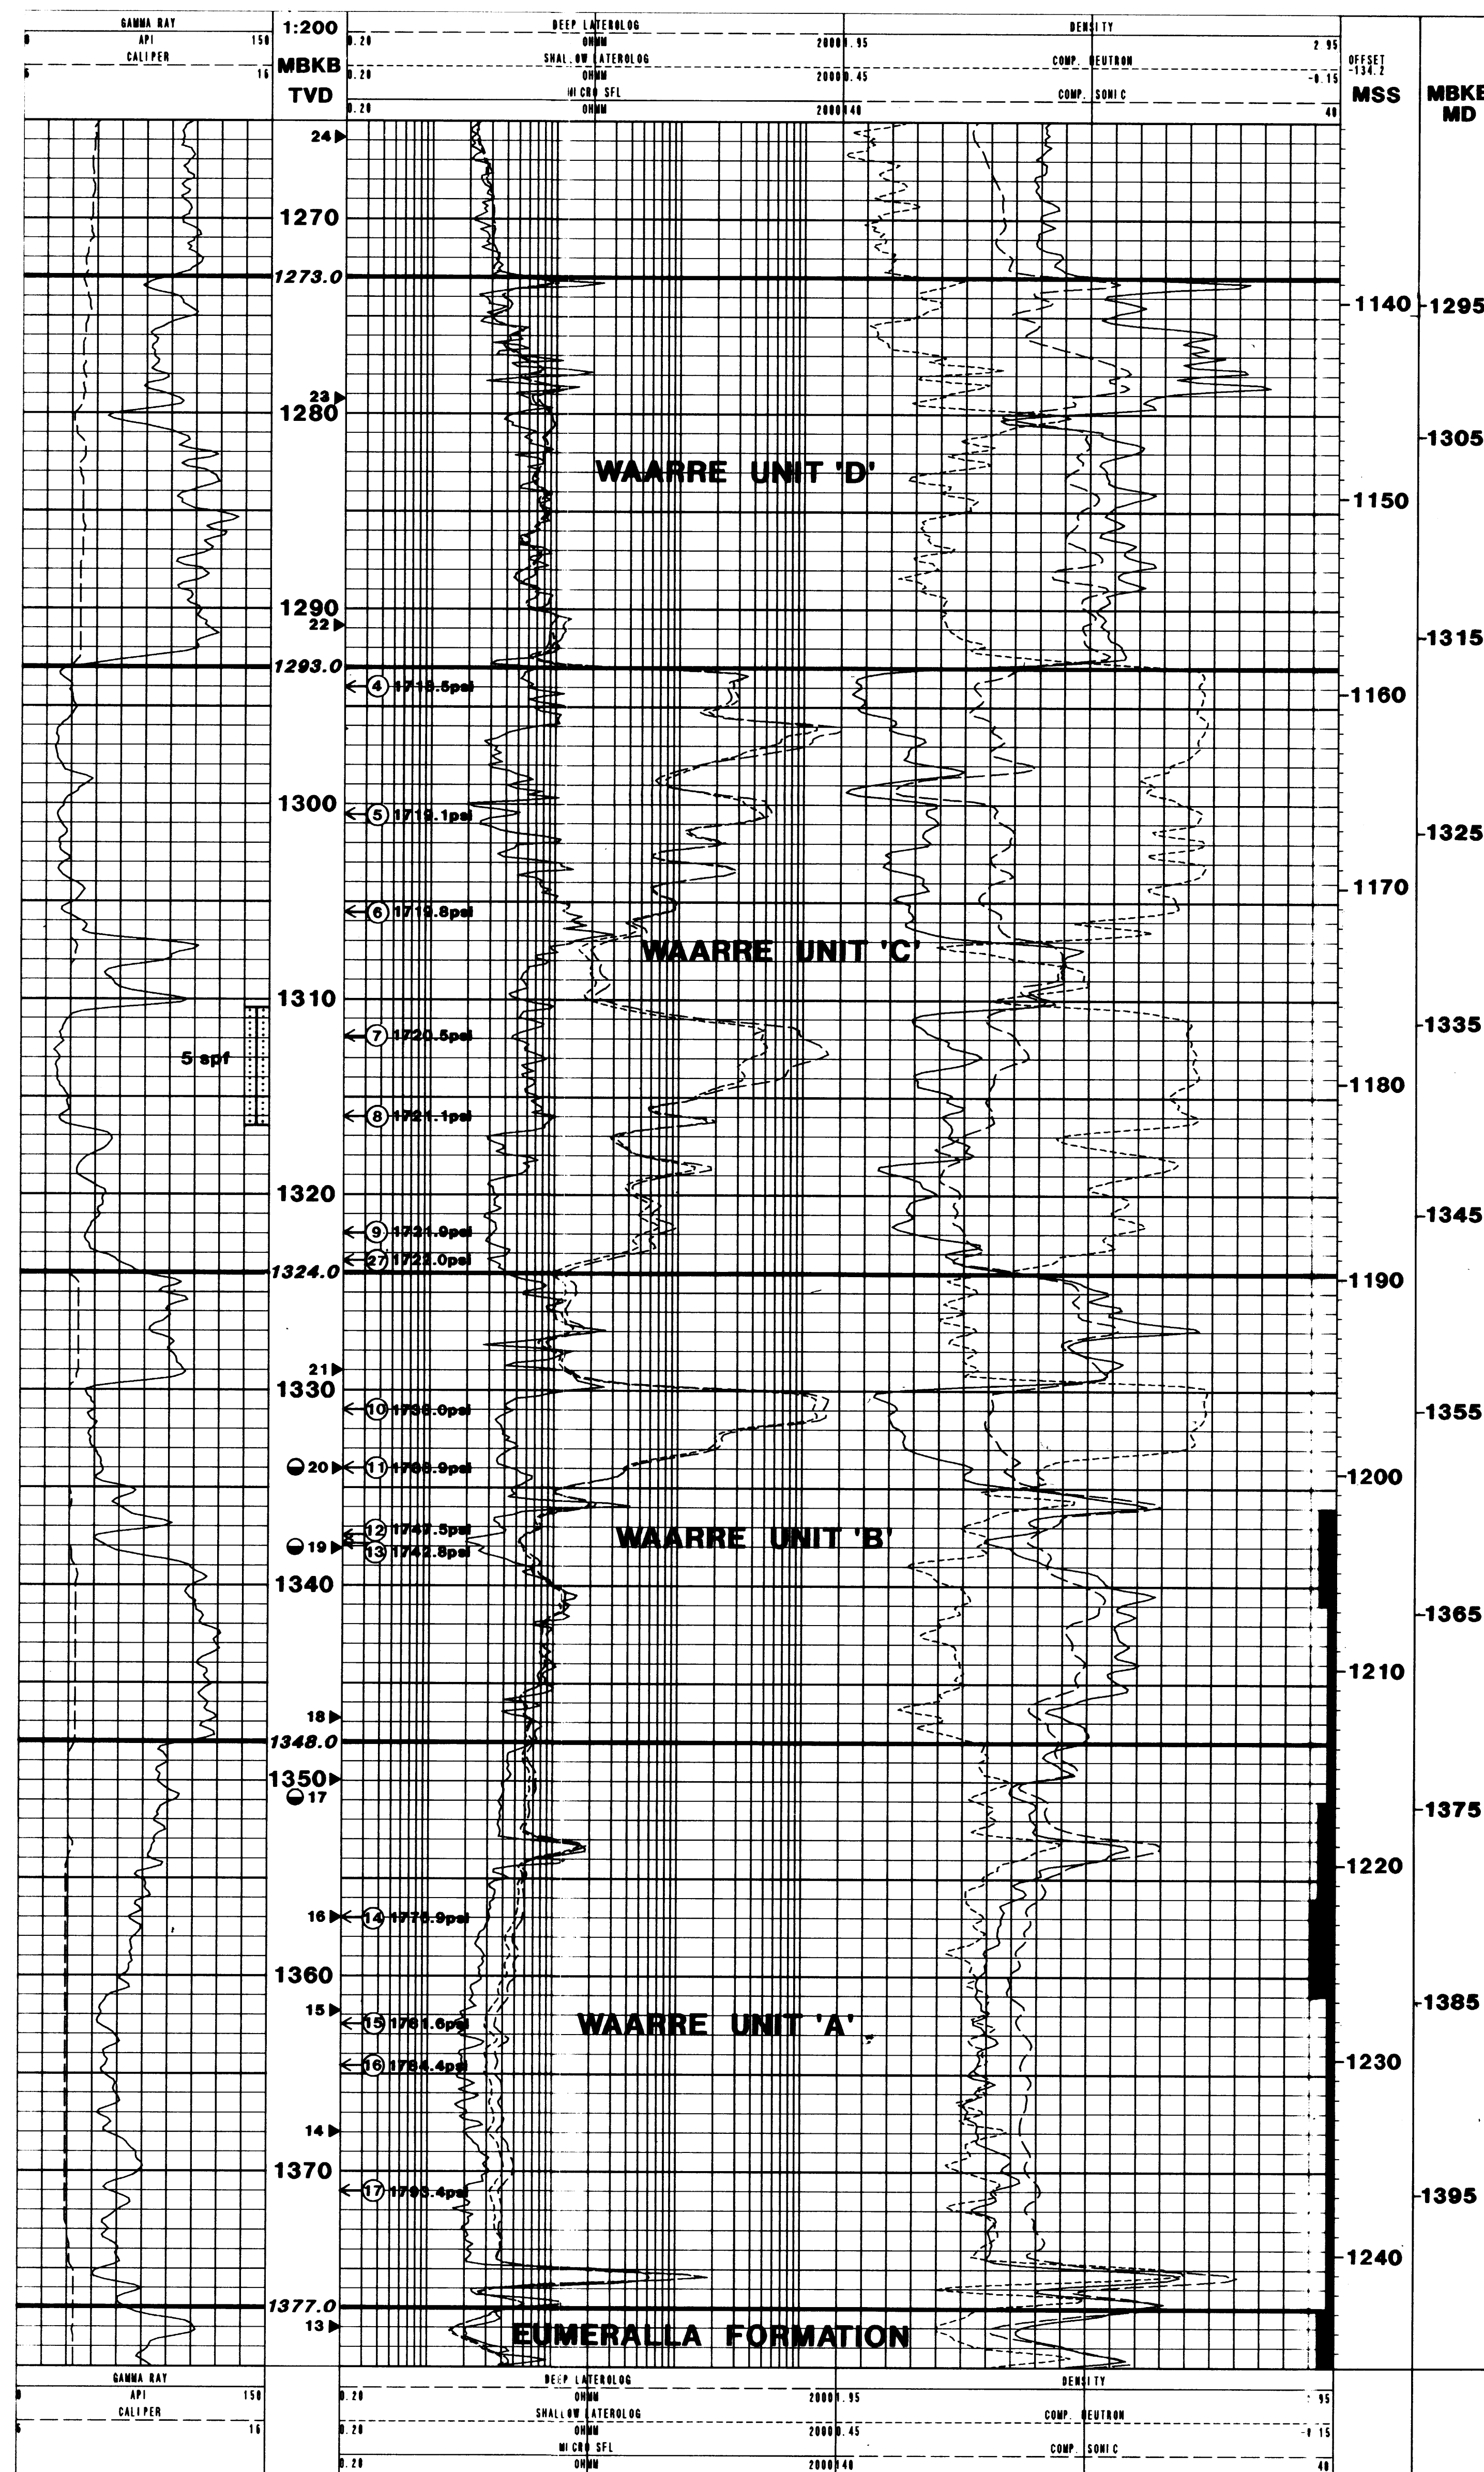

07

IONA No.1

GFE Resources Ltd

IONA No.2

DEPT. NAT. RES. & ENV.
PE907687

VERTICAL SCALE 1 : 200

- LEGEND**
- RFT / SFT POINTS
 - ◀ ◁ SIDEWALL CORES (no recovery)
 - ▨ PERFORATED ZONE

- ① DST No.
- ▨ Poor
- ▨ Fair
- ▨ Good
- SHOVS