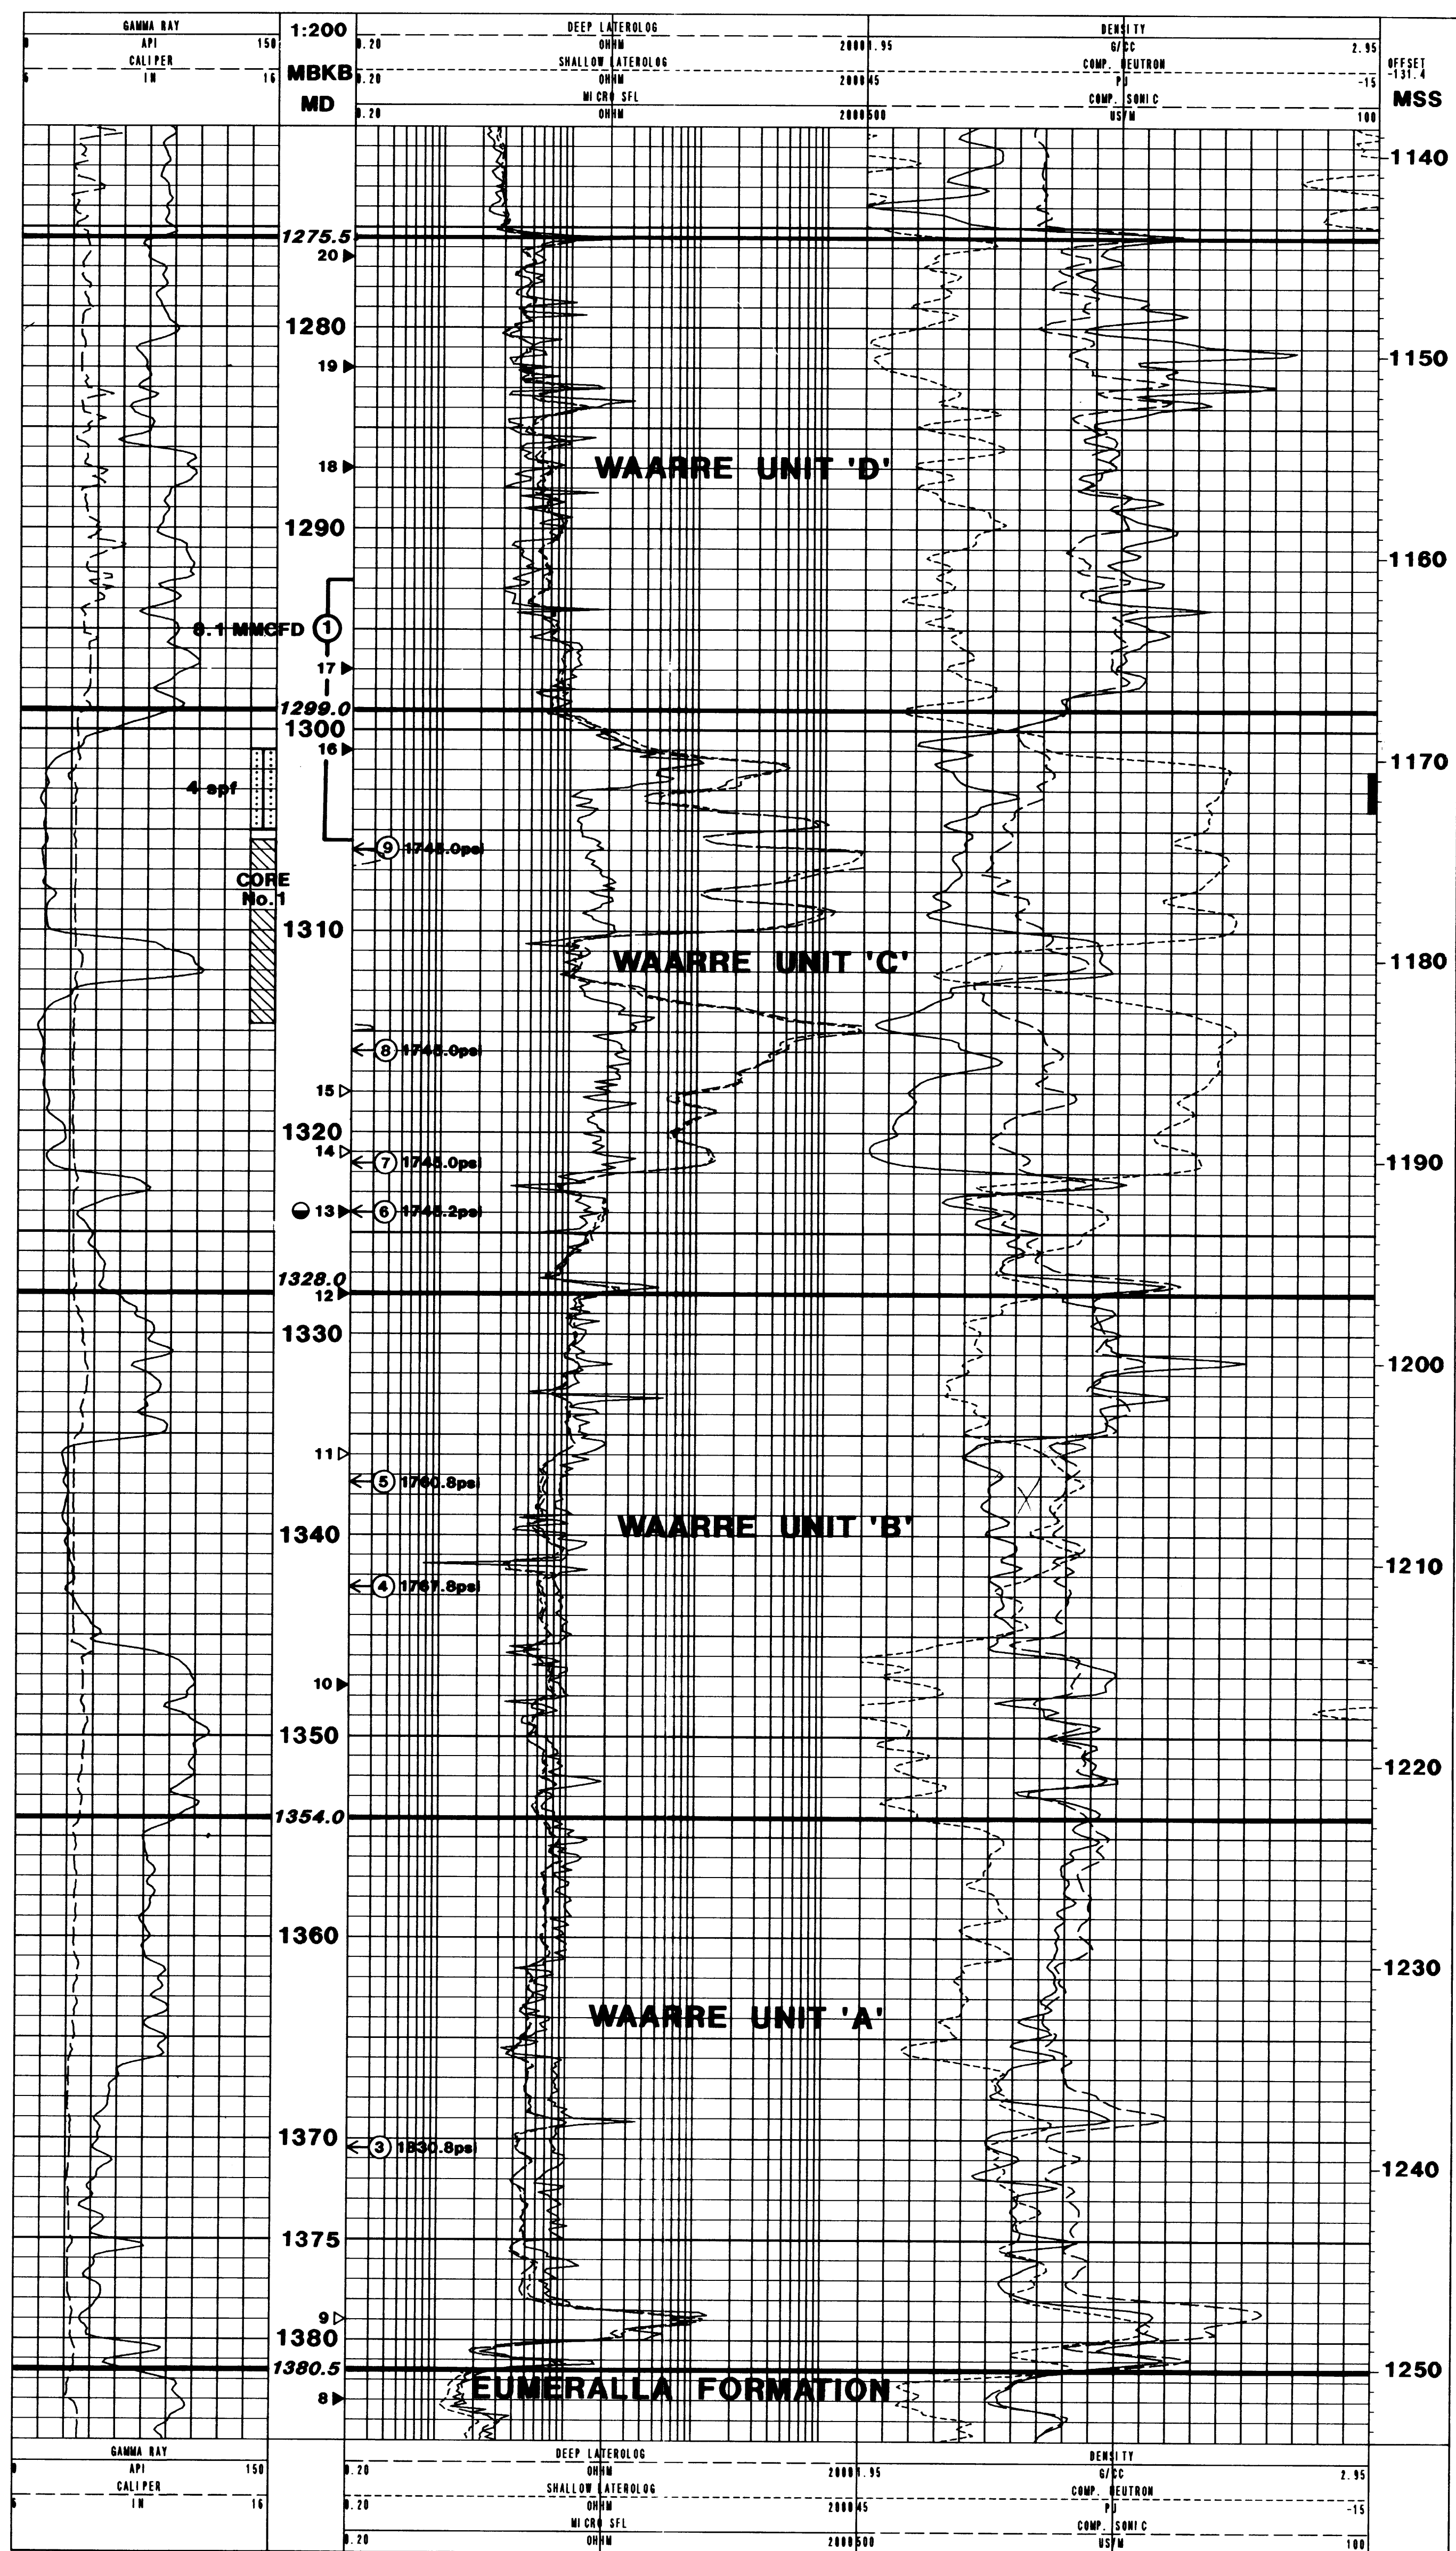

07

IONA No.1

GFE Resources Ltd

IONA No.2

DEPT. NAT. RES. & ENV.
PE907687

VERTICAL SCALE 1 : 200

- LEGEND**
- RFT / SFT POINTS
 - ◀ ◁ SIDEWALL CORES (no recovery)
 - ▨ PERFORATED ZONE

- ① DST No.
- ▨ Poor
- ▨ Fair
- ▨ Good
- SHOVS