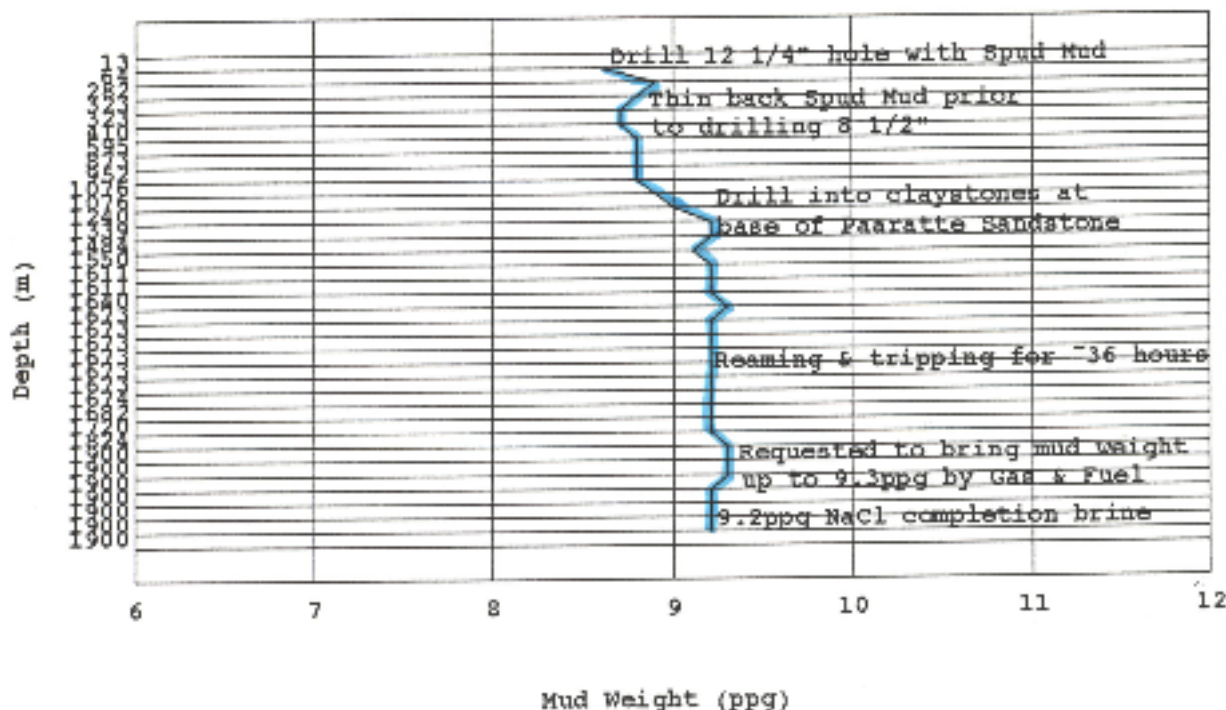

## MUD WEIGHT, SOLIDS & MBC GRAPHS

**COMPANY** Gas & Fuel Exploration N.L.  
**WELL** Boggy Creek No.1  
**LOCATION** PEP 104, Otway Basin, Victoria

DEPTH vs MUD WEIGHT

DEPTH vs SOLIDS & MBC