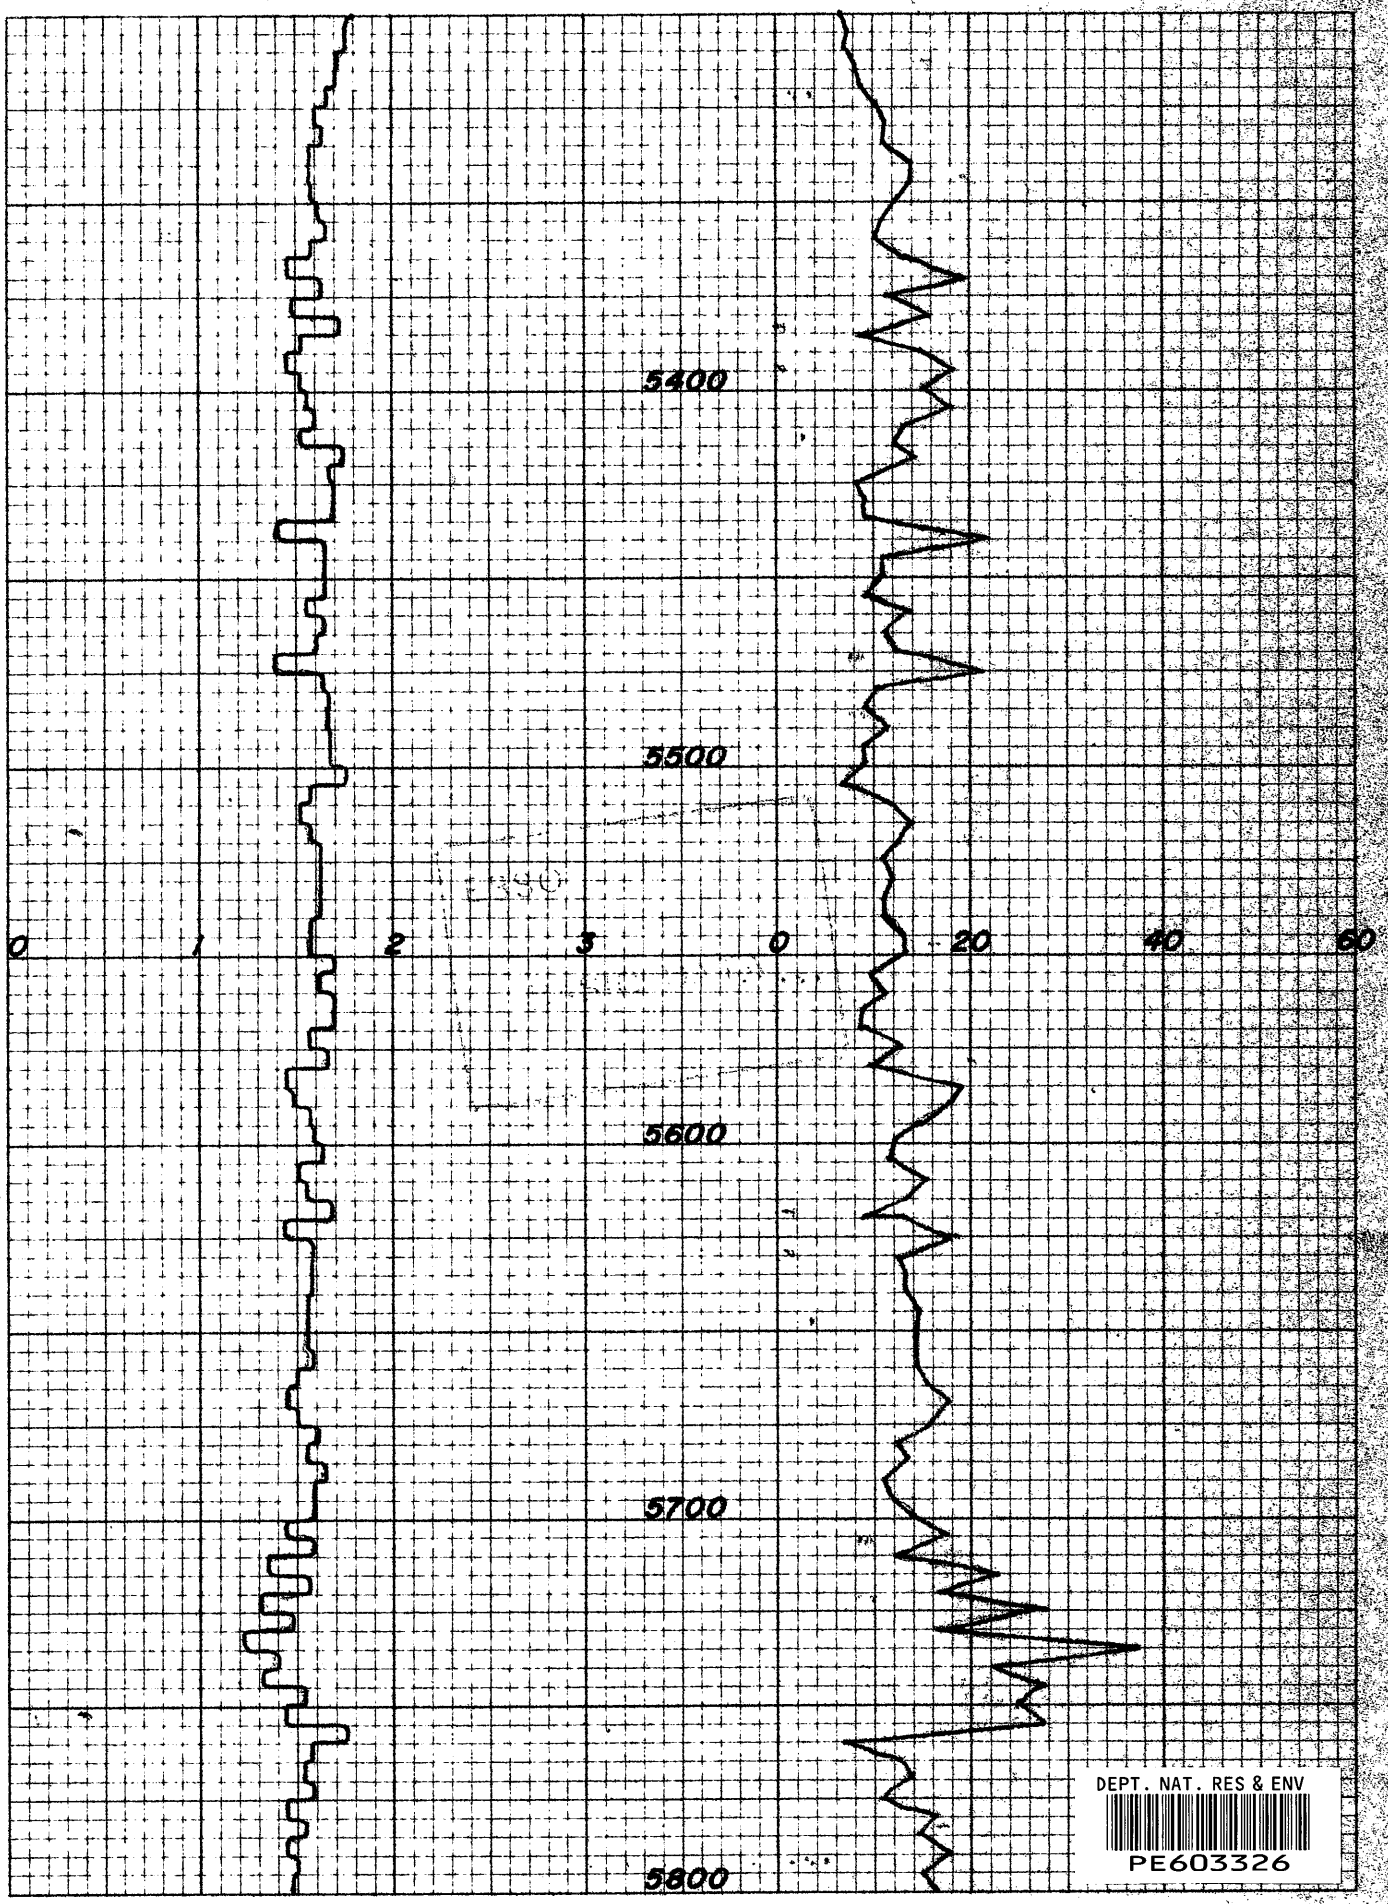

CLEVERPRINT PAPER CO. C38 10 X 10 DIVISIONS PER INCH 20 X 100 DIVISIONS

PRINTED IN U.S.A. ON CLEVERPRINT TECHNICAL PAPER NO. 1012

DEPT. NAT. RES & ENV

 PE603326