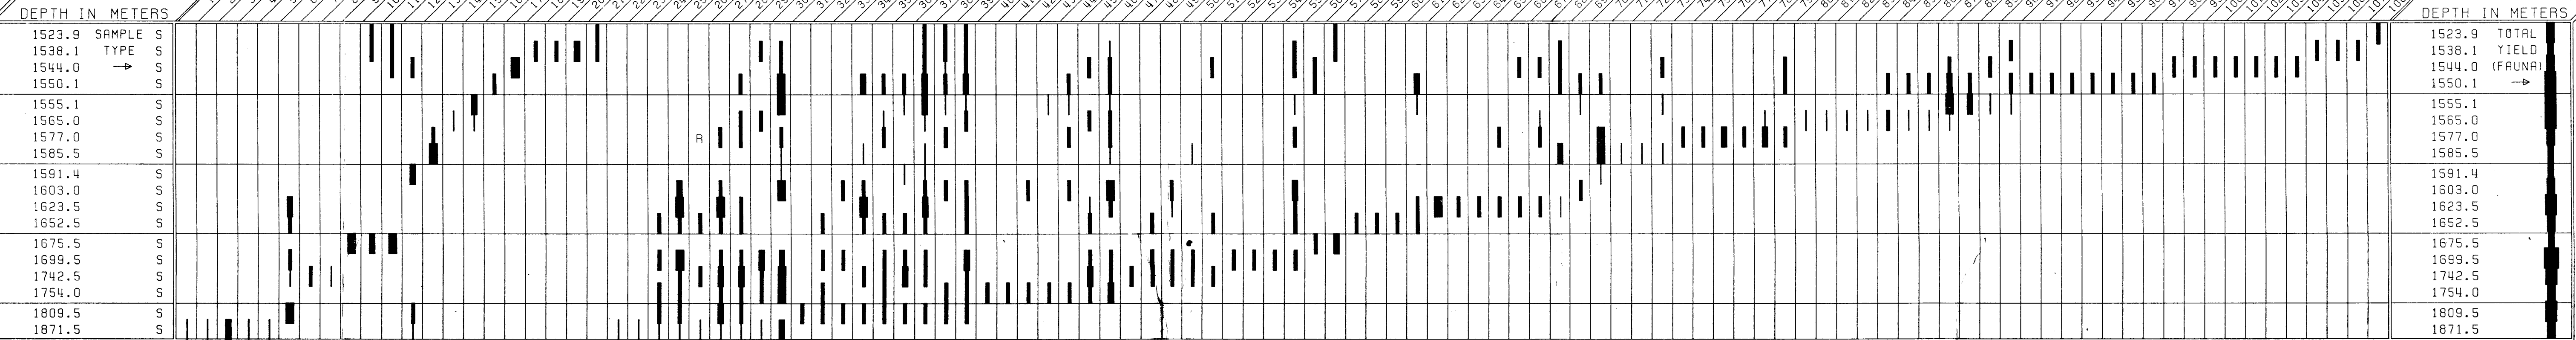

DEPTH IN METERS

1523.9	TOTAL
1538.1	YIELD
1544.0	(FAUNA)
1550.1	→
1555.1	
1565.0	
1577.0	
1585.5	
1591.4	
1603.0	
1623.5	
1652.5	
1675.5	
1699.5	
1742.5	
1754.0	
1809.5	
1871.5	