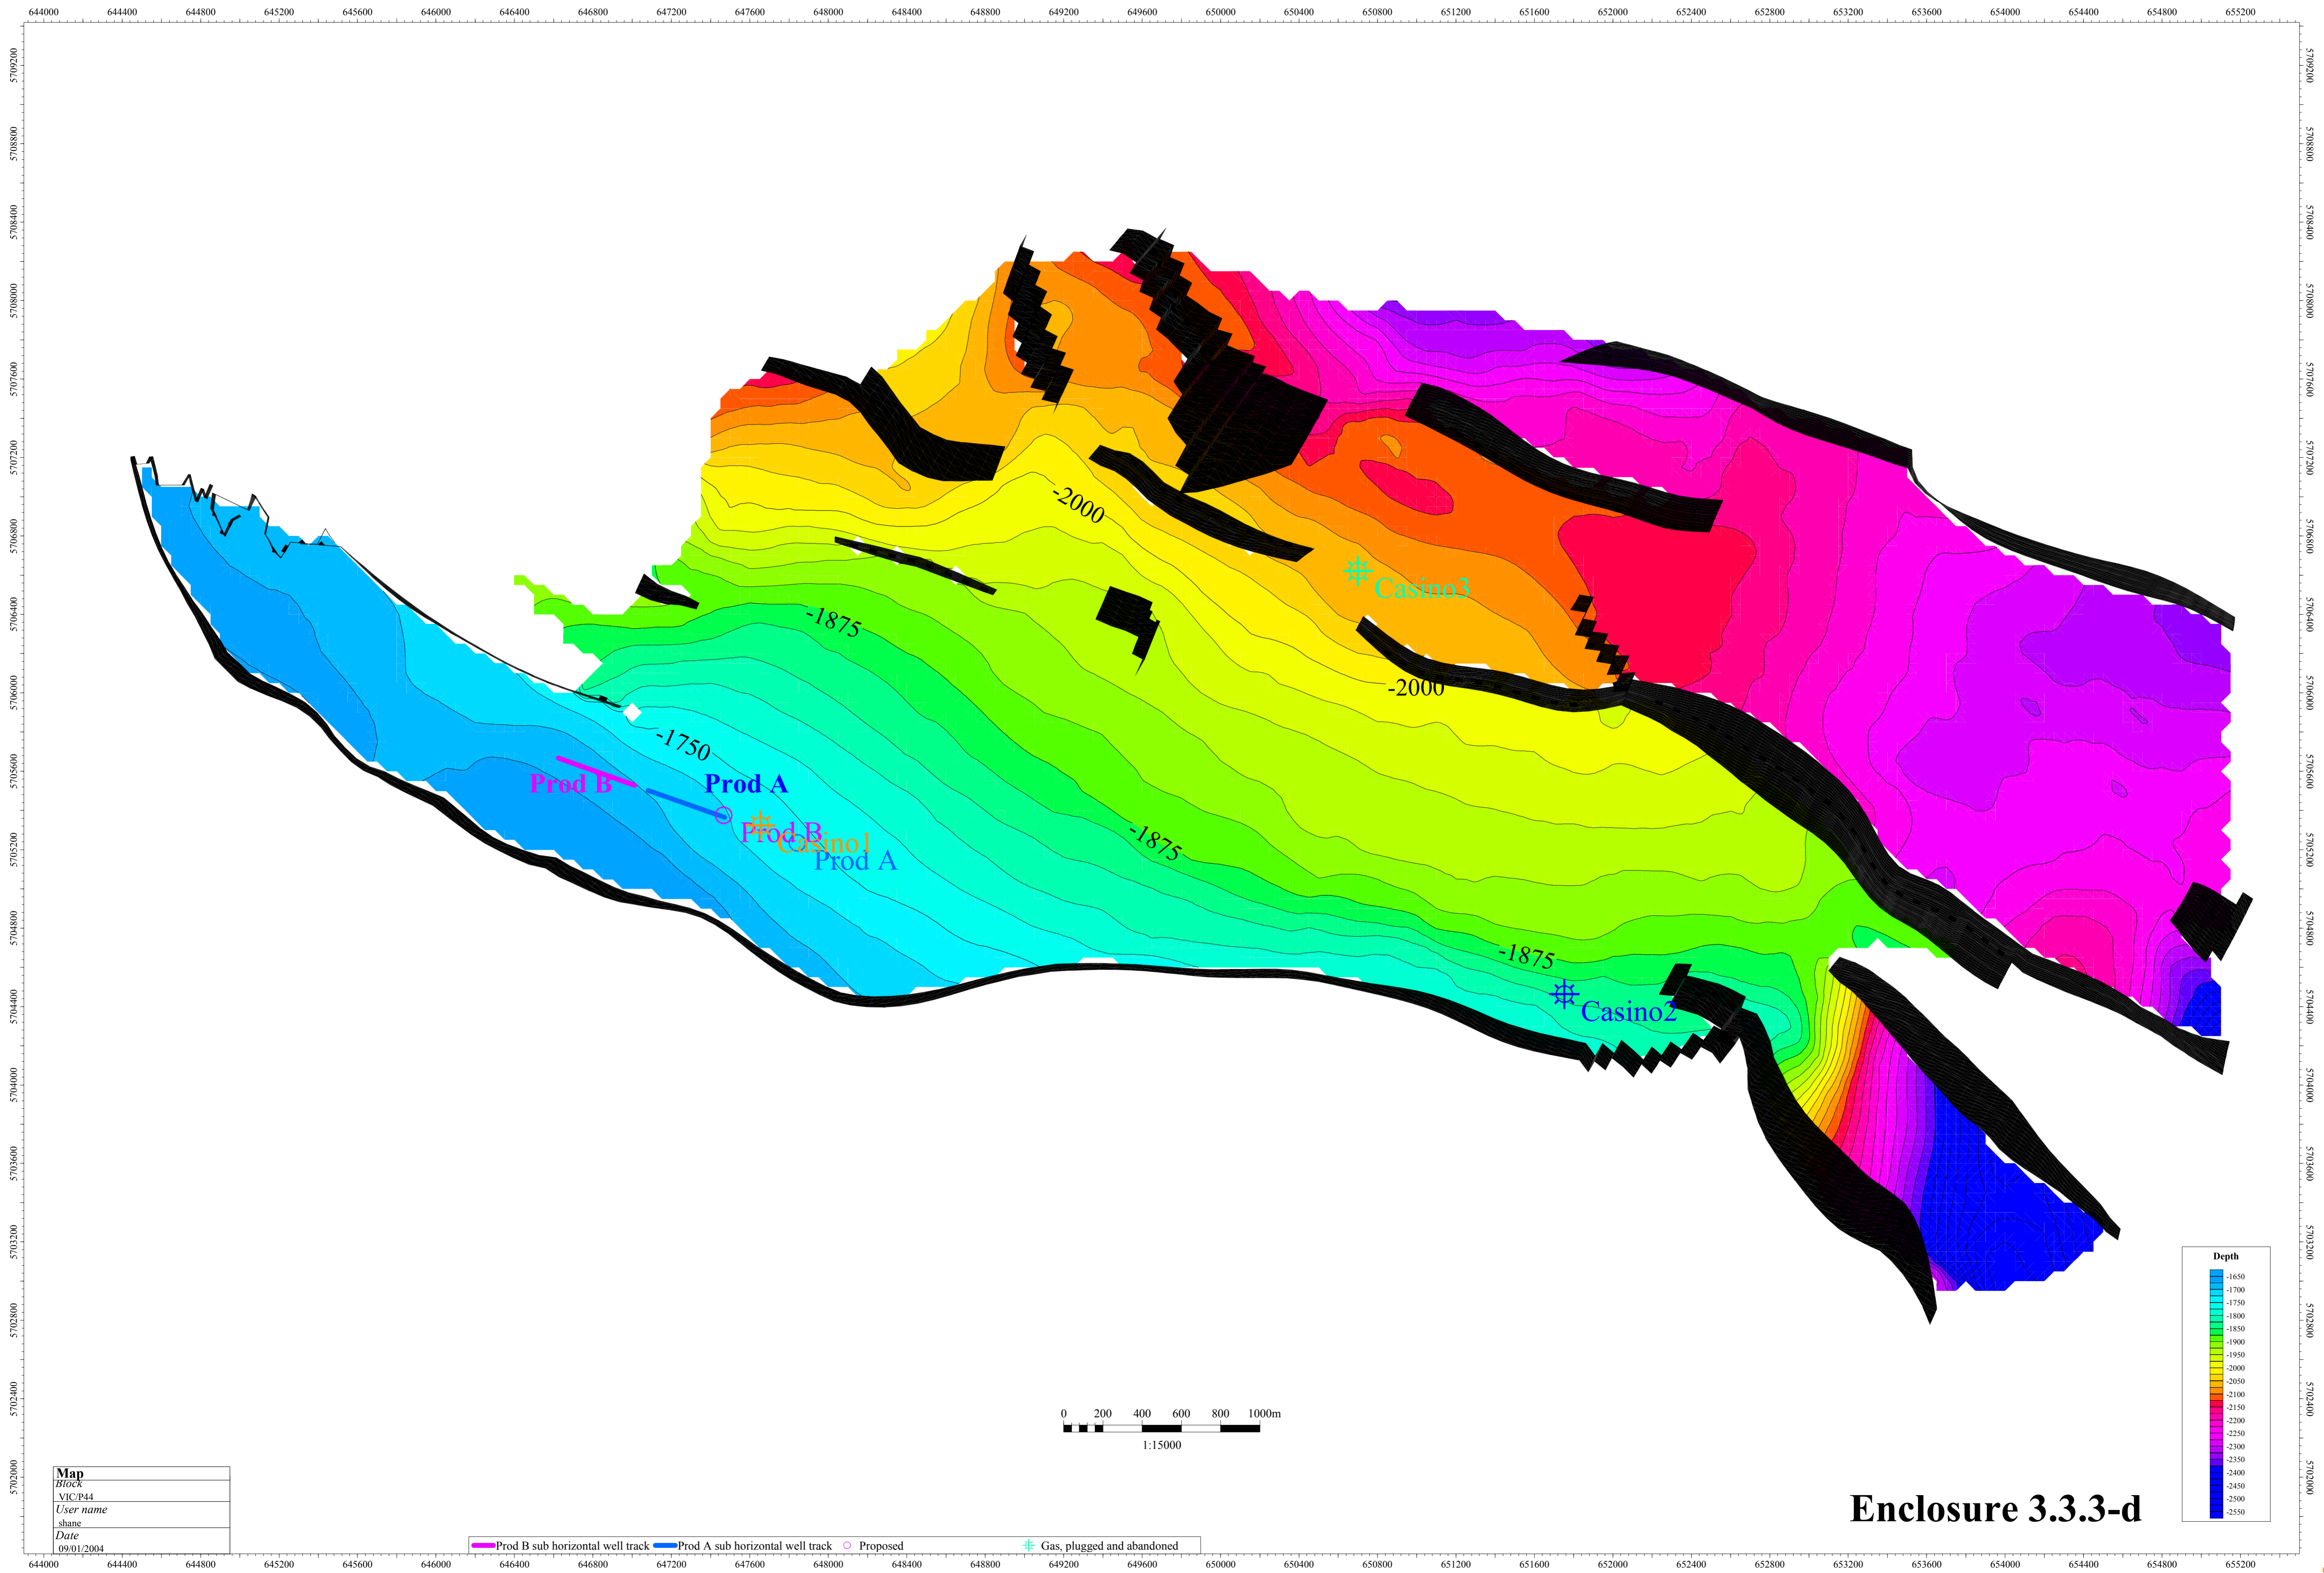

Top Lower Waarre A - Depth Sub Sea with development wells

Map
 Block
 VIC/P44
 User name
 shane
 Date
 09/01/2004

— Prod B sub horizontal well track
 — Prod A sub horizontal well track
 ○ Proposed
 # Gas, plugged and abandoned

Enclosure 3.3.3-d