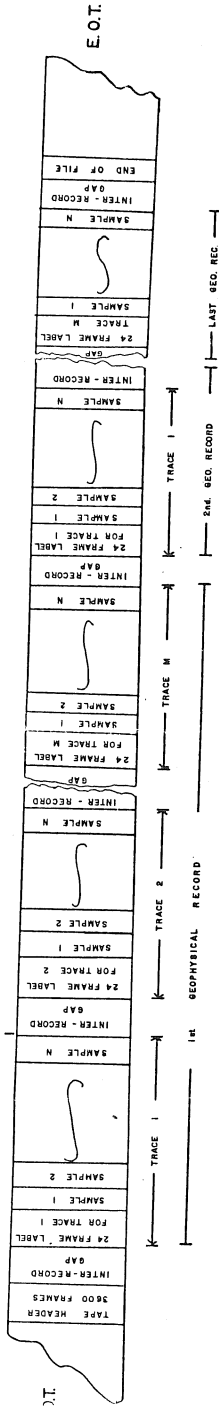

RAY 3300 / 1700 DE - MULTIPLEXED TAPE  
 16 BIT BINARY WORD  
 9 TRACK - IBM COMPATIBLE

SEE NOTE 1

PE009071

BIT CONFIGURATION

TAPE HEADS: HEADER IS MIXED  
 BINARY AND ECCDC.  
 TWO ECCDC CHARACTER/  
 WORD.  
 ONE ECCDC CHARACTER/  
 FRAME.

DATA: BITS IN THE  
 INDICATED POSITIONS  
 REPRESENT THE  
 INDICATED POWERS OF  
 2. BINARY RECORDING.  
 HIGH ORDER BIT IS A  
 SIGN BIT. DATA IS  
 RECORDED IN 2'S  
 COMPLEMENT, ODD PARITY.

NOTE 1: 3300 PROCESSED DATA CONTAINS A 52 BYTE TRAILER LABEL AT THE END OF EACH TRACE