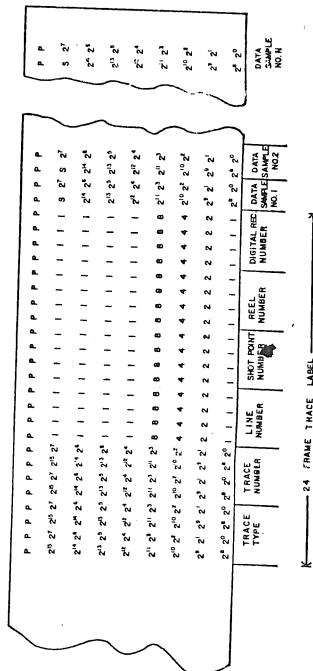

RAY 3300 / 1700 DE - MULTIPLEXED TAPE  
 16 BIT BINARY WORD  
 9 TRACK - IBM COMPATIBLE

SEE NOTE 1

PE009071

BIT CONFIGURATION

TAPE HEADS: HEADER IS MIXED  
 BINARY AND ECCDC.  
 TWO ECCDC CHARACTER/  
 WORD.  
 ONE ECCDC CHARACTER/  
 FRAME.

DATA: BITS IN THE  
 INDICATED POSITIONS  
 REPRESENT THE  
 INDICATED POWERS OF  
 2. BINARY RECORDING.  
 HIGH ORDER BIT IS A  
 SIGN BIT. DATA IS  
 RECORDED IN 2'S  
 COMPLEMENT, ODD PARITY.

NOTE 1: 3300 PROCESSED DATA CONTAINS A 52 BYTE TRAILER LABEL AT THE END OF EACH TRACE