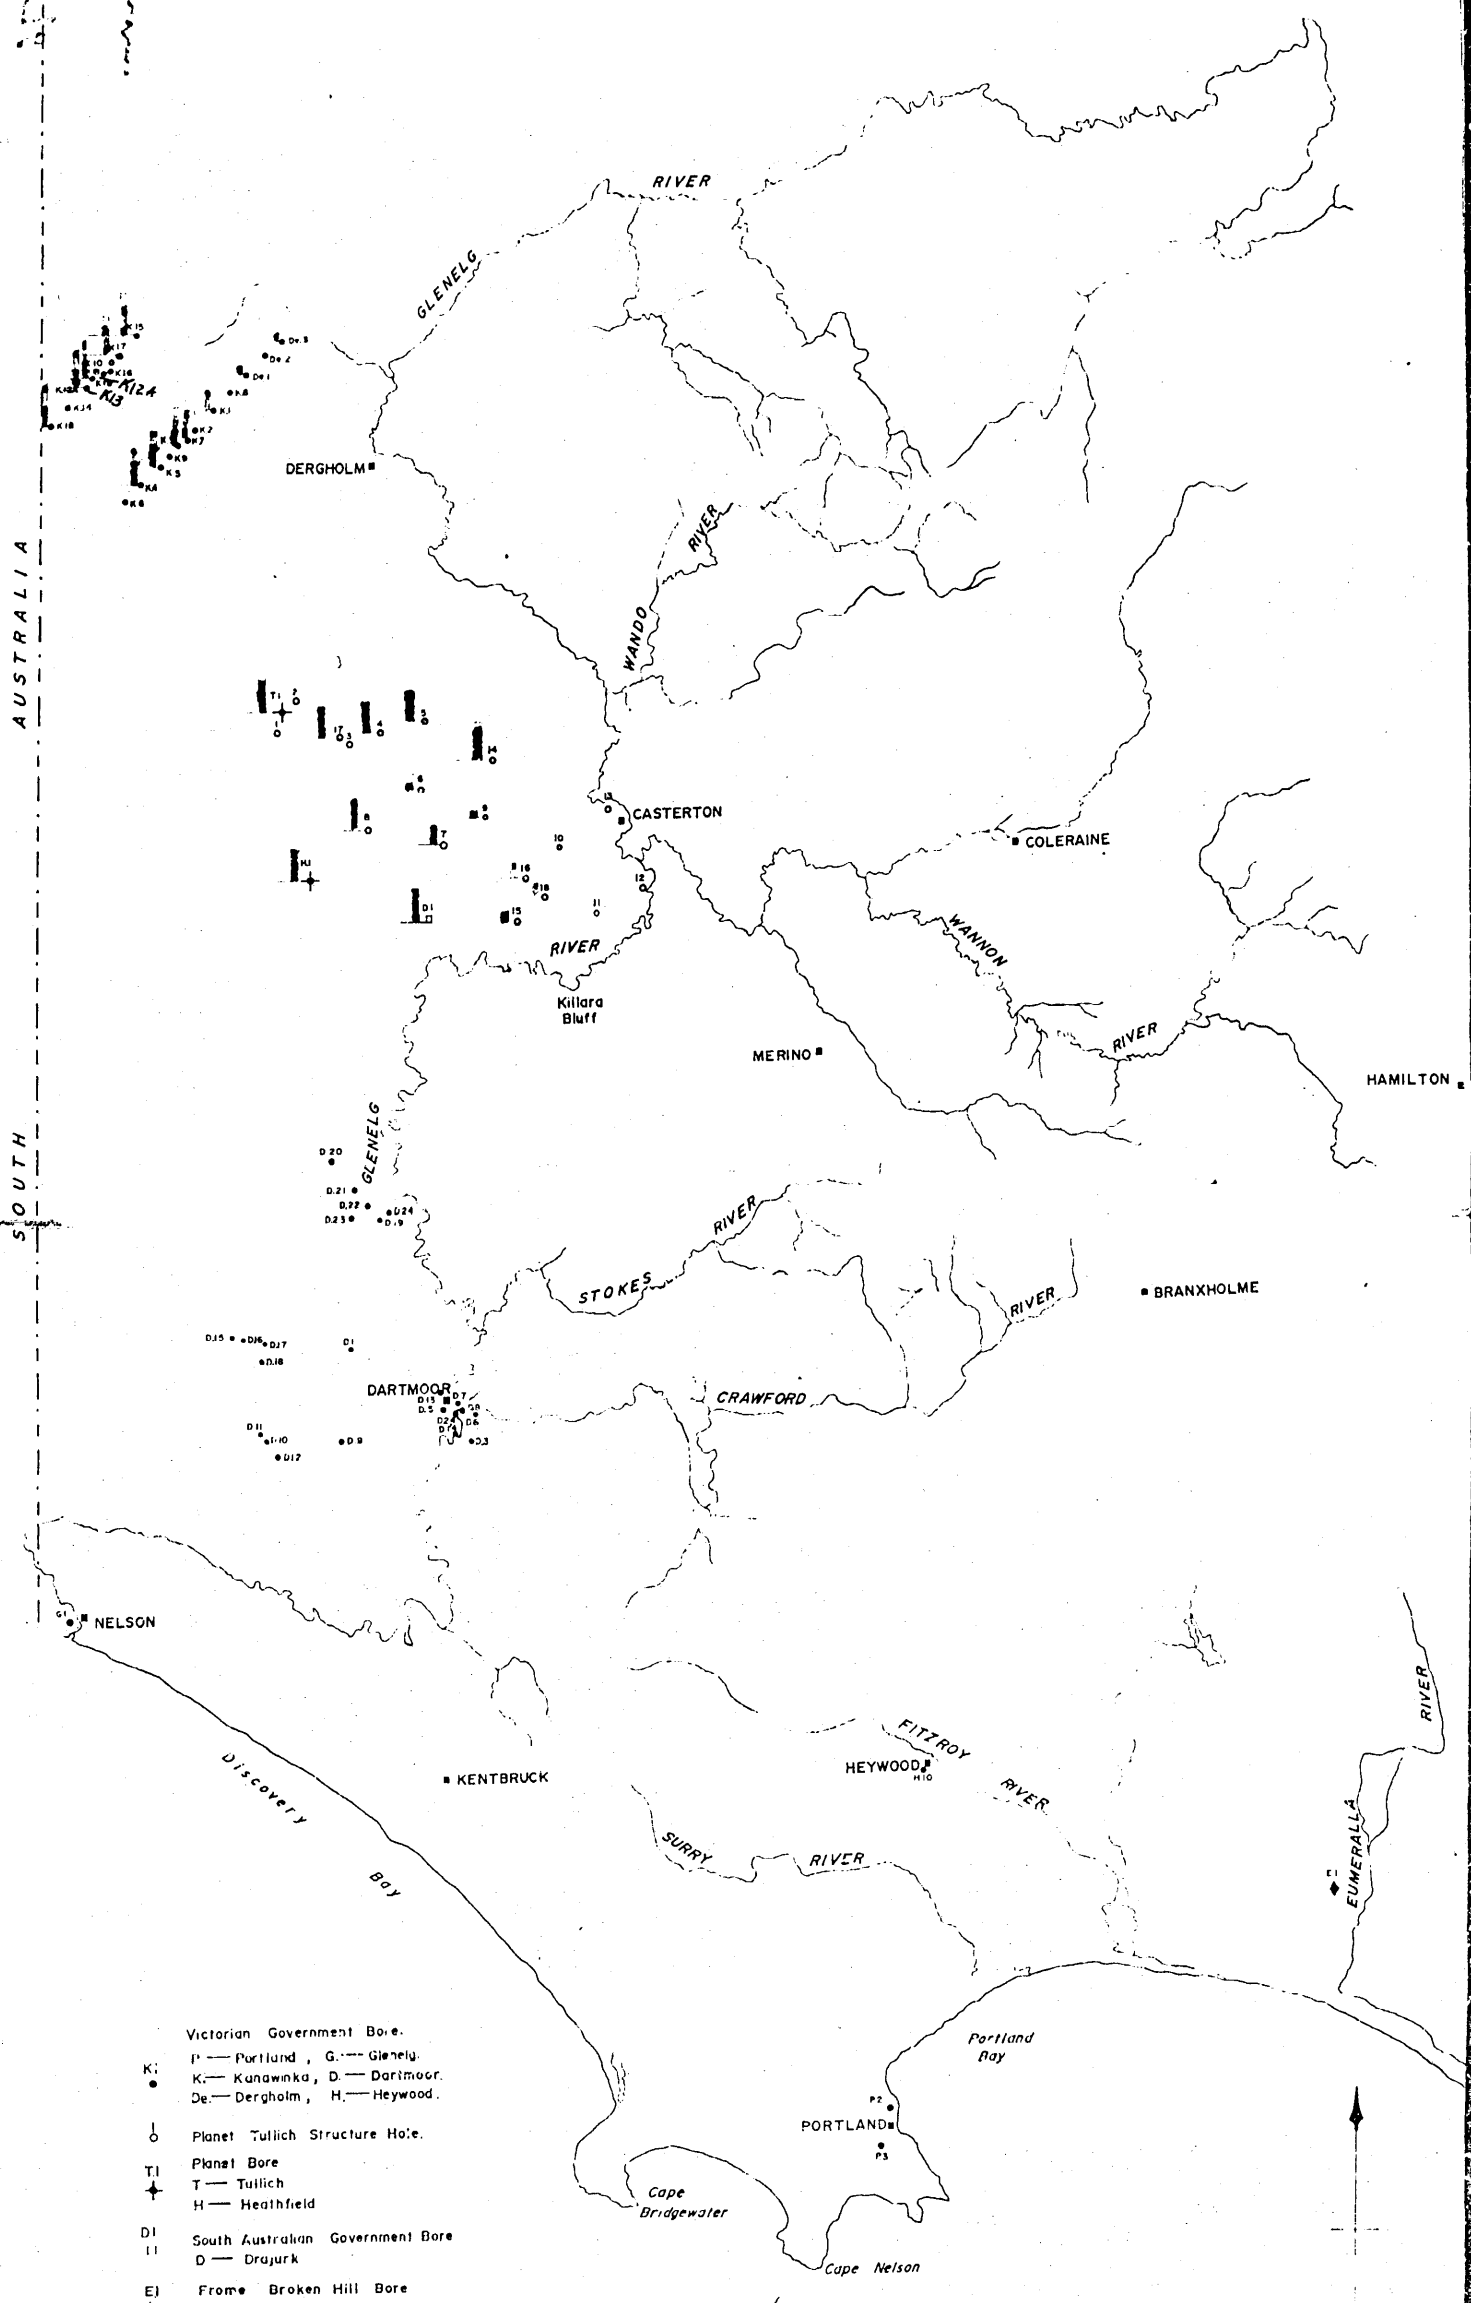

PE390704

1964/76

1964/76

BIOSTRATIGRAPHIC COMPILATION SOUTH-WEST VICTORIA

- Victorian Government Bore.
- P — Portland, G. — Glenelg.
 - K — Kunawinka, D. — Dartmoor.
 - De. — Dergholm, H. — Heywood.
- Planet Tullich Structure Hole.
- TI — Tullich
 - H — Heathfield
- South Australian Government Bore
- D — Draxuk
- From Broken Hill Bore
- EJ — Eumeralla

Microfilm by the Central Microfilm Bureau
Department of Crown Lands & Survey
3 Treasury Place
Melbourne, 3002

AUSTRALIA SOUTH