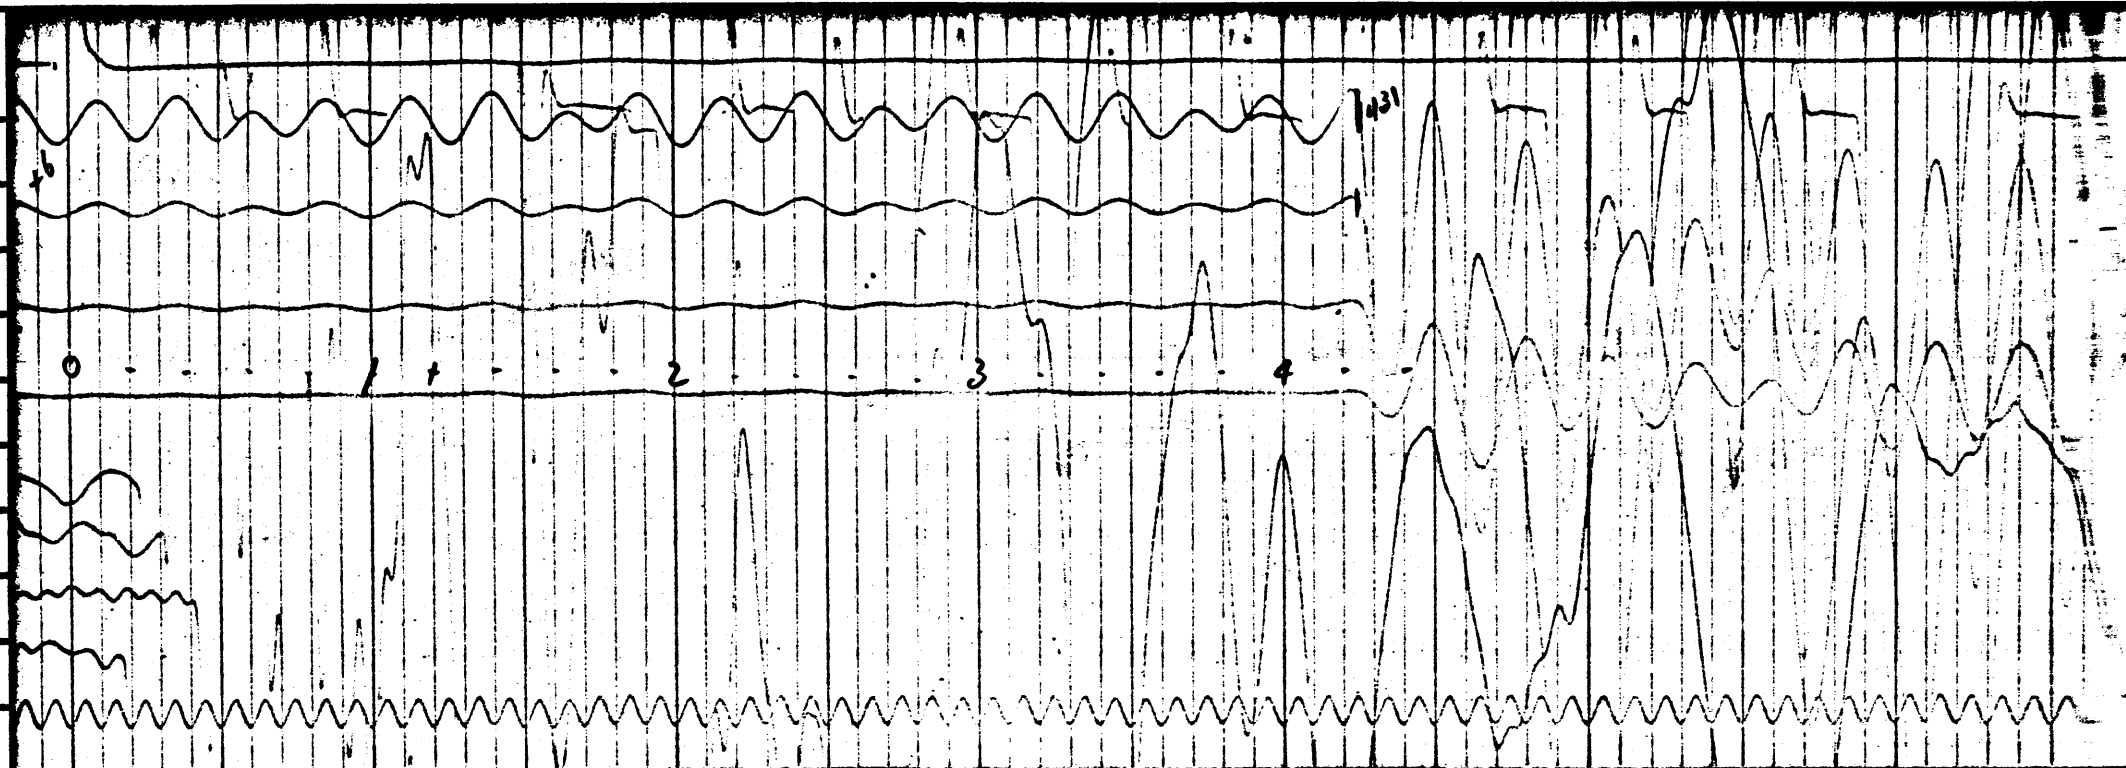

VELOCITY SURVEY

FOR: BEACH PETROLEUM N.L.

NAME: NORTH PAARATTE NO. 1

RECORD NO. 12

ELEV. K.B. 315'

DEPTH BELOW K.B. 3086'

ENERGY SOURCE Dyn.

SHOT DEPTH 2'

CHARGE SIZE 1 st.

ATTENUATION -20

OFFSET 36 m.

Velocity Data, Brisbane

VELOCITY SURVEY

FOR: BEACH PETROLEUM N.L.

NAME: NORTH PAARATTE NO. 1

RECORD NO. 13

ELEV. K.B. 315'

DEPTH BELOW K.B. 4360'

ENERGY SOURCE Dyn.

SHOT DEPTH 2'

CHARGE SIZE 1 st.

ATTENUATION -15

OFFSET 36 m.

Velocity Data, Brisbane