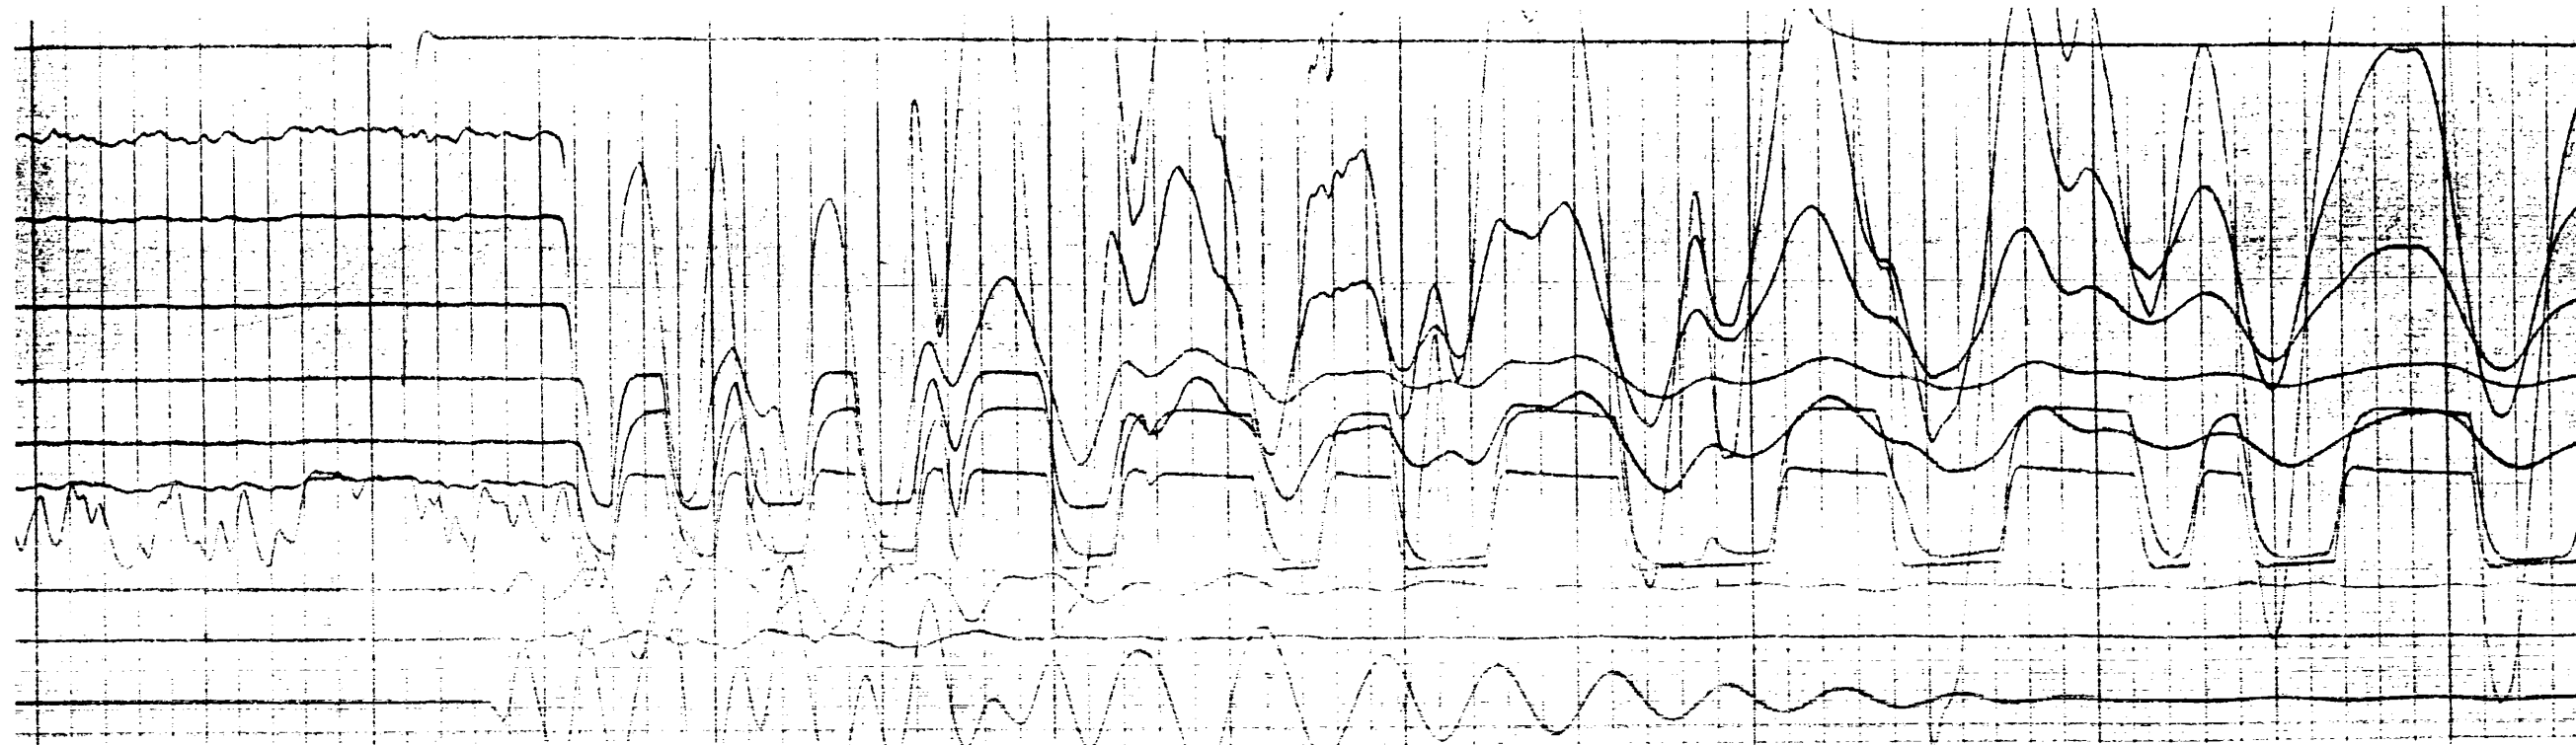

VELOCITY SURVEY

FOR : PHOENIX OIL AND GAS

NAME : BALLANGEICH #1

RECORD NO. 16

ELEV. K.B. 103.5

DEPTH BELOW K.B. 50.0

ENERGY SOURCE : AN-60

SHOT DEPTH : 0.3

CHARGE SIZE : G,DET

ATTENUATION :

OFFSET : 20.0

Velocity Data - Brisbane

Figure 4-16

VELOCITY SURVEY

FOR : PHOENIX OIL AND GAS

NAME : BALLANGEICH #1

RECORD NO. 15

ELEV. K.B. 103.5

DEPTH BELOW K.B. 83.0

ENERGY SOURCE : AN-60

SHOT DEPTH : 0.3

CHARGE SIZE : G,DET

ATTENUATION :

OFFSET : 20.0