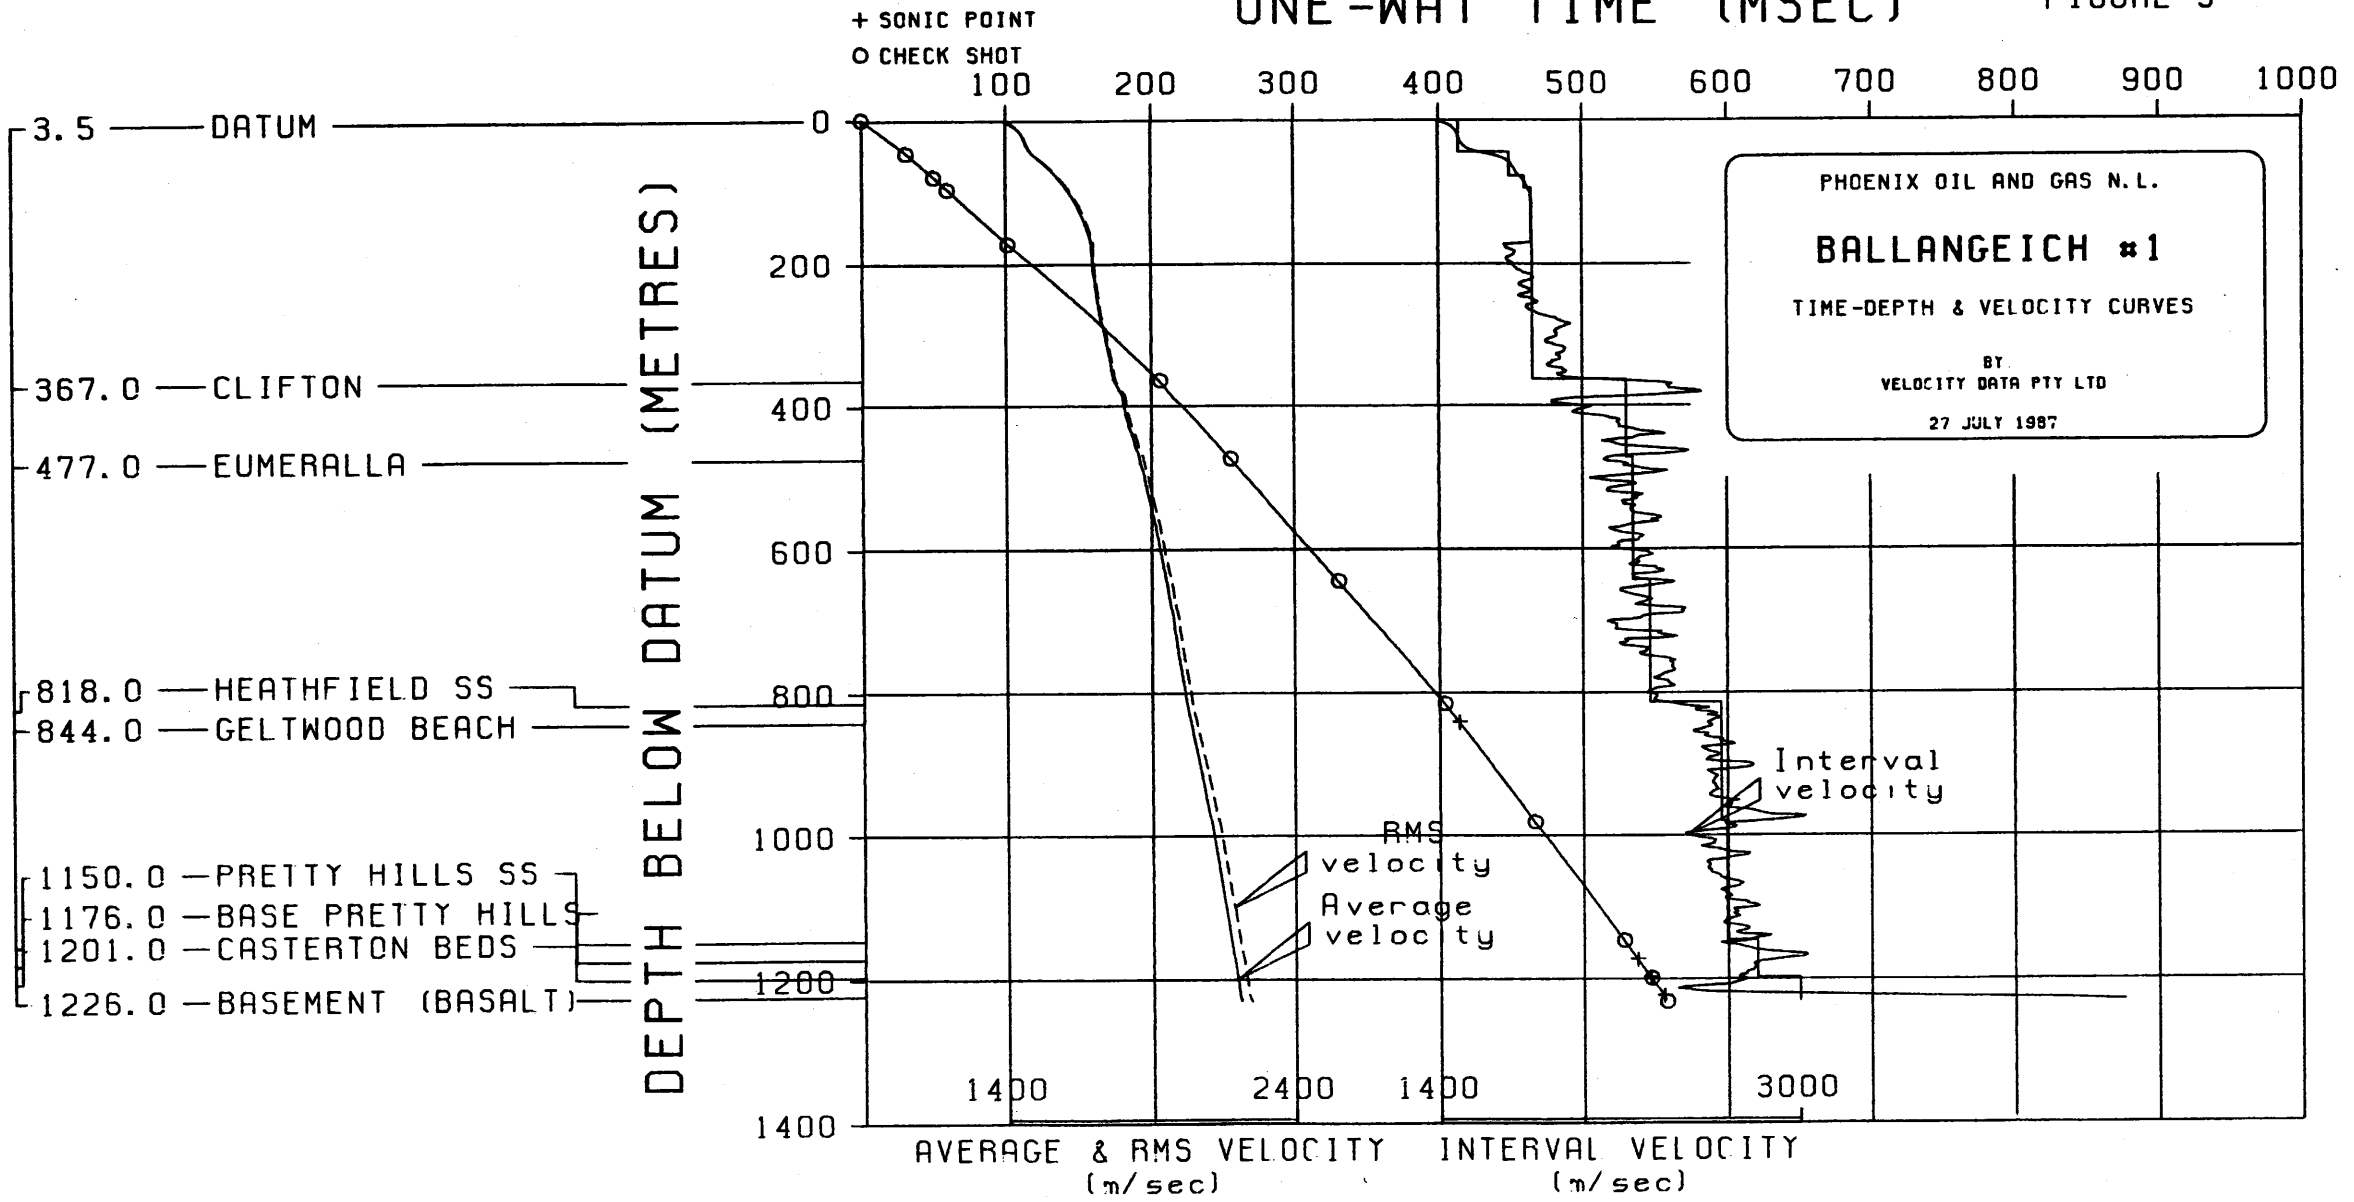

ONE-WAY TIME (MSEC)

FIGURE 3

PHOENIX OIL AND GAS N.L.
BALLANGEICH #1
 TIME-DEPTH & VELOCITY CURVES
 BY
 VELOCITY DATA PTY LTD
 27 JULY 1987