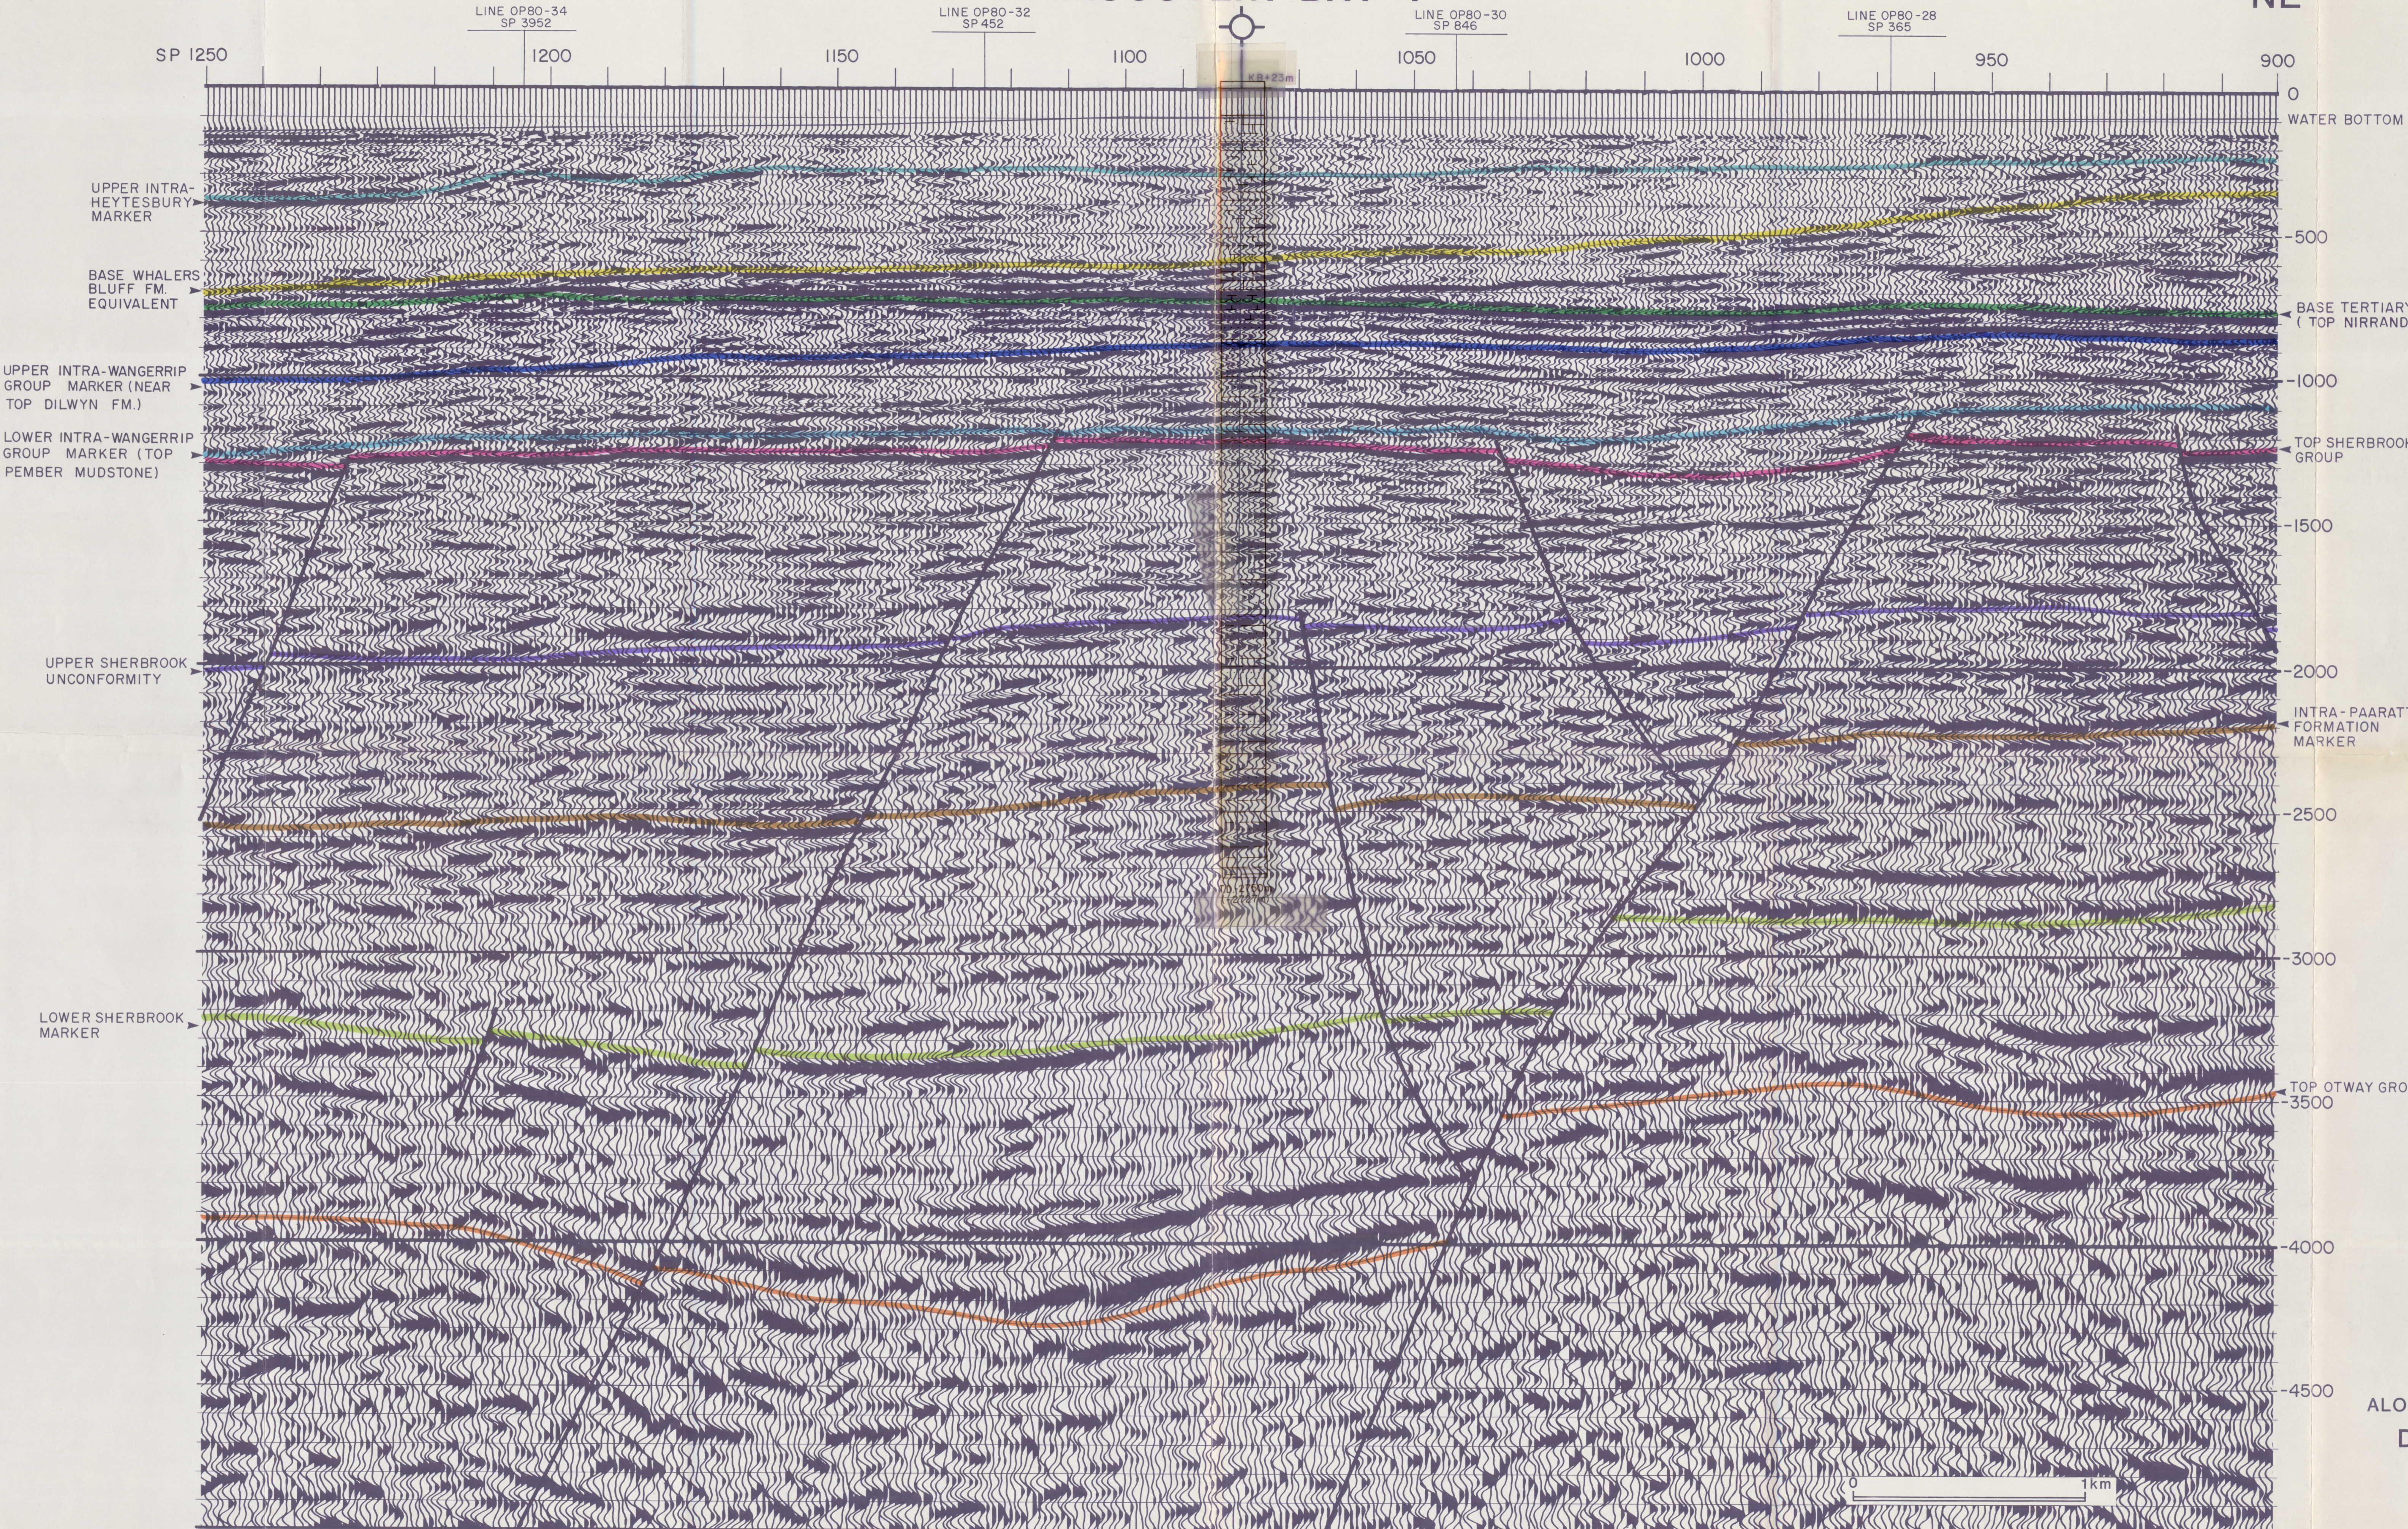

SW

DISCOVERY BAY-1

NE

OIL and GAS DIVISION

23 MAR 1983

W 783 DISCOVERY BAY-1 W.C.R.

Box 783

PHILLIPS AUSTRALIAN OIL COMPANY
 SEISMIC DEPTH SECTION
 ALONG PART OF SEISMIC LINE OP80-17
 DISCOVERY BAY No.1
 STRATIGRAPHY

G.R. YARROW

SEPTEMBER 16, 1982

B-5641 ENCLOSURE 5