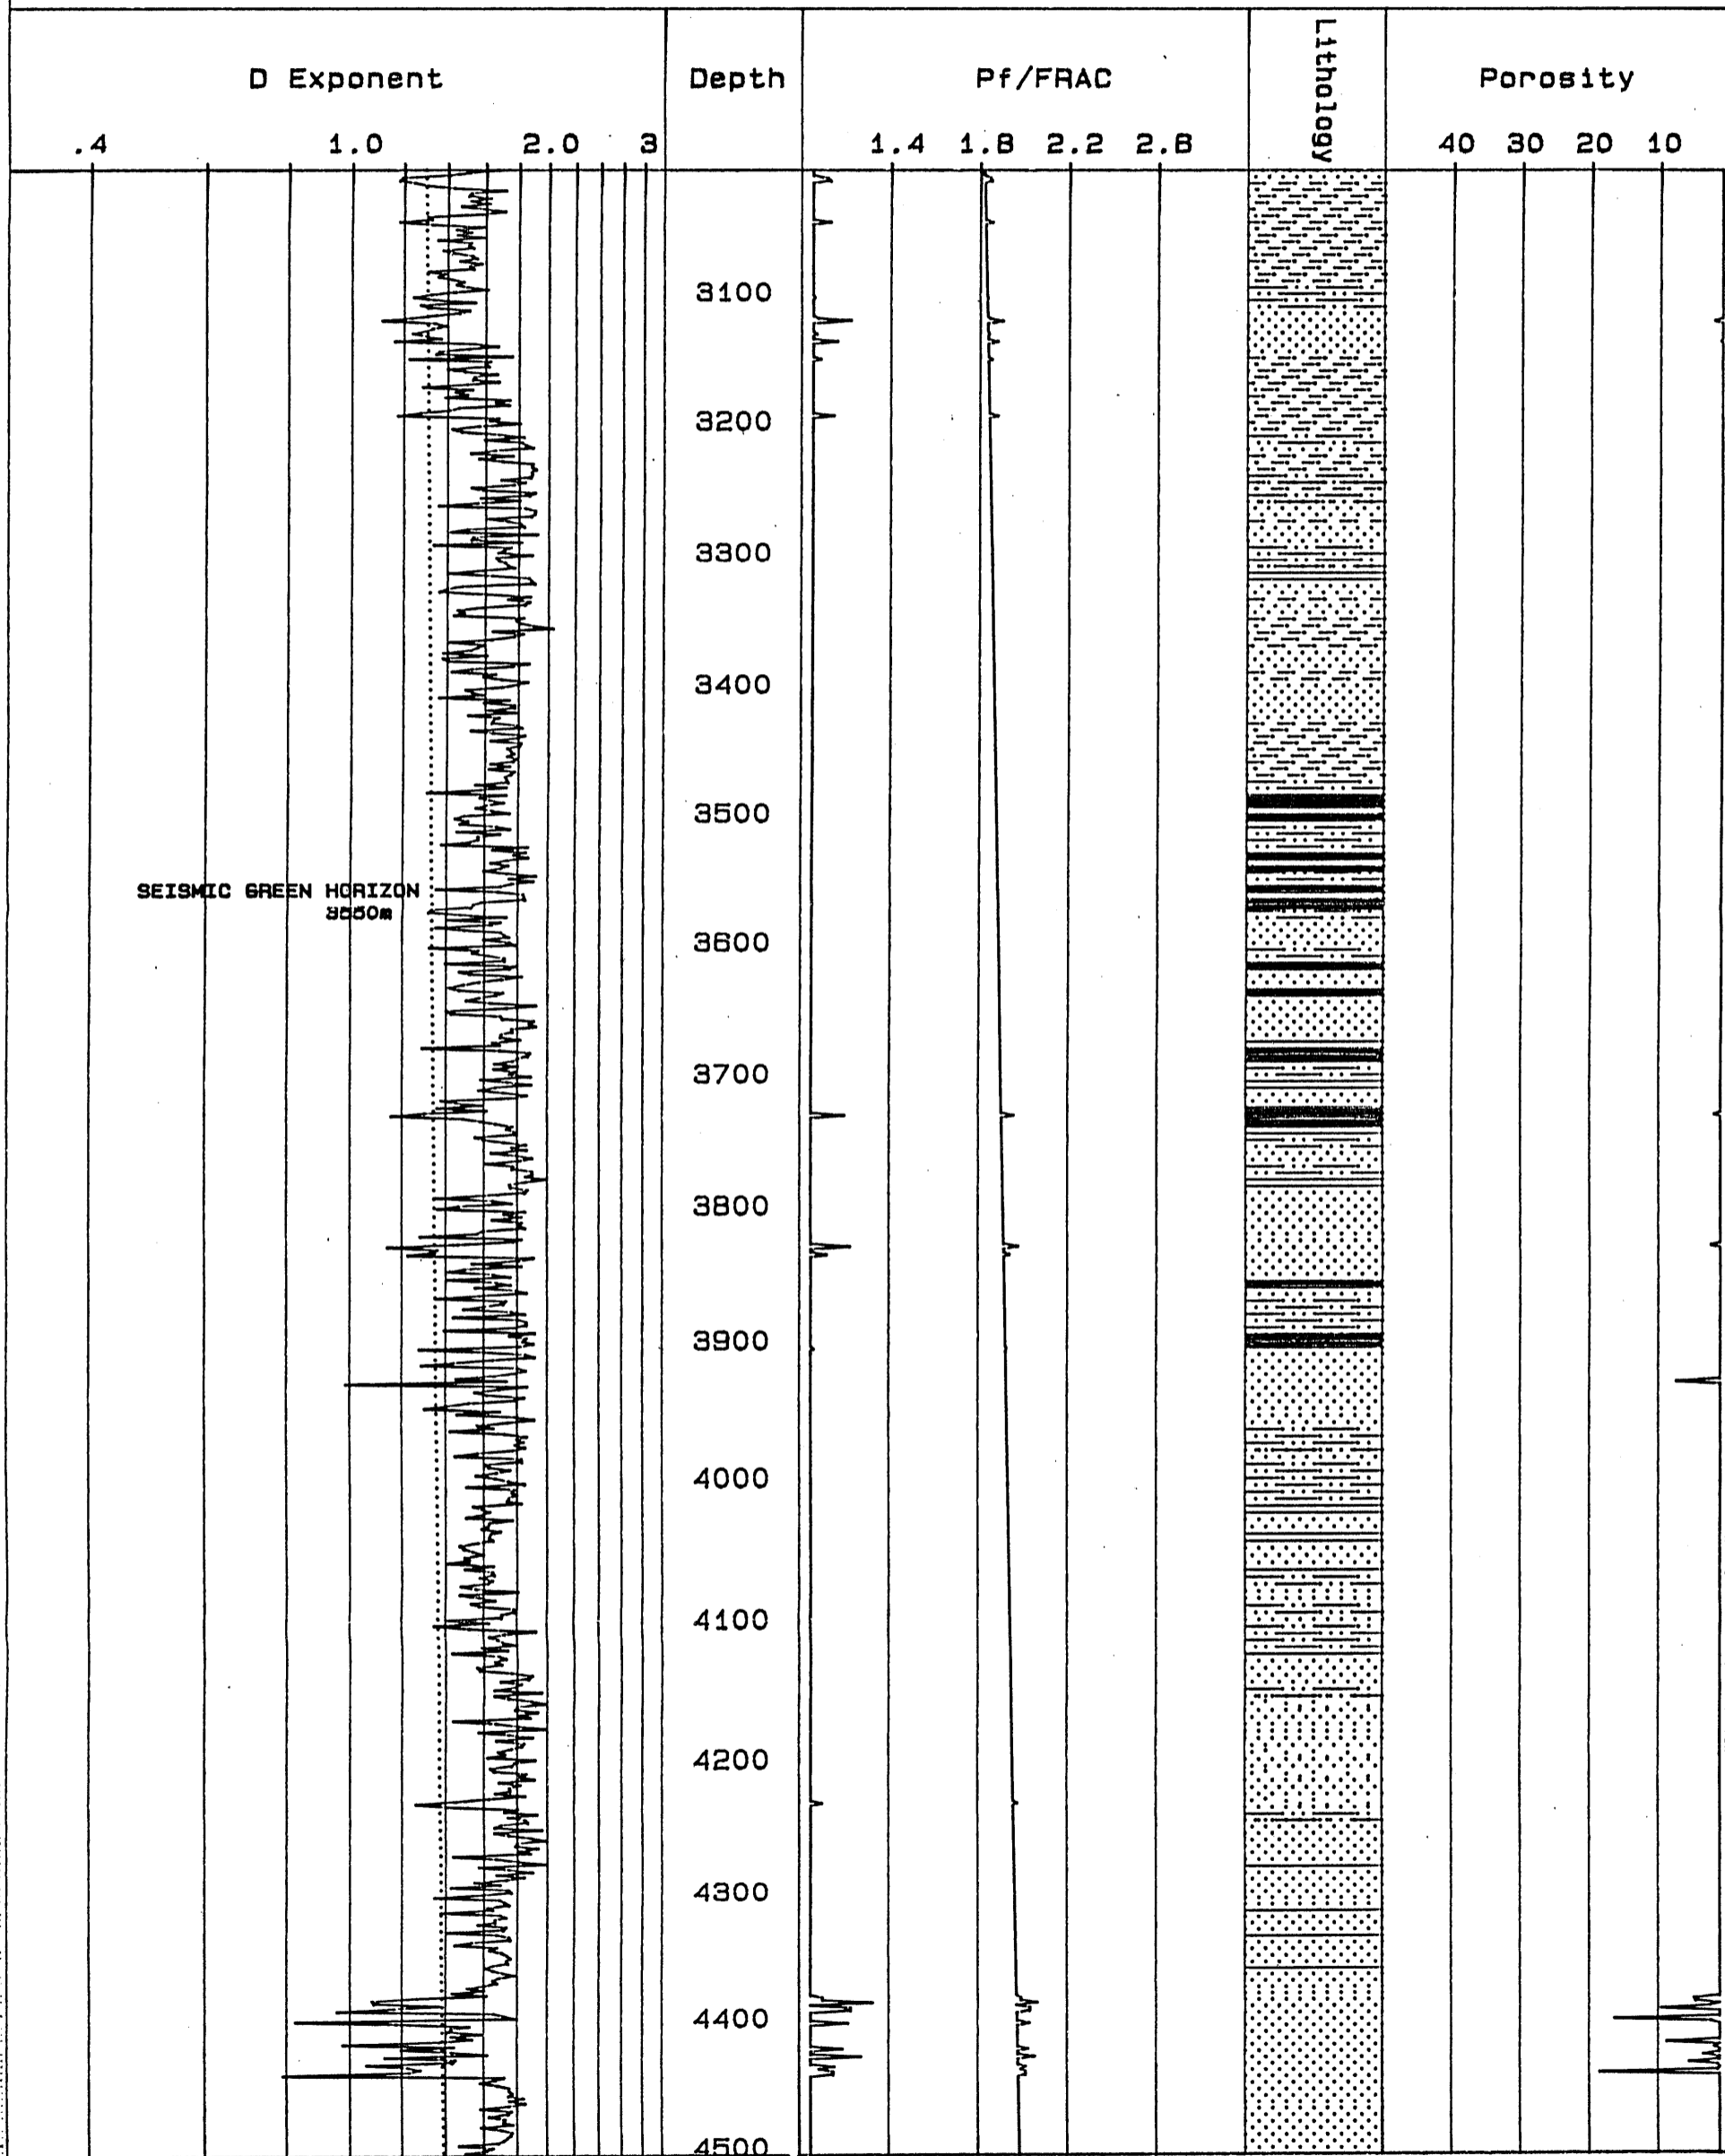

ZERO

PHILLIPS

HERMES # 1

Scale 1/ 5000

SEISMIC GREEN HORIZON
3550m