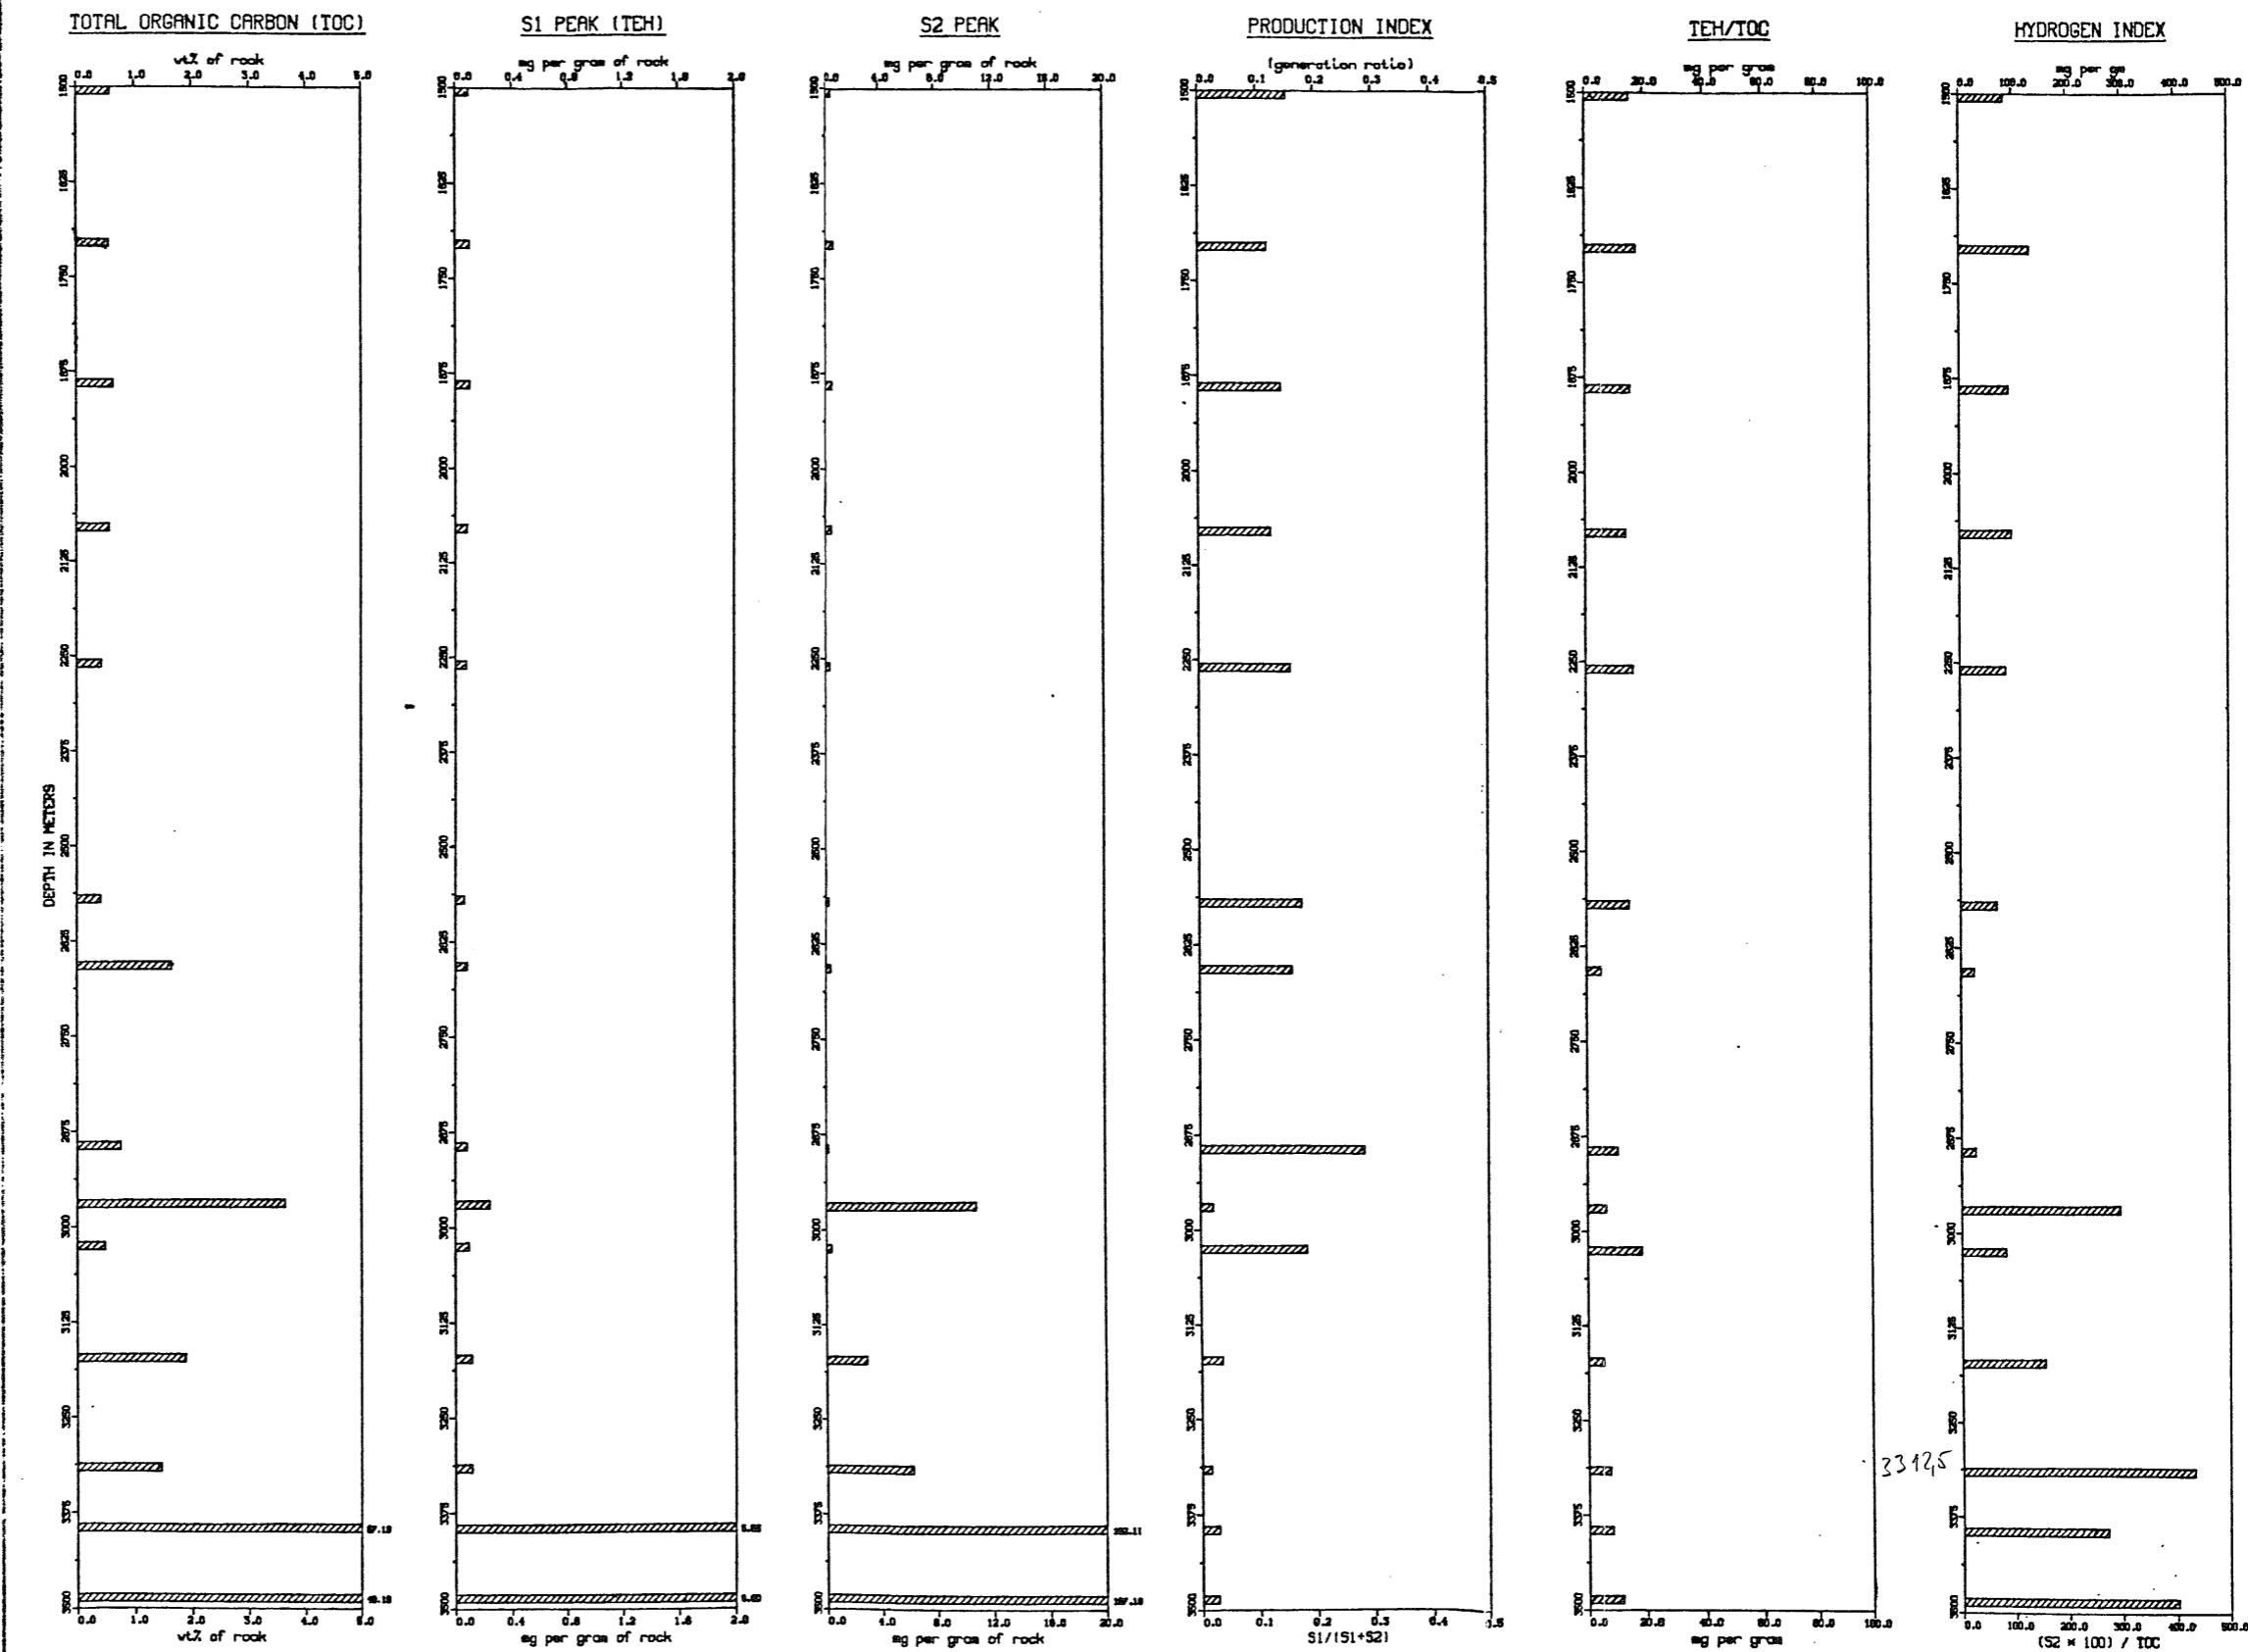

HELIOS #1, OFF-SHORE VICTORIA, AUSTRALIA

PYROLYSIS DATA

DEPT. NAT. RES & ENV

PE904991

EPS REPORT • 2442L

LEGEND
CUTTINGS
CORE
VERTICAL SCALE:
1/2 INCH = 250 METERS

Helios 1 R