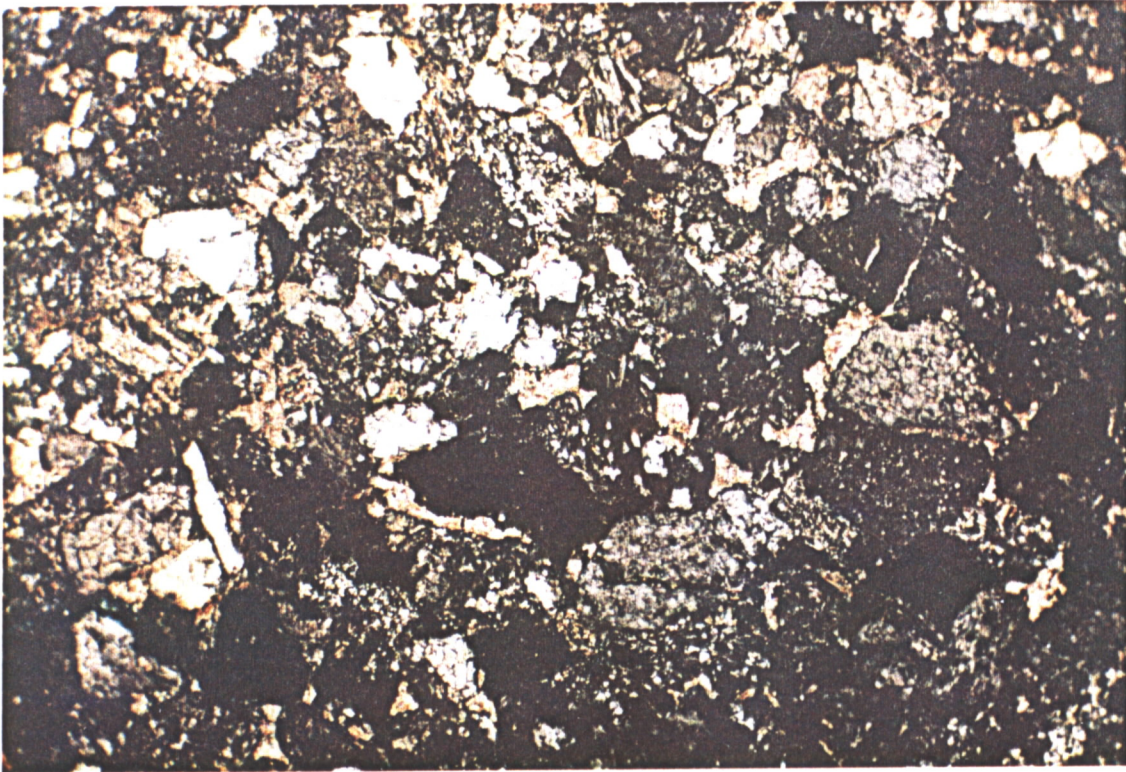

PHOTO 9 WIND. 2 2531M CARBONATE CEMENTED ARENITE. NIC CROS.  
FIELD WIDTH 1.8MM

PHOTO 9 WIND. 2 2531M CARBONATE PARTLY REPLACING FELDSPAR IN  
IN LITHIC ARKOSIC ARENITE. NIC CROS. FIELD WIDTH 0.7MM