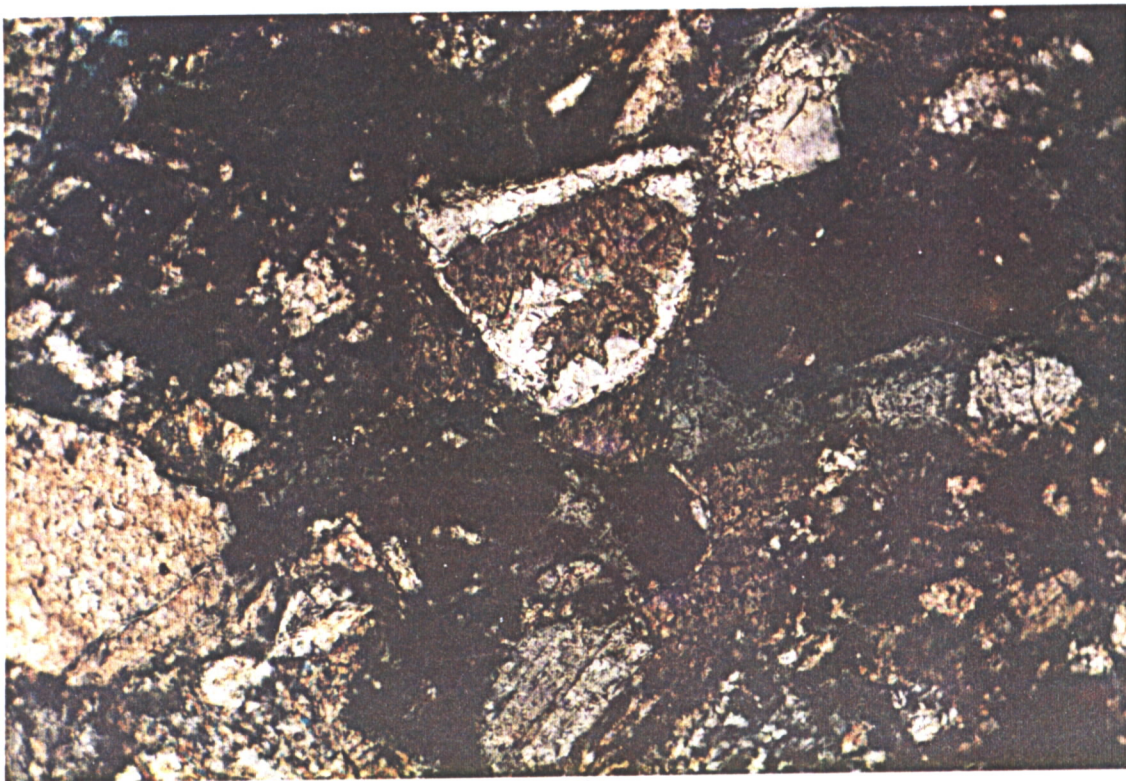

PHOTO 9 WIND. 2 2531M CARBONATE CEMENTED ARENITE. NIC CROS.  
FIELD WIDTH 1.8MM

PHOTO 9 WIND. 2 2531M CARBONATE PARTLY REPLACING FELDSPAR IN  
IN LITHIC ARKOSIC ARENITE. NIC CROS. FIELD WIDTH 0.7MM