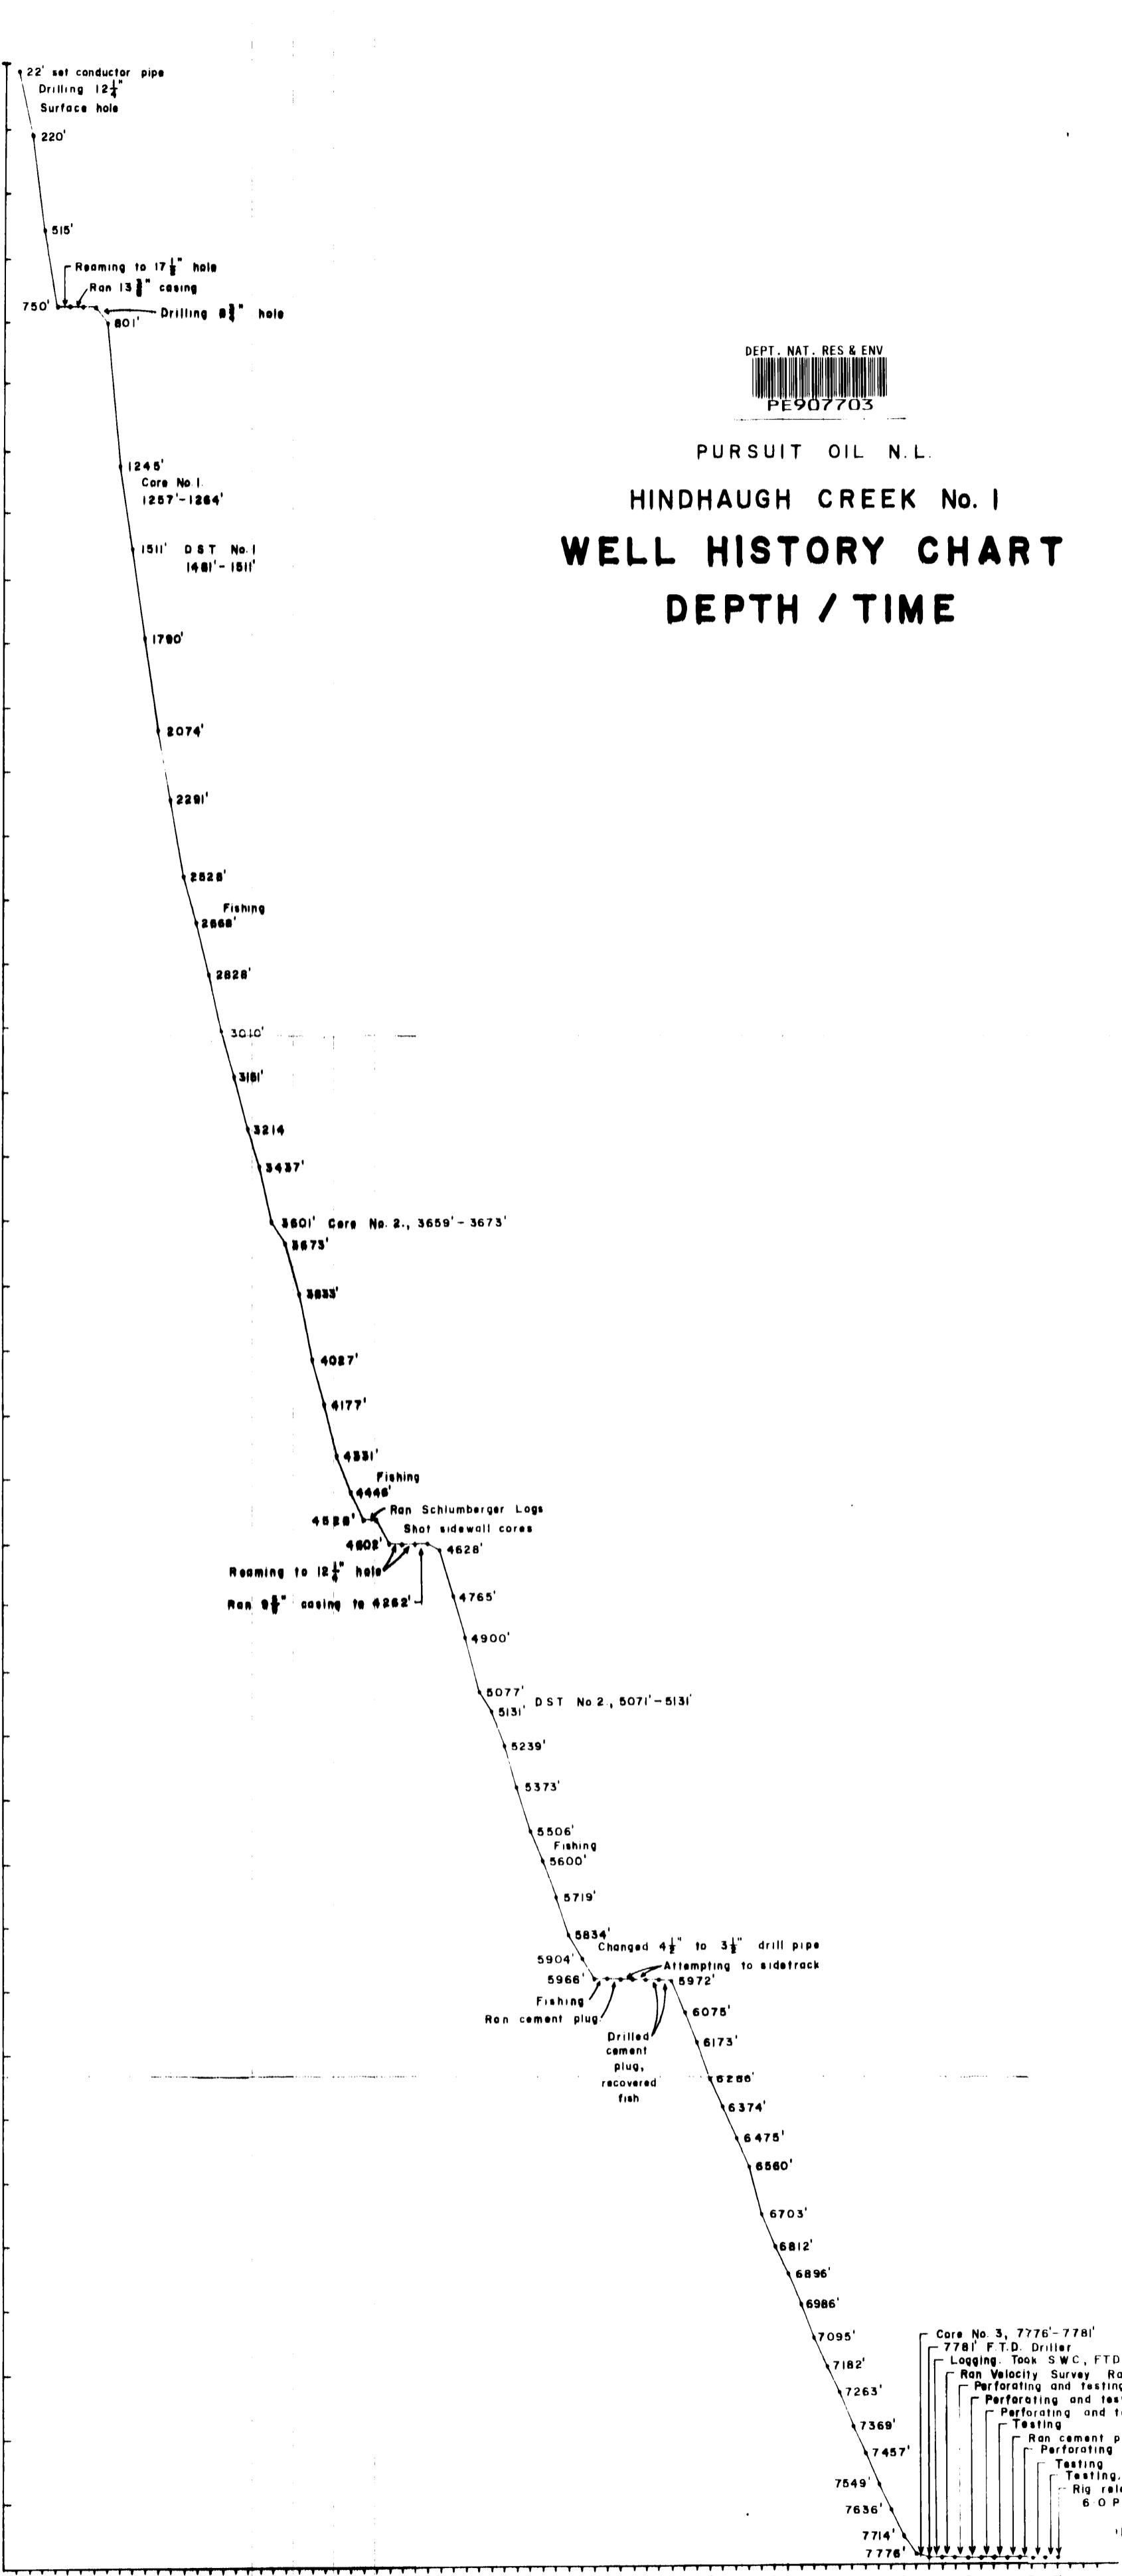

Depth below K.B. Surface +245' ASL (K.B.)

FEET

IN

DEPTH

PURSUIT OIL N.L.

HINDHAUGH CREEK No. 1

# WELL HISTORY CHART

## DEPTH / TIME

Feb. 1970

21-8-'69 DAY 1  
25-8-'69 DAY 5  
30-8-'69 DAY 10  
4-9-'69 DAY 15  
9-9-'69 DAY 20  
14-9-'69 DAY 25  
19-9-'69 DAY 30  
24-9-'69 DAY 35  
29-9-'69 DAY 40  
4-10-'69 DAY 45  
9-10-'69 DAY 50  
14-10-'69 DAY 55  
19-10-'69 DAY 60  
24-10-'69 DAY 65  
29-10-'69 DAY 70  
3-11-'69 DAY 75  
8-11-'69 DAY 80  
10-11-'69 DAY 82