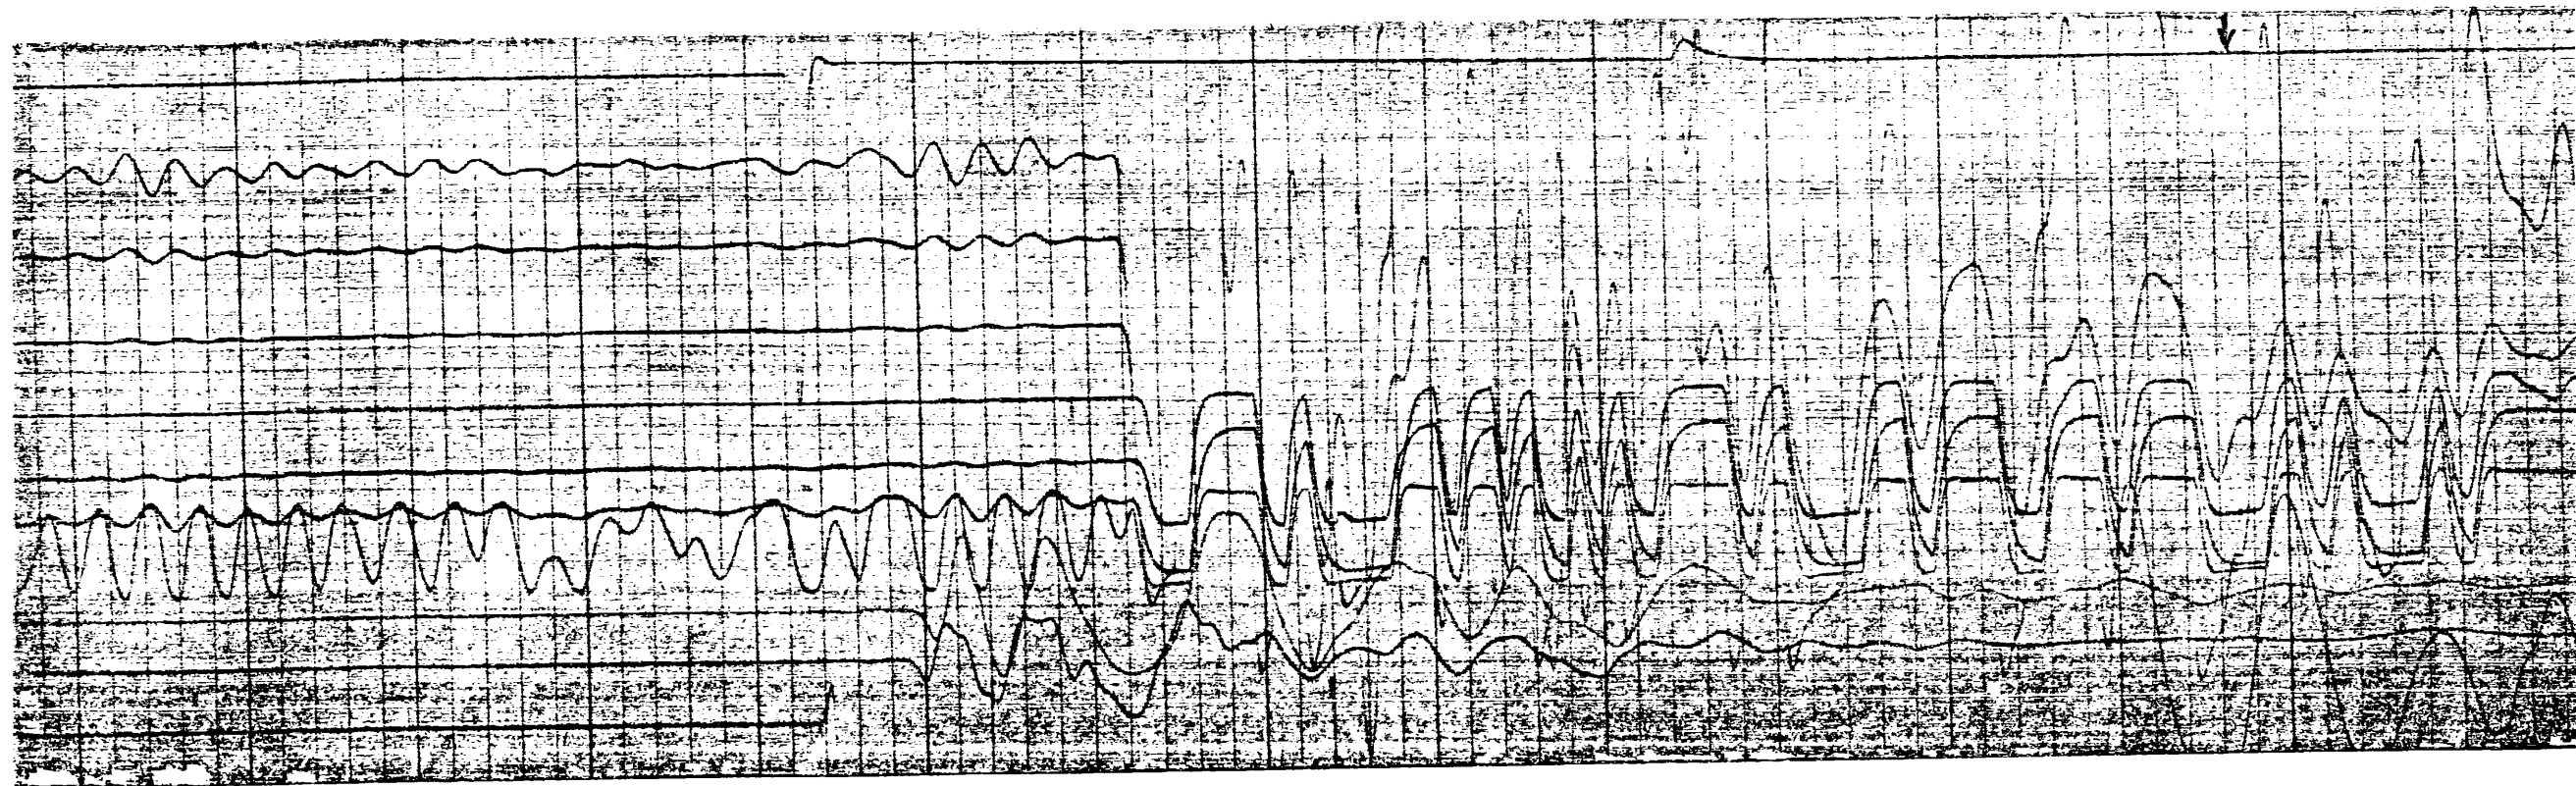

VELOCITY SURVEY
 FOR : PHOENIX OIL AND GAS
 NAME : BALLANGEICH #1
 RECORD NO. 11
 ELEV. K.B. 103.5
 DEPTH BELOW K.B. 176.0
 ENERGY SOURCE : AN-60
 SHOT DEPTH : 1.0
 CHARGE SIZE : 1.0
 ATTENUATION :
 OFFSET : 33.1
 Velocity Data - Brisbane
 Figure 4-11

DEPT. NAT. RES & ENV

 PE905672

Figure 4-12
VELOCITY SURVEY
 FOR : PHOENIX OIL AND GAS
 NAME : BALLANGEICH #1
 RECORD NO. 12
 ELEV. K.B. 103.5
 DEPTH BELOW K.B. 100.0
 ENERGY SOURCE : AN-60
 SHOT DEPTH : 0.3
 CHARGE SIZE : G,DET
 ATTENUATION :
 OFFSET : 29.0
 Velocity Data - Brisbane