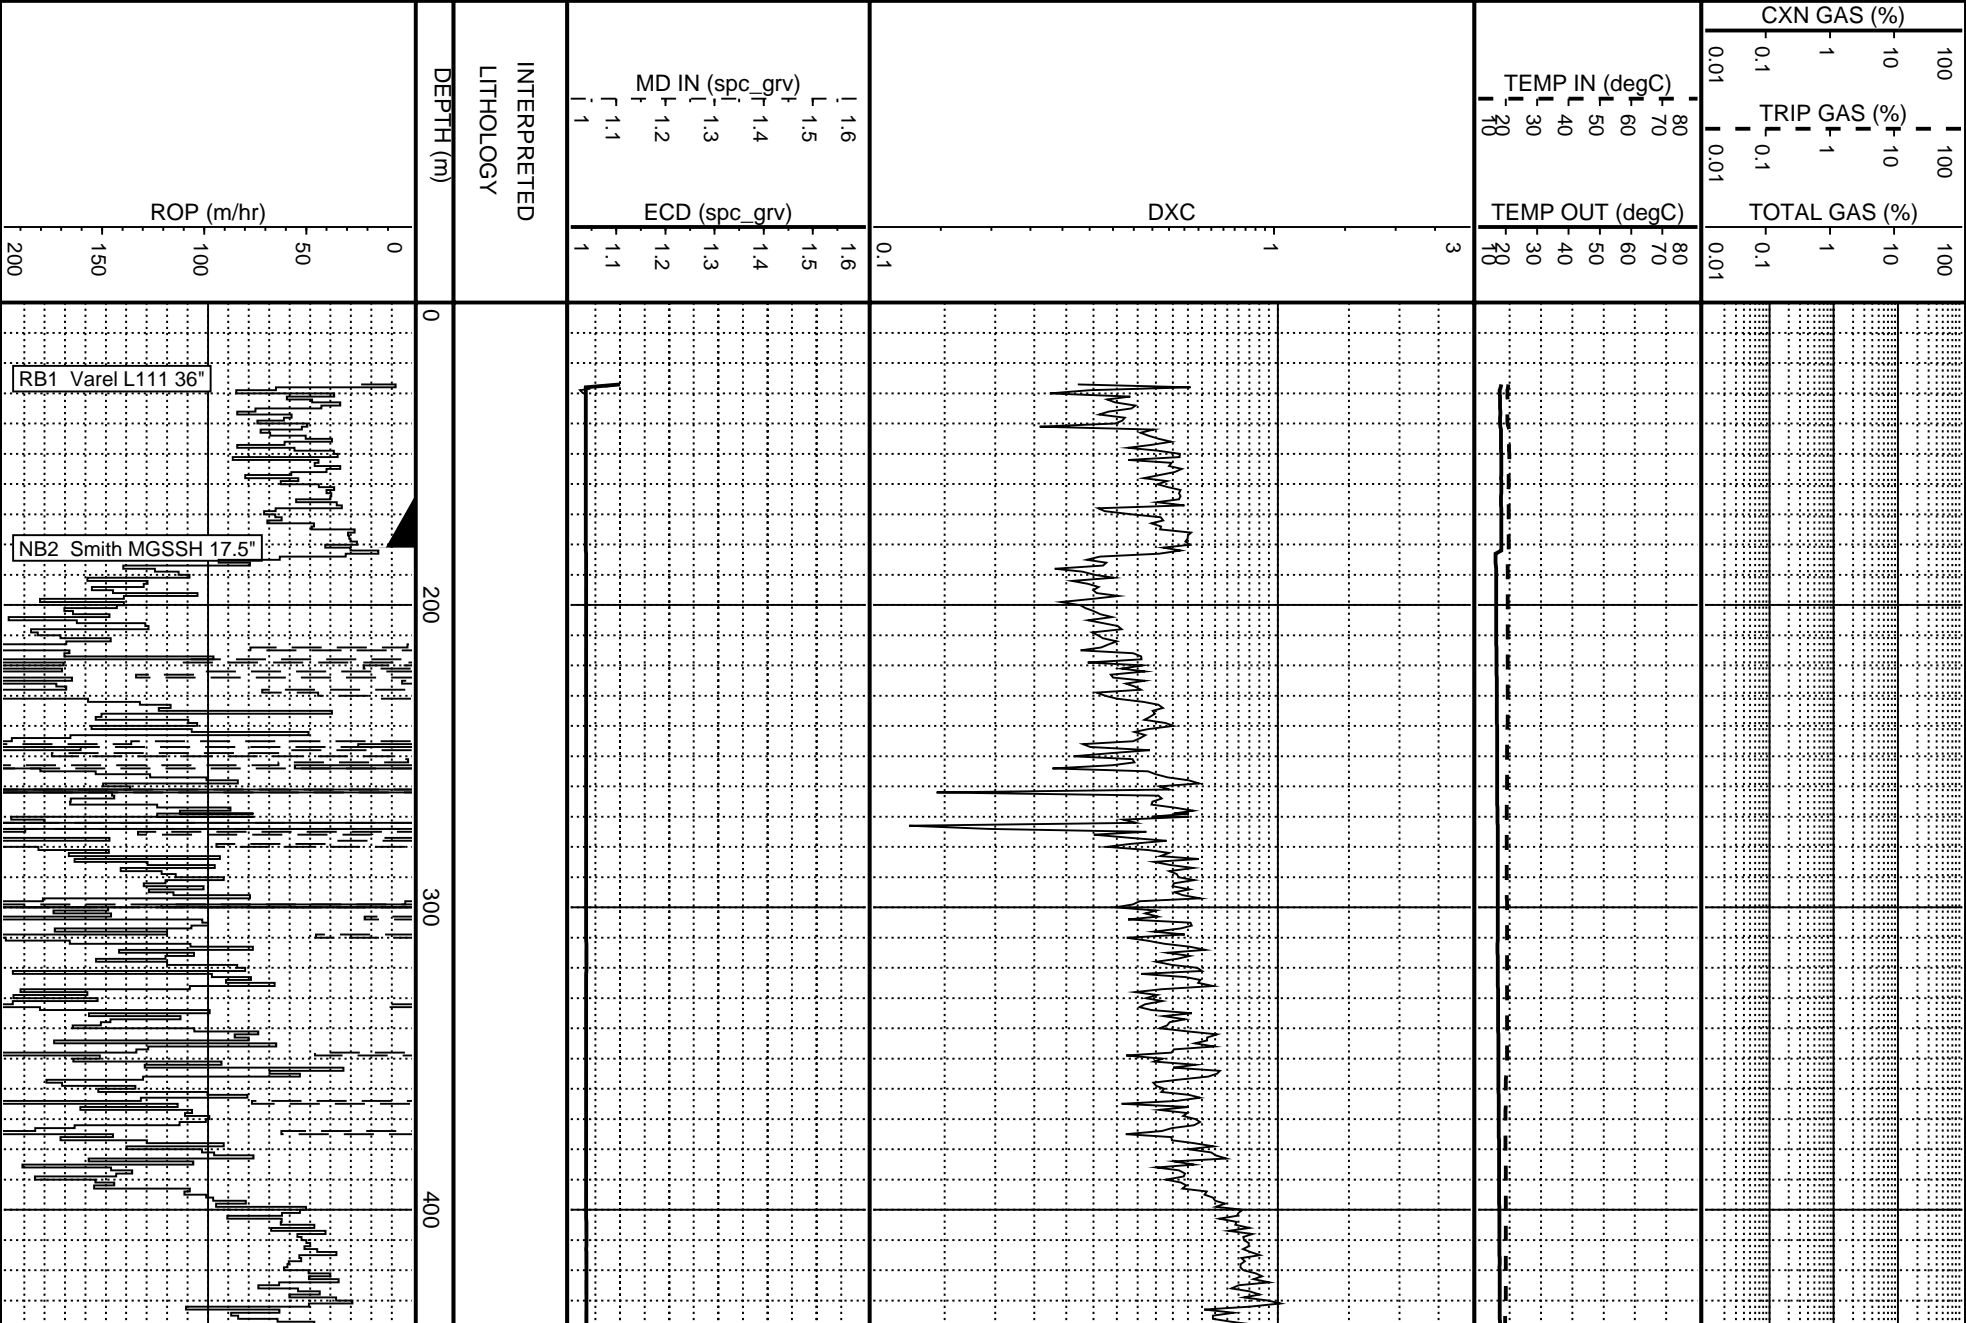

INTEQ

PRESSURE DATA PLOT

Thylacine-1

SCALE: 1:2500.0

2000

2100

2200

2300

2400

CB1 Security CD93 8.5"

NB5 Hughes HC408 8.5"