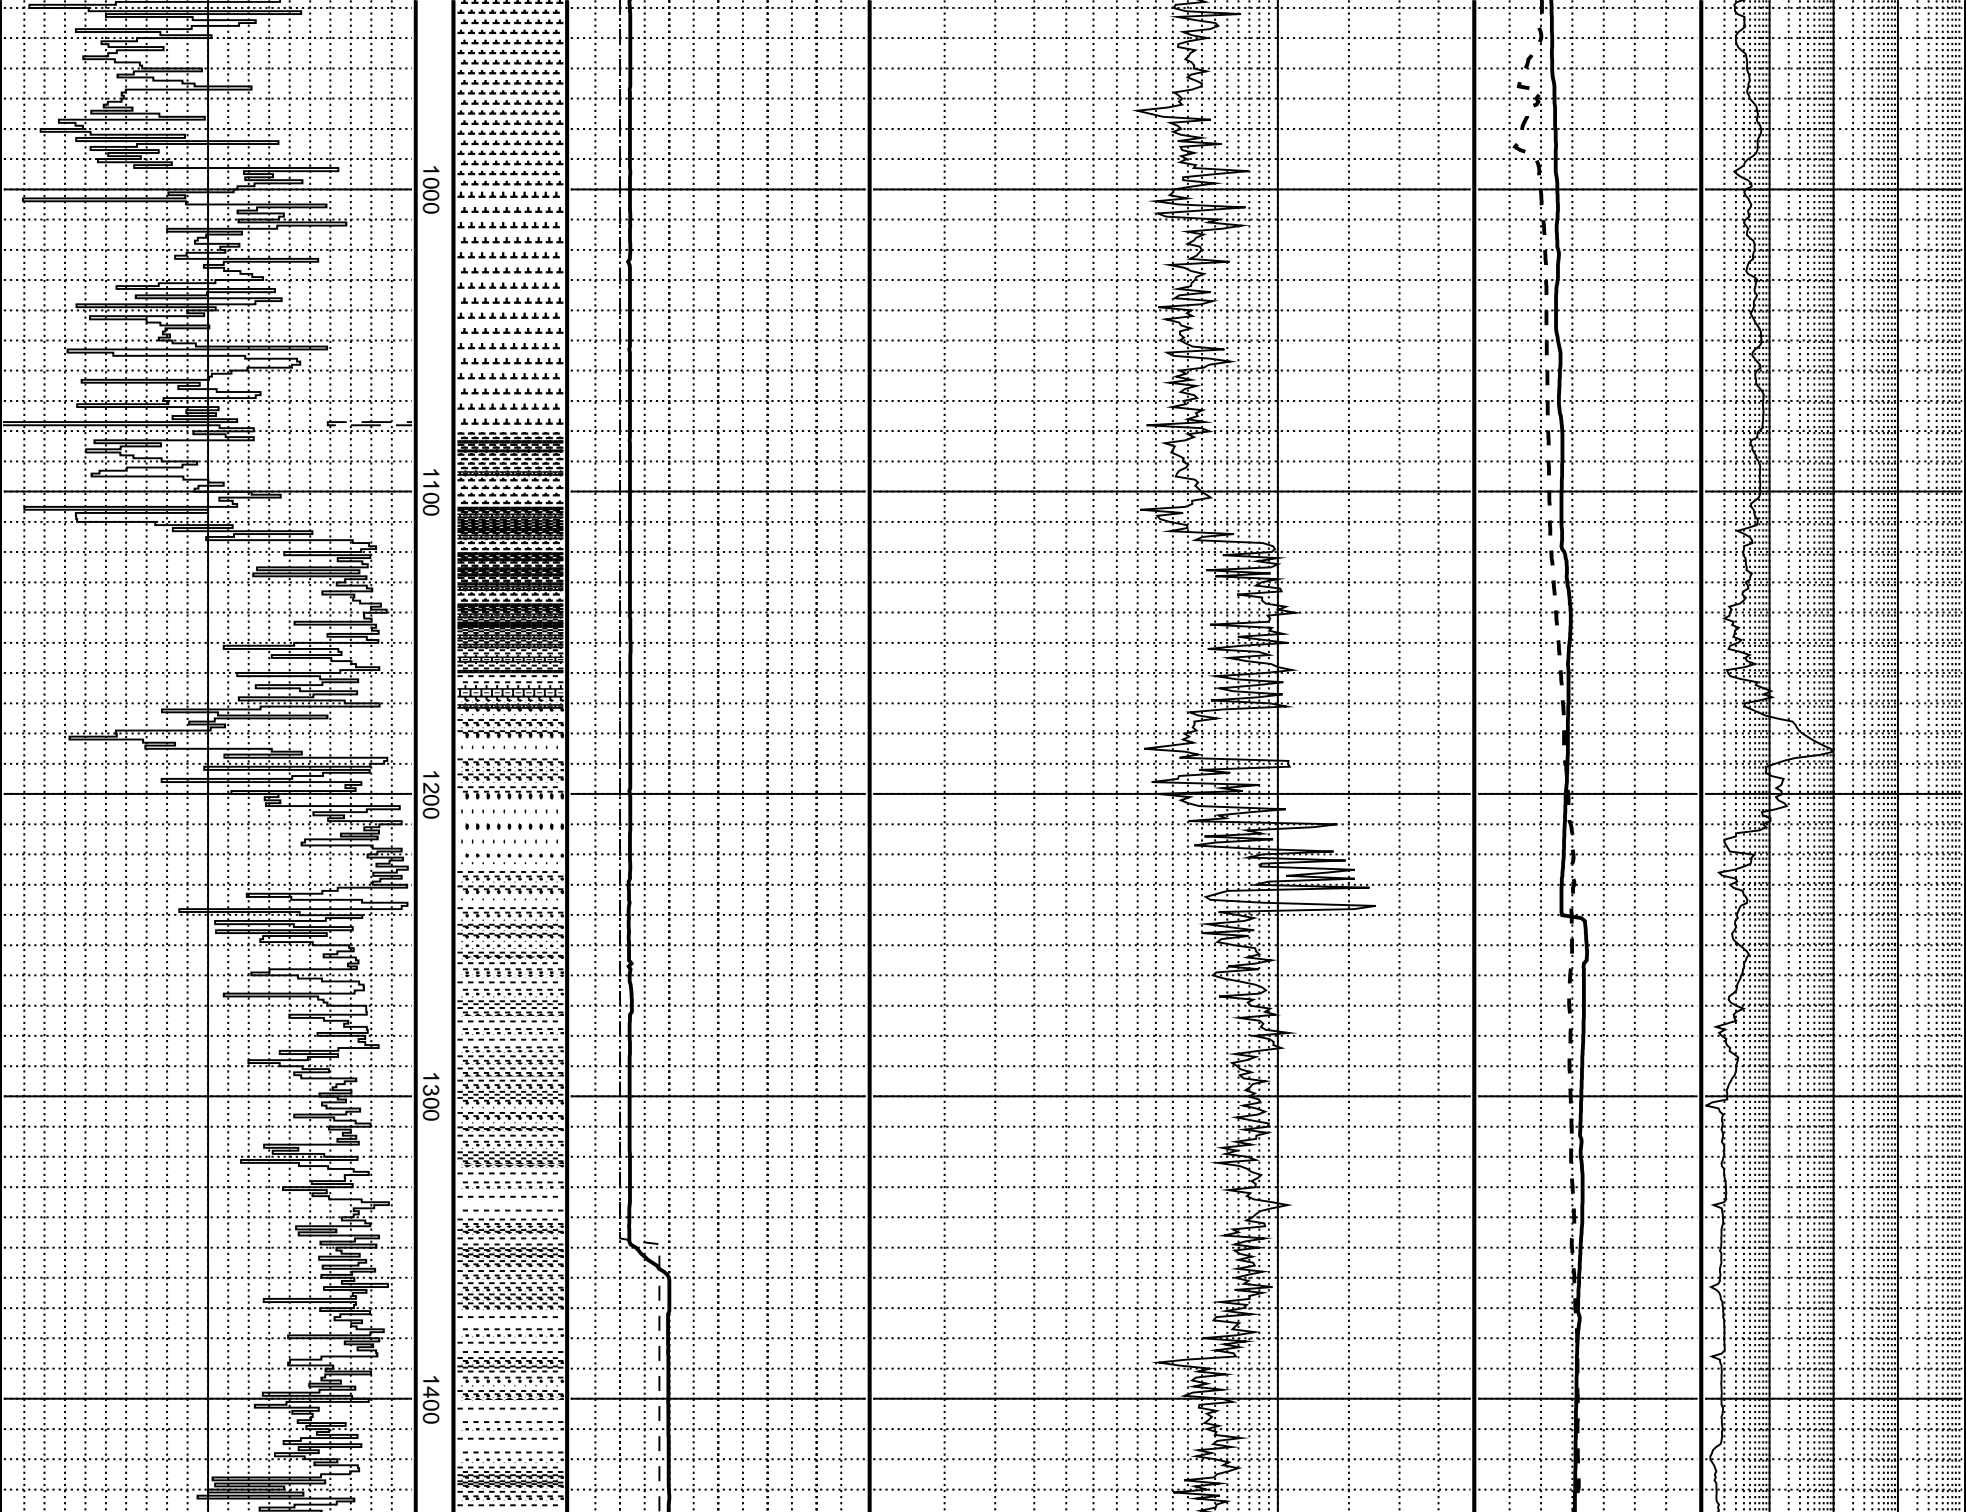

INTEQ

PRESSURE DATA PLOT

Thylacine-1

SCALE: 1:2500.0

2000

2100

2200

2300

2400

CB1 Security CD93 8.5"

NB5 Hughes HC408 8.5"