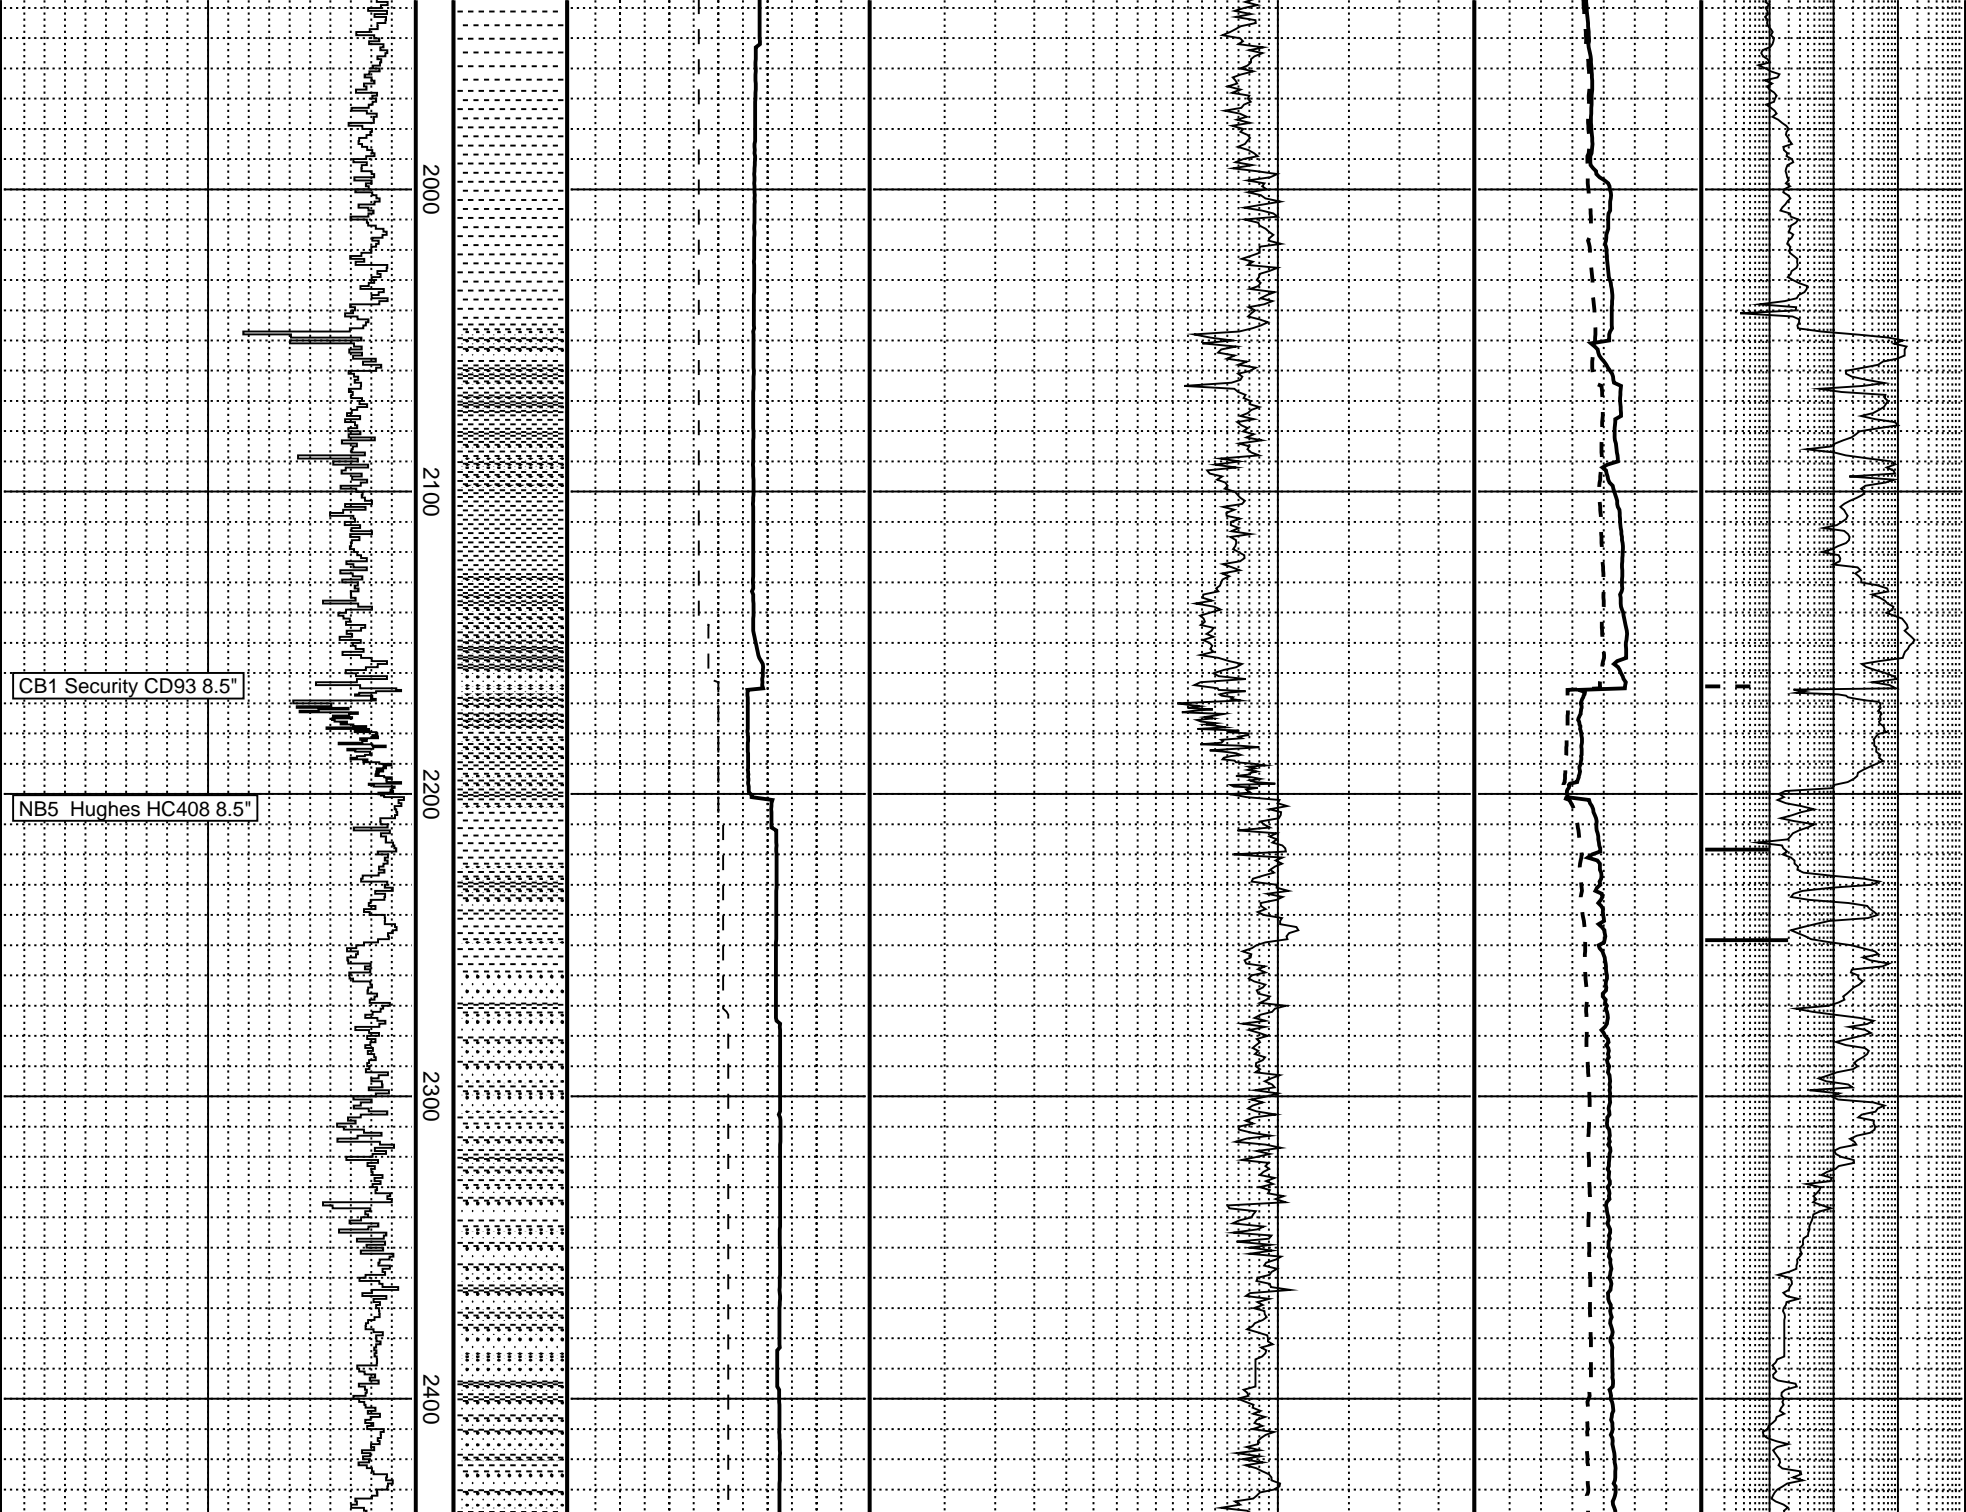

INTEQ

PRESSURE DATA PLOT

Thylacine-1

SCALE: 1:2500.0

2000

2100

2200

2300

2400

CB1 Security CD93 8.5"

NB5 Hughes HC408 8.5"