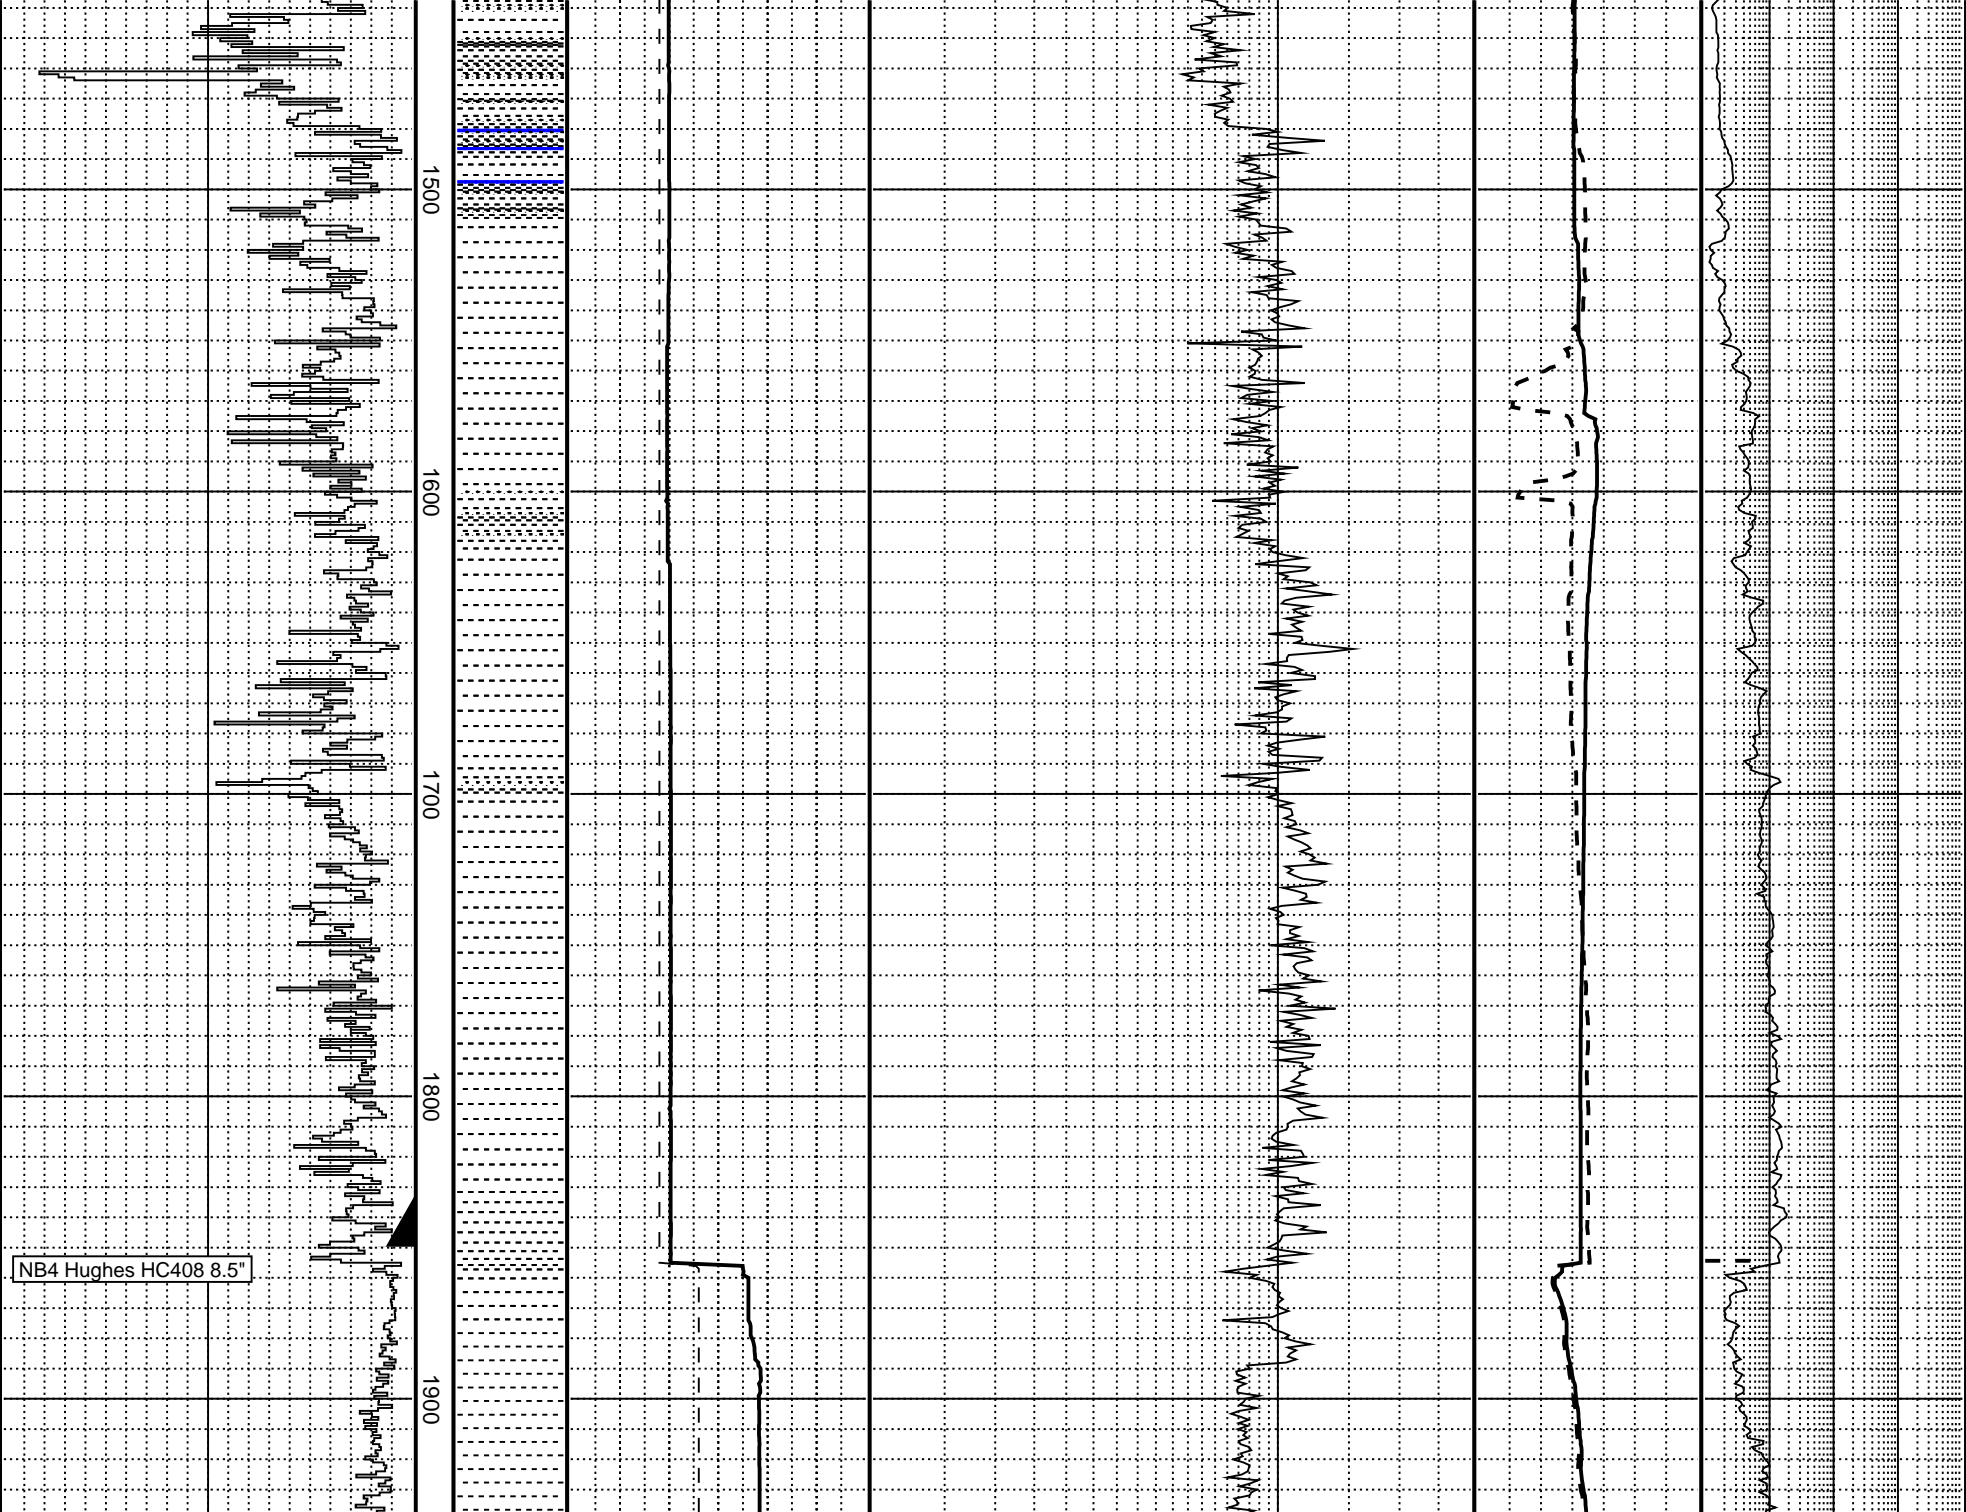

INTEQ

PRESSURE DATA PLOT

Thylacine-1

SCALE: 1:2500.0

2000

2100

2200

2300

2400

CB1 Security CD93 8.5"

NB5 Hughes HC408 8.5"