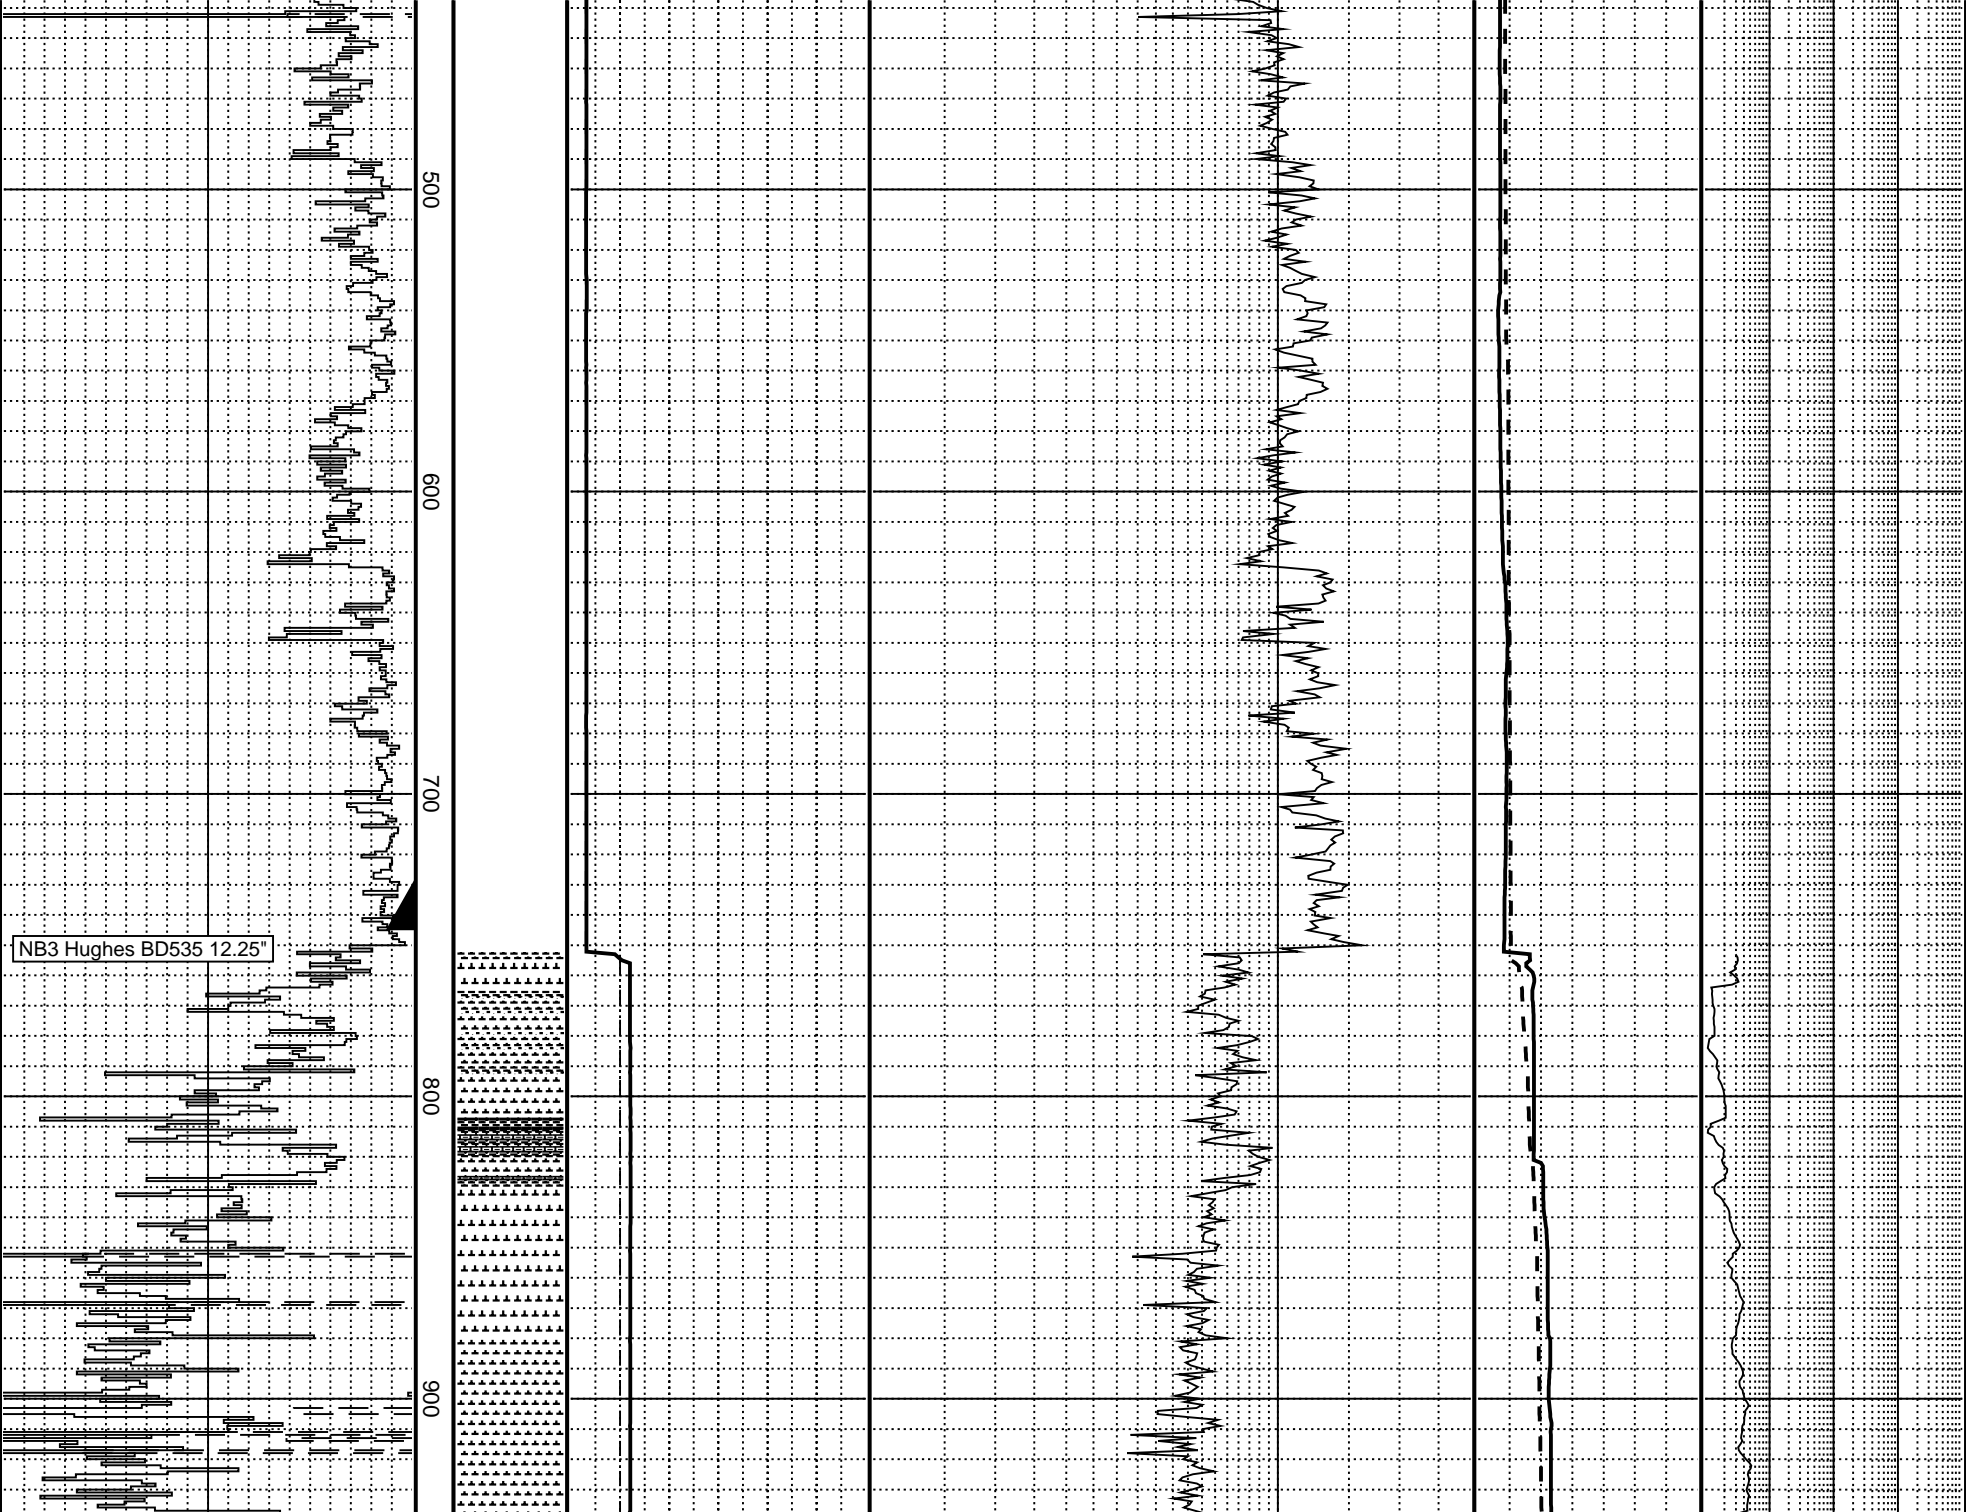

INTEQ

PRESSURE DATA PLOT

Thylacine-1

SCALE: 1:2500.0

2000

2100

2200

2300

2400

CB1 Security CD93 8.5"

NB5 Hughes HC408 8.5"