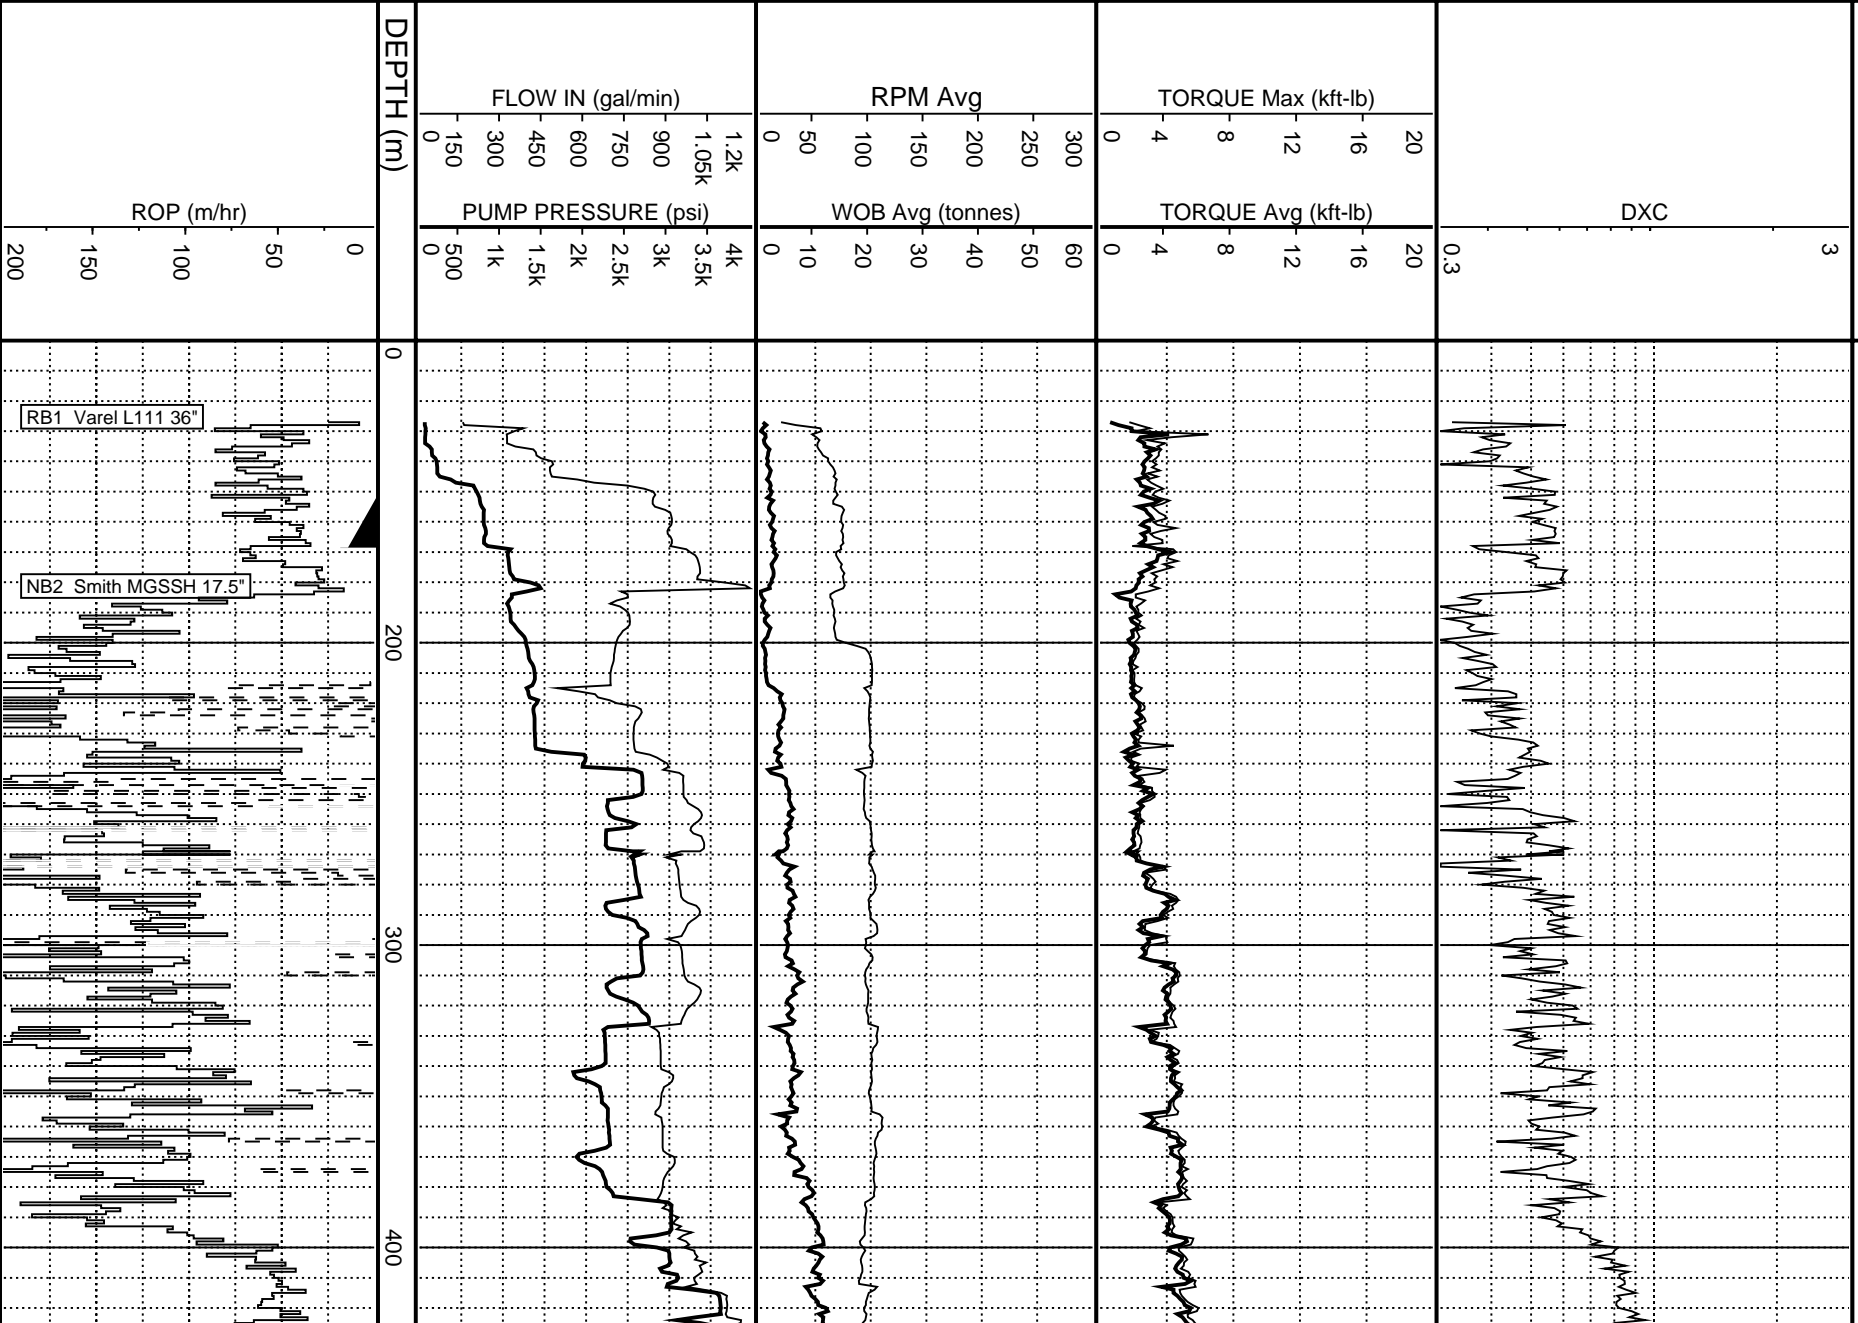

# DRILLING DATA PLOT

## Thylacine-1

SCALE 1 : 2500.0

INTERPRETED LITHOLOGY

NB4 Hughes HC408 8.5

2500

2600

2700

2800

2900