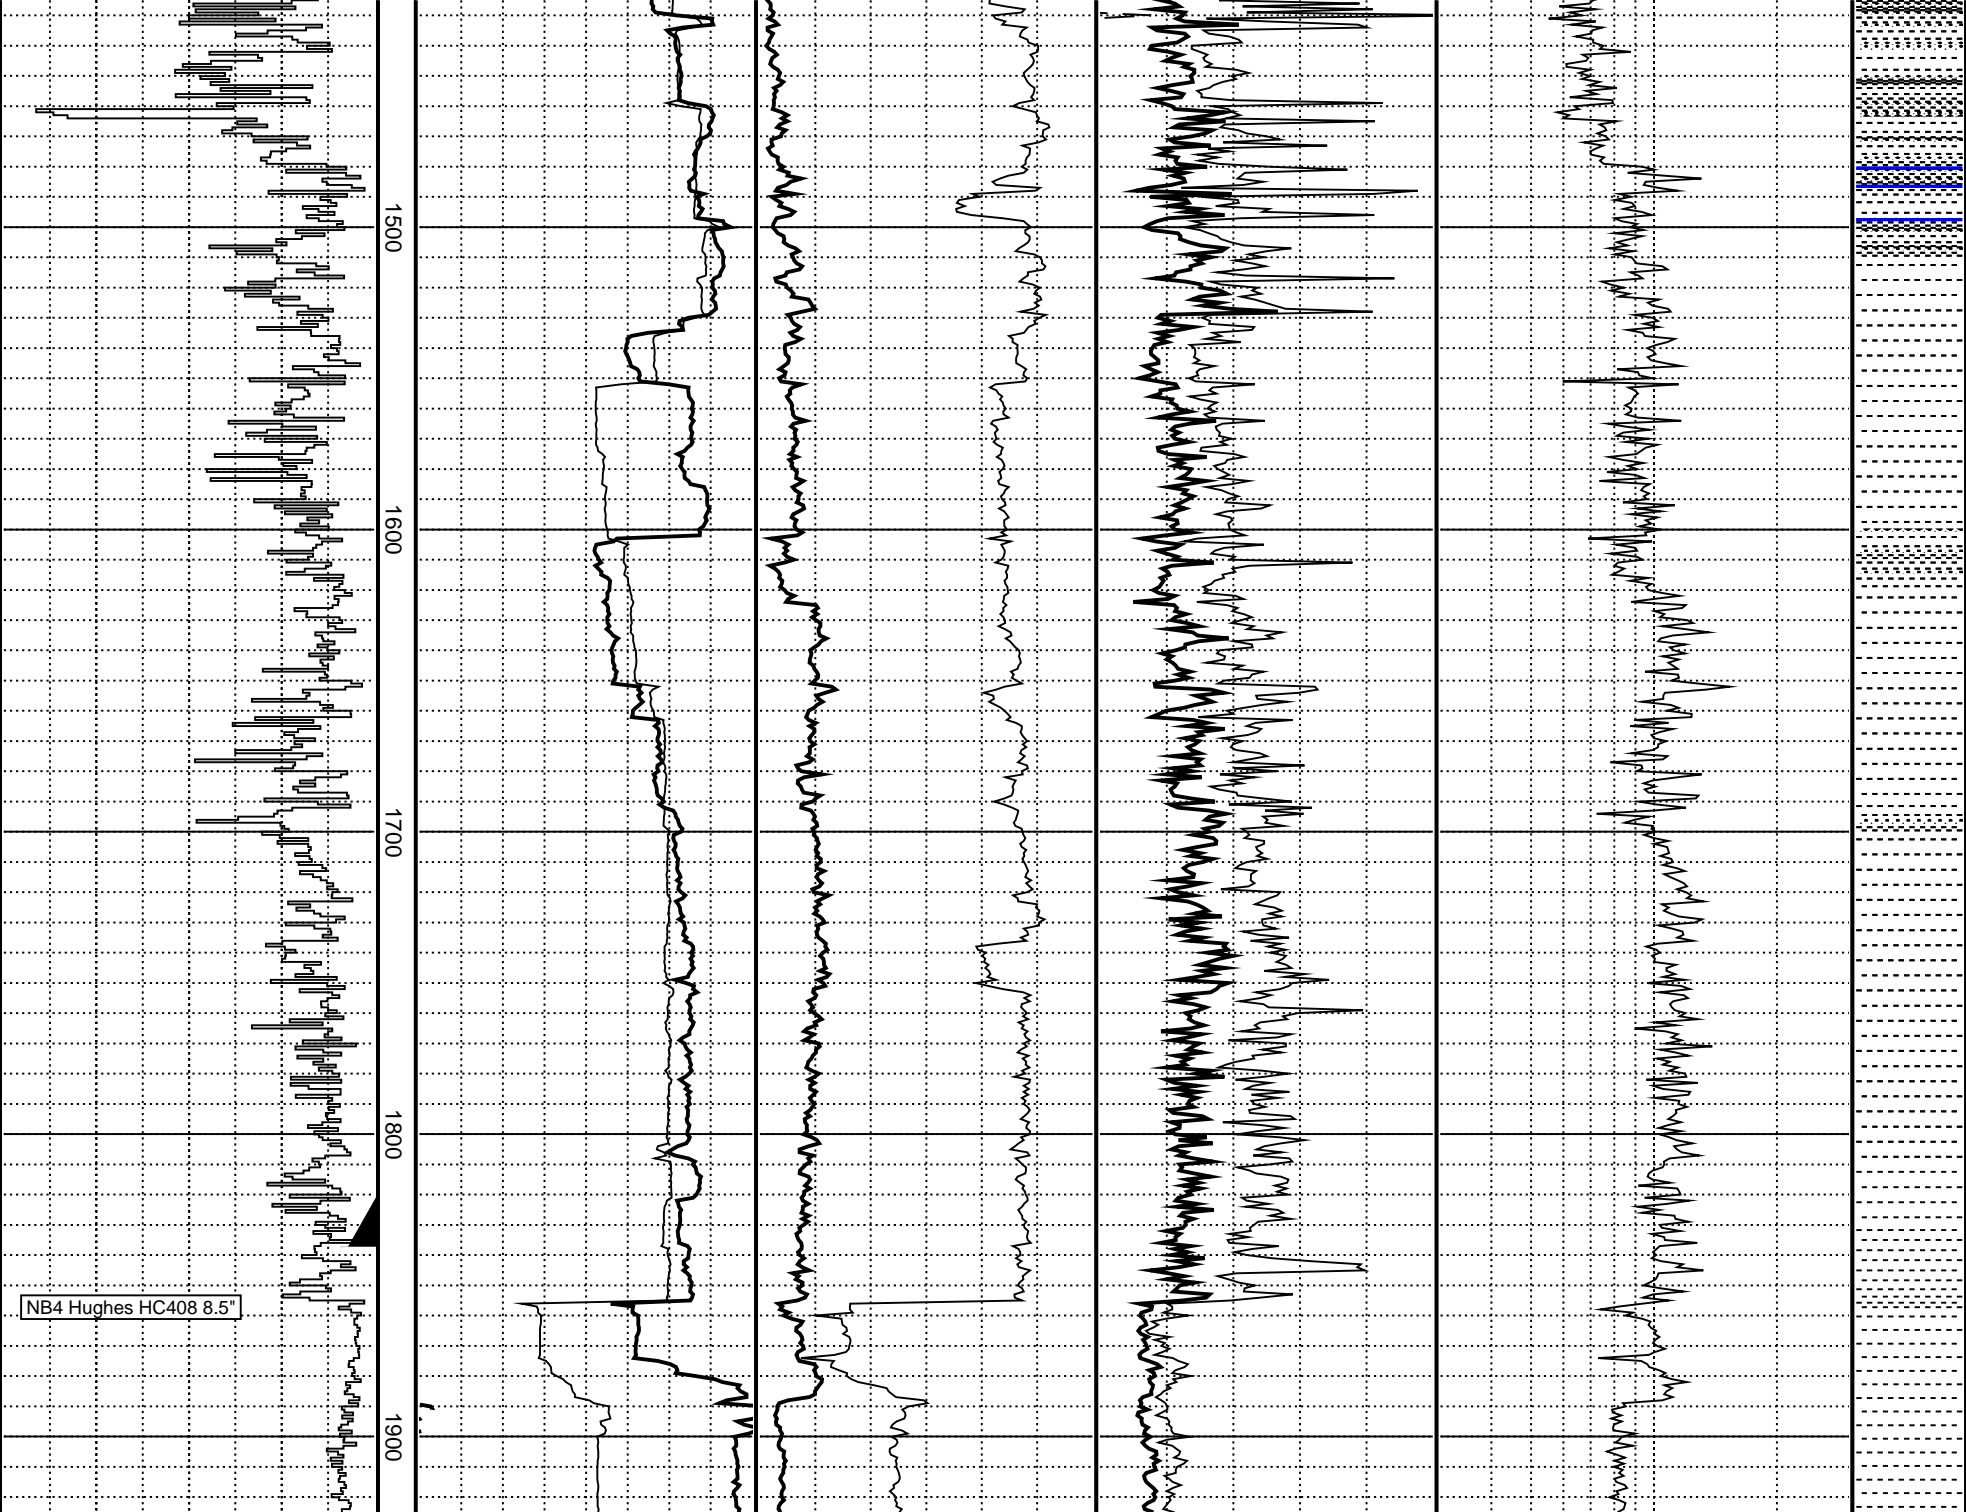

# DRILLING DATA PLOT

## Thylacine-1

SCALE 1 : 2500.0

INTERPRETED LITHOLOGY

NB4 Hughes HC408 8.5

2500

2600

2700

2800

2900