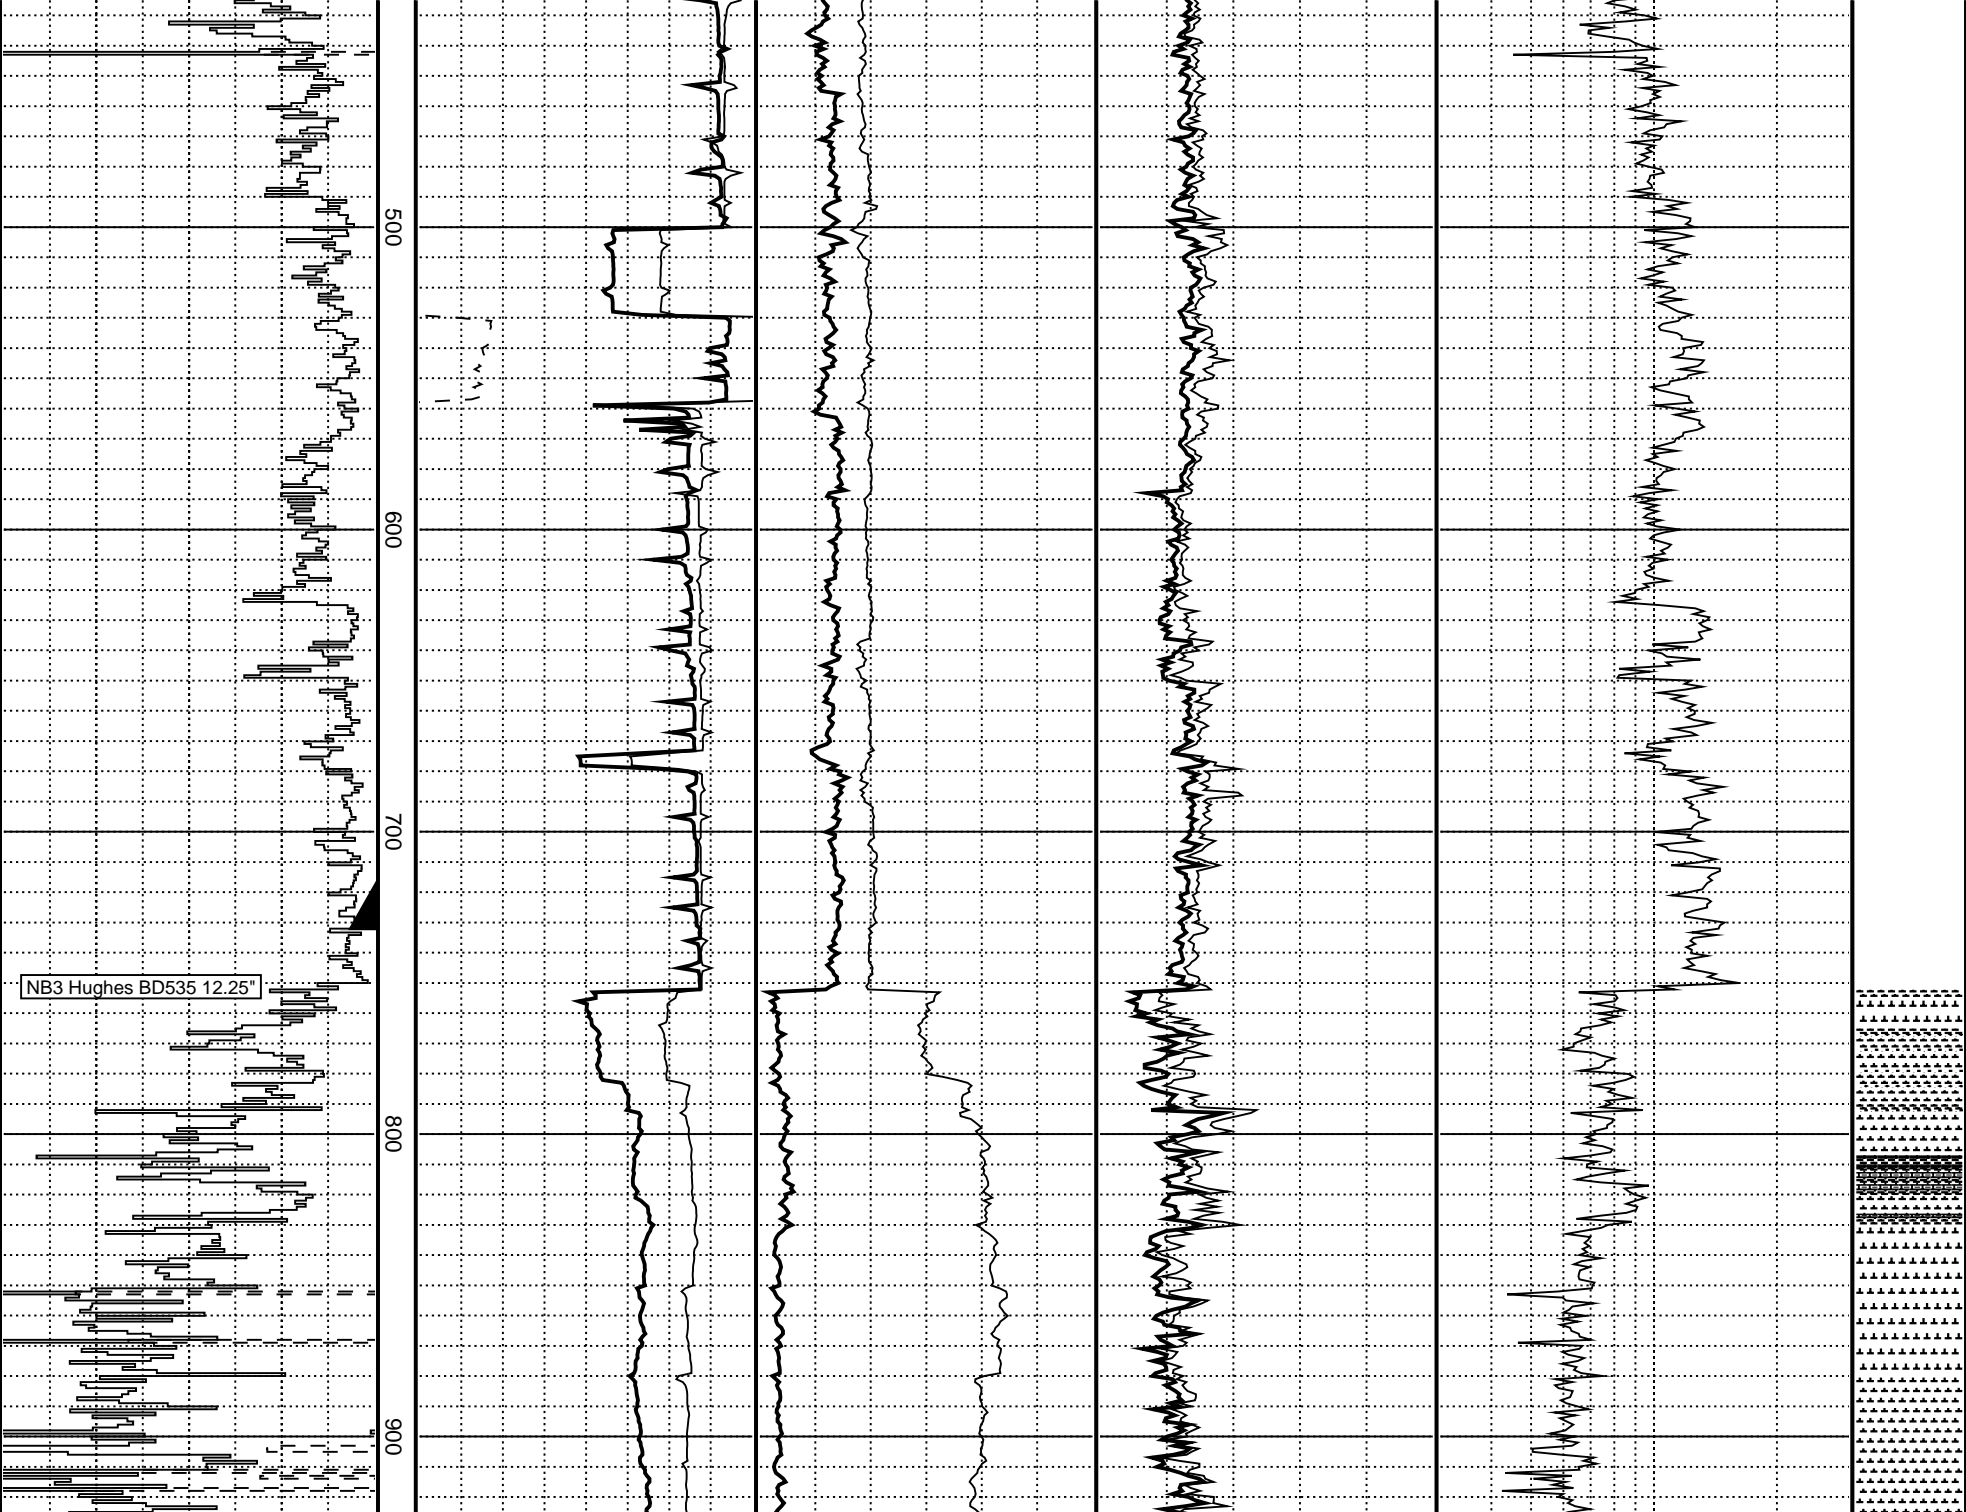

# DRILLING DATA PLOT

## Thylacine-1

SCALE 1 : 2500.0

INTERPRETED LITHOLOGY

NB4 Hughes HC408 8.5

2500

2600

2700

2800