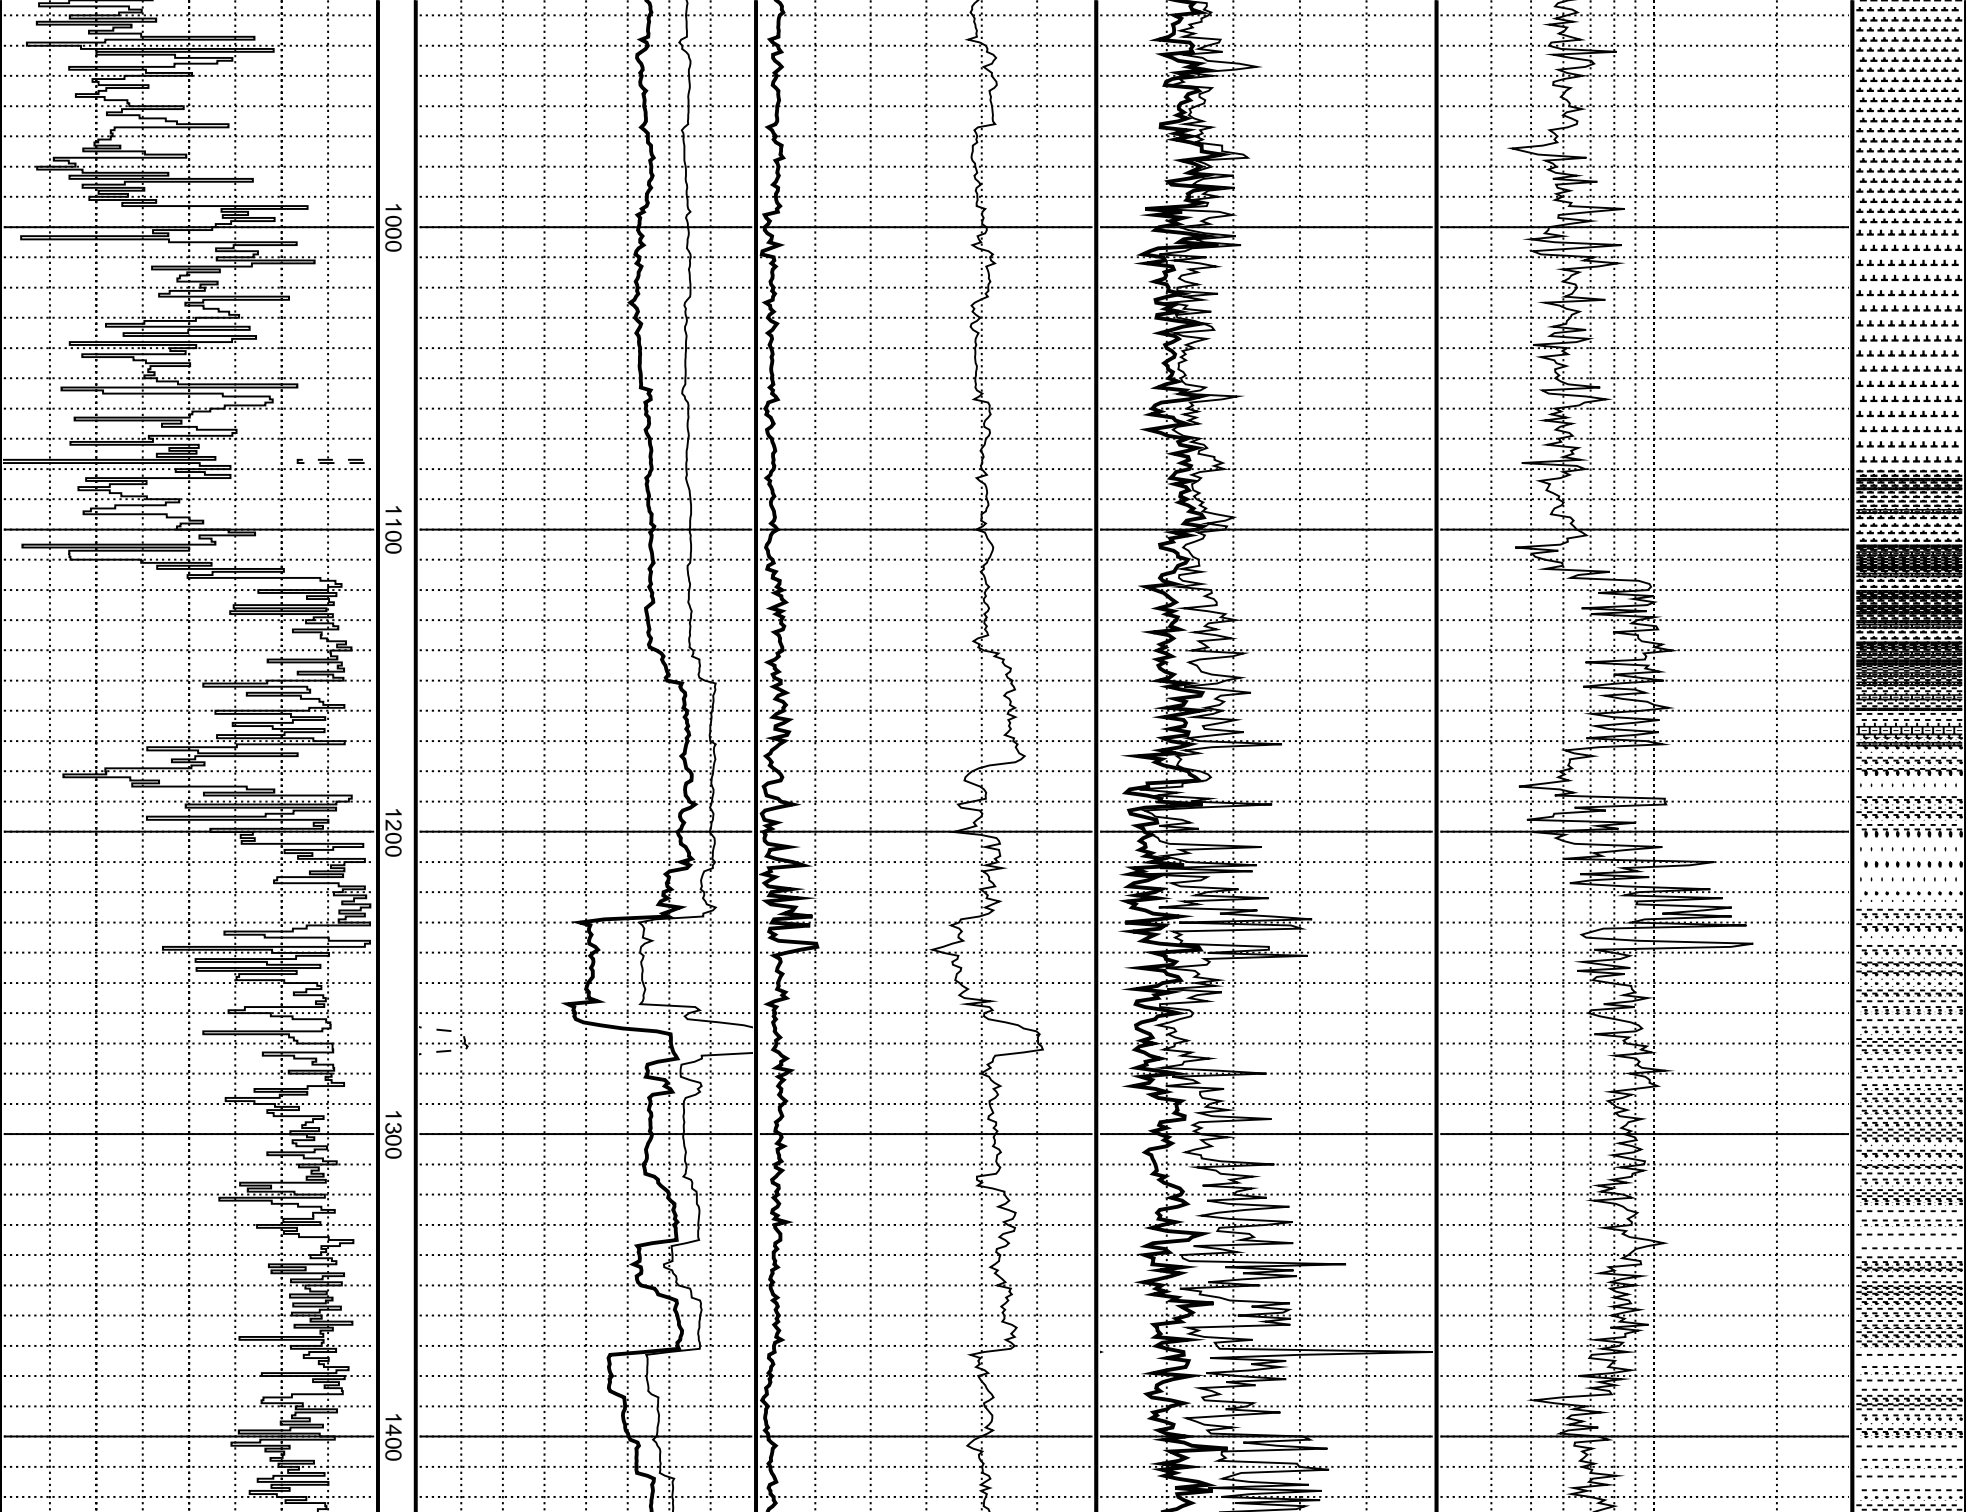

# DRILLING DATA PLOT

## Thylacine-1

SCALE 1 : 2500.0

INTERPRETED LITHOLOGY

NB4 Hughes HC408 8.5

2500

2600

2700

2800

2900