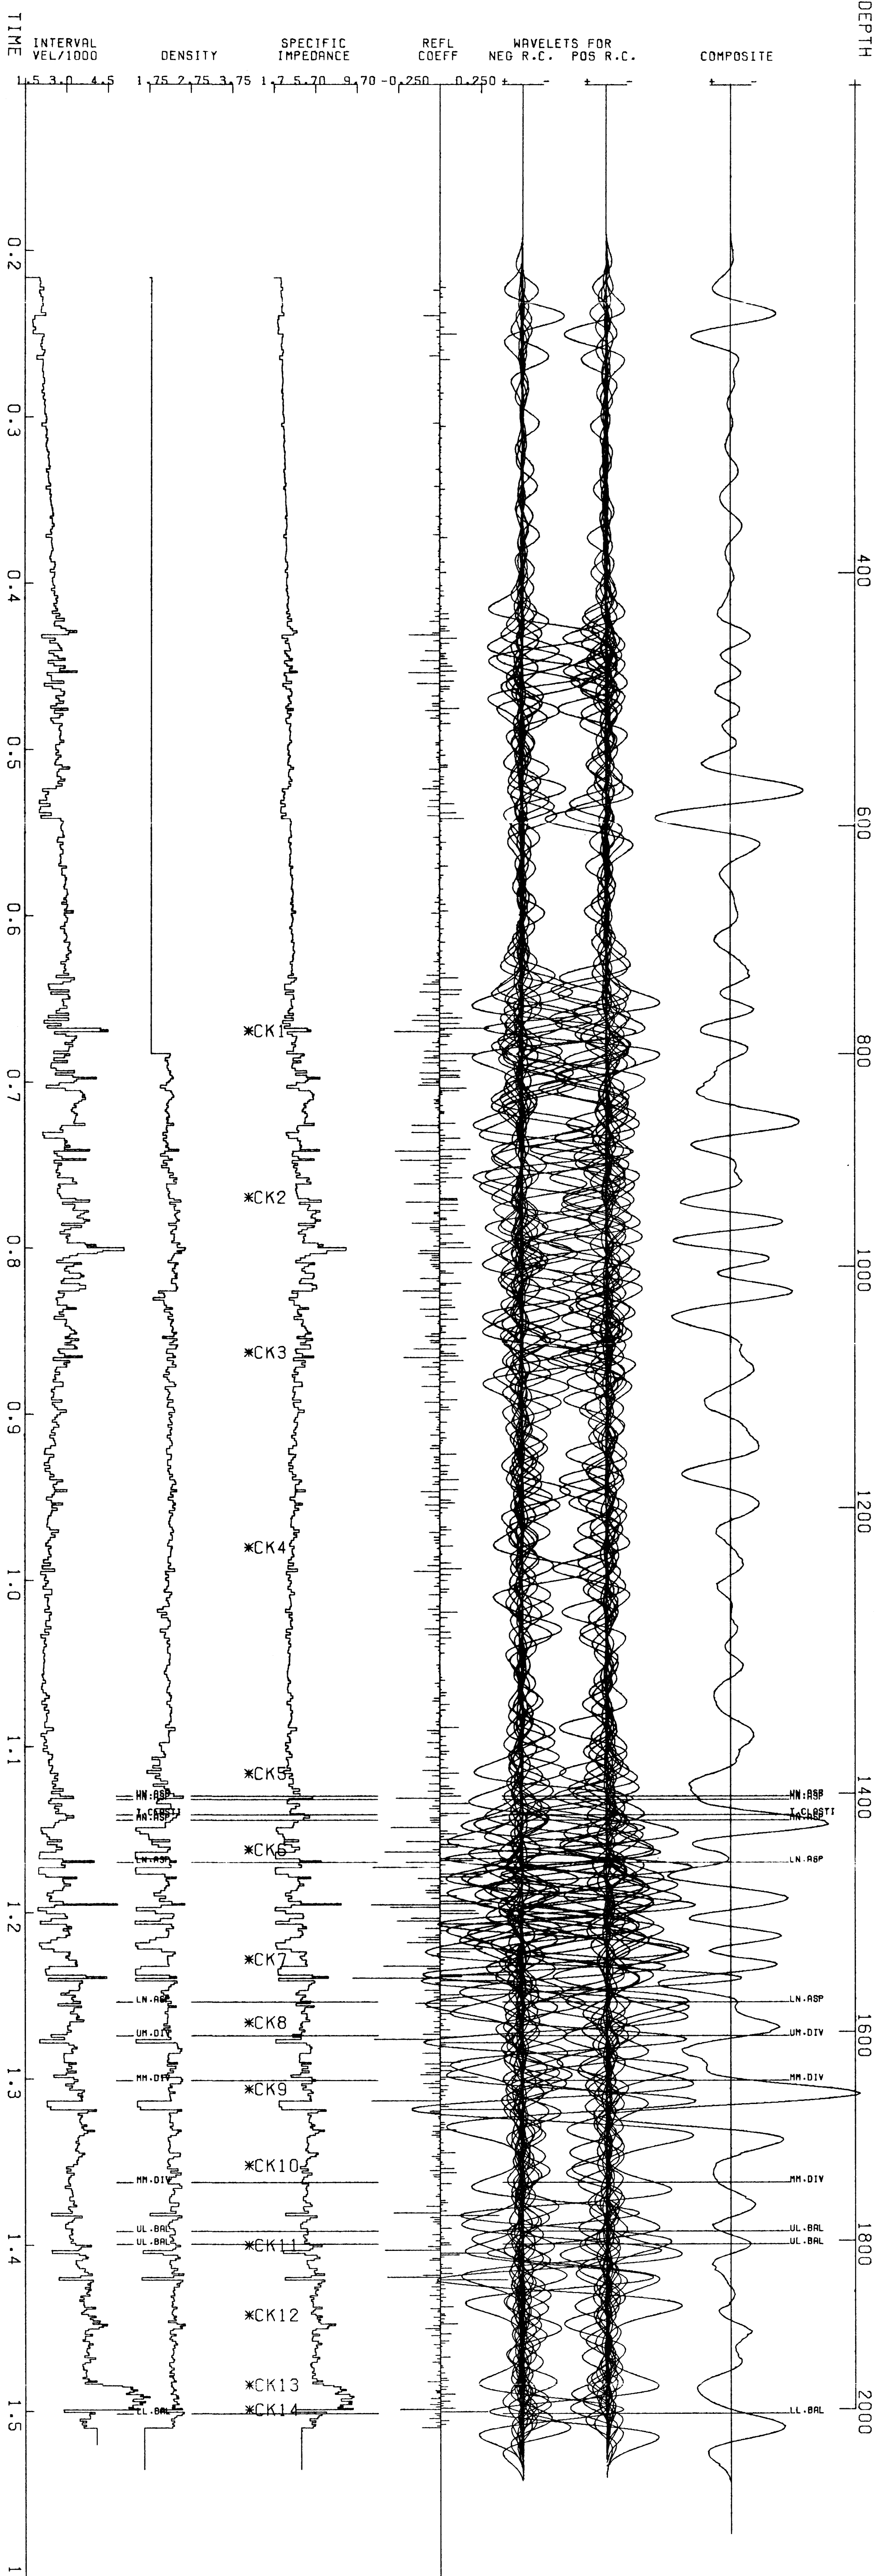

**ESSO AUSTRALIA LIMITED**

SEAH2-GP  
 FOR JEFF I.  
 STARTING BLOCK NUMBER 1  
 ENDING BLOCK NUMBER 999  
 PEN NUMBER 1  
 SCALE FACTOR 1.000  
 PLOT PRIORITY 1  
 PULSE NO 1 TYPE=2 FREQ=25.00

DETAILED PLOT

LINEAR TIME PLOT UNITS=METRIC APRIL 9, 1984 2.08 PM

LOG DATUM ELEV. = 21 (DEPTH REF.)  
 AREA DATUM ELEV. = 0  
 CHECK SHOT DATUM ELEV.= 0  
 VELOCITY FROM CHECK SHOT TO AREA DATUM = 300

SEAHORSE-2

SEAHORSE-2

PULSE NO 1 TYPE=2 FREQ=25.00 CYCLE BREADTH=31.19  
 TIME OVERLAY APRIL 9, 1984 2.11 PM