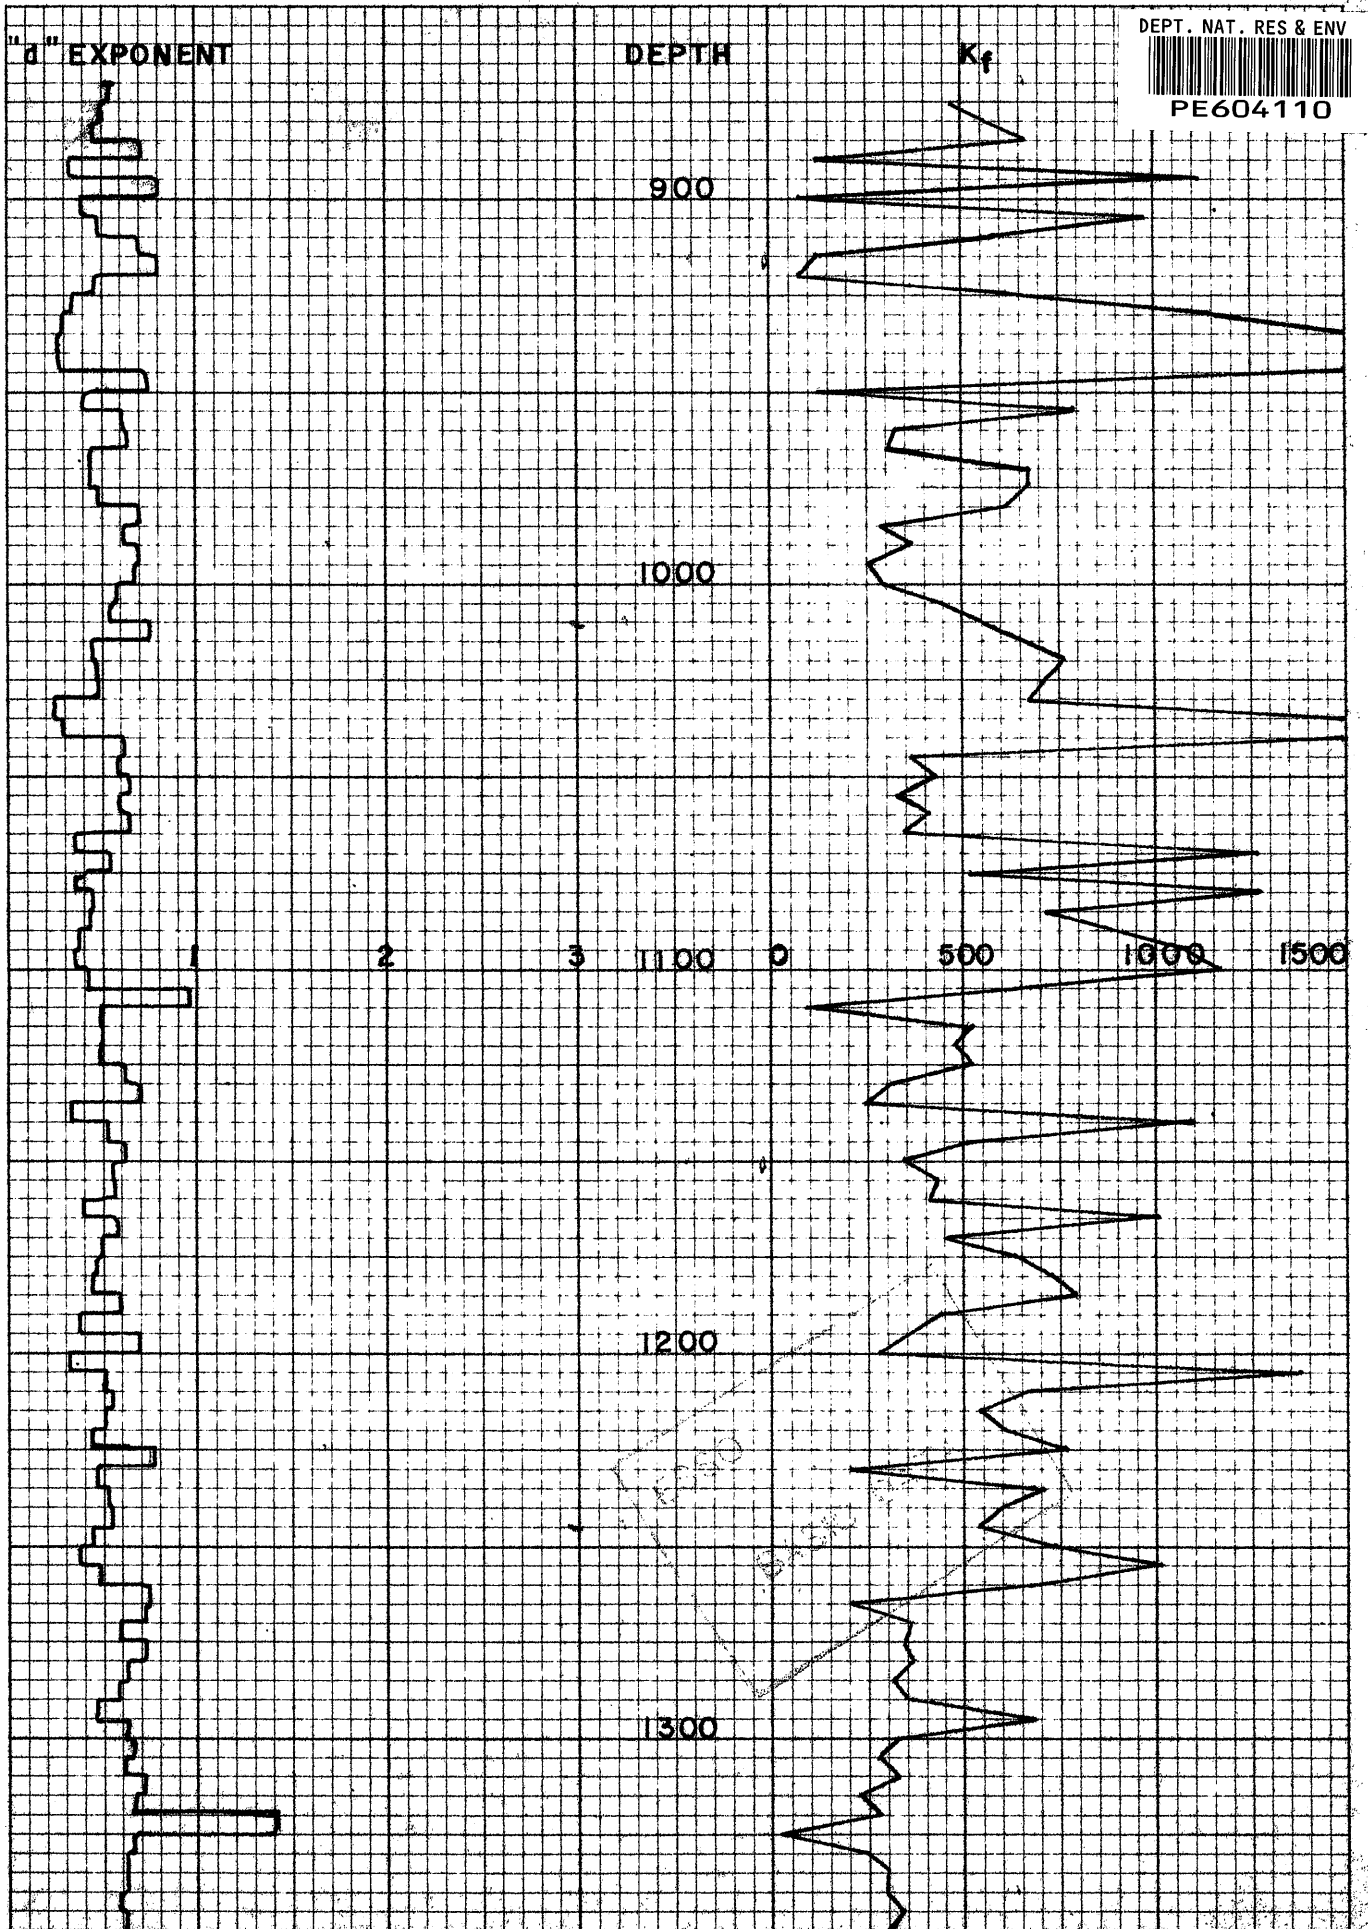

DEPT. NAT. RES & ENV

PE604110

CLEARPRINT PAPER CO. 332 10 X 10 DIVISIONS PER INCH 20 X 100 DIVISIONS

PRINTED IN U.S.A. ON CLEARPRINT TECHNICAL PAPER NO. 1018