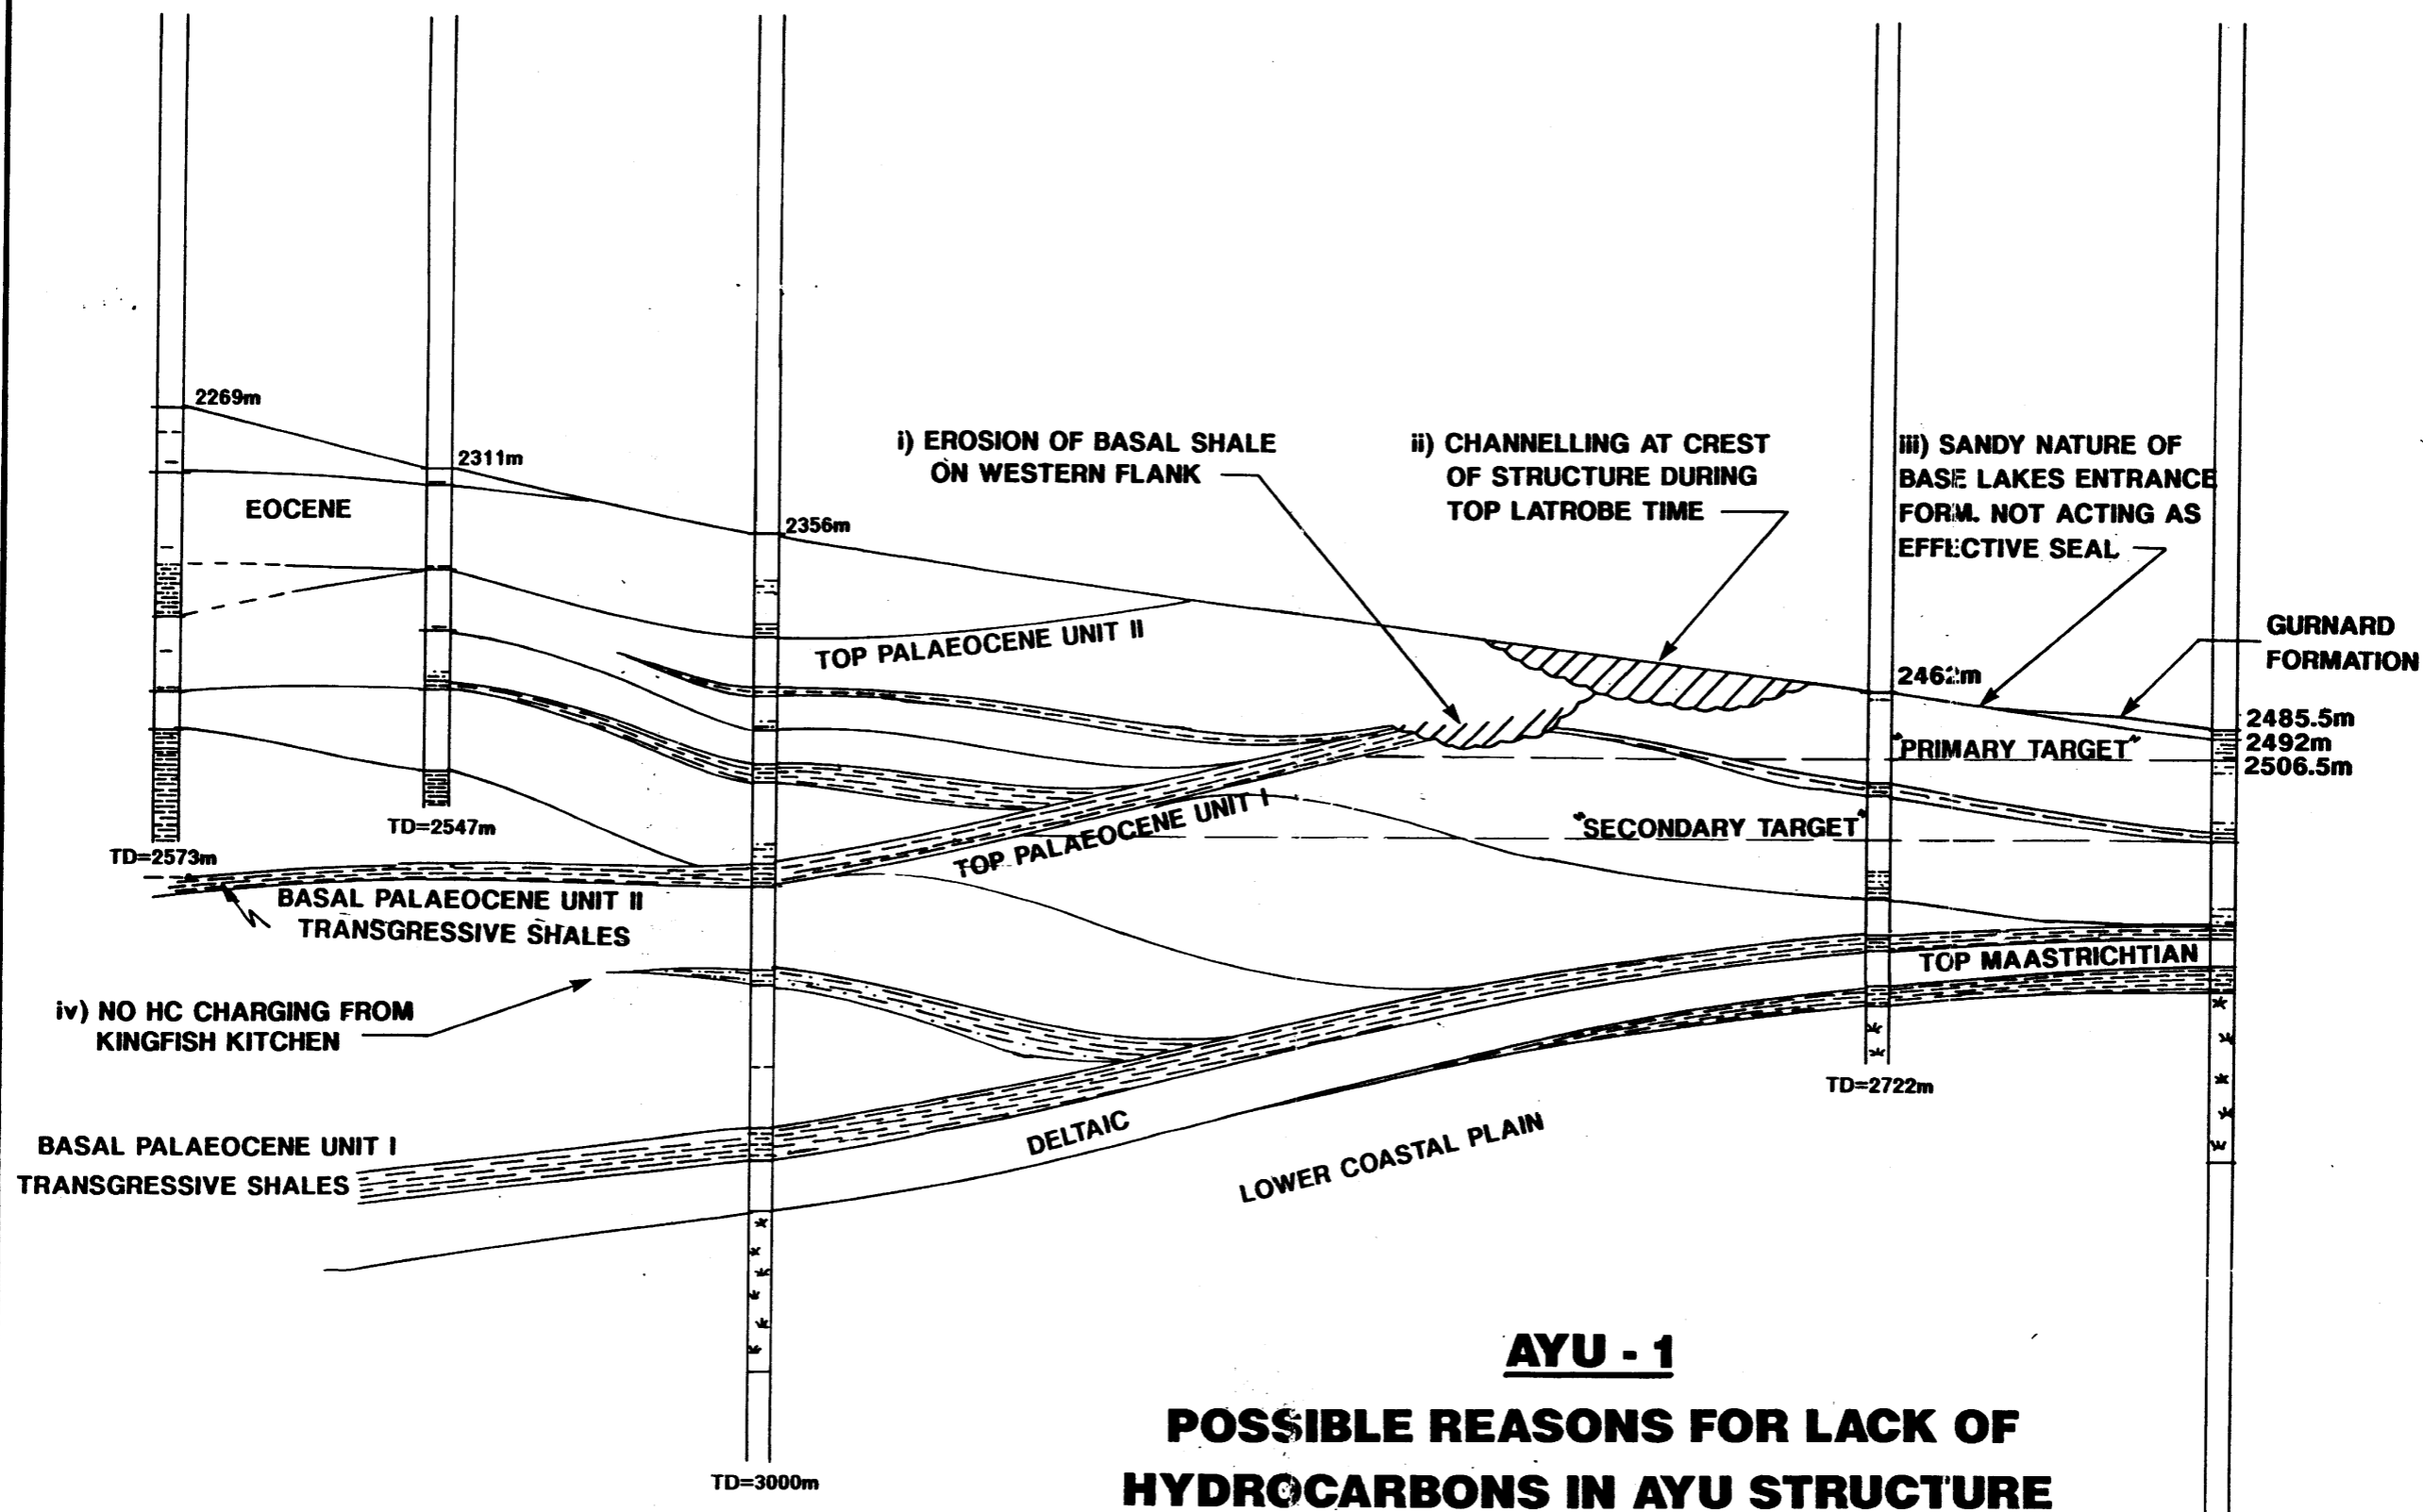

KINGFISH-1

KINGFISH-6

ROUNDHEAD-1

AYU-1

HERMES-1

DATUM SEA LEVEL  
VERTICAL SCALE 1:5000

Ph. L. 8-6-90

FIGURE 2

G 571