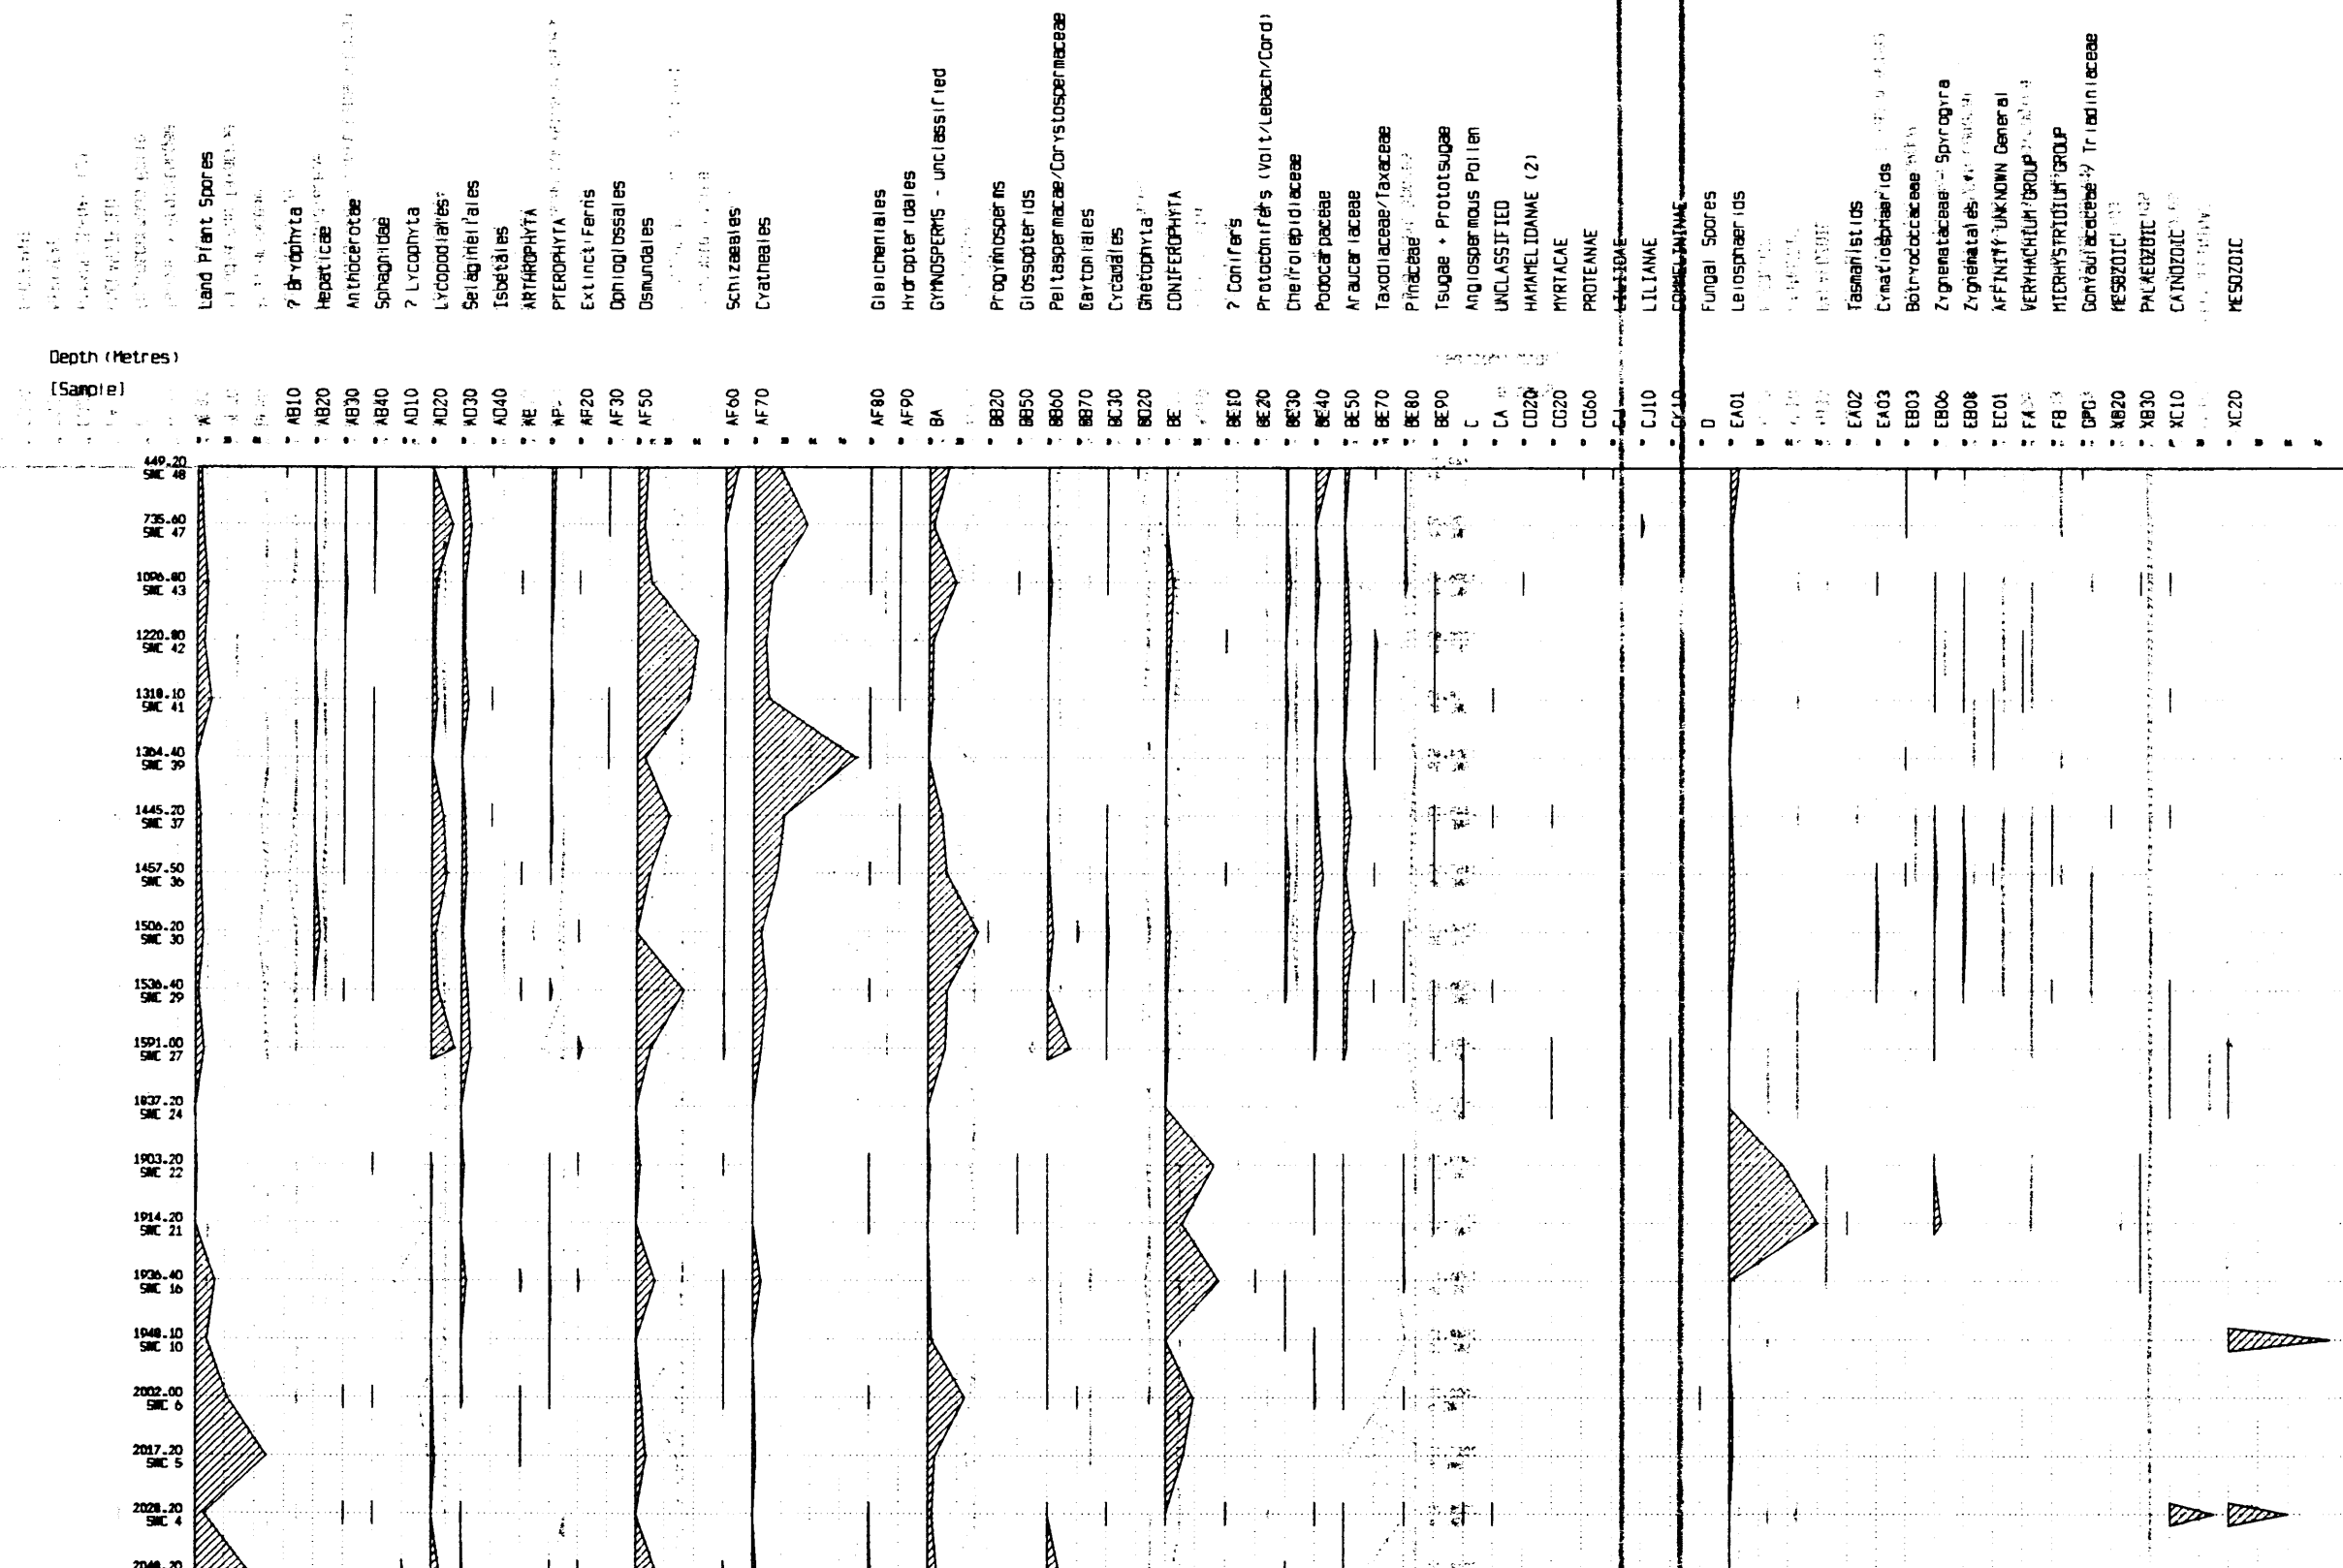

Total Flora
Plant "Class" Groups

Spore/Pollen Distribution Chart
(% Diversity)

DEPT. NAT. RES. & ENV.
PE900735

Total Flora
Plant "Class" Groups

Spore/Pollen Distribution Chart
(Y-axis = Counts)

Land Plant Flora
Plant "Class" Groups

Spore/Pollen Distribution Chart
(Y-axis = Counts)