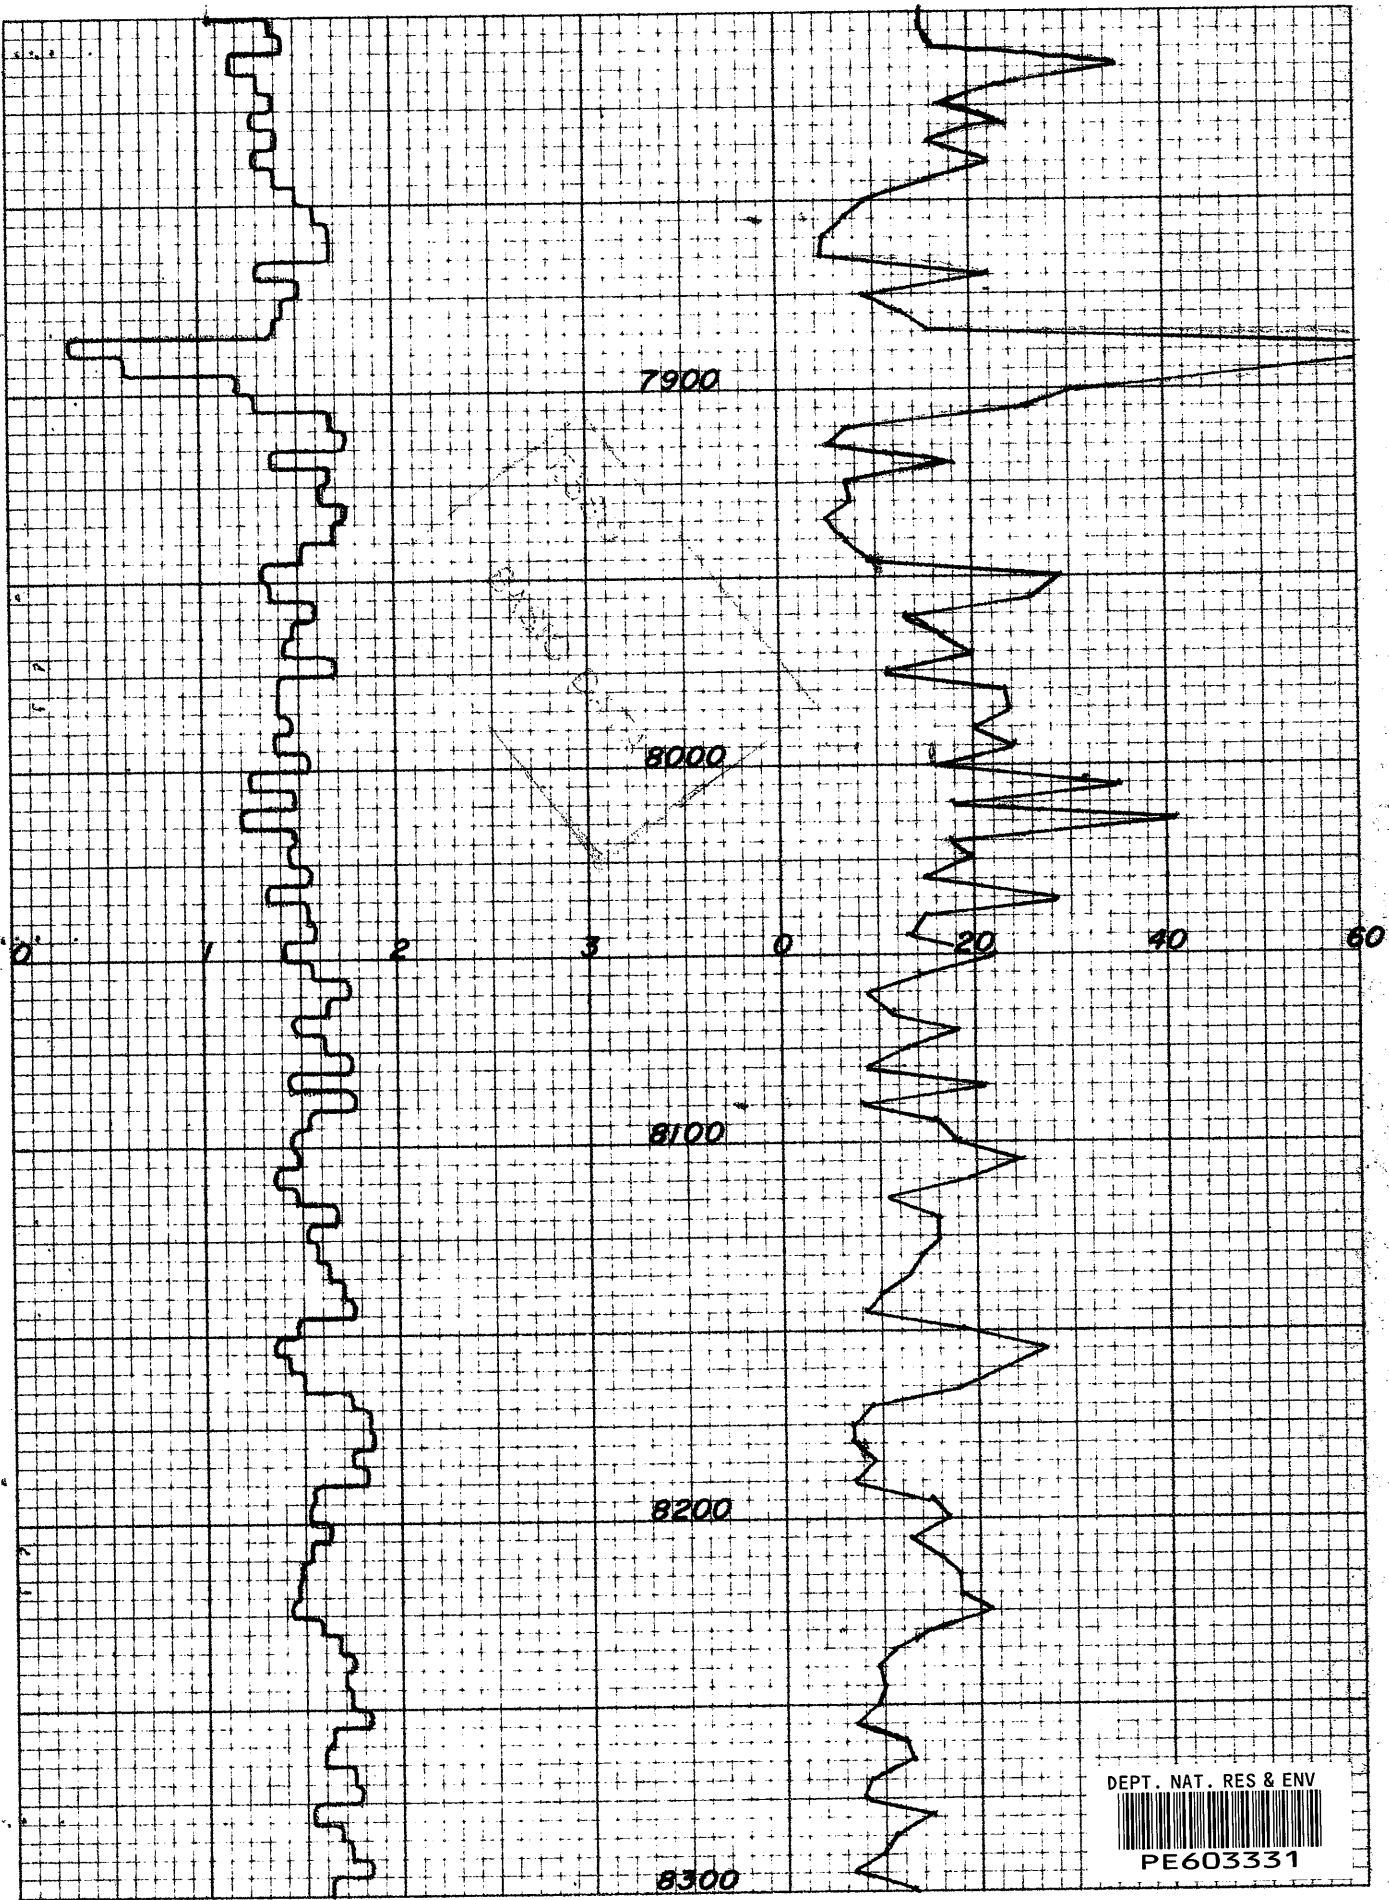

CLEARPRINT PAPER CO. C32 10 X 10 DIVISIONS PER INCH 10 X 100 DIVISIONS

PRINTED IN U.S.A. ON CLEARPRINT TECHNICAL PAPER NO. 1012

DEPT. NAT. RES & ENV

PE603331