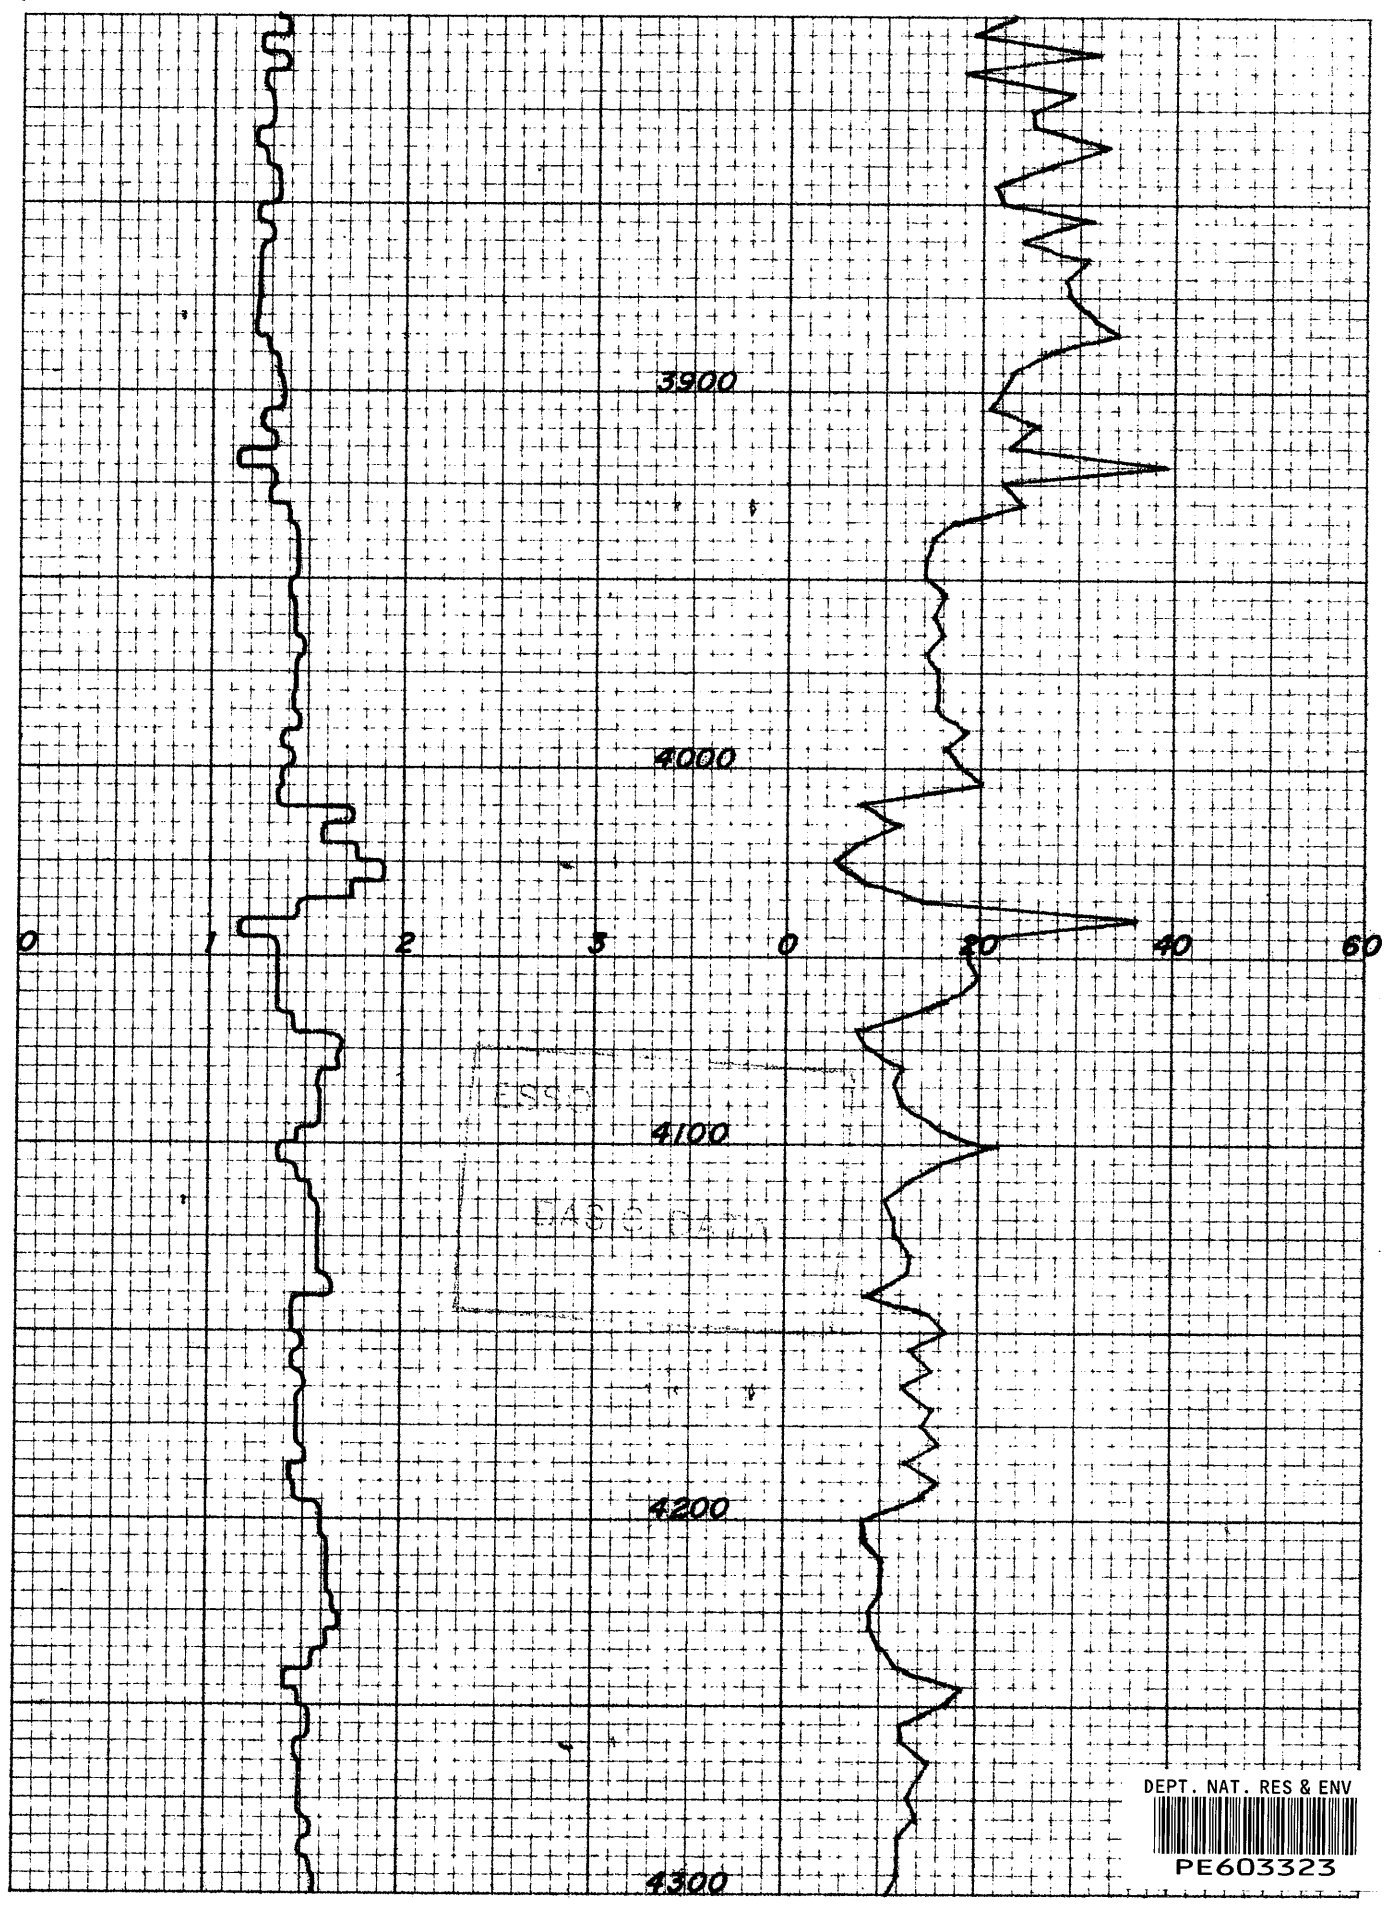

CLEVERPRINT PAPER CO. 332 10 X 10 DIVISIONS PER INCH. 10 X 100 DIVISIONS

PRINTED IN U.S.A. ON CLEVERPRINT TECHNICAL PAPER NO. 1018

DEPT. NAT. RES & ENV

PE603323