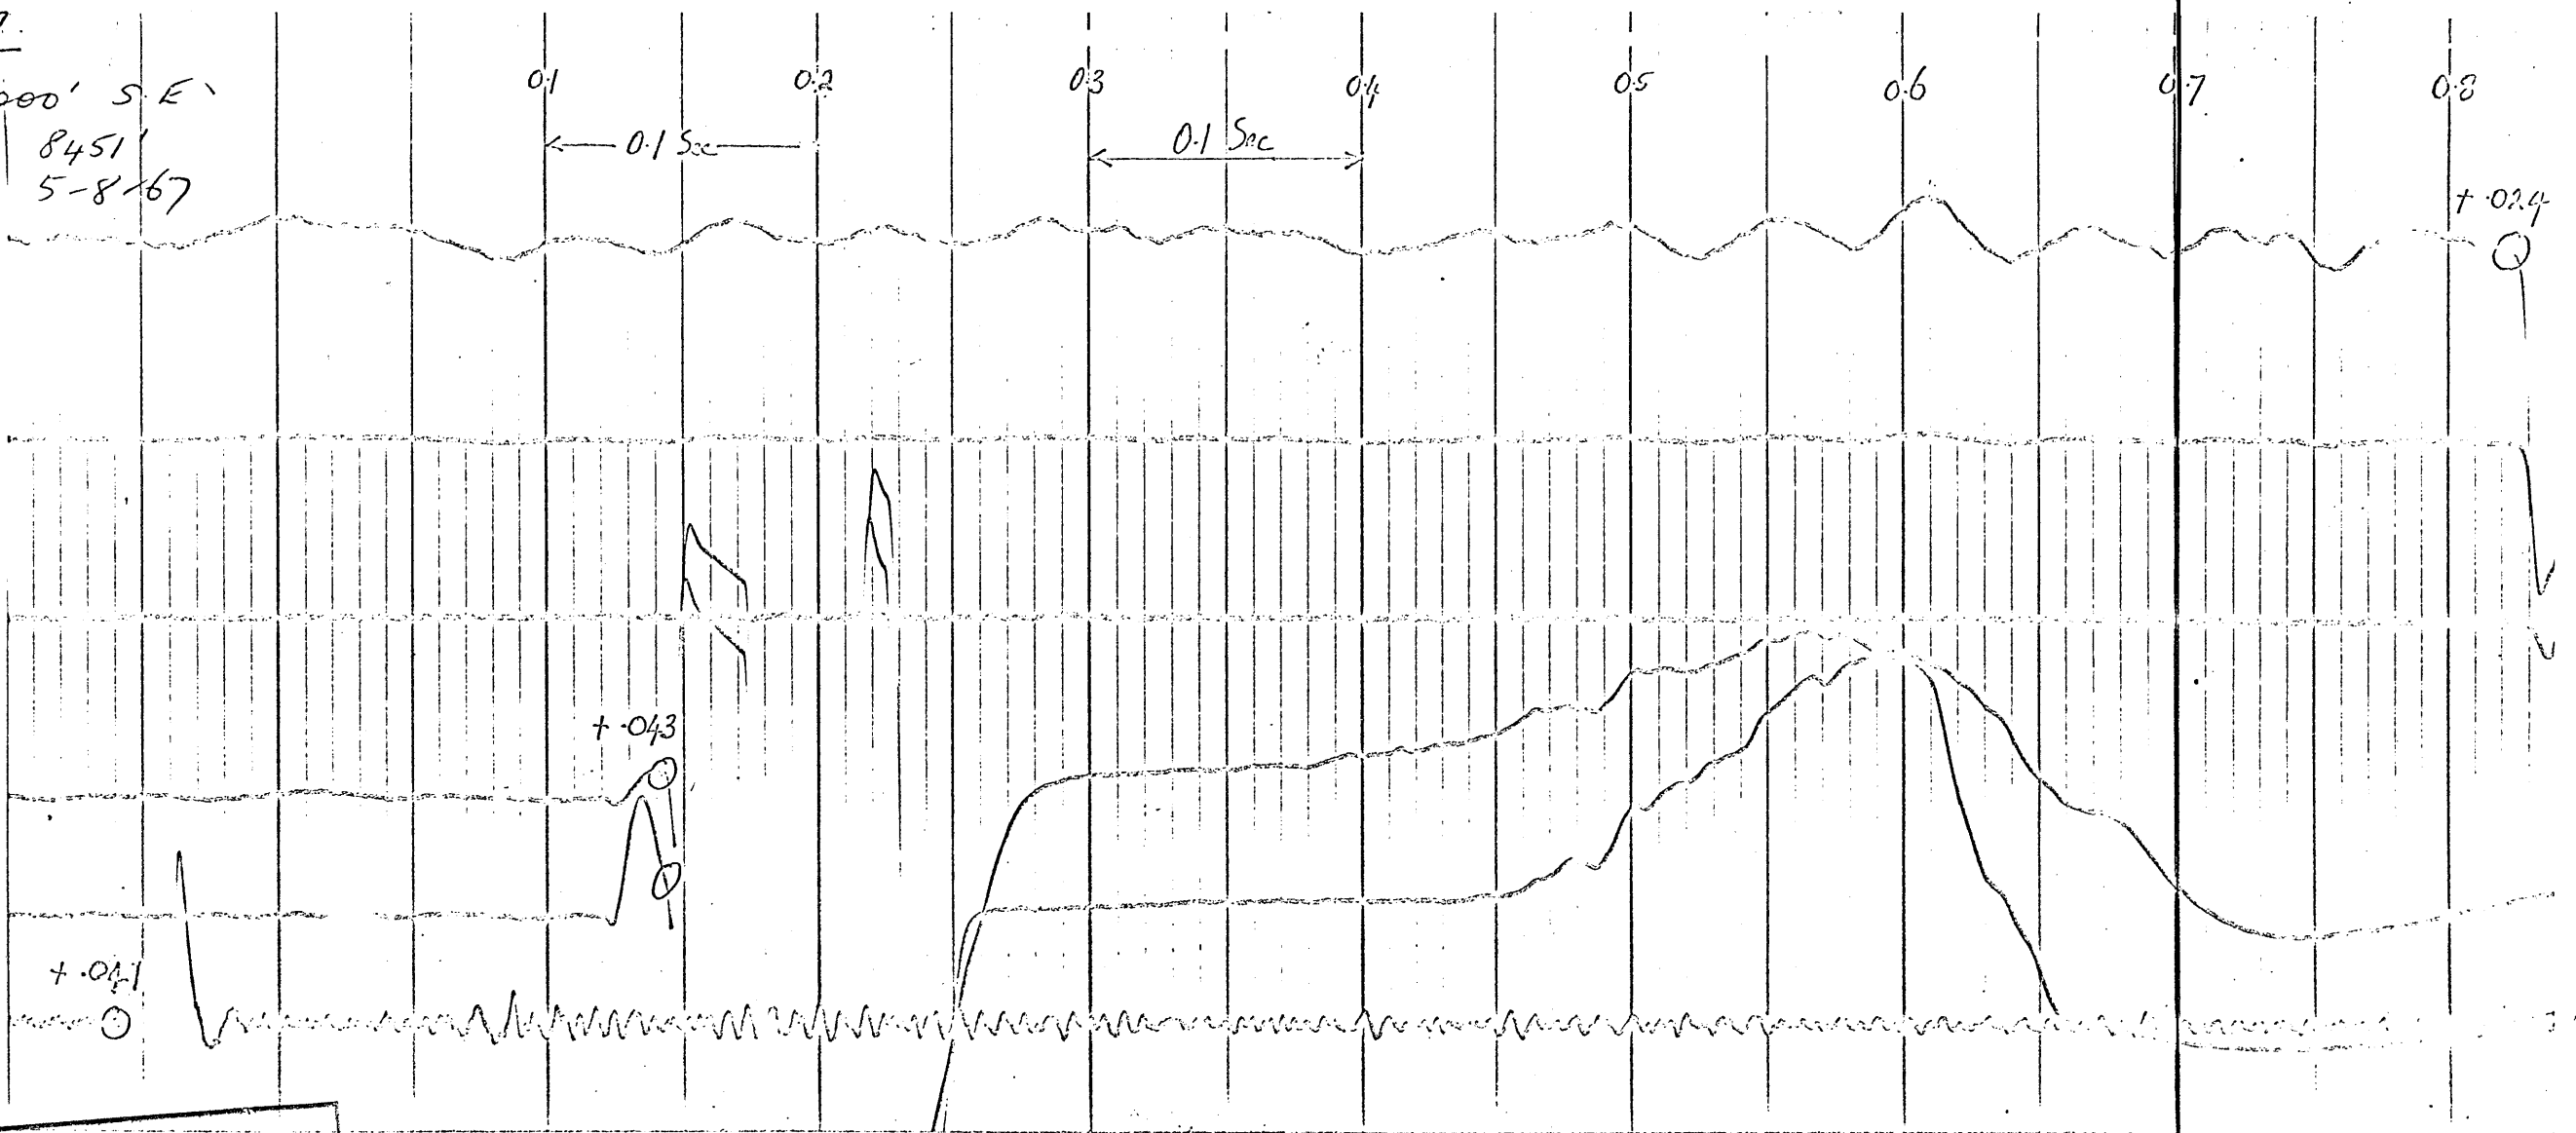

13418

SHOT. 7.

Offset 1000' S.E.  
Geophone 8451'  
10-30 5-8-67  
S.E.

0.1 0.2 0.3 0.4 0.5 0.6 0.7 0.8  
← 0.1 Sec → ← 0.1 Sec →

1'  
67

RE-NAMED  
(AUG. 1968)  
PALIBUT 1

DEPT. NAT. RES & ENV

PE904849