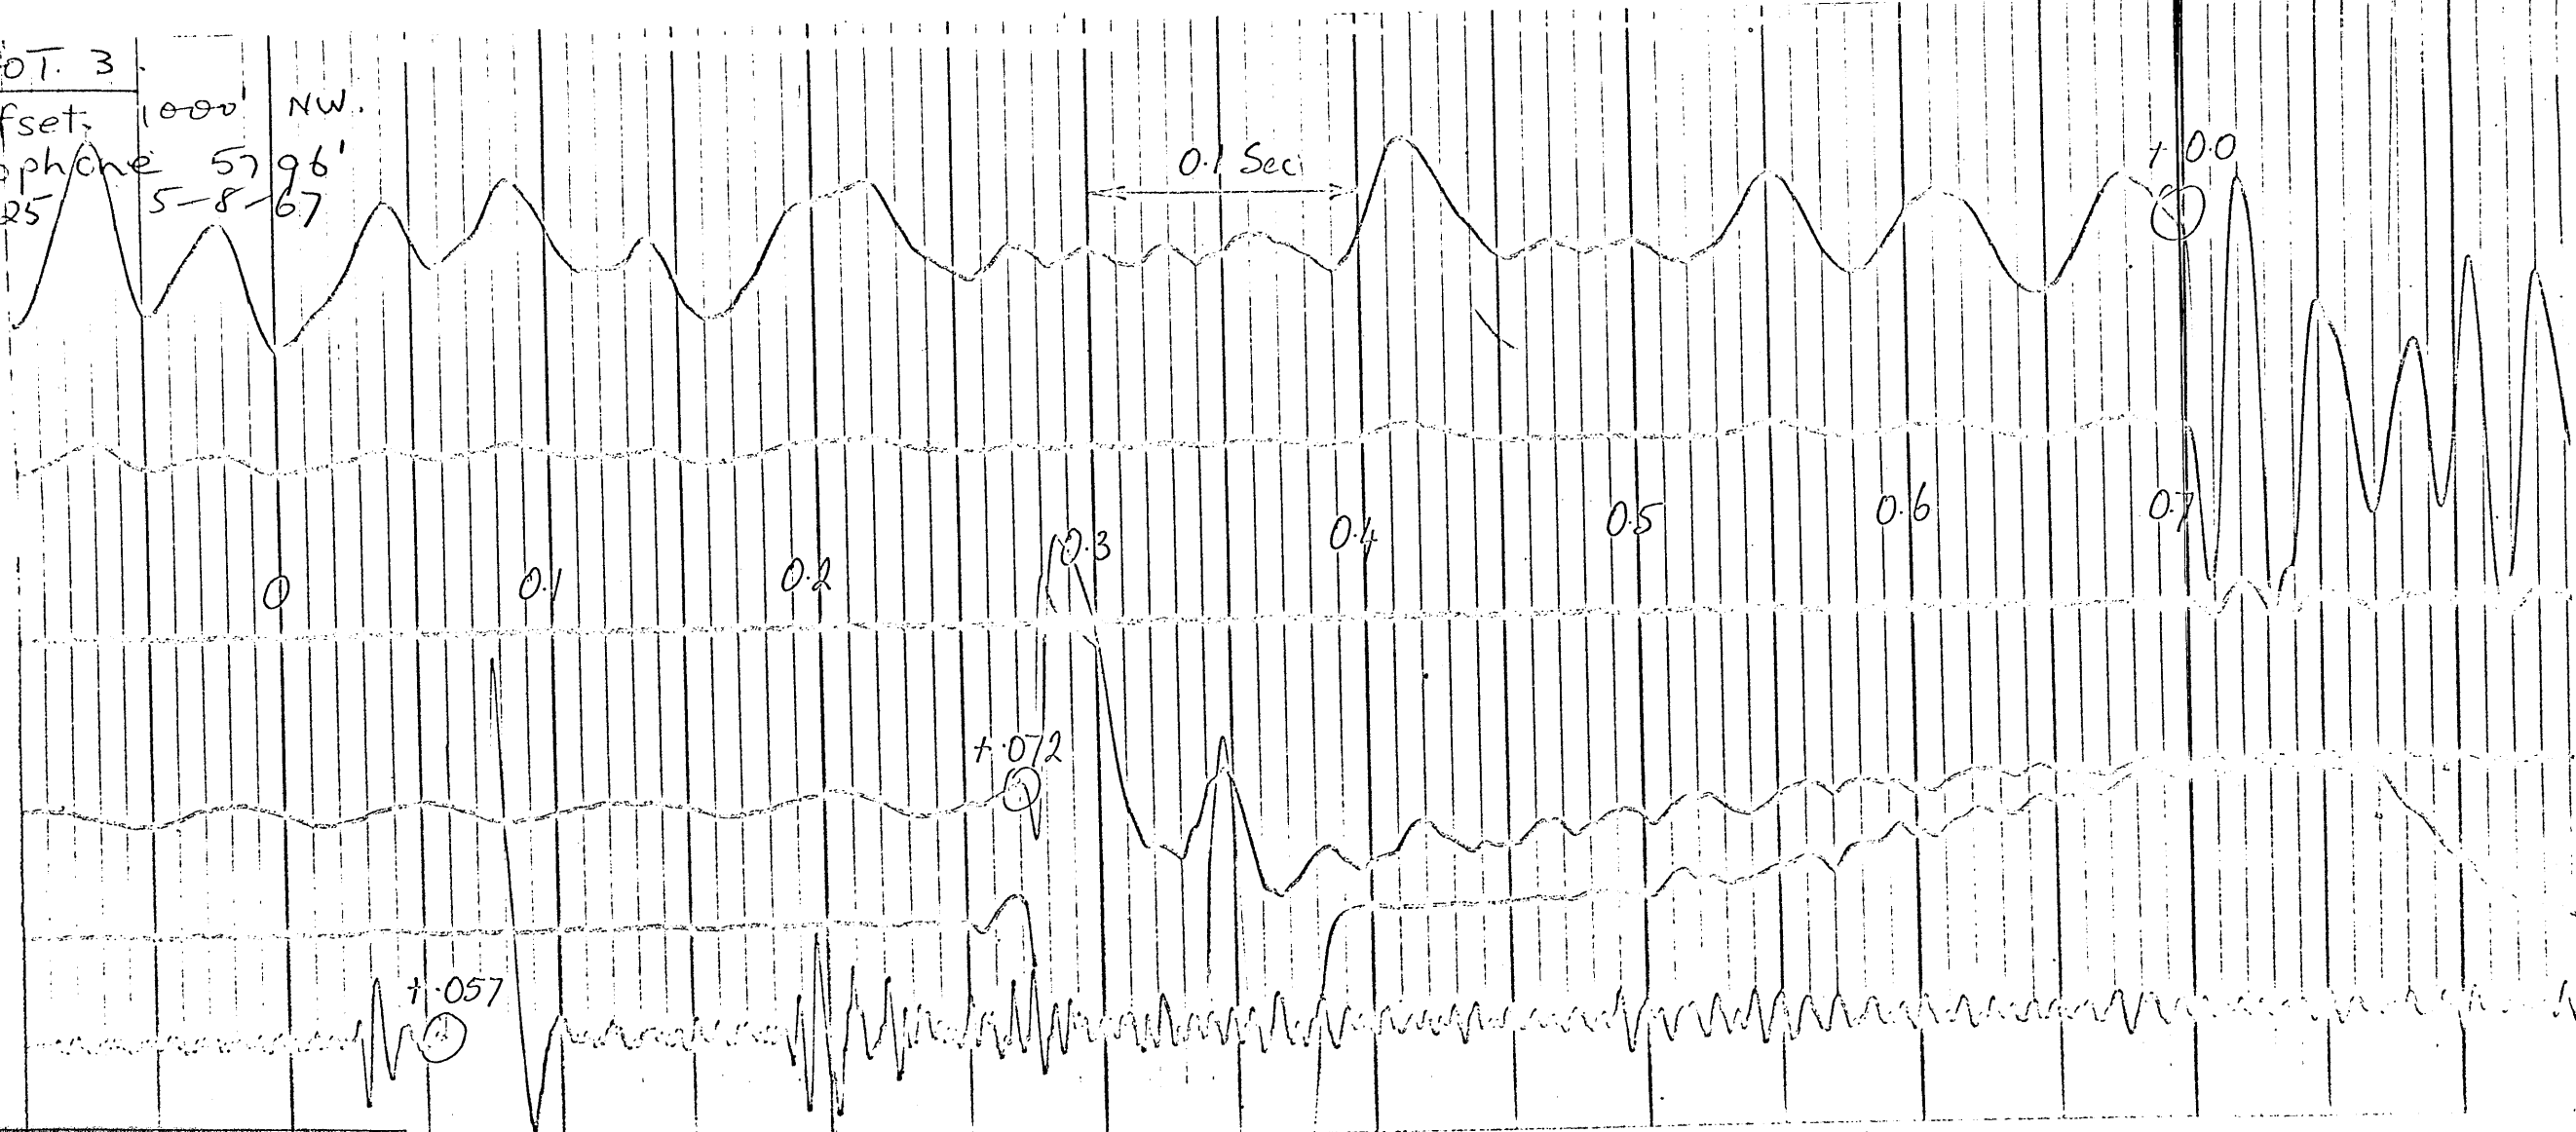

8/18  
9 of 8

SHOT. 3

Offset 1000' NW.  
Geophone 5796'  
09.25 5-8-67  
N.W.

1  
7

RE-NAMED  
(AUG. 1968)  
HALIBUT 1

DEPT. NAT. RES & ENV  
PE904845