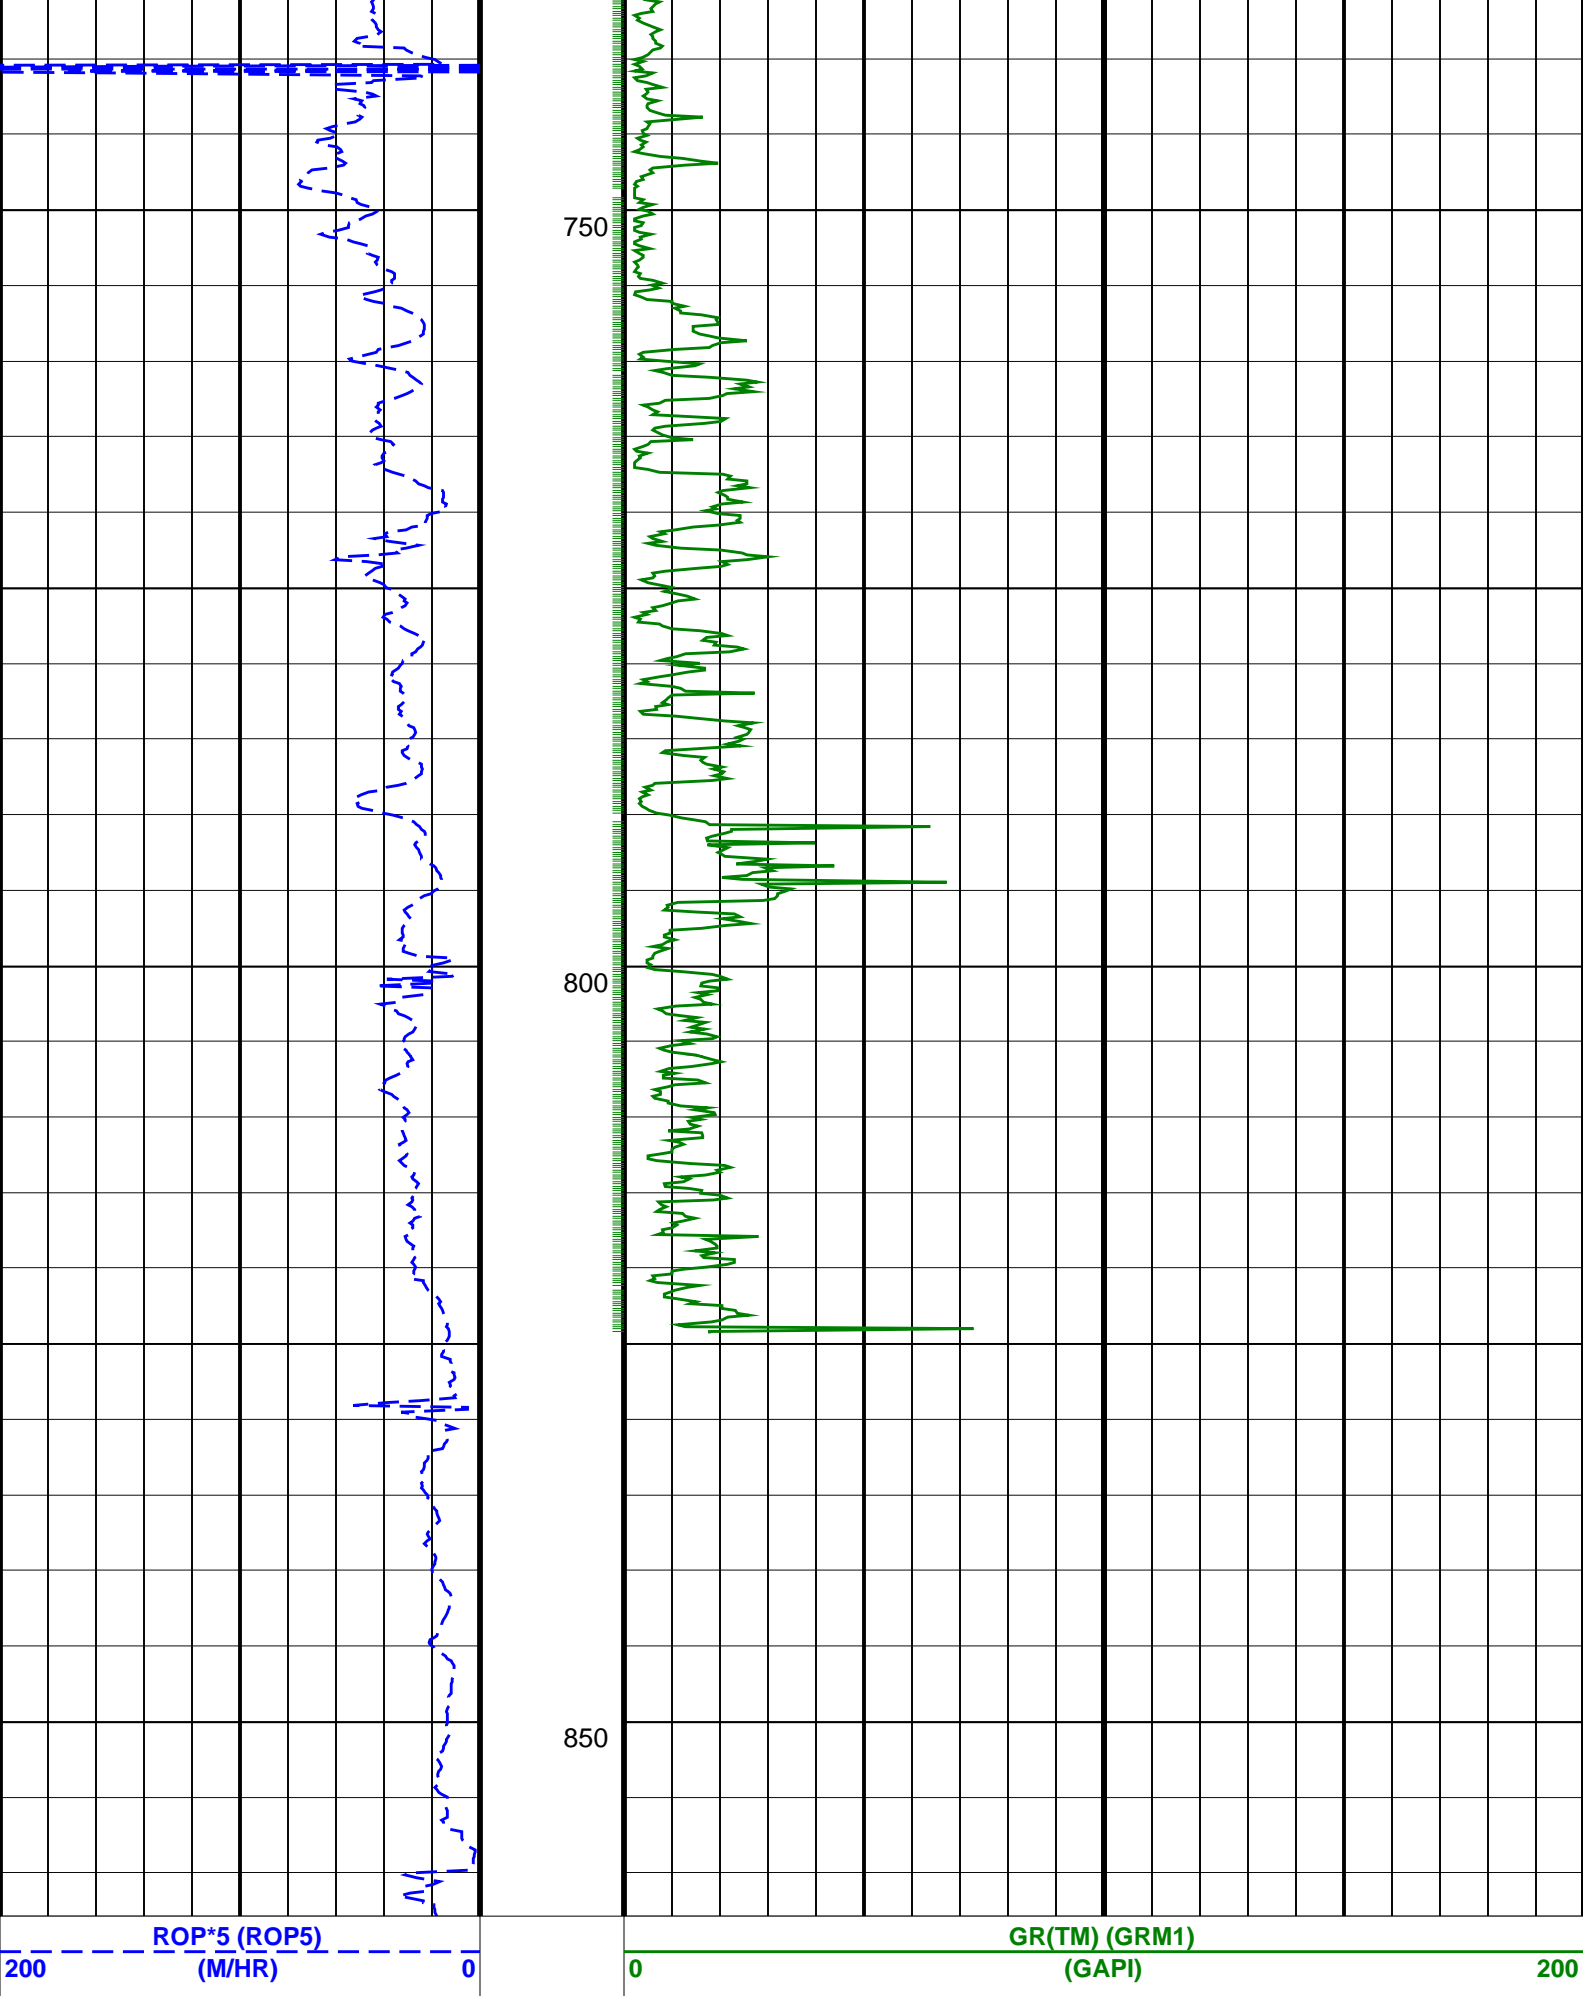

Wasabi-1 GR RT 500MD

IDEAL Version: ID13_OC_05 <MD > Vertical Scale: 1:500

Graphics File Created: 17-Feb-2008 04:47

PIP SUMMARY

GR(TM) PIP

ROP*5 (ROP5)
(M/HR)

200

0

GR(TM) (GRM1)
(GAPI)

0

200

ROP*5 (ROP5)
(M/HR)

GR(TM) (GRM1)
(GAPI)

PIP SUMMARY

GR(TM) PIP