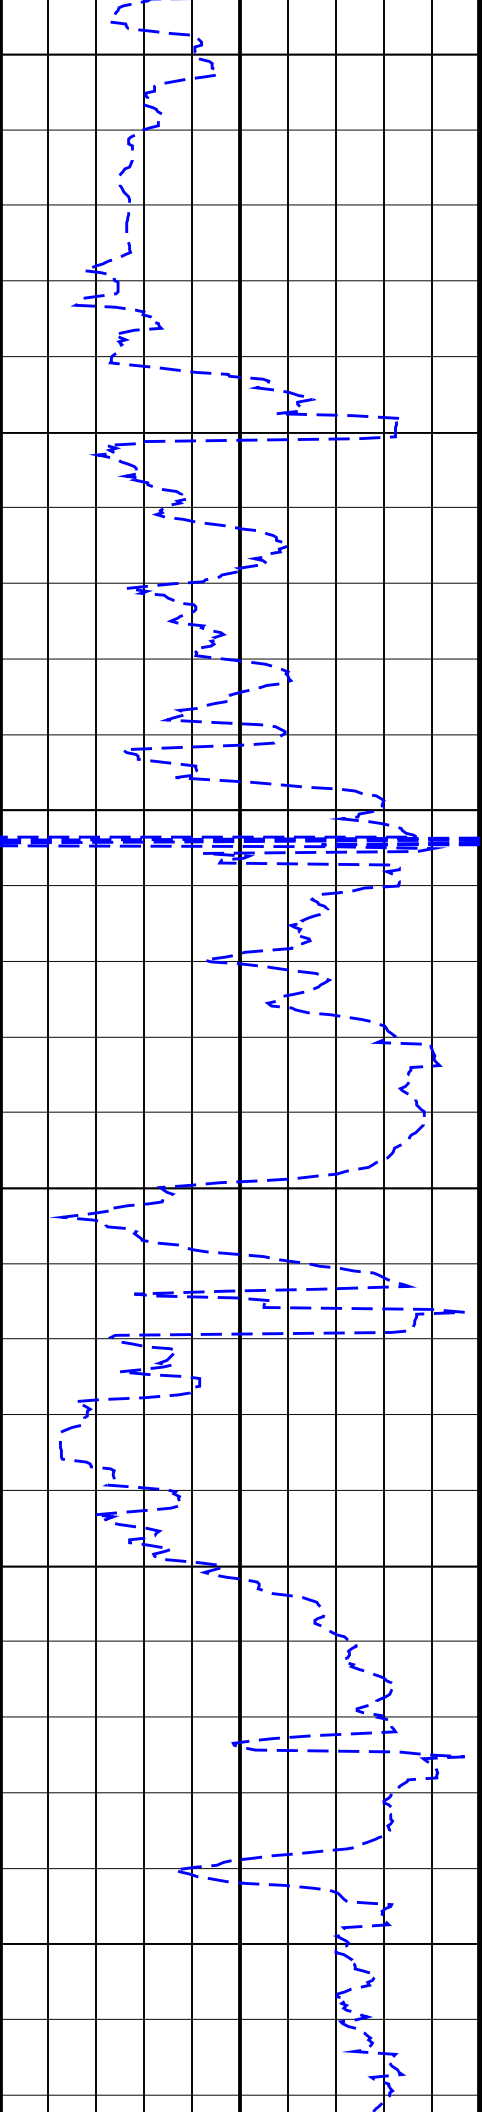

Wasabi-1 GR RT 500MD

IDEAL Version: ID13_OC_05 <MD > Vertical Scale: 1:500

Graphics File Created: 17-Feb-2008 04:47

PIP SUMMARY

GR(TM) PIP

ROP*5 (ROP5)
(M/HR)

200

0

GR(TM) (GRM1)
(GAPI)

0

200

ROP*5 (ROP5)
(M/HR)

GR(TM) (GRM1)
(GAPI)

PIP SUMMARY

GR(TM) PIP