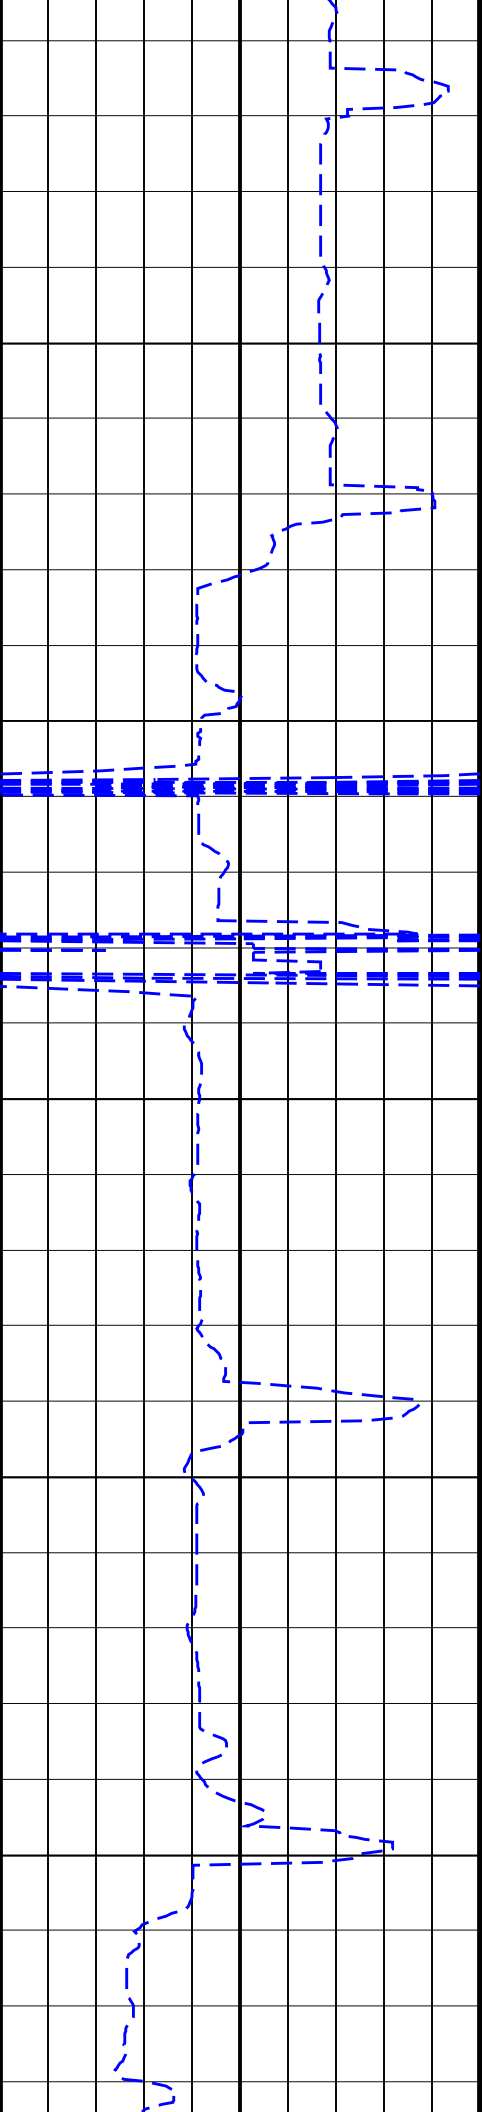

Wasabi-1 GR RT 500MD

IDEAL Version: ID13_OC_05 <MD > Vertical Scale: 1:500

Graphics File Created: 17-Feb-2008 04:47

PIP SUMMARY

GR(TM) PIP

ROP*5 (ROP5)
(M/HR)

200

0

GR(TM) (GRM1)
(GAPI)

0

200

ROP*5 (ROP5)
(M/HR)

GR(TM) (GRM1)
(GAPI)

PIP SUMMARY

GR(TM) PIP