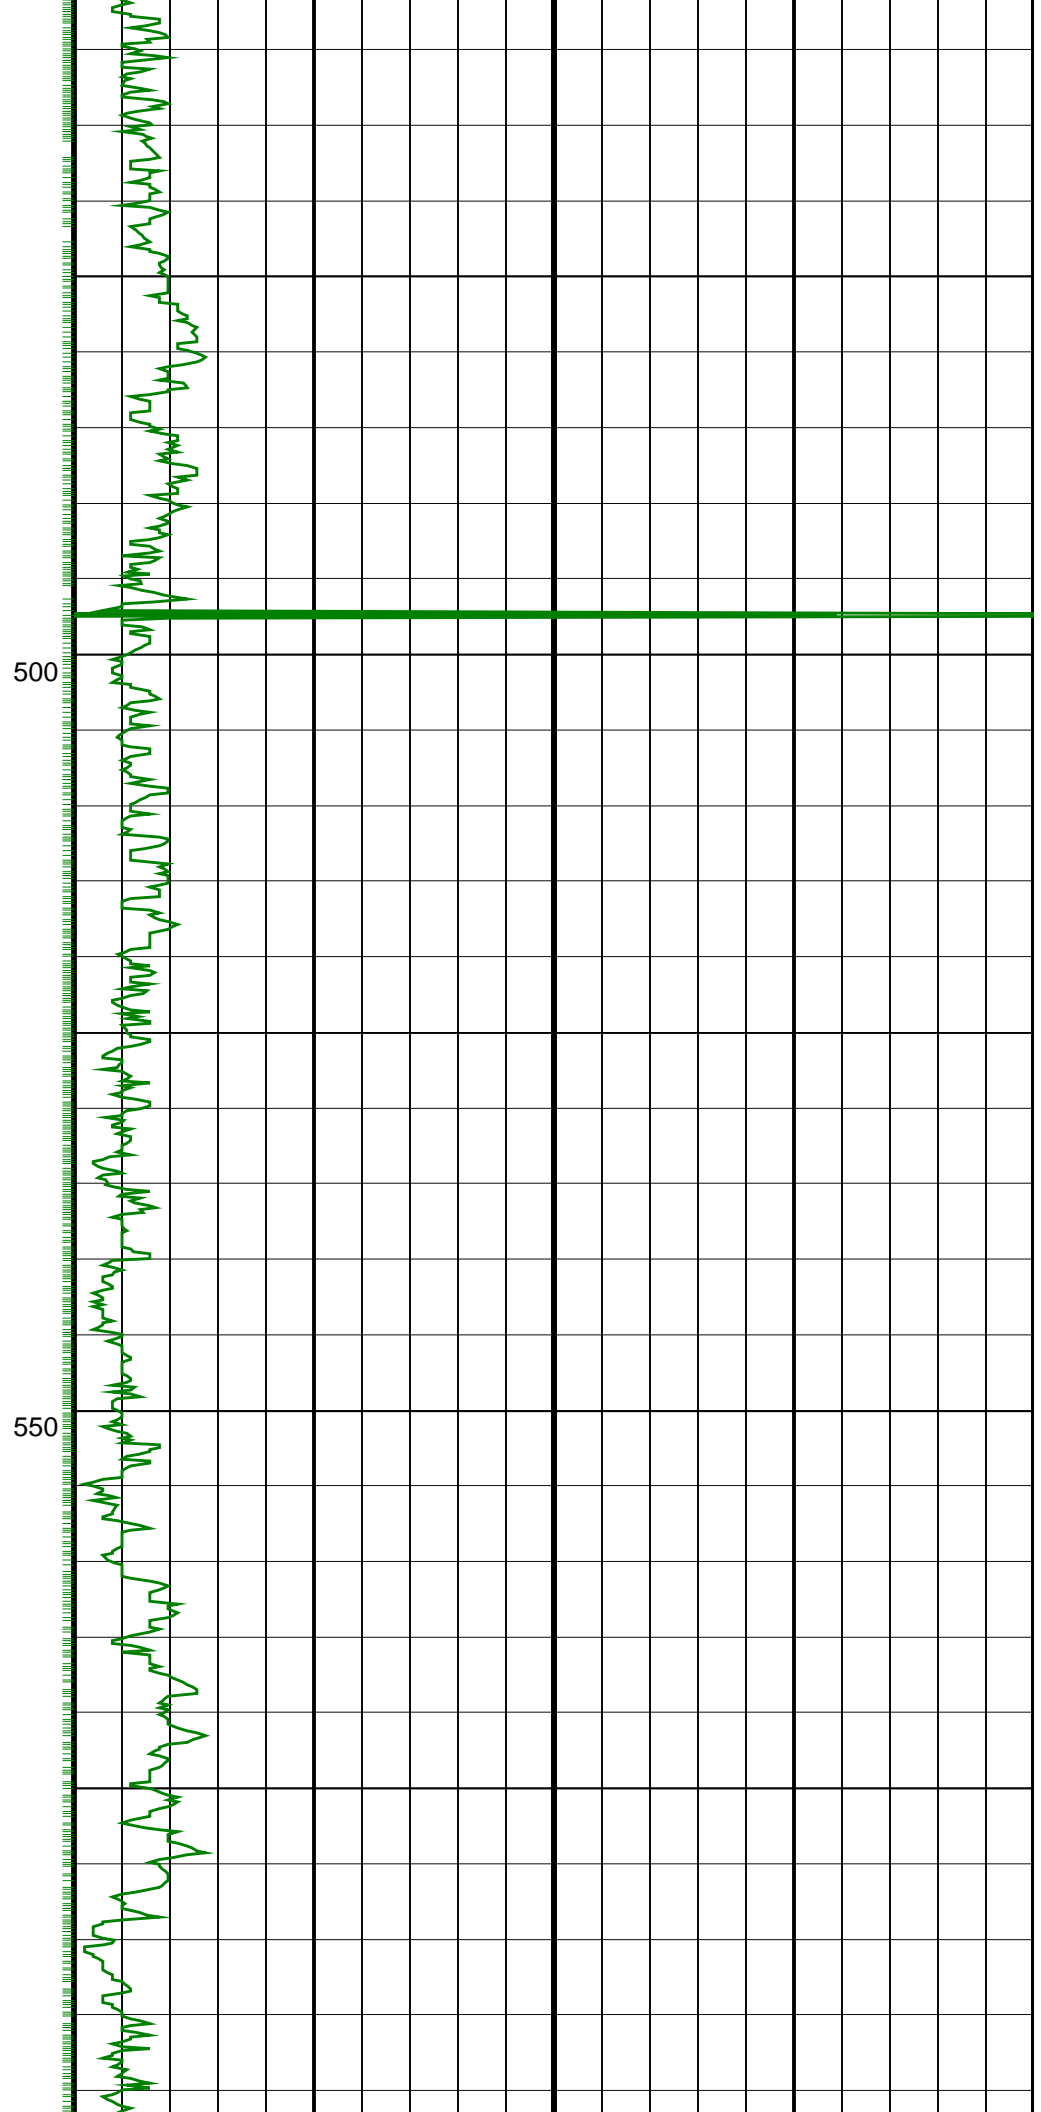

Wasabi-1 GR RT 500MD

IDEAL Version: ID13_OC_05 <MD > Vertical Scale: 1:500

Graphics File Created: 17-Feb-2008 04:47

PIP SUMMARY

GR(TM) PIP

ROP*5 (ROP5)
(M/HR)

200

0

GR(TM) (GRM1)
(GAPI)

0

200

ROP*5 (ROP5)
(M/HR)

GR(TM) (GRM1)
(GAPI)

PIP SUMMARY

GR(TM) PIP