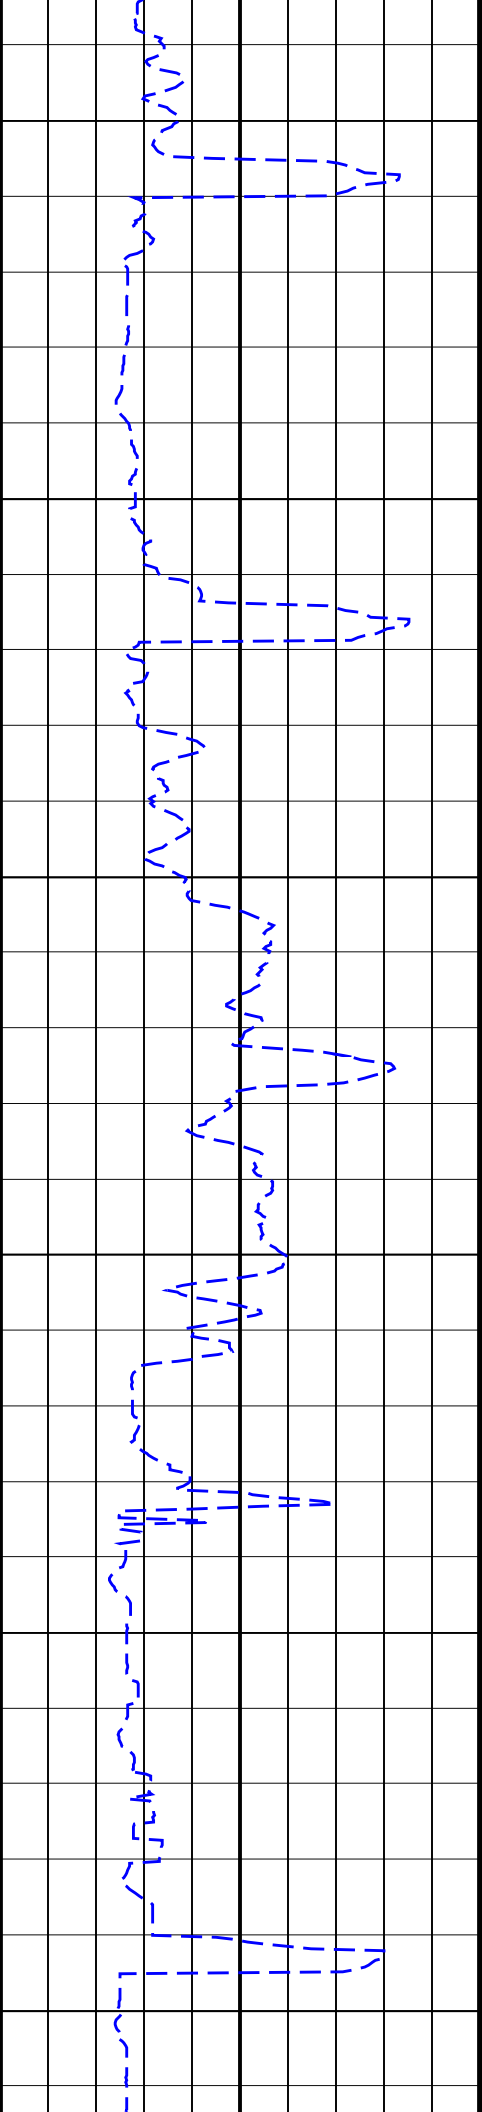

Wasabi-1 GR RT 500MD

IDEAL Version: ID13_OC_05 <MD > Vertical Scale: 1:500

Graphics File Created: 17-Feb-2008 04:47

PIP SUMMARY

GR(TM) PIP

ROP*5 (ROP5)
(M/HR)

200

0

GR(TM) (GRM1)
(GAPI)

0

200

ROP*5 (ROP5)
(M/HR)

GR(TM) (GRM1)
(GAPI)

PIP SUMMARY

GR(TM) PIP