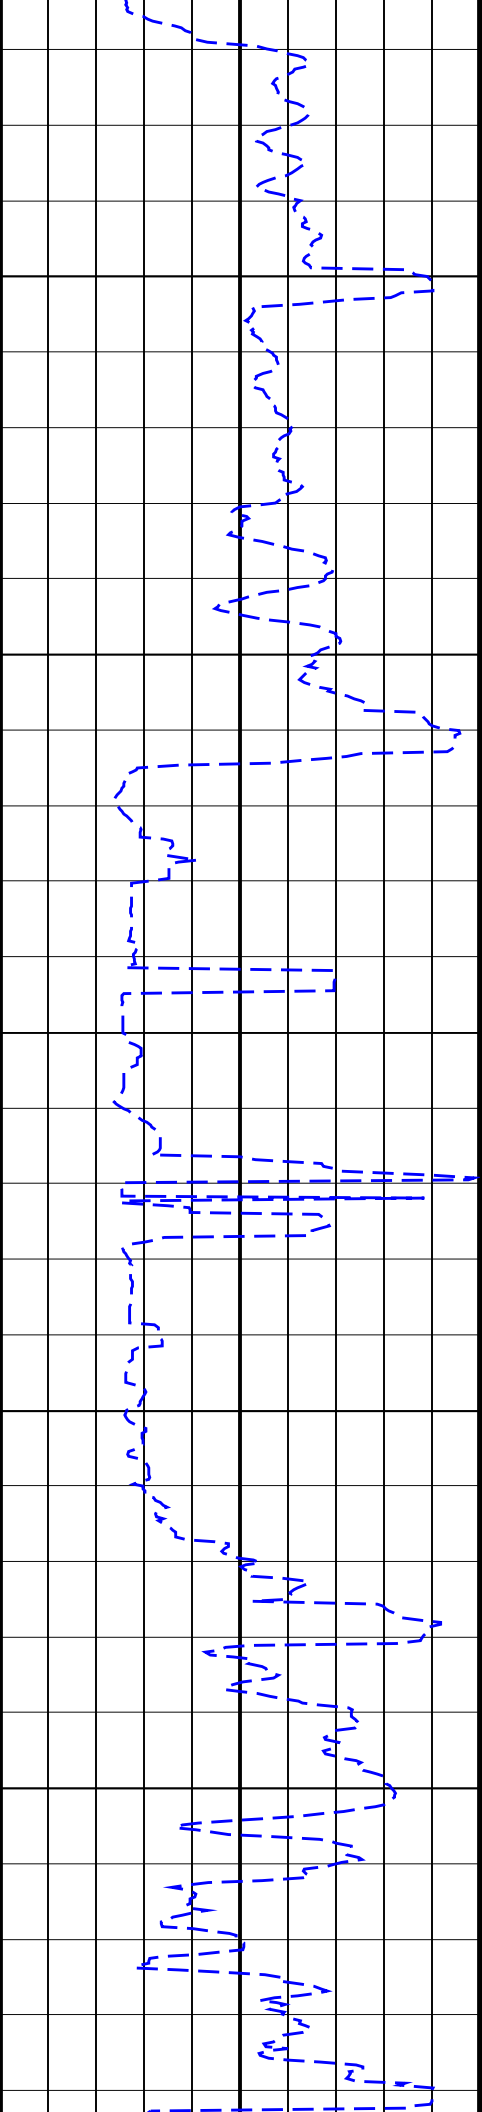

Wasabi-1 GR RT 500MD

IDEAL Version: ID13_OC_05 <MD > Vertical Scale: 1:500

Graphics File Created: 17-Feb-2008 04:47

PIP SUMMARY

GR(TM) PIP

ROP*5 (ROP5)
(M/HR)

200

0

GR(TM) (GRM1)
(GAPI)

0

200

ROP*5 (ROP5)
(M/HR)

GR(TM) (GRM1)
(GAPI)

PIP SUMMARY

GR(TM) PIP