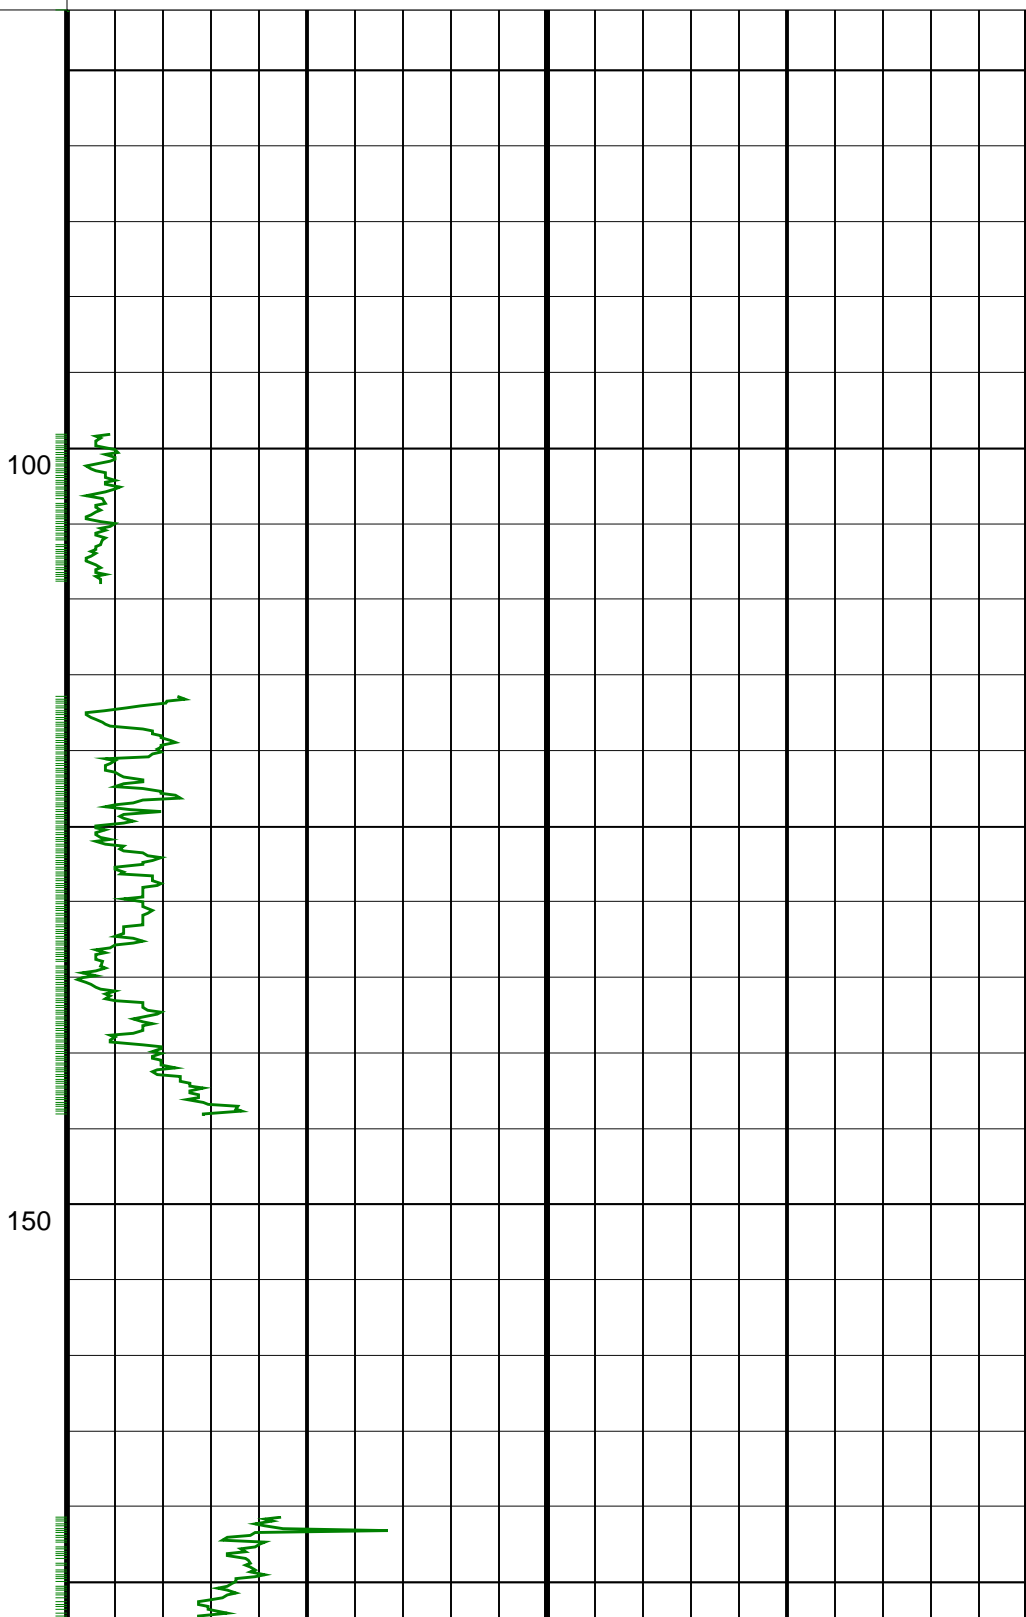

Wasabi-1 GR RT 500MD

IDEAL Version: ID13_OC_05 <MD > Vertical Scale: 1:500

Graphics File Created: 17-Feb-2008 04:47

PIP SUMMARY

GR(TM) PIP

ROP*5 (ROP5)
(M/HR)

200

0

GR(TM) (GRM1)
(GAPI)

0

200

ROP*5 (ROP5)
(M/HR)

GR(TM) (GRM1)
(GAPI)

PIP SUMMARY

GR(TM) PIP