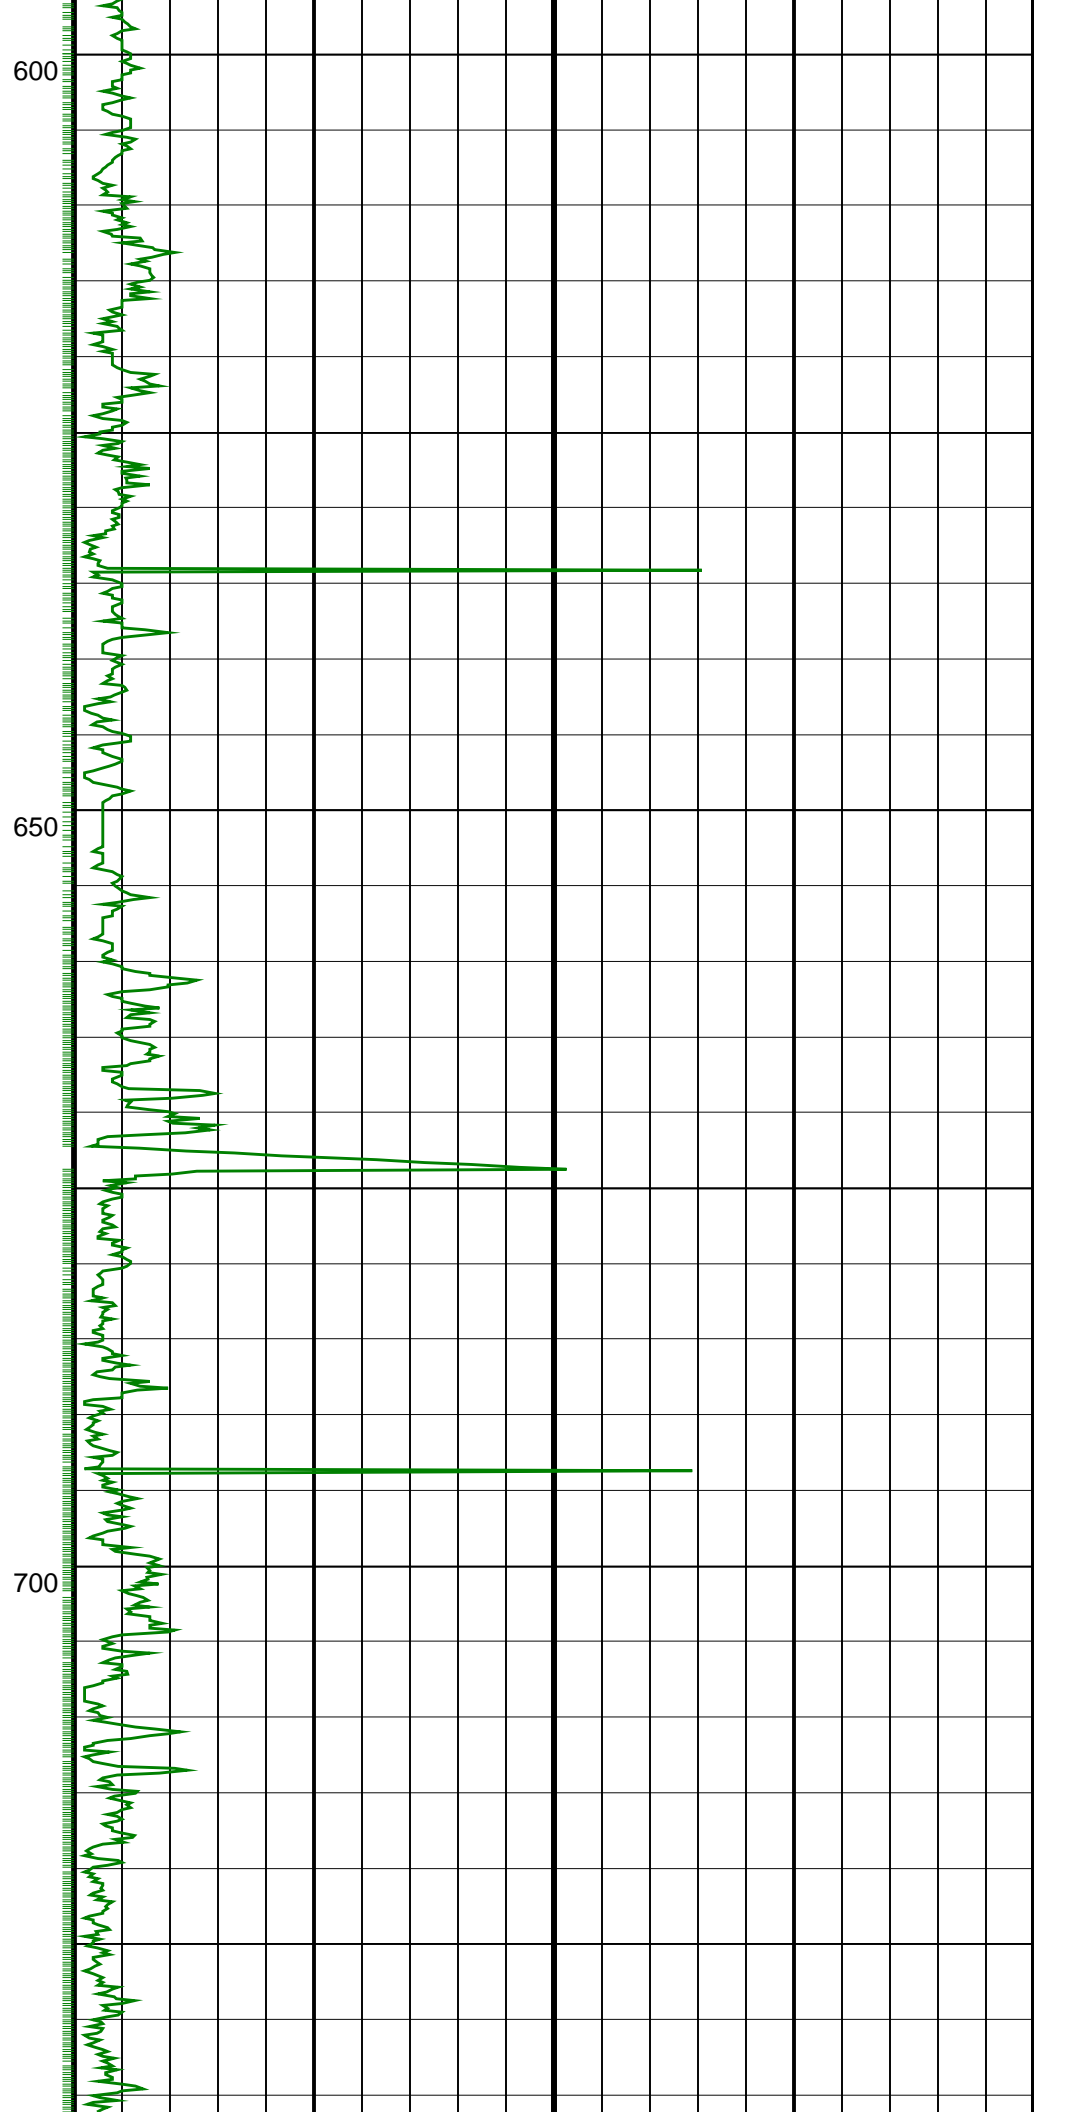

Wasabi-1 GR RT 500MD

IDEAL Version: ID13_OC_05 <MD > Vertical Scale: 1:500

Graphics File Created: 17-Feb-2008 04:47

PIP SUMMARY

GR(TM) PIP

ROP*5 (ROP5)
(M/HR)

200

0

GR(TM) (GRM1)
(GAPI)

0

200

ROP*5 (ROP5)
(M/HR)

GR(TM) (GRM1)
(GAPI)

PIP SUMMARY

GR(TM) PIP