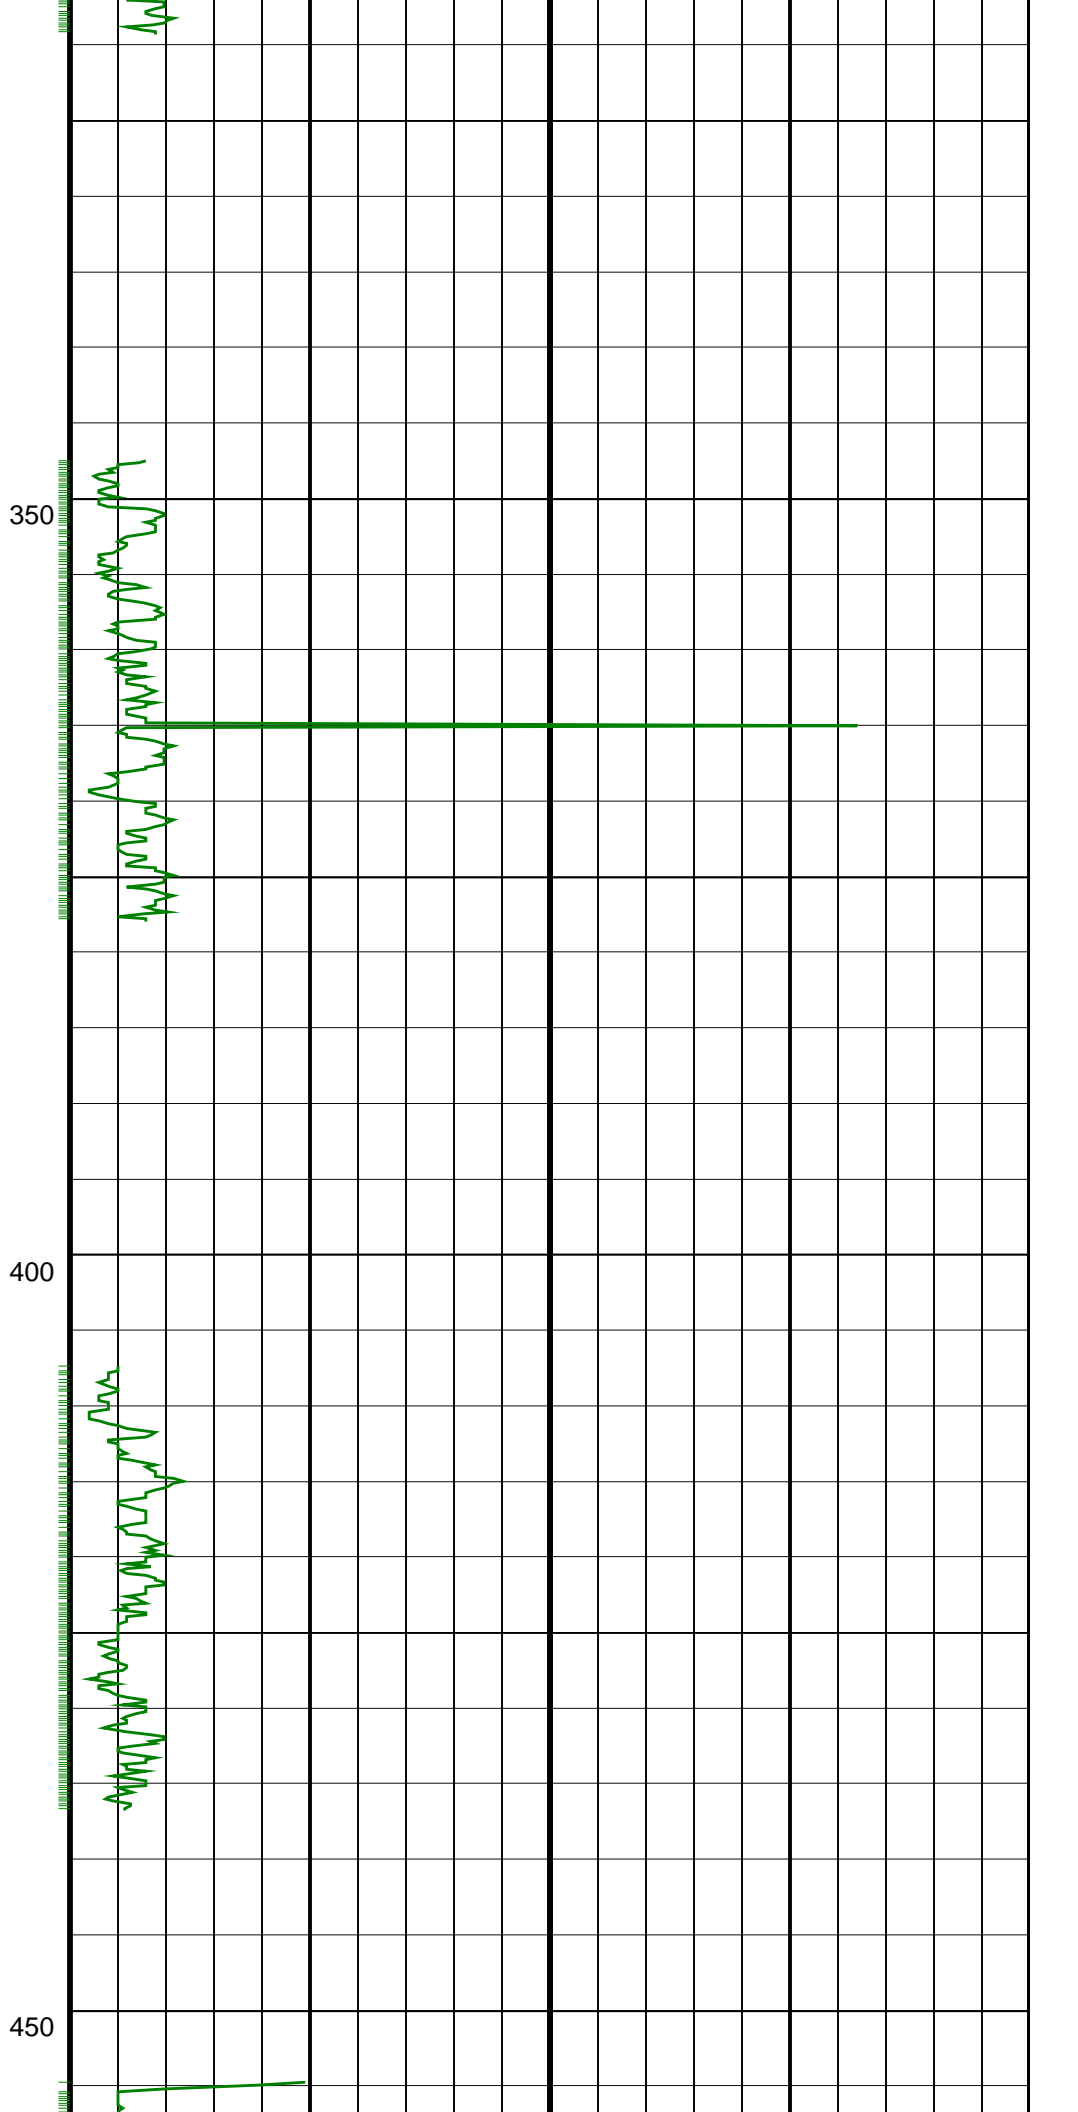

Wasabi-1 GR RT 500MD

IDEAL Version: ID13_OC_05 <MD > Vertical Scale: 1:500

Graphics File Created: 17-Feb-2008 04:47

PIP SUMMARY

GR(TM) PIP

ROP*5 (ROP5)
(M/HR)

200

0

GR(TM) (GRM1)
(GAPI)

0

200

ROP*5 (ROP5)
(M/HR)

GR(TM) (GRM1)
(GAPI)

PIP SUMMARY

GR(TM) PIP