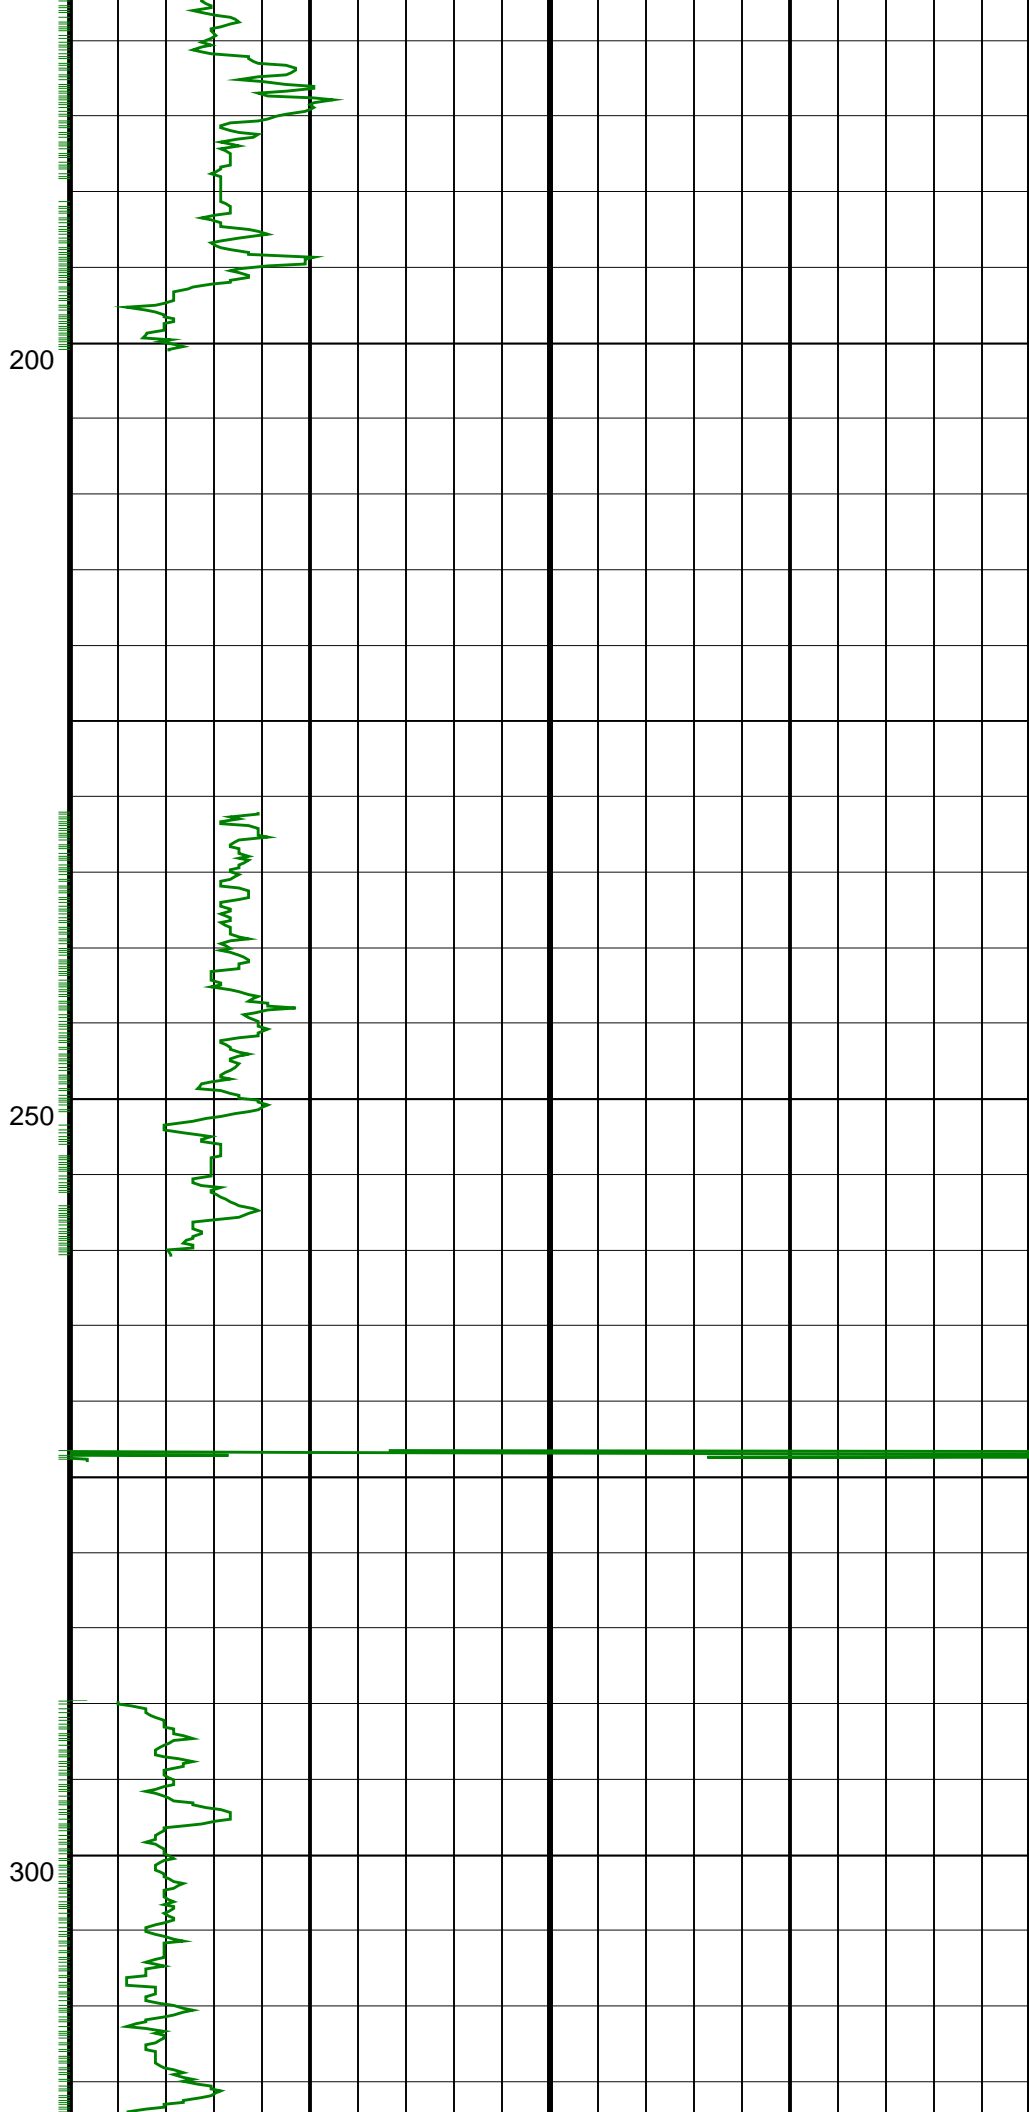

Wasabi-1 GR RT 500MD

IDEAL Version: ID13_OC_05 <MD > Vertical Scale: 1:500

Graphics File Created: 17-Feb-2008 04:47

PIP SUMMARY

GR(TM) PIP

ROP*5 (ROP5)
(M/HR)

200

0

GR(TM) (GRM1)
(GAPI)

0

200

ROP*5 (ROP5)
(M/HR)

GR(TM) (GRM1)
(GAPI)

PIP SUMMARY

GR(TM) PIP