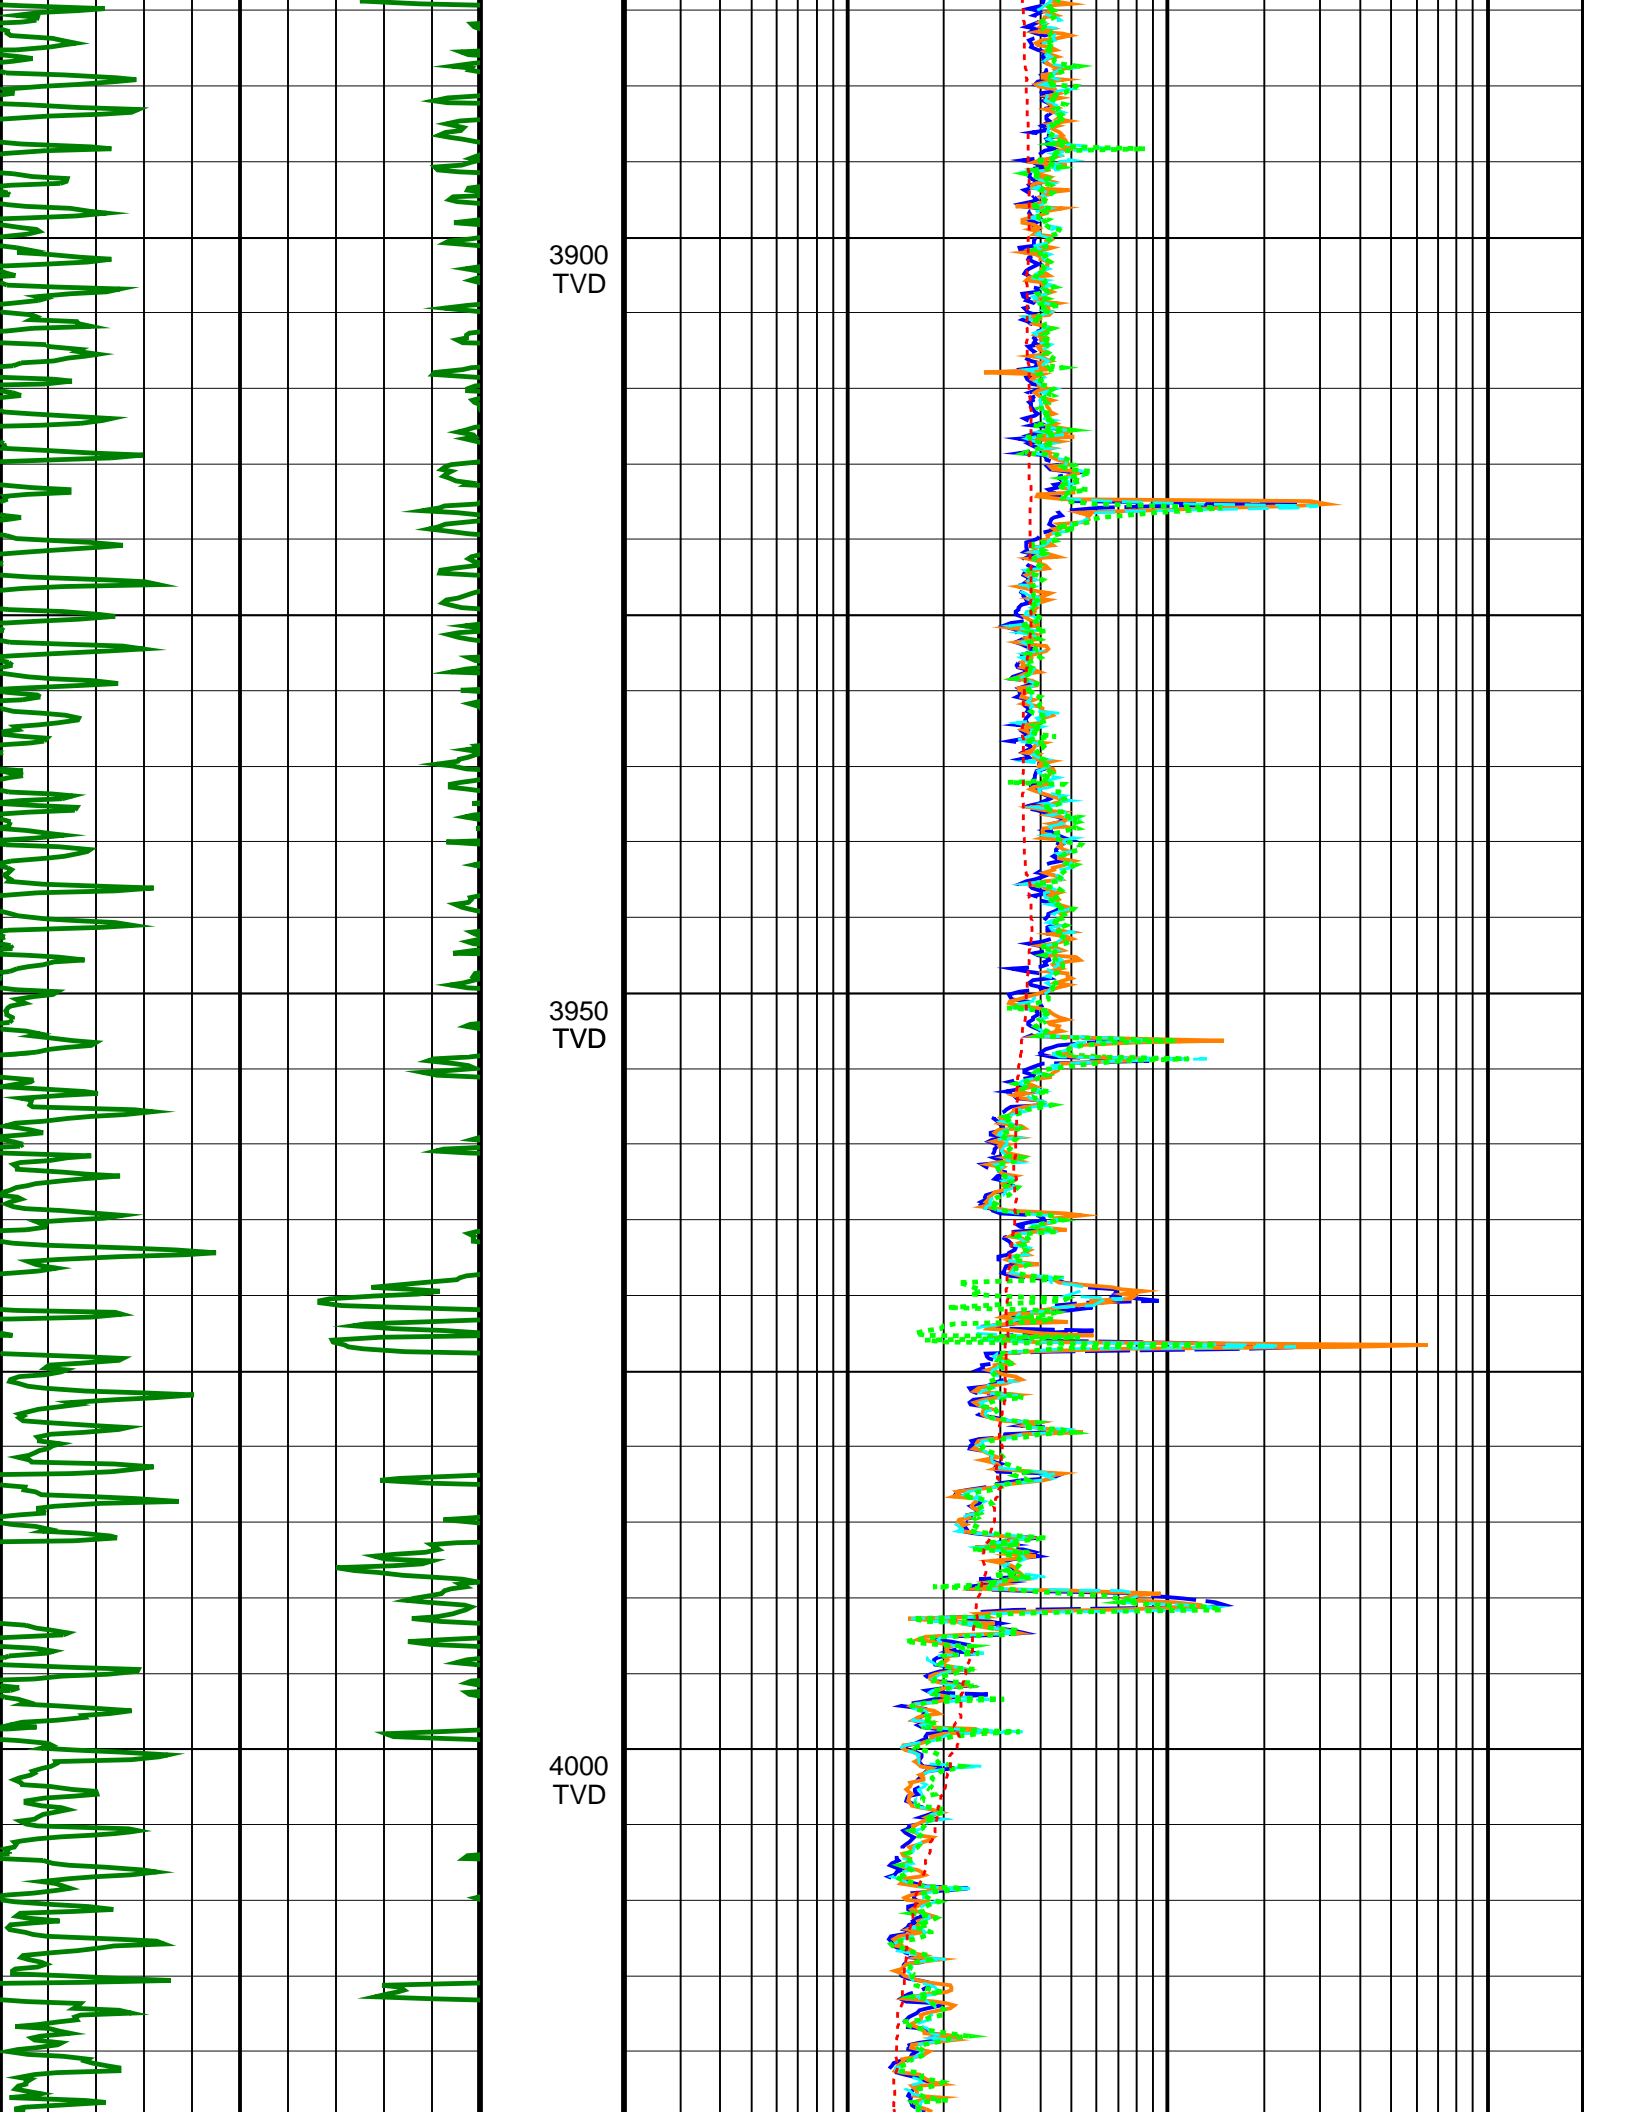

Madfish-1 geoVISION Service 500TVD RM

IDEAL Version: ID13_0C_08 <TVD> Vertical Scale: 1:500

Graphics File Created: 11-Dec-2008 11:02

3750
TVD

3800
TVD

3850
TVD

4050
TVD

4100
TVD

4150
TVD

4200
TVD

4250
TVD

4300
TVD

TVD

4350
TVD

4400
TVD

4450 TVD

4500 TVD

4550 TVD

Ring Resistivity (RES_RING)
(OHMM)

2000

	Medium Button Resistivity (RES_BM)	
0.2	(OHMM)	2000
	Bit Resistivity (RES_BIT)	
0.2	(OHMM)	2000
	Deep Button Resistivity (RES_BD)	
0.2	(OHMM)	2000
	Shallow Button Resistivity (RES_BS)	
0.2	(OHMM)	2000