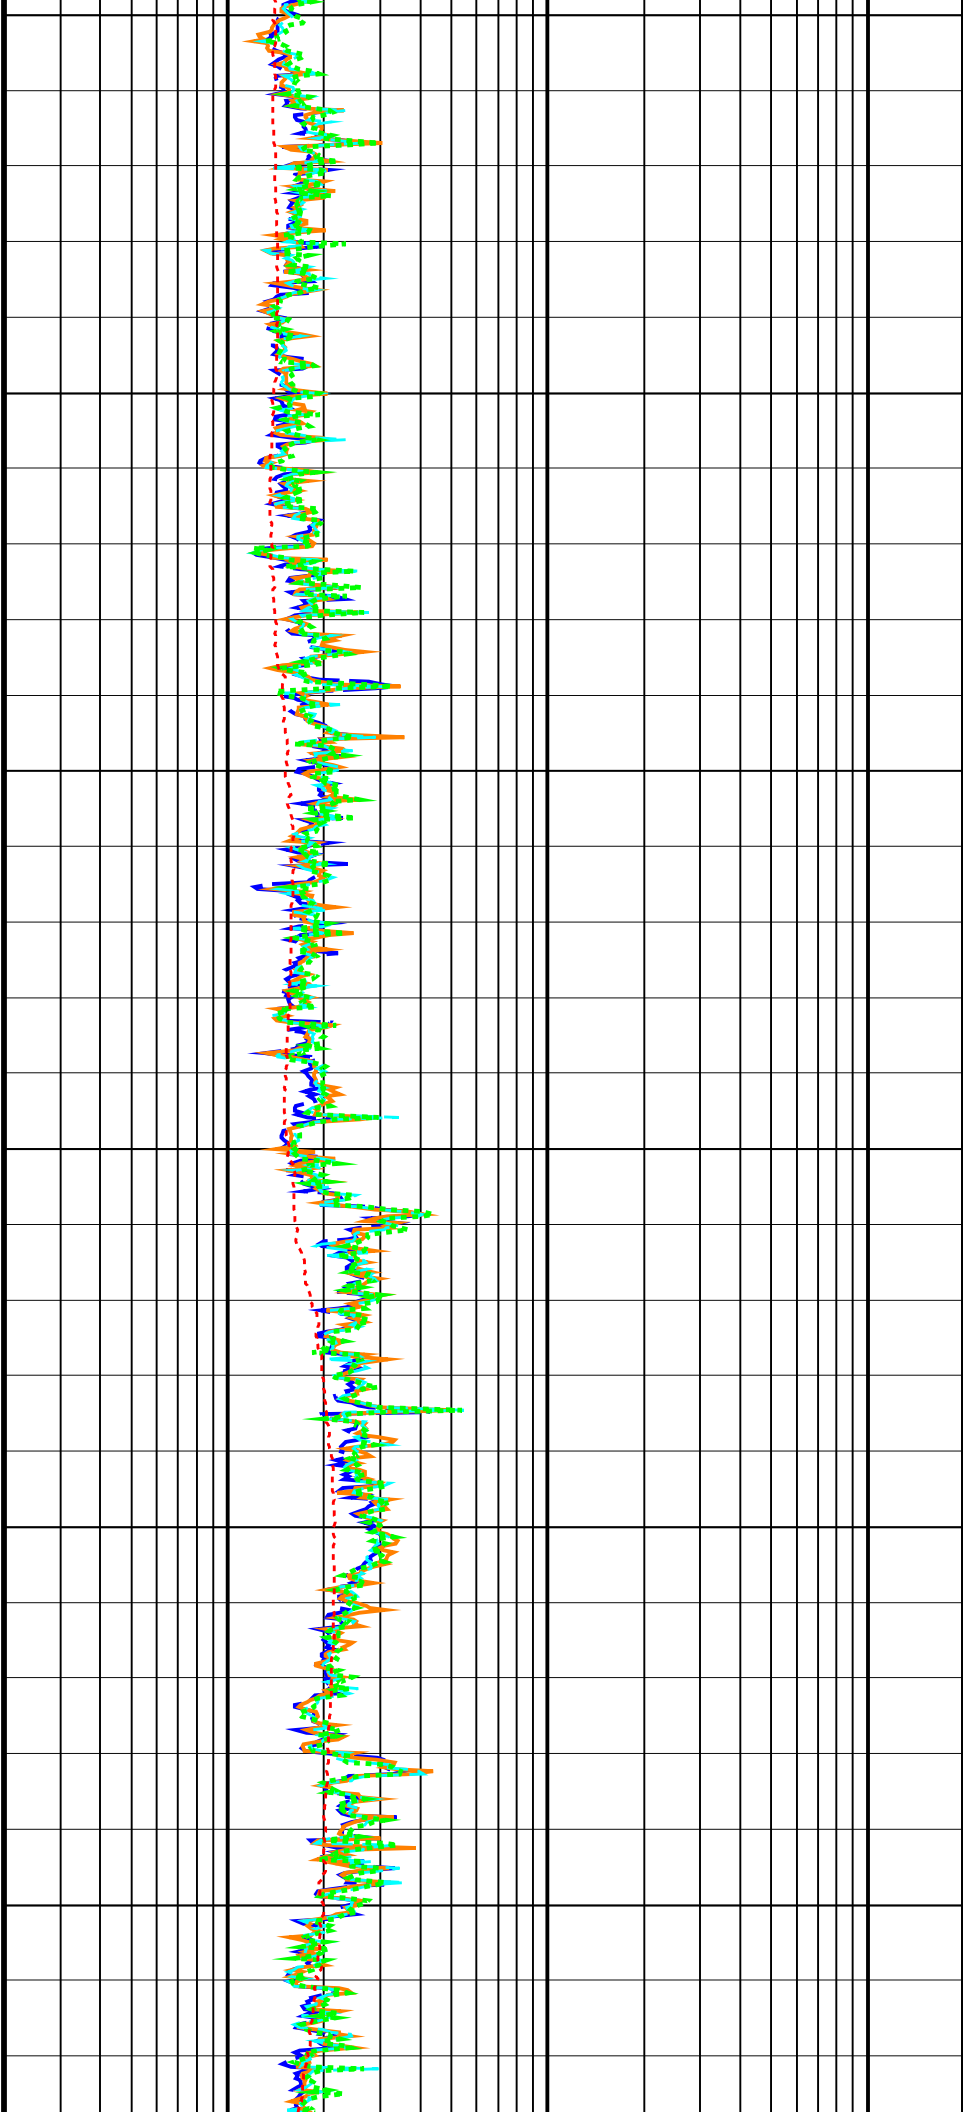

Madfish-1 geoVISION Service 500TVD RM

IDEAL Version: ID13_0C_08 <TVD> Vertical Scale: 1:500

Graphics File Created: 11-Dec-2008 11:02

3750
TVD

3800
TVD

3850
TVD

4050
TVD

4100
TVD

4150
TVD

4200
TVD

4250
TVD

4300
TVD

TVD

4350
TVD

4400
TVD

4450 TVD

4500 TVD

4550 TVD

Ring Resistivity (RES_RING)
(OHMM)

2000

	Medium Button Resistivity (RES_BM)	
0.2	(OHMM)	2000
	Bit Resistivity (RES_BIT)	
0.2	(OHMM)	2000
	Deep Button Resistivity (RES_BD)	
0.2	(OHMM)	2000
	Shallow Button Resistivity (RES_BS)	
0.2	(OHMM)	2000