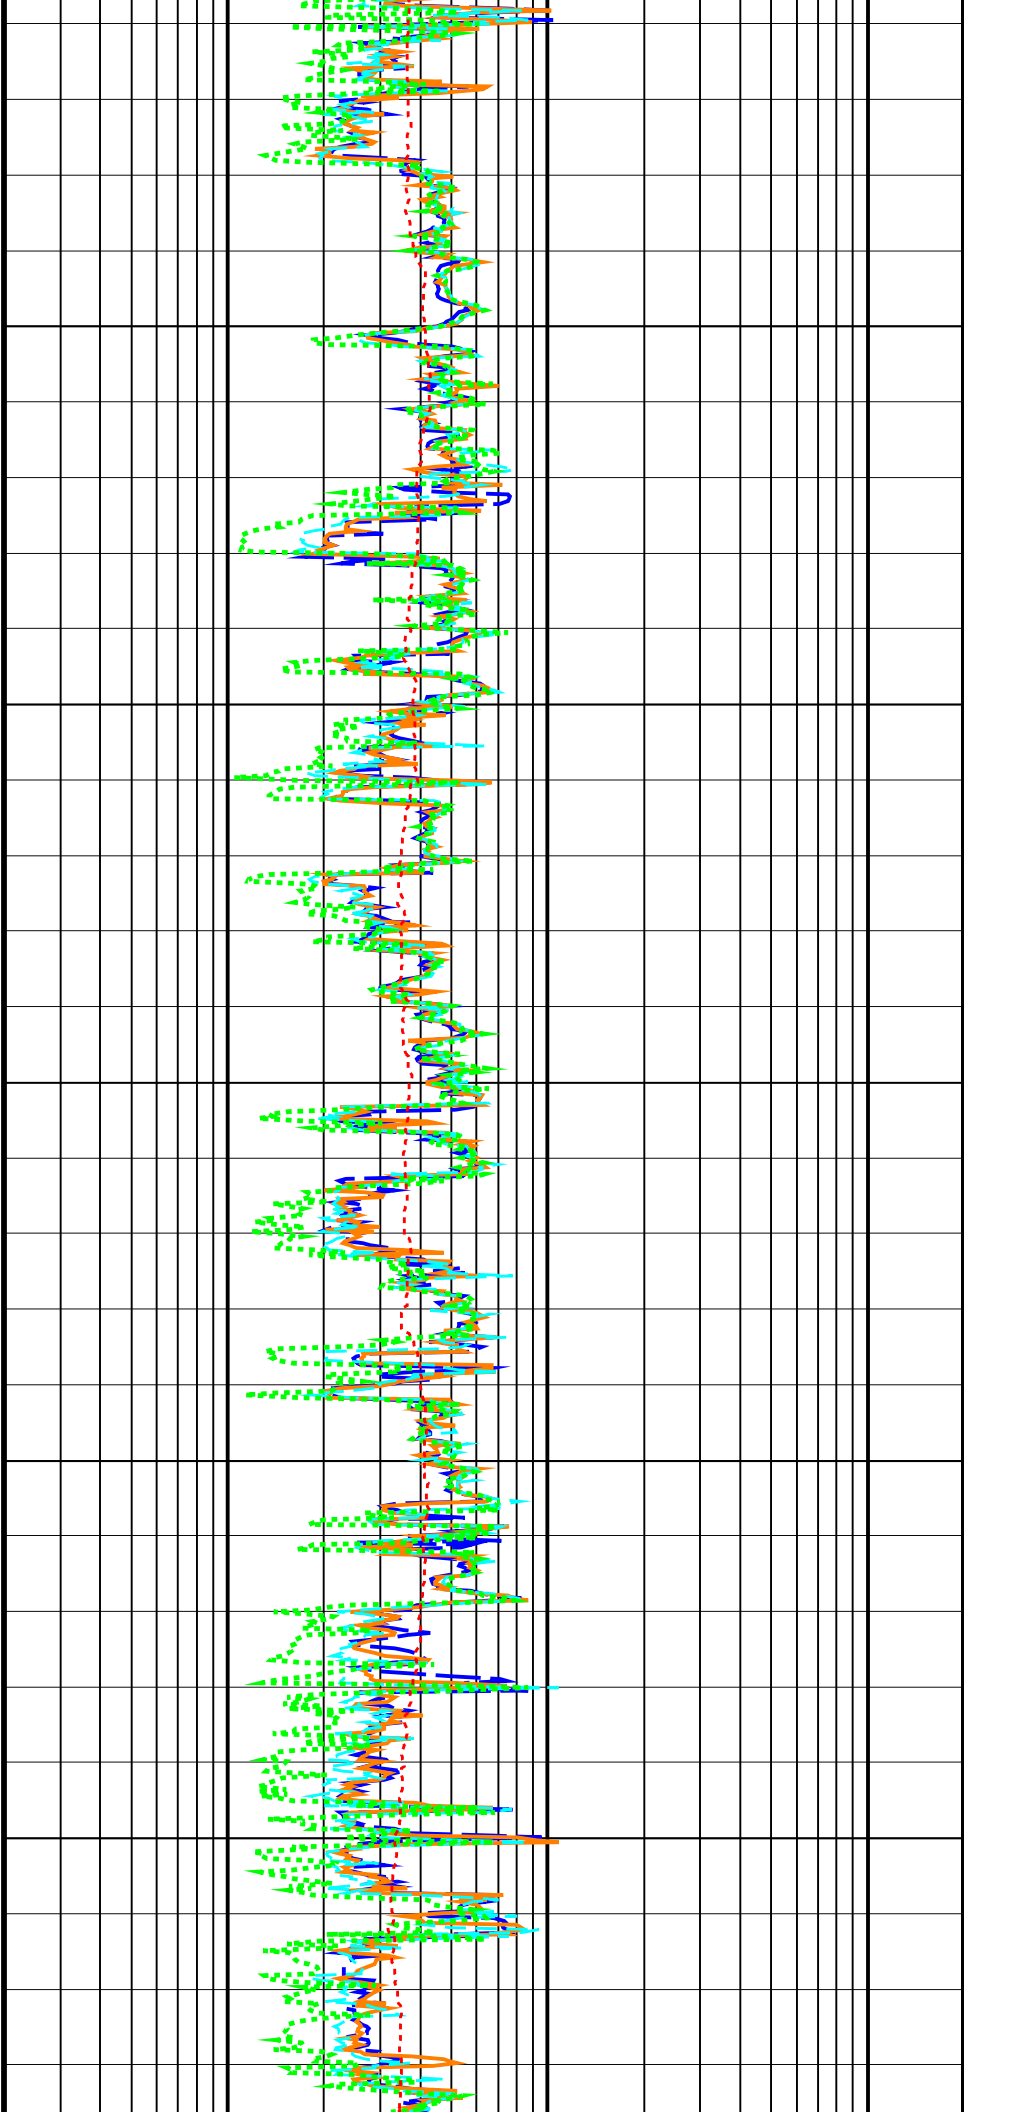

Madfish-1 geoVISION Service 500TVD RM

IDEAL Version: ID13_0C_08 <TVD> Vertical Scale: 1:500

Graphics File Created: 11-Dec-2008 11:02

3750
TVD

3800
TVD

3850
TVD

4050
TVD

4100
TVD

4150
TVD

4200
TVD

4250
TVD

4300
TVD

TVD

4350
TVD

4400
TVD

4450 TVD

4500 TVD

4550 TVD

Ring Resistivity (RES_RING)
(OHMM)

2000

	Medium Button Resistivity (RES_BM)	
0.2	(OHMM)	2000
	Bit Resistivity (RES_BIT)	
0.2	(OHMM)	2000
	Deep Button Resistivity (RES_BD)	
0.2	(OHMM)	2000
	Shallow Button Resistivity (RES_BS)	
0.2	(OHMM)	2000