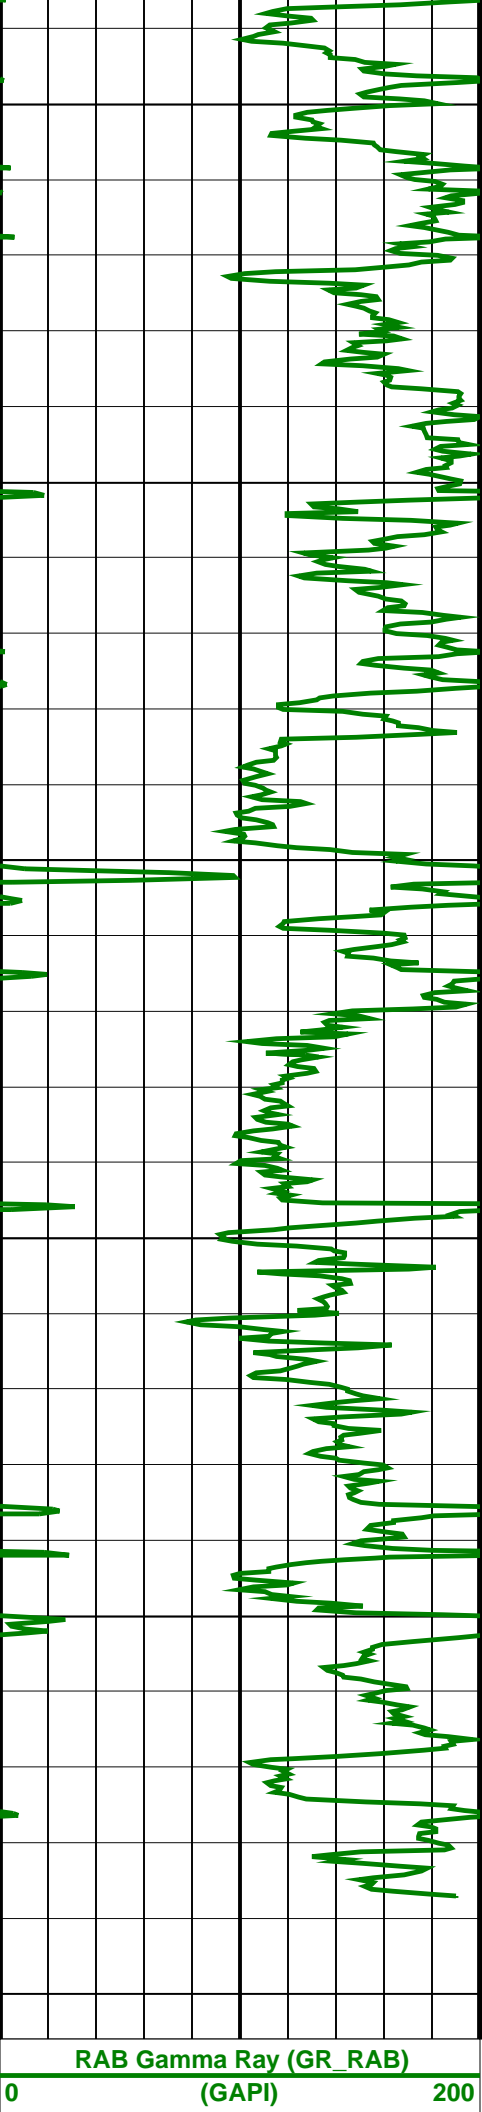

Madfish-1 geoVISION Service 500TVD RM

IDEAL Version: ID13_0C_08 <TVD> Vertical Scale: 1:500

Graphics File Created: 11-Dec-2008 11:02

3750
TVD

3800
TVD

3850
TVD

4050
TVD

4100
TVD

4150
TVD

4200
TVD

4250
TVD

4300
TVD

TVD

4350
TVD

4400
TVD

4450 TVD

4500 TVD

4550 TVD

Ring Resistivity (RES_RING)
(OHMM)

2000

	Medium Button Resistivity (RES_BM)	
0.2	(OHMM)	2000
	Bit Resistivity (RES_BIT)	
0.2	(OHMM)	2000
	Deep Button Resistivity (RES_BD)	
0.2	(OHMM)	2000
	Shallow Button Resistivity (RES_BS)	
0.2	(OHMM)	2000