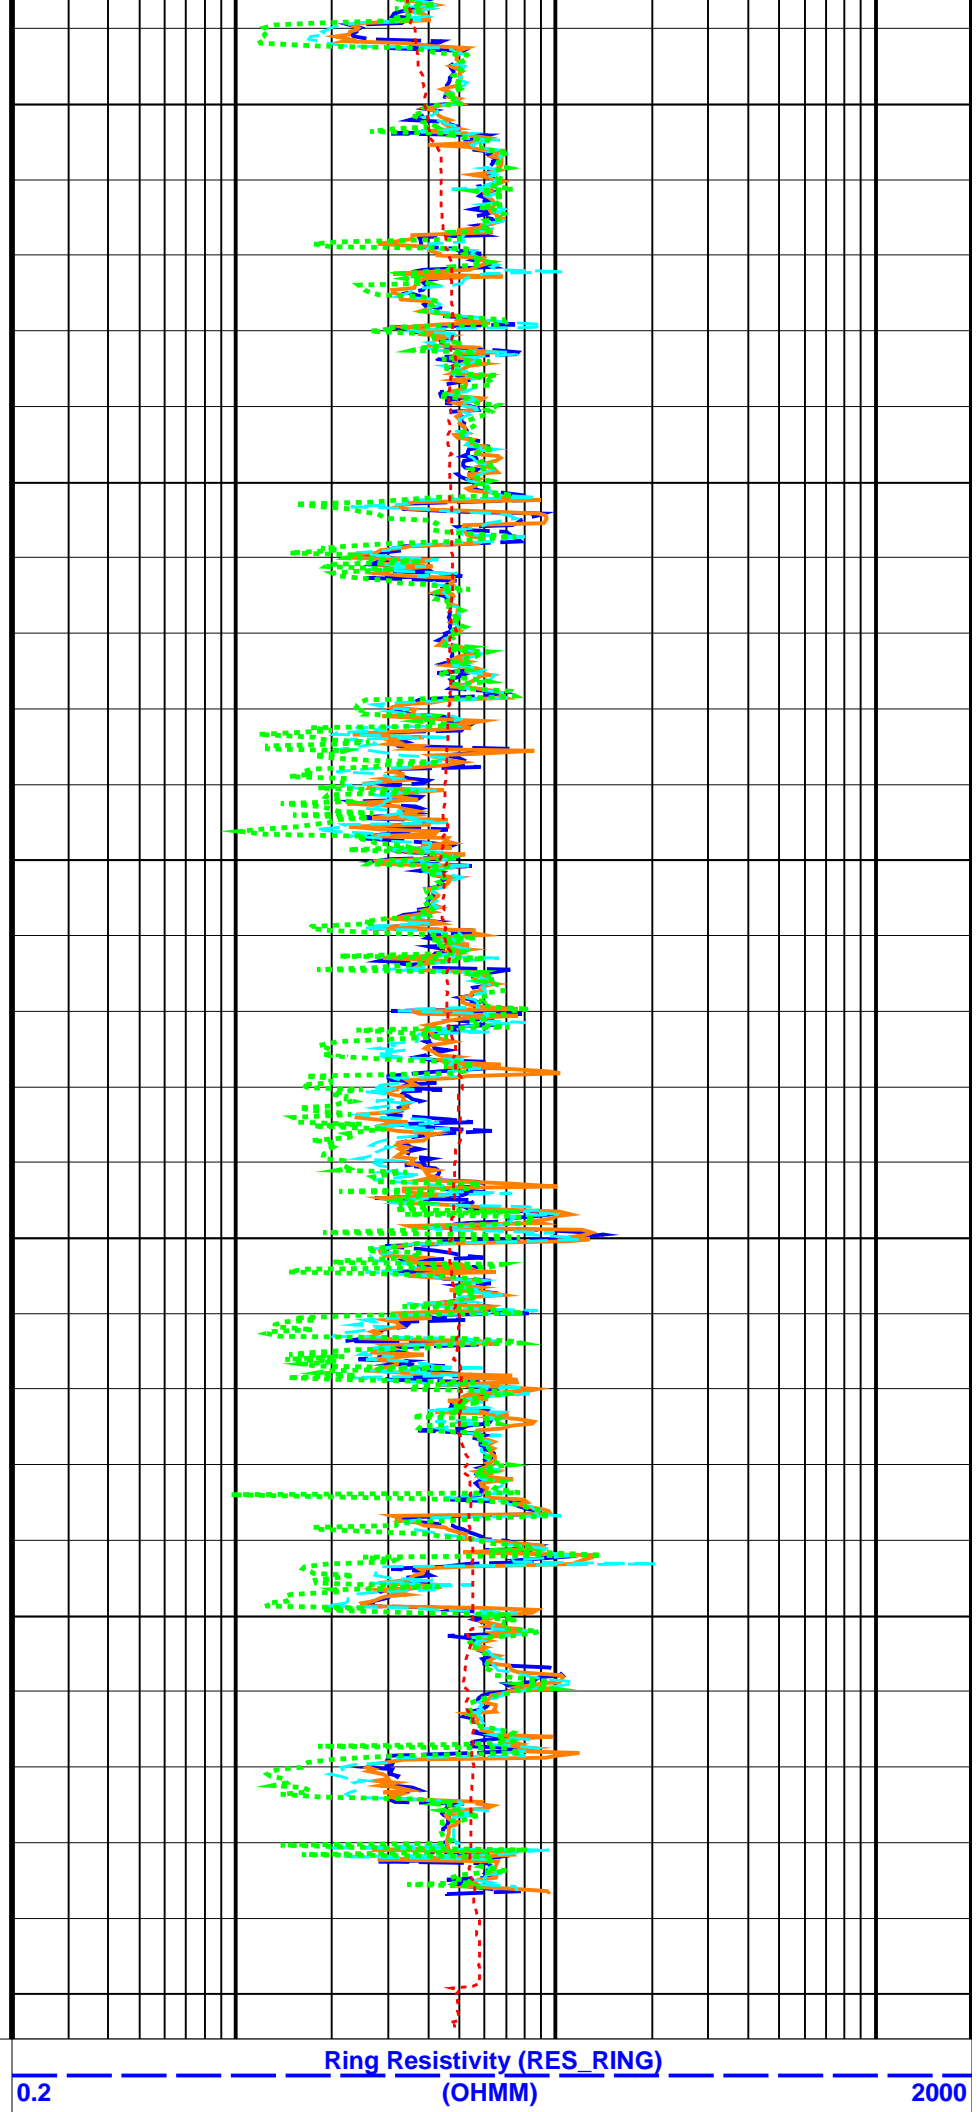

Madfish-1 geoVISION Service 500TVD RM

IDEAL Version: ID13_0C_08 <TVD> Vertical Scale: 1:500

Graphics File Created: 11-Dec-2008 11:02

3750
TVD

3800
TVD

3850
TVD

4050
TVD

4100
TVD

4150
TVD

4200
TVD

4250
TVD

4300
TVD

TVD

4350
TVD

4400
TVD

4450 TVD

4500 TVD

4550 TVD

Ring Resistivity (RES_RING)
(OHMM)

2000

	Medium Button Resistivity (RES_BM)	
0.2	(OHMM)	2000
	Bit Resistivity (RES_BIT)	
0.2	(OHMM)	2000
	Deep Button Resistivity (RES_BD)	
0.2	(OHMM)	2000
	Shallow Button Resistivity (RES_BS)	
0.2	(OHMM)	2000