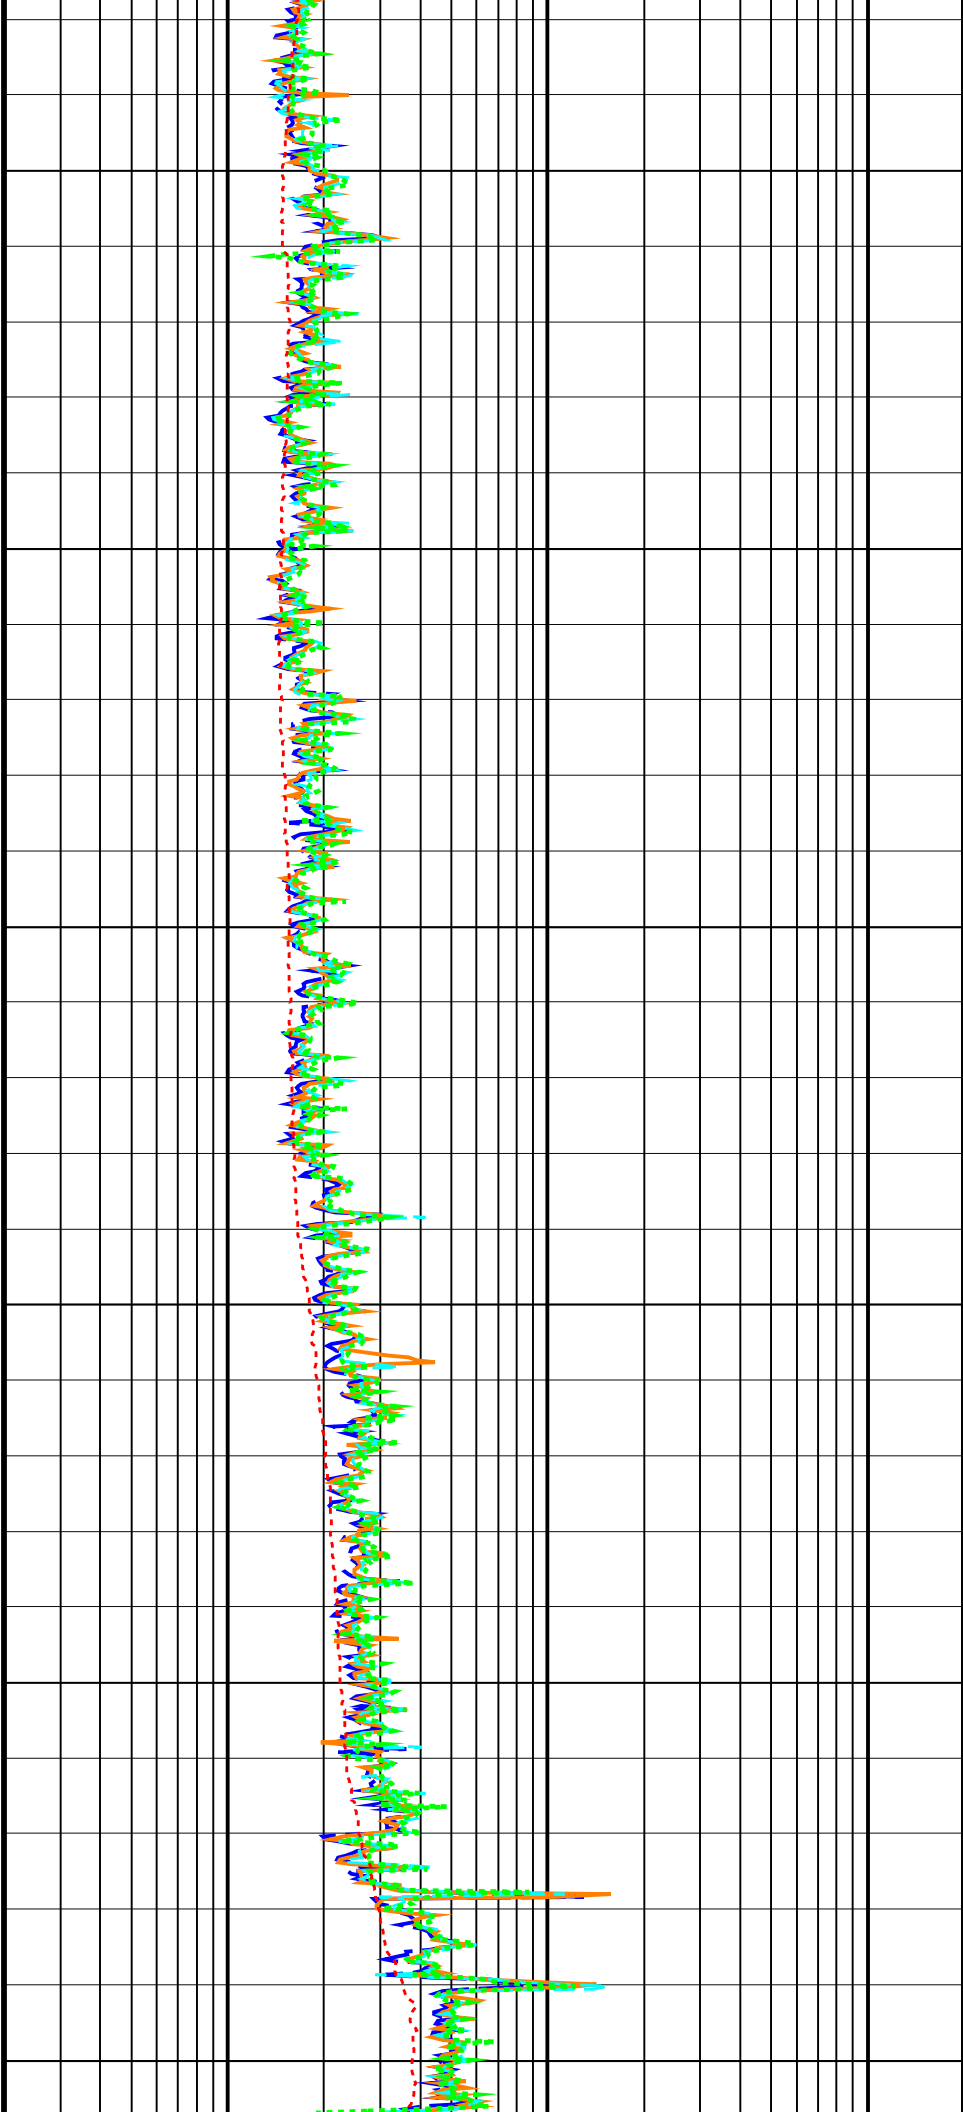

Madfish-1 geoVISION Service 500TVD RM

IDEAL Version: ID13_0C_08 <TVD> Vertical Scale: 1:500

Graphics File Created: 11-Dec-2008 11:02

3750
TVD

3800
TVD

3850
TVD

4050
TVD

4100
TVD

4150
TVD

4200
TVD

4250
TVD

4300
TVD

TVD

4350
TVD

4400
TVD

4450 TVD

4500 TVD

4550 TVD

Ring Resistivity (RES_RING)
(OHMM)

2000

	Medium Button Resistivity (RES_BM)	
0.2	(OHMM)	2000
	Bit Resistivity (RES_BIT)	
0.2	(OHMM)	2000
	Deep Button Resistivity (RES_BD)	
0.2	(OHMM)	2000
	Shallow Button Resistivity (RES_BS)	
0.2	(OHMM)	2000