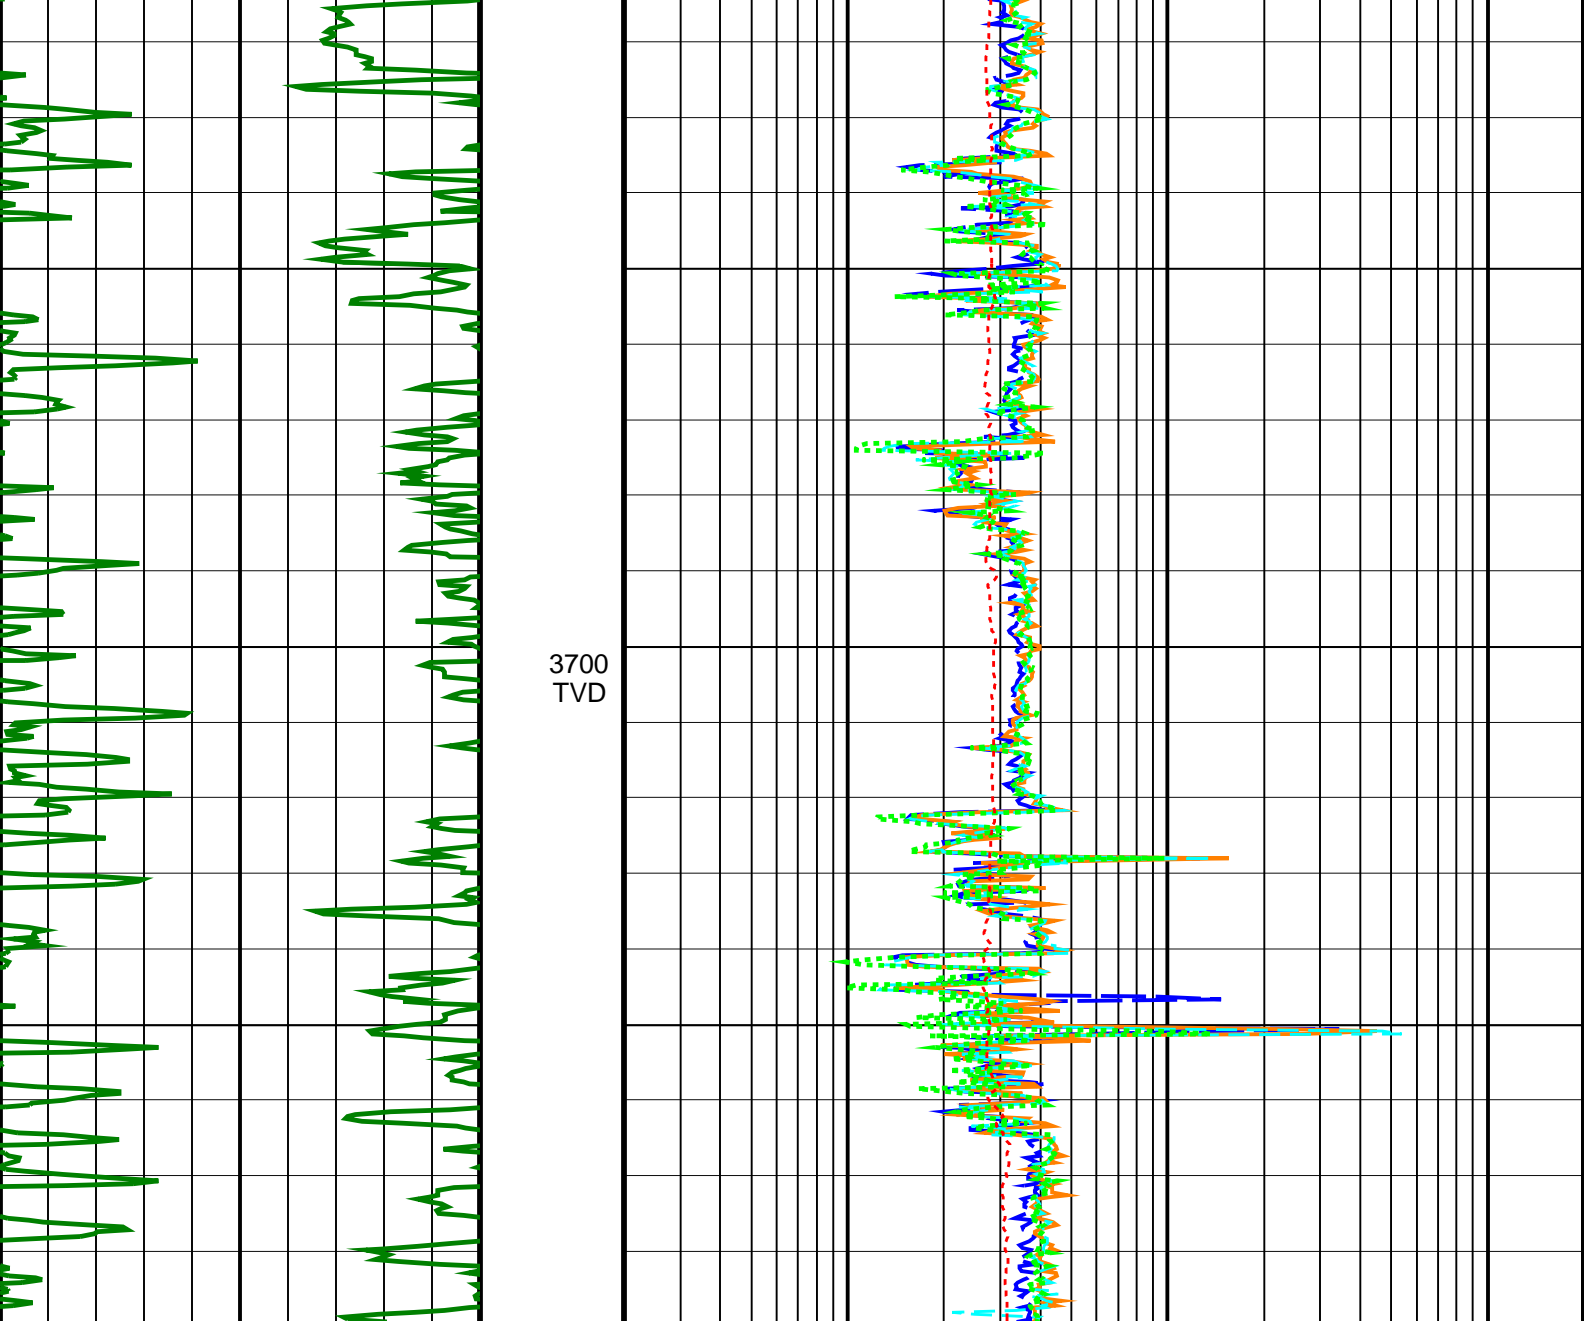

Madfish-1 geoVISION Service 500TVD RM

IDEAL Version: ID13_0C_08 <TVD> Vertical Scale: 1:500

Graphics File Created: 11-Dec-2008 11:02

3750
TVD

3800
TVD

3850
TVD

4050
TVD

4100
TVD

4150
TVD

4200
TVD

4250
TVD

4300
TVD

TVD

4350
TVD

4400
TVD

4450 TVD

4500 TVD

4550 TVD

Ring Resistivity (RES_RING)
(OHMM)

2000

	Medium Button Resistivity (RES_BM)	
0.2	(OHMM)	2000
	Bit Resistivity (RES_BIT)	
0.2	(OHMM)	2000
	Deep Button Resistivity (RES_BD)	
0.2	(OHMM)	2000
	Shallow Button Resistivity (RES_BS)	
0.2	(OHMM)	2000