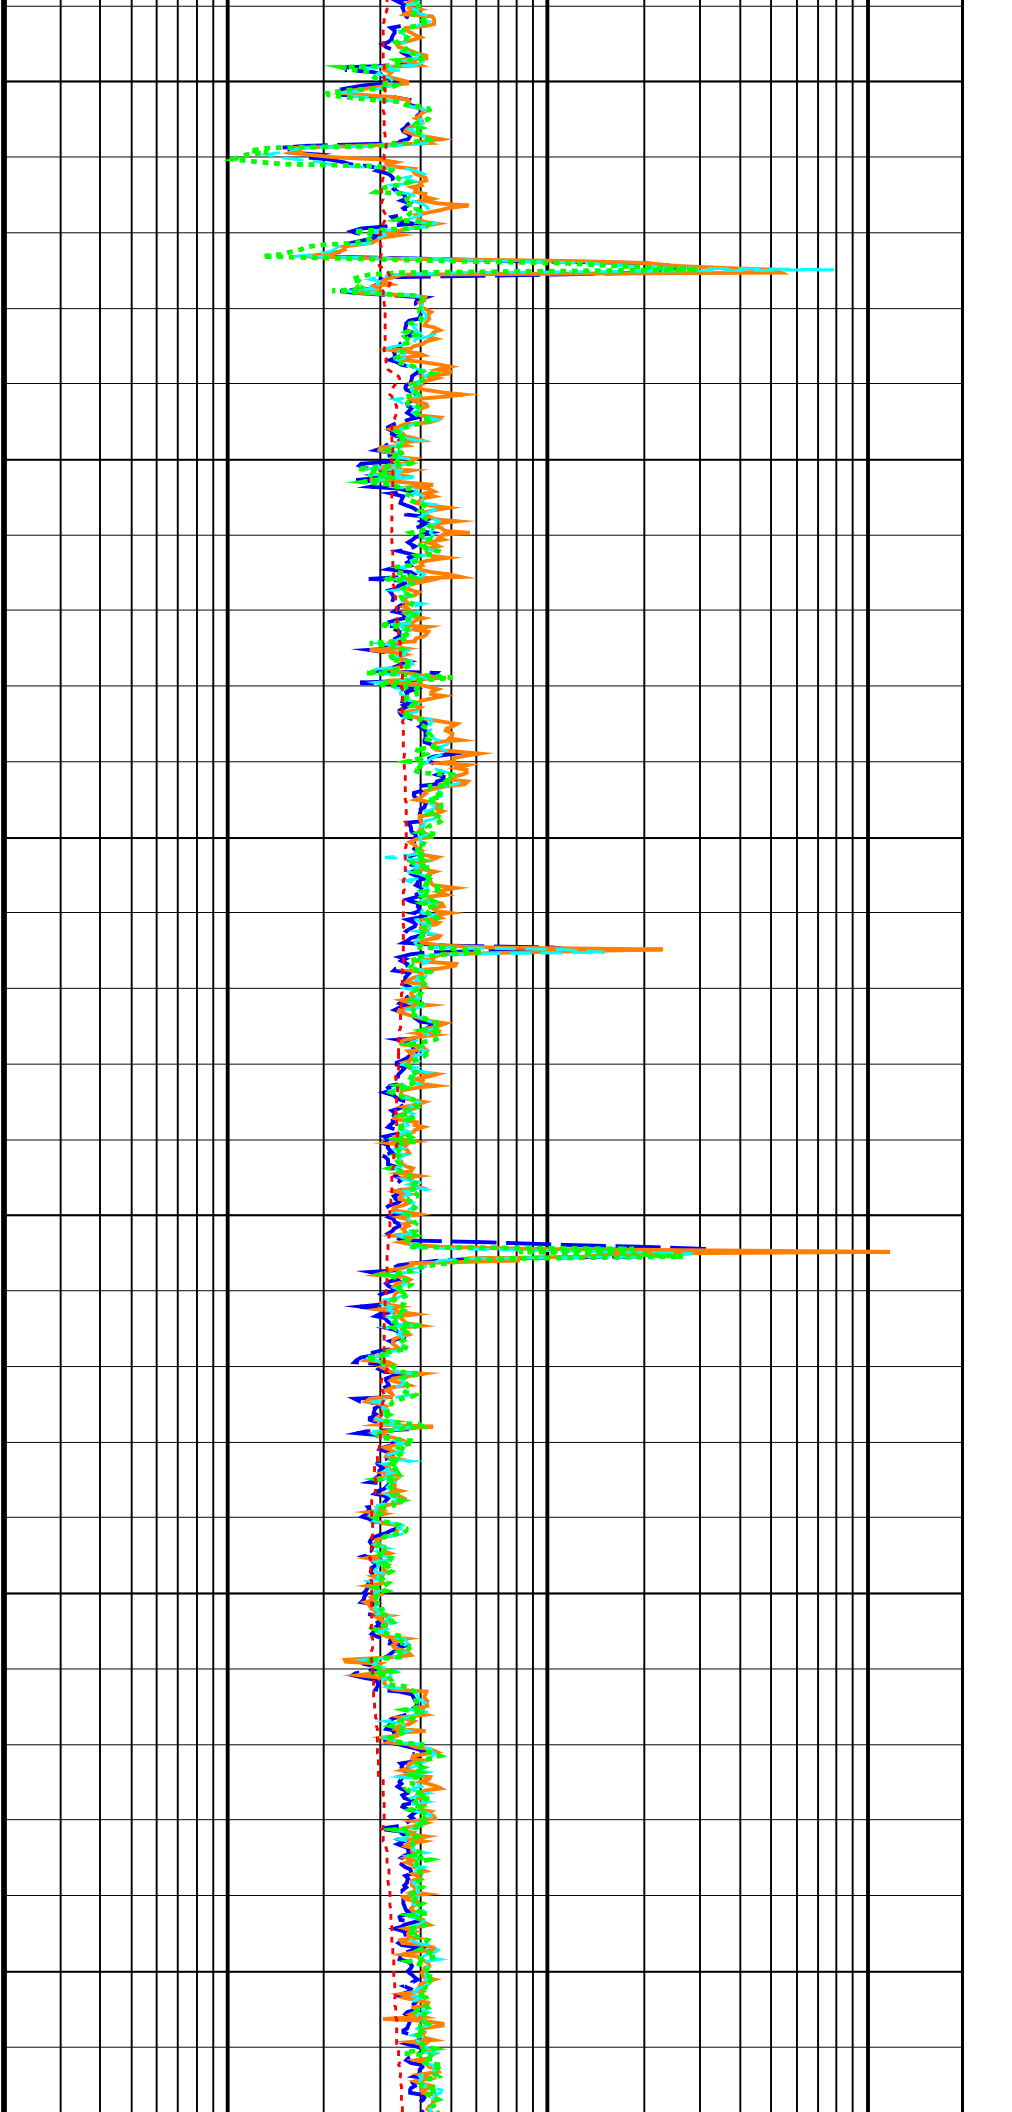

Madfish-1 geoVISION Service 500TVD RM

IDEAL Version: ID13_0C_08 <TVD> Vertical Scale: 1:500

Graphics File Created: 11-Dec-2008 11:02

3750
TVD

3800
TVD

3850
TVD

4050
TVD

4100
TVD

4150
TVD

4200
TVD

4250
TVD

4300
TVD

TVD

4350
TVD

4400
TVD

4450 TVD

4500 TVD

4550 TVD

Ring Resistivity (RES_RING)
(OHMM)

2000

	Medium Button Resistivity (RES_BM)	
0.2	(OHMM)	2000
	Bit Resistivity (RES_BIT)	
0.2	(OHMM)	2000
	Deep Button Resistivity (RES_BD)	
0.2	(OHMM)	2000
	Shallow Button Resistivity (RES_BS)	
0.2	(OHMM)	2000