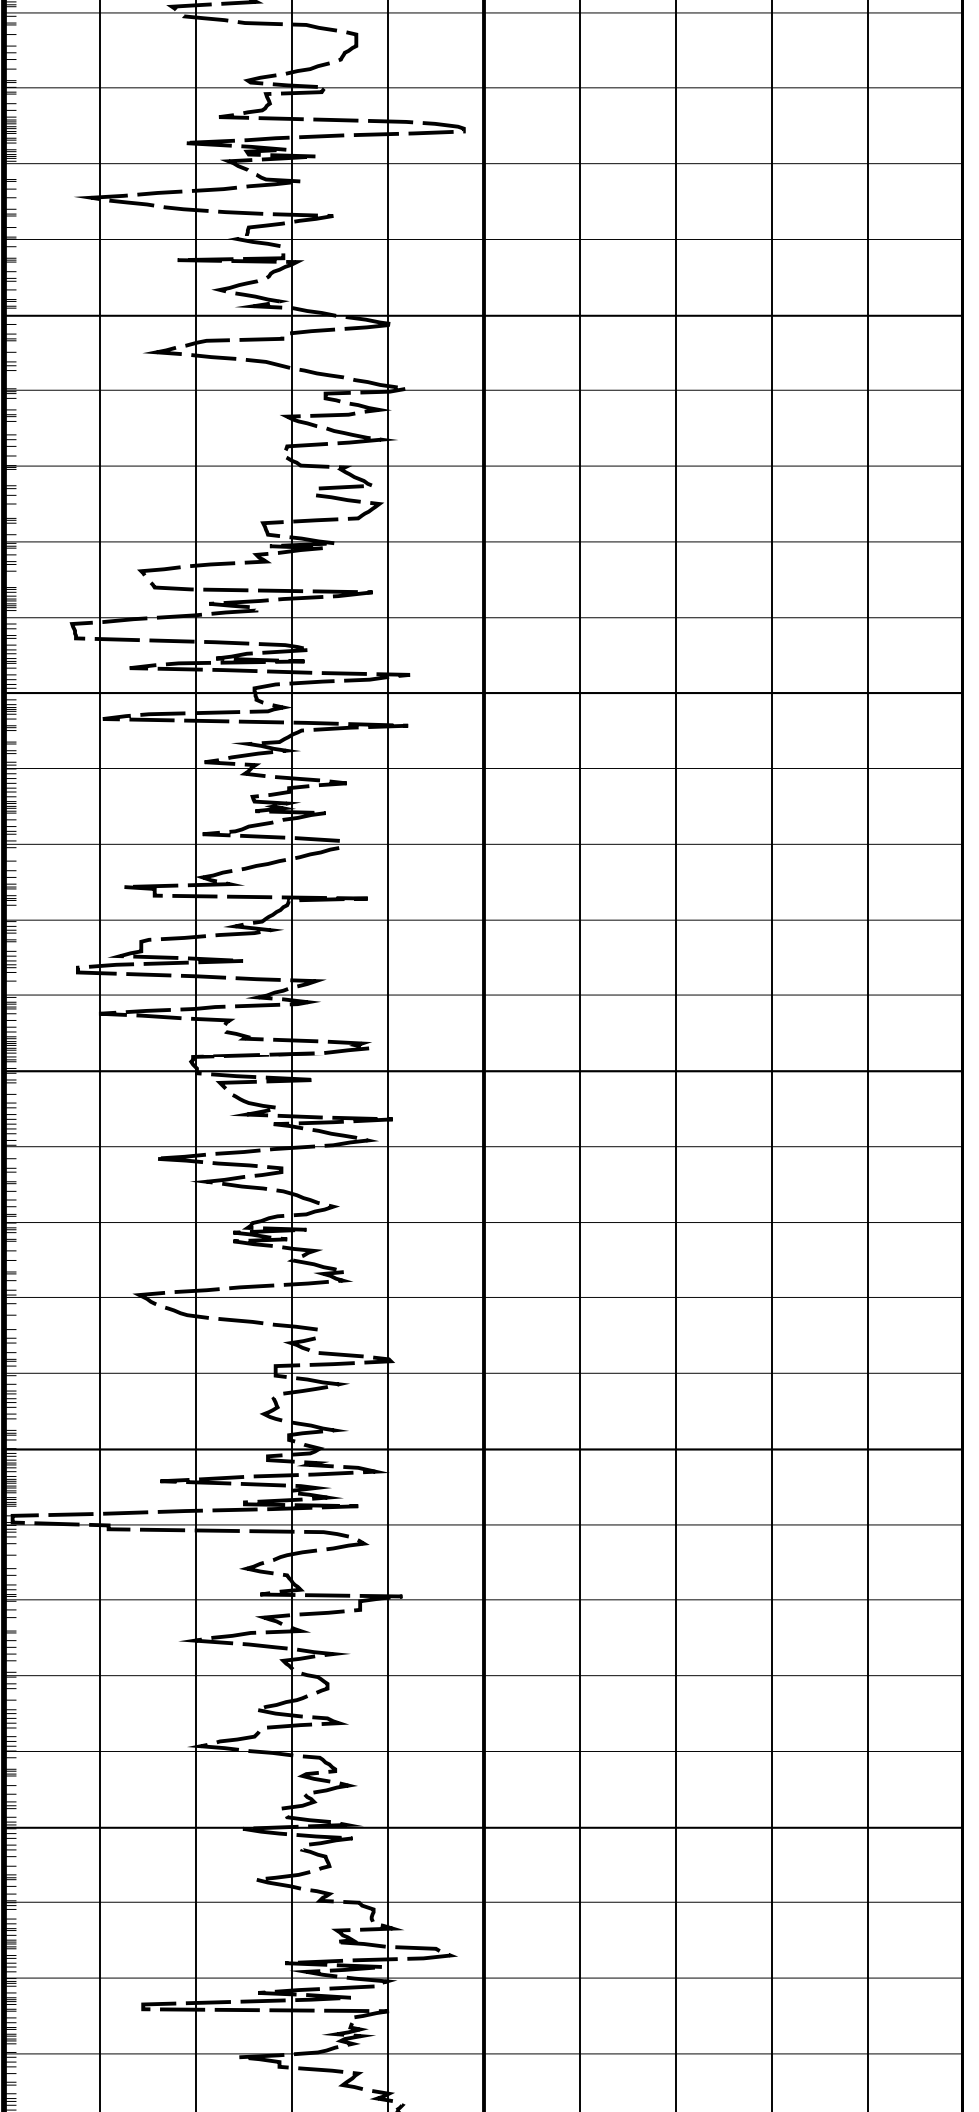

# Bazzard-1 RT 500MD Log

IDEAL Version: ID13\_0C\_11 <MD > Vertical Scale: 1:500

Graphics File Created: 24-Sep-2008 10:26

## PIP SUMMARY

┆ Delta-T Samples

┆ MWD GR Samples

550

600

650

700

750

800

<b>ROP*5 (ROP5)</b> (M/HR)	<b>PKPK_RPM</b> (Stick_RT) (RPM)	<b>Delta-T Compressional, Real-Time (DTCO_RT)</b> (US/F)
100      0	0      400	140      40
<b>GR(TM) (GRM1)</b> (GAPI)	<b>MWD Collar</b> <b>RPM</b> (CRPM_RT) (RPM)	
0      200	0      5000	

**PIP SUMMARY**

- ┆ Delta-T Samples
- ┆ MWD GR Samples