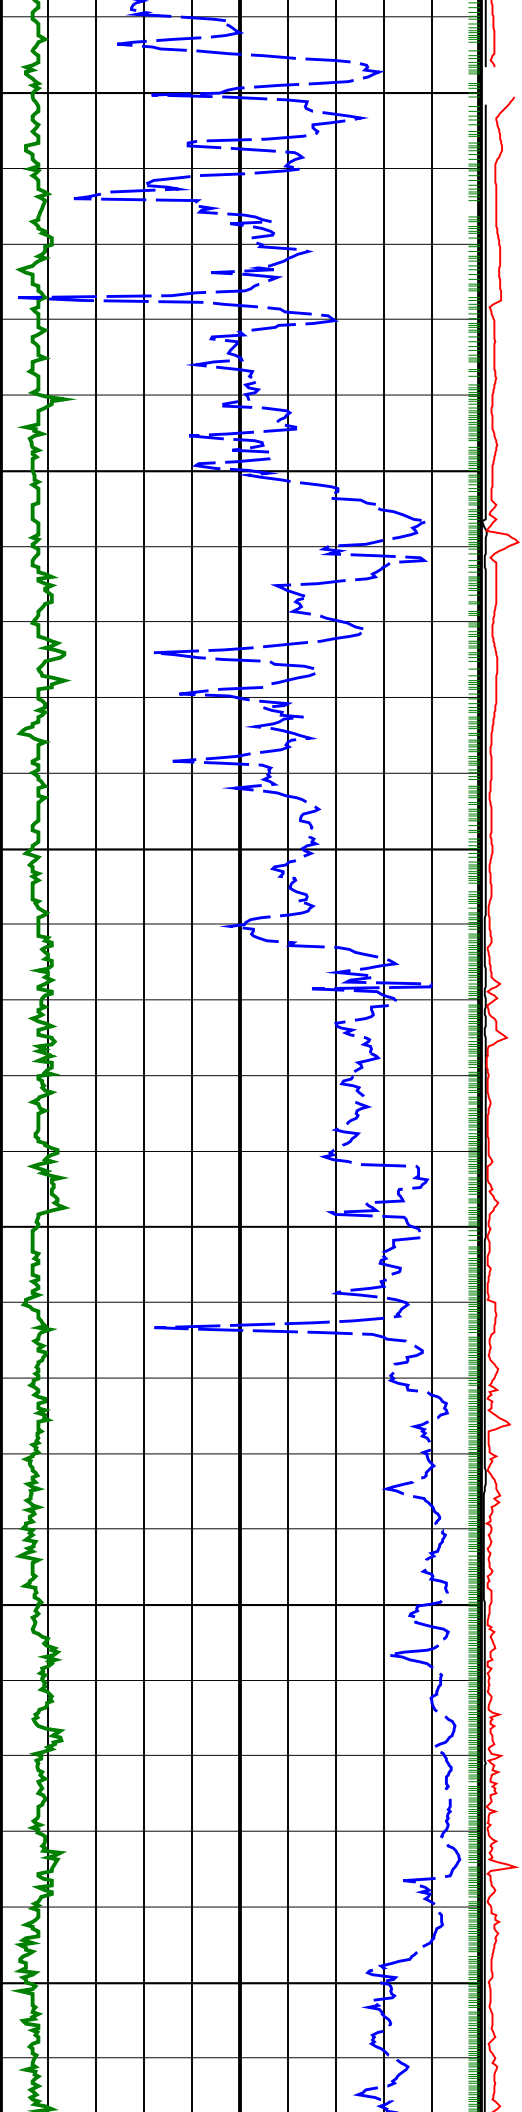

# Bazzard-1 RT 500MD Log

IDEAL Version: ID13\_0C\_11 <MD > Vertical Scale: 1:500

Graphics File Created: 24-Sep-2008 10:26

## PIP SUMMARY

┆ Delta-T Samples

┆ MWD GR Samples

550

600

650

700

750

800

<b>ROP*5 (ROP5)</b> (M/HR)	<b>PKPK_RPM</b> (Stick_RT) (RPM)	<b>Delta-T Compressional, Real-Time (DTCO_RT)</b> (US/F)
100      0	0      400	140      40
<b>GR(TM) (GRM1)</b> (GAPI)	<b>MWD Collar</b> <b>RPM</b> (CRPM_RT) (RPM)	
0      200	0      5000	

**PIP SUMMARY**

- ┆ Delta-T Samples
- ┆ MWD GR Samples