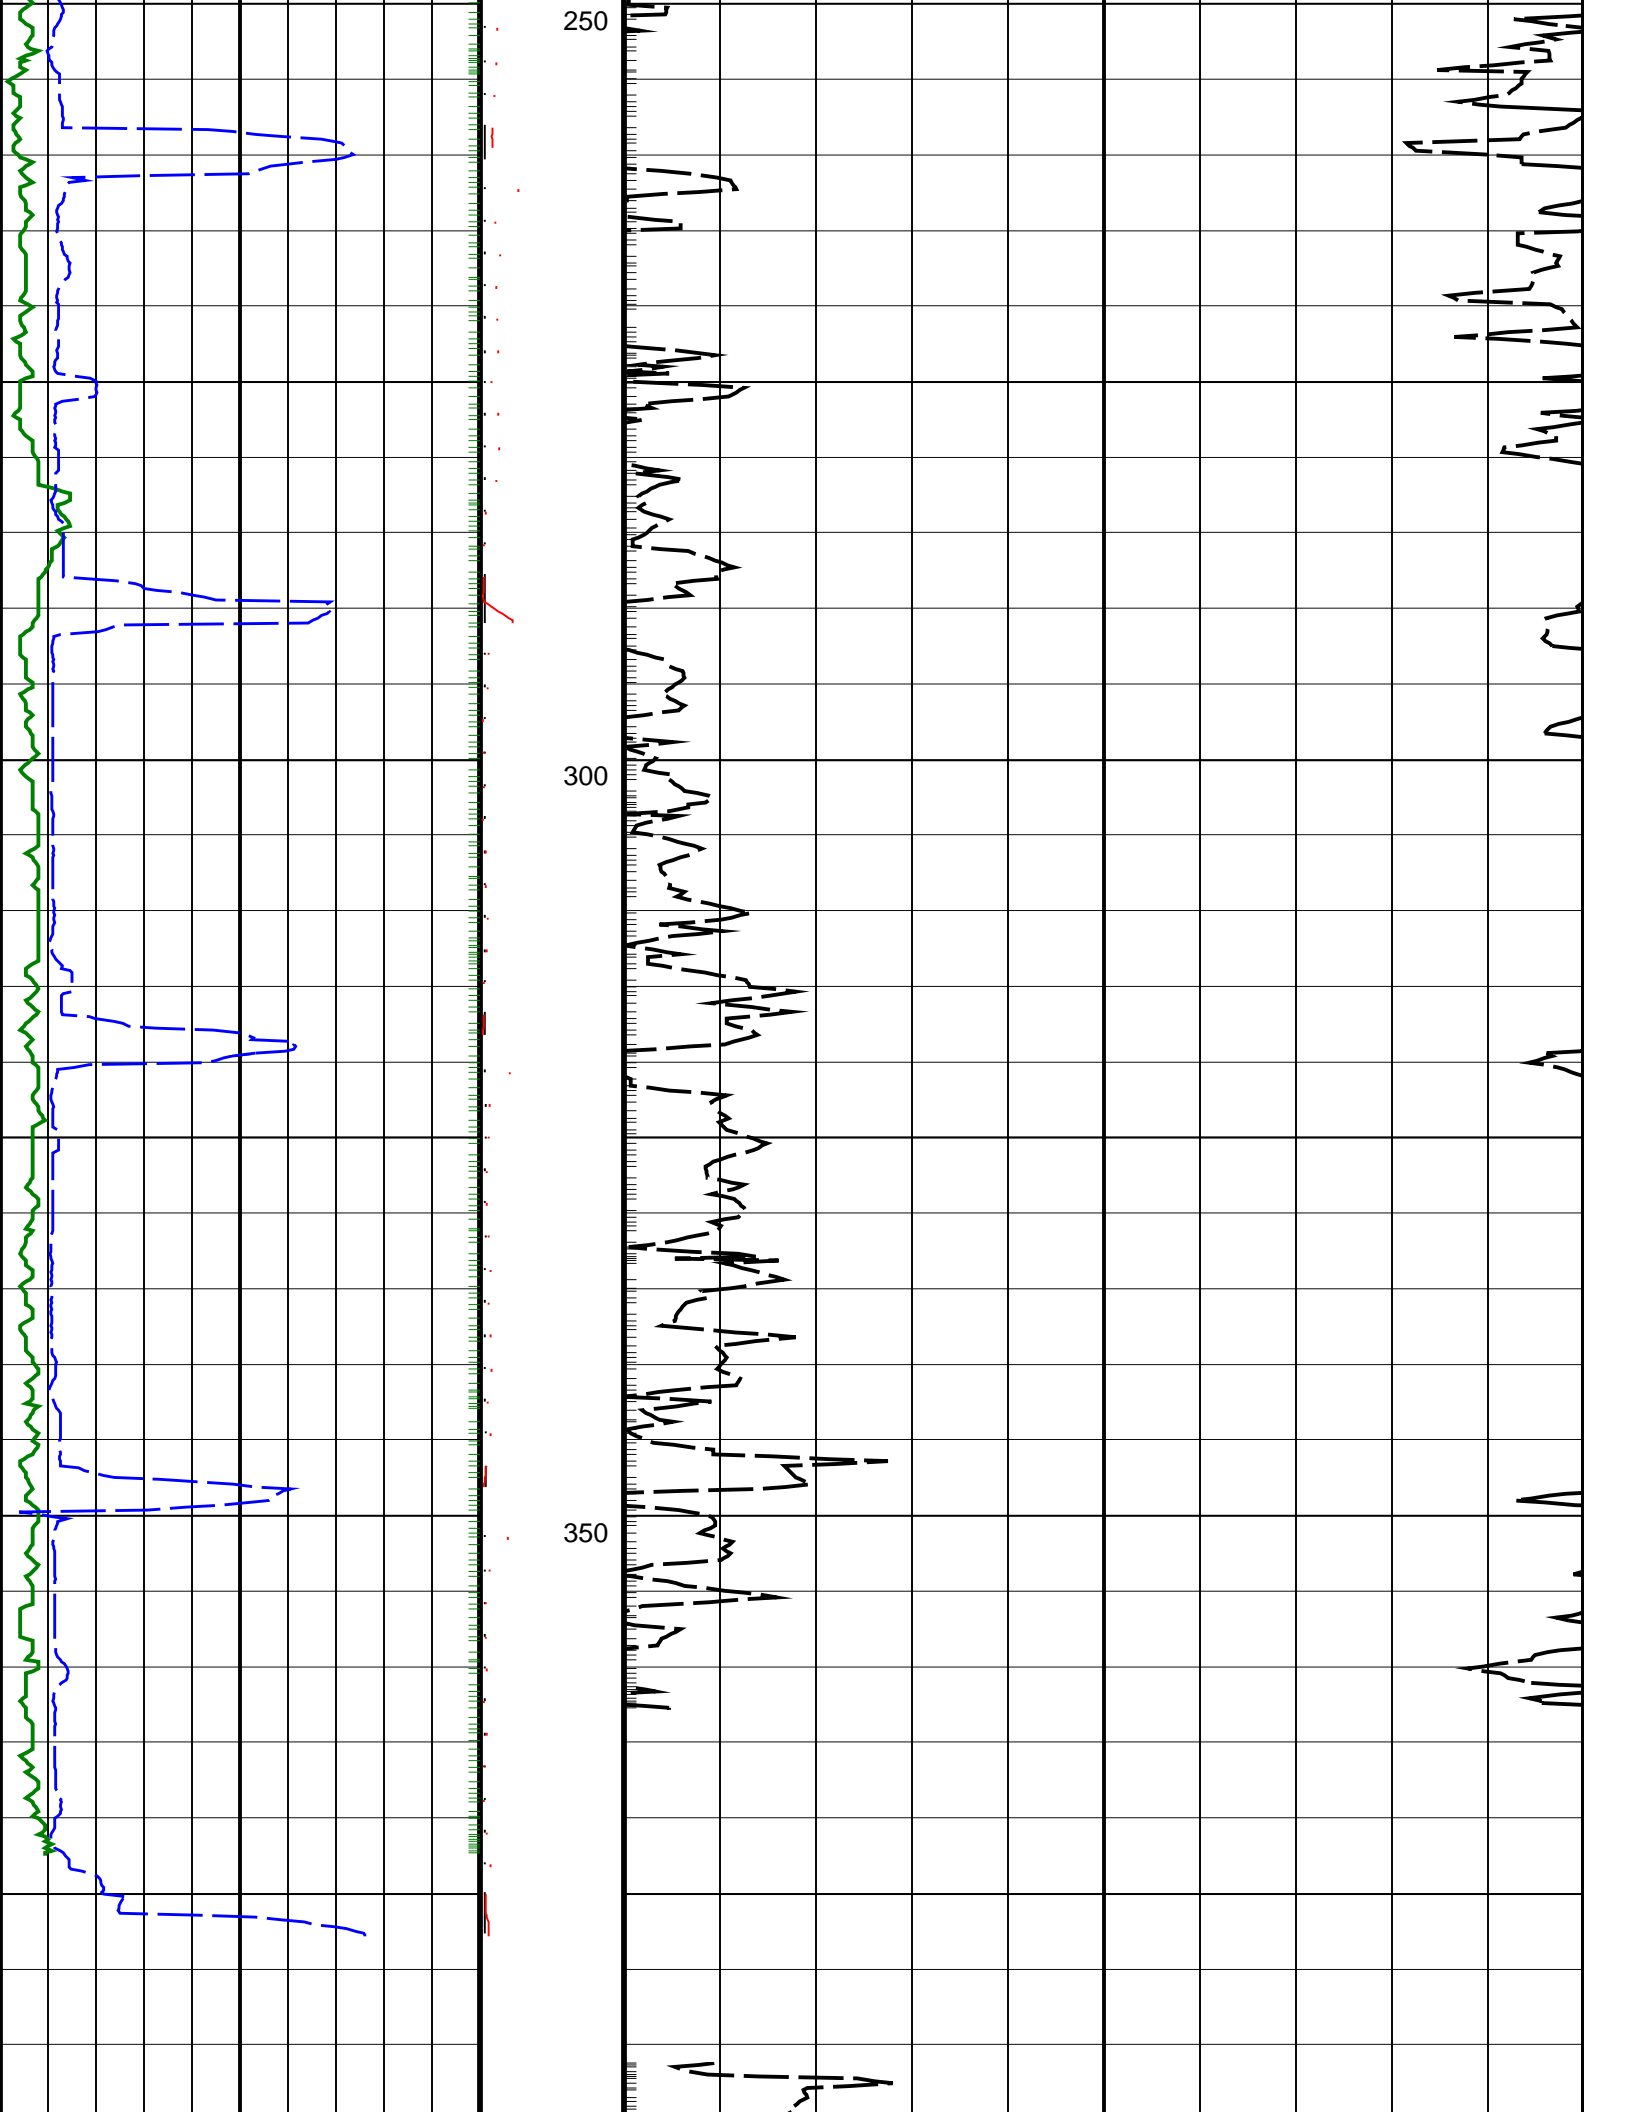

# Bazzard-1 RT 500MD Log

IDEAL Version: ID13\_0C\_11 <MD > Vertical Scale: 1:500

Graphics File Created: 24-Sep-2008 10:26

## PIP SUMMARY

┆ Delta-T Samples

┆ MWD GR Samples

550

600

650

700

750

800

<b>ROP*5 (ROP5)</b> (M/HR)	<b>PKPK_RPM</b> (Stick_RT) (RPM)	<b>Delta-T Compressional, Real-Time (DTCO_RT)</b> (US/F)
100      0	0      400	140      40
<b>GR(TM) (GRM1)</b> (GAPI)	<b>MWD Collar</b> <b>RPM</b> (CRPM_RT) (RPM)	
0      200	0      5000	

**PIP SUMMARY**

- ┆ Delta-T Samples
- ┆ MWD GR Samples