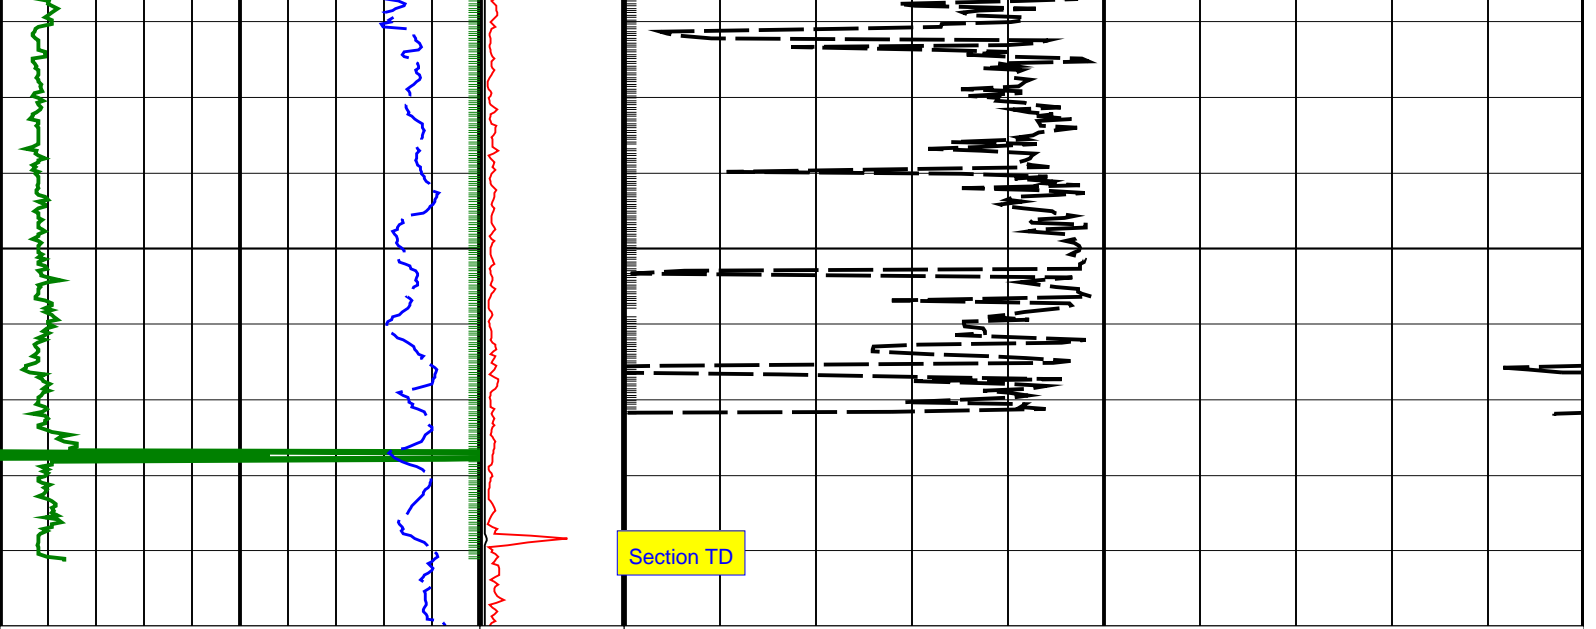

# Bazzard-1 RT 500MD Log

IDEAL Version: ID13\_0C\_11 <MD > Vertical Scale: 1:500

Graphics File Created: 24-Sep-2008 10:26

## PIP SUMMARY

┆ Delta-T Samples

┆ MWD GR Samples

550

600

650

700

750

800

<b>ROP*5 (ROP5)</b> (M/HR)	<b>PKPK_RPM</b> (Stick_RT) (RPM)	<b>Delta-T Compressional, Real-Time (DTCO_RT)</b> (US/F)
100      0	0      400	140      40
<b>GR(TM) (GRM1)</b> (GAPI)	<b>MWD Collar</b> <b>RPM</b> (CRPM_RT) (RPM)	
0      200	0      5000	

**PIP SUMMARY**

- ┆ Delta-T Samples
- ┆ MWD GR Samples