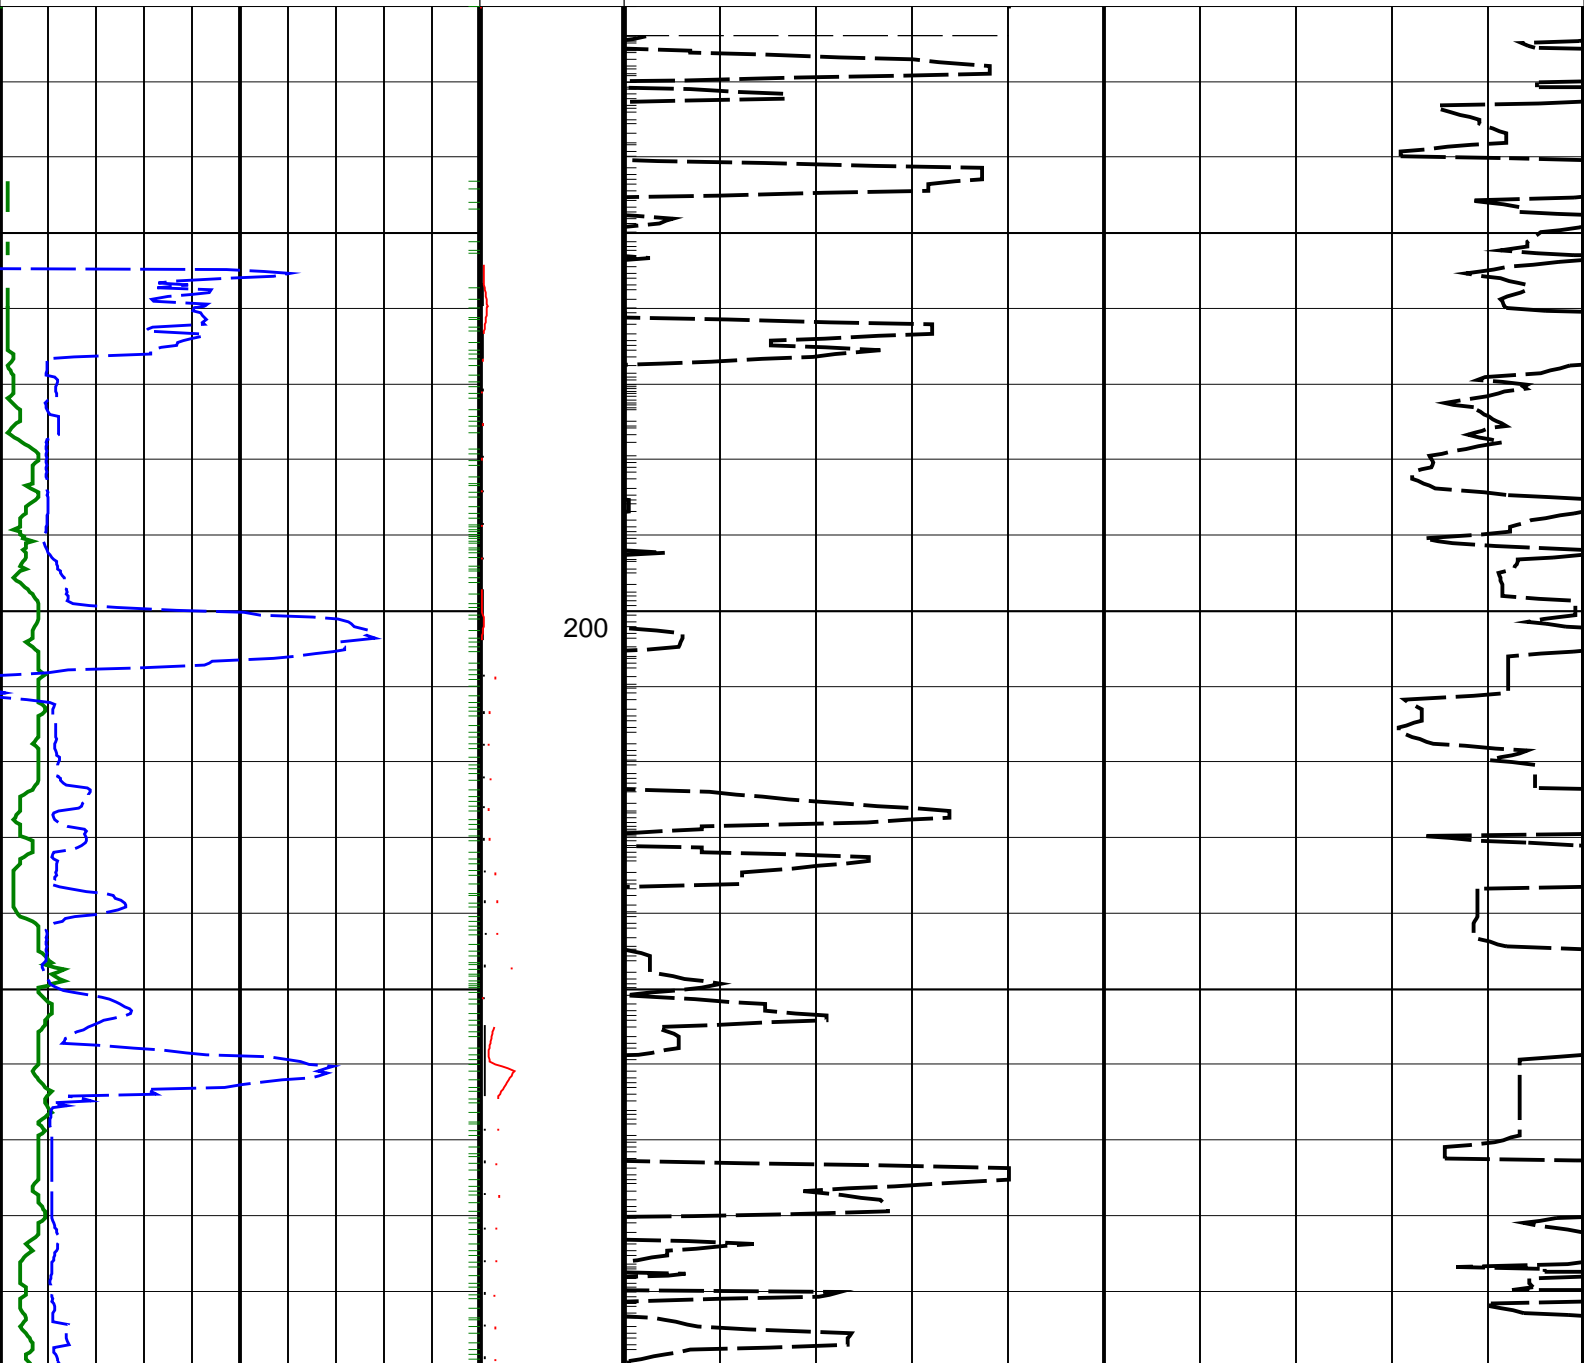

# Bazzard-1 RT 500MD Log

IDEAL Version: ID13\_0C\_11 <MD > Vertical Scale: 1:500

Graphics File Created: 24-Sep-2008 10:26

## PIP SUMMARY

┆ Delta-T Samples

┆ MWD GR Samples

550

600

650

700

750

800

<b>ROP*5 (ROP5)</b> (M/HR)	<b>PKPK_RPM</b> (Stick_RT) (RPM)	<b>Delta-T Compressional, Real-Time (DTCO_RT)</b> (US/F)
100      0	0      400	140      40
<b>GR(TM) (GRM1)</b> (GAPI)	<b>MWD Collar</b> <b>RPM</b> (CRPM_RT) (RPM)	
0      200	0      5000	

**PIP SUMMARY**

- ┆ Delta-T Samples
- ┆ MWD GR Samples