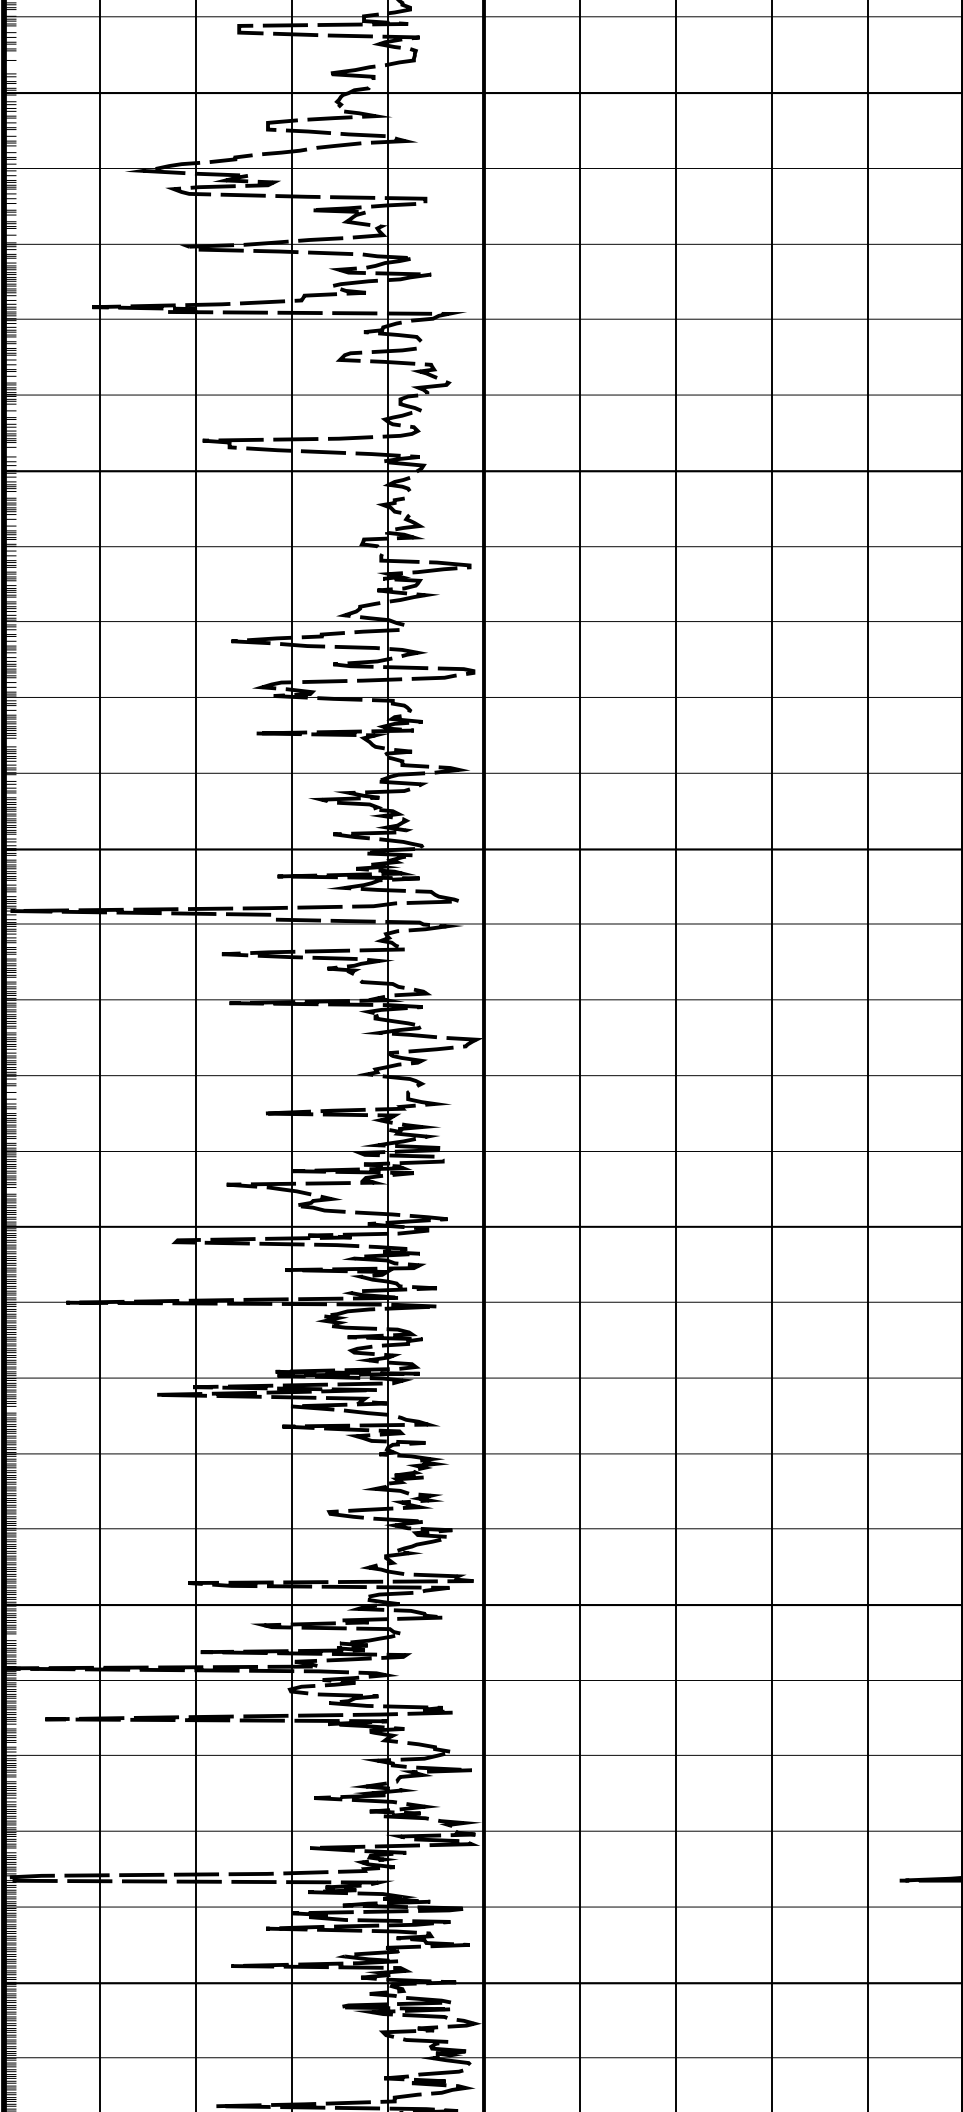

# Bazzard-1 RT 500MD Log

IDEAL Version: ID13\_0C\_11 <MD > Vertical Scale: 1:500

Graphics File Created: 24-Sep-2008 10:26

## PIP SUMMARY

┆ Delta-T Samples

┆ MWD GR Samples

550

600

650

700

750

800

<b>ROP*5 (ROP5)</b> (M/HR)	<b>PKPK_RPM</b> (Stick_RT) (RPM)	<b>Delta-T Compressional, Real-Time (DTCO_RT)</b> (US/F)
100      0	0      400	140      40
<b>GR(TM) (GRM1)</b> (GAPI)	<b>MWD Collar</b> <b>RPM</b> (CRPM_RT) (RPM)	
0      200	0      5000	

**PIP SUMMARY**

- ┆ Delta-T Samples
- ┆ MWD GR Samples