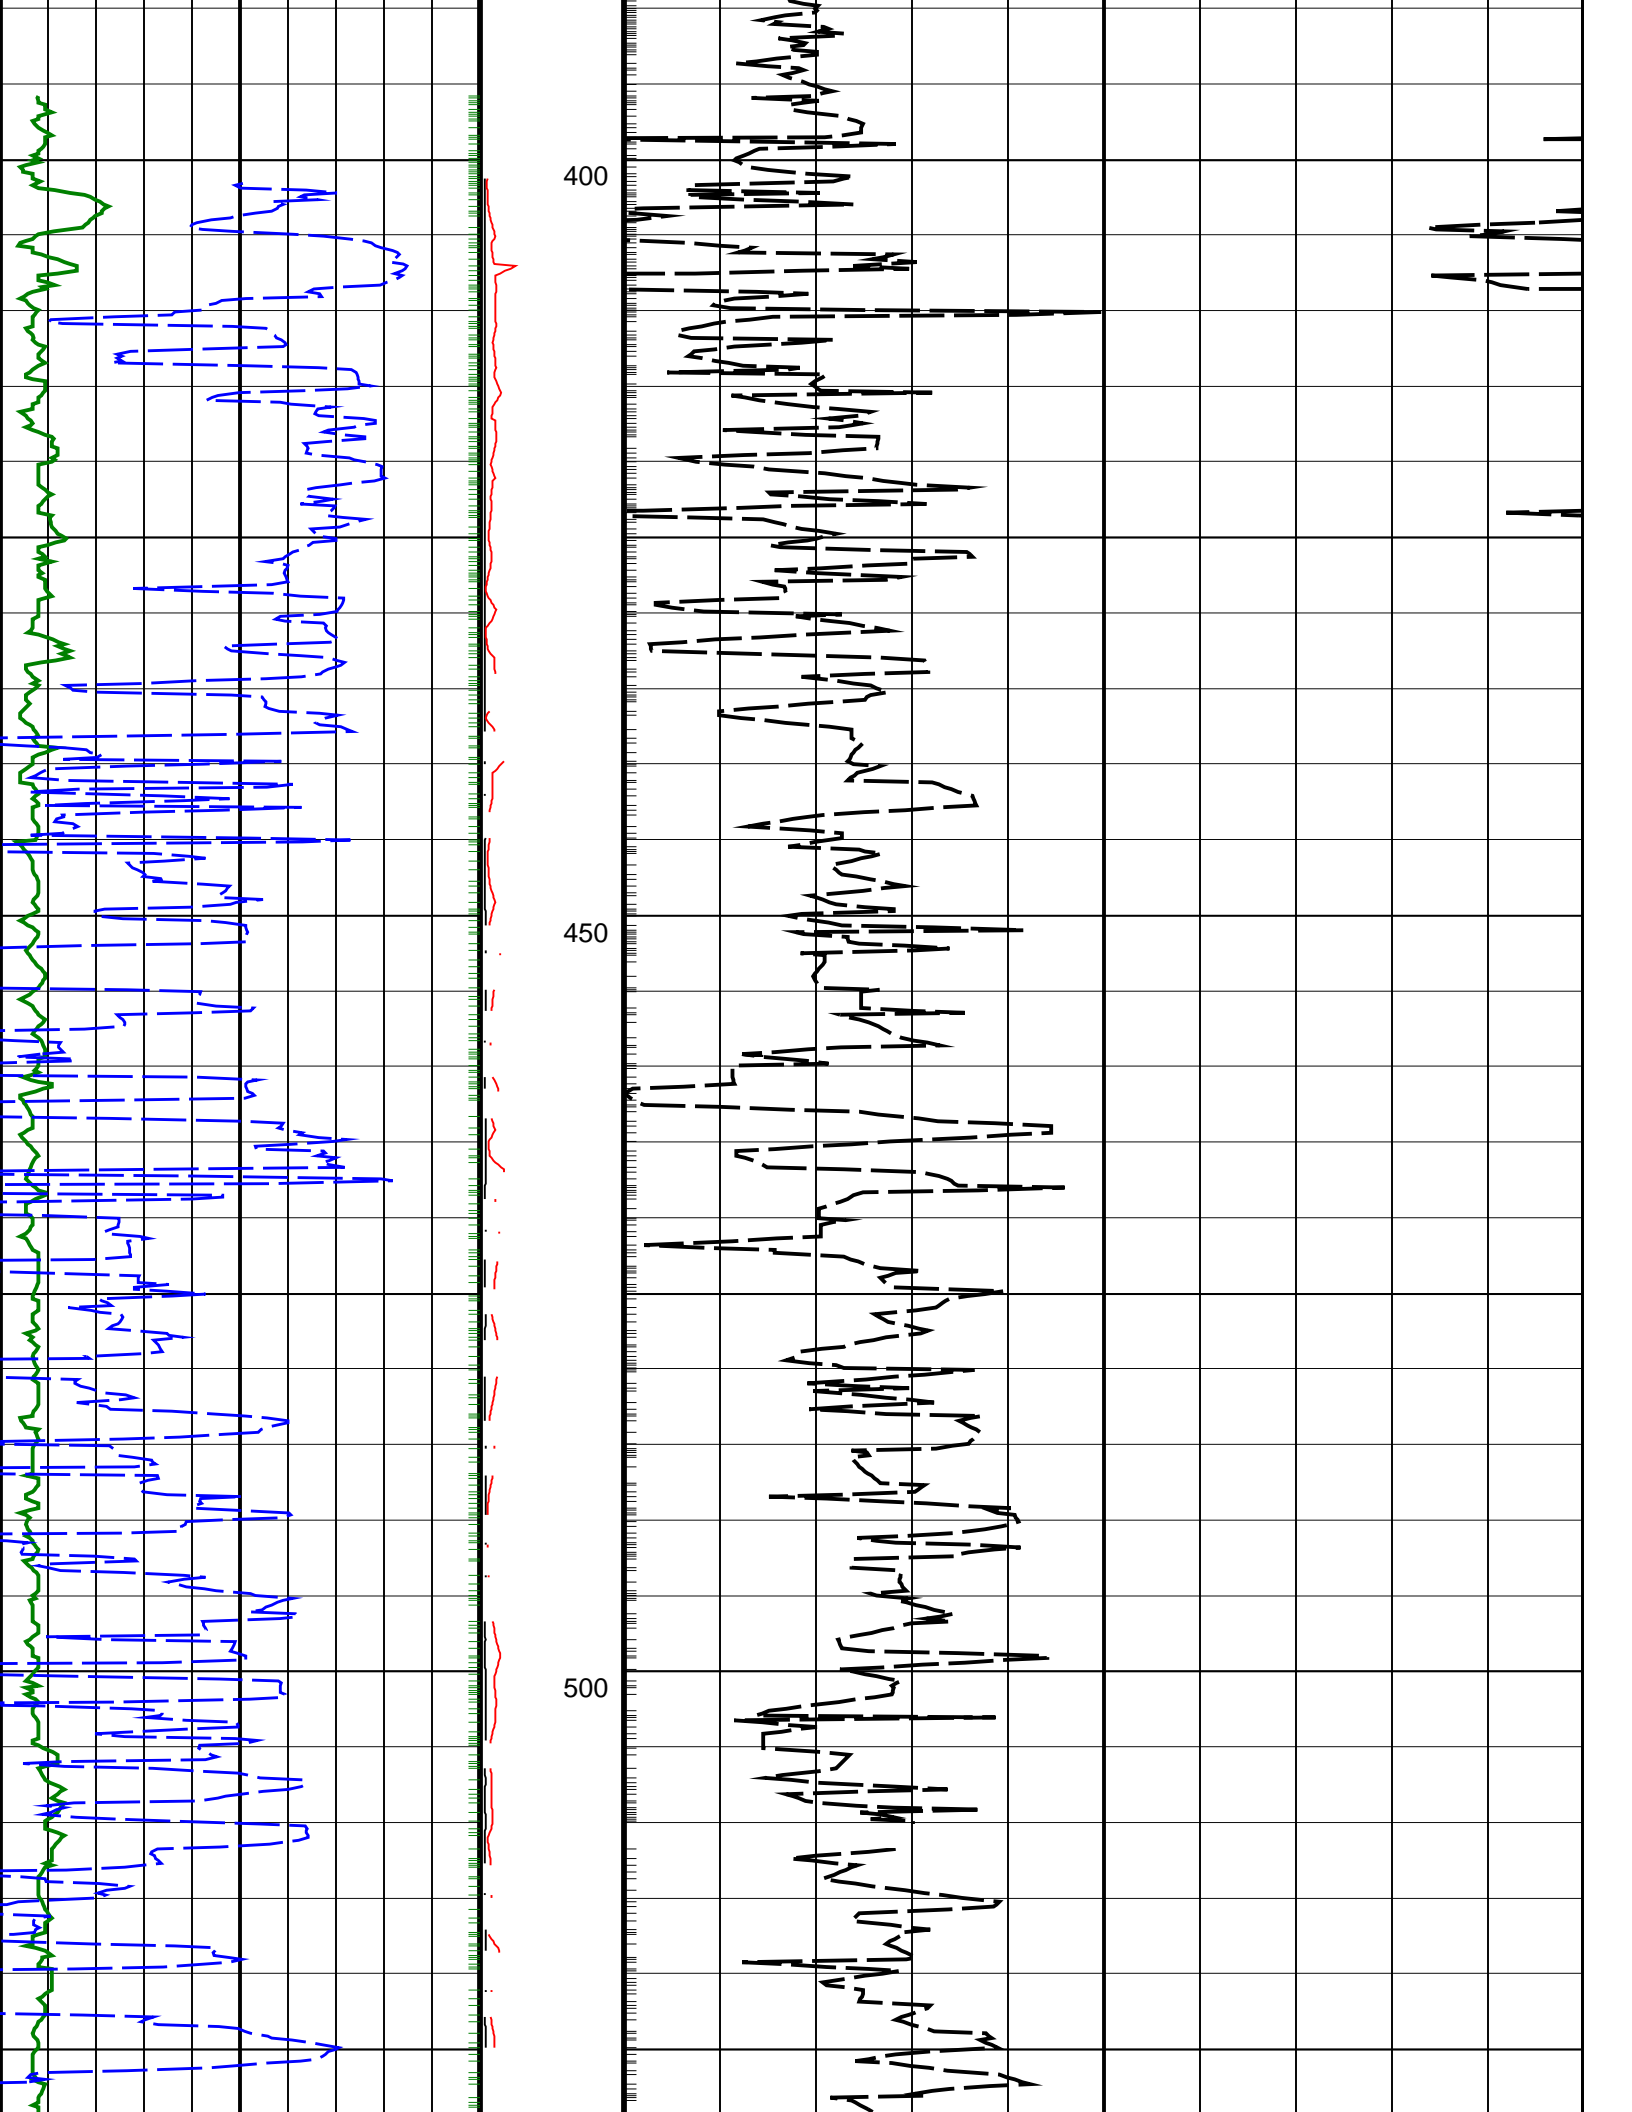

# Bazzard-1 RT 500MD Log

IDEAL Version: ID13\_0C\_11 <MD > Vertical Scale: 1:500

Graphics File Created: 24-Sep-2008 10:26

## PIP SUMMARY

┆ Delta-T Samples

┆ MWD GR Samples

550

600

650

700

750

800

<b>ROP*5 (ROP5)</b> (M/HR)	<b>PKPK_RPM</b> (Stick_RT) (RPM)	<b>Delta-T Compressional, Real-Time (DTCO_RT)</b> (US/F)
100      0	0      400	140      40
<b>GR(TM) (GRM1)</b> (GAPI)	<b>MWD Collar</b> <b>RPM</b> (CRPM_RT) (RPM)	
0      200	0      5000	

**PIP SUMMARY**

- ┆ Delta-T Samples
- ┆ MWD GR Samples