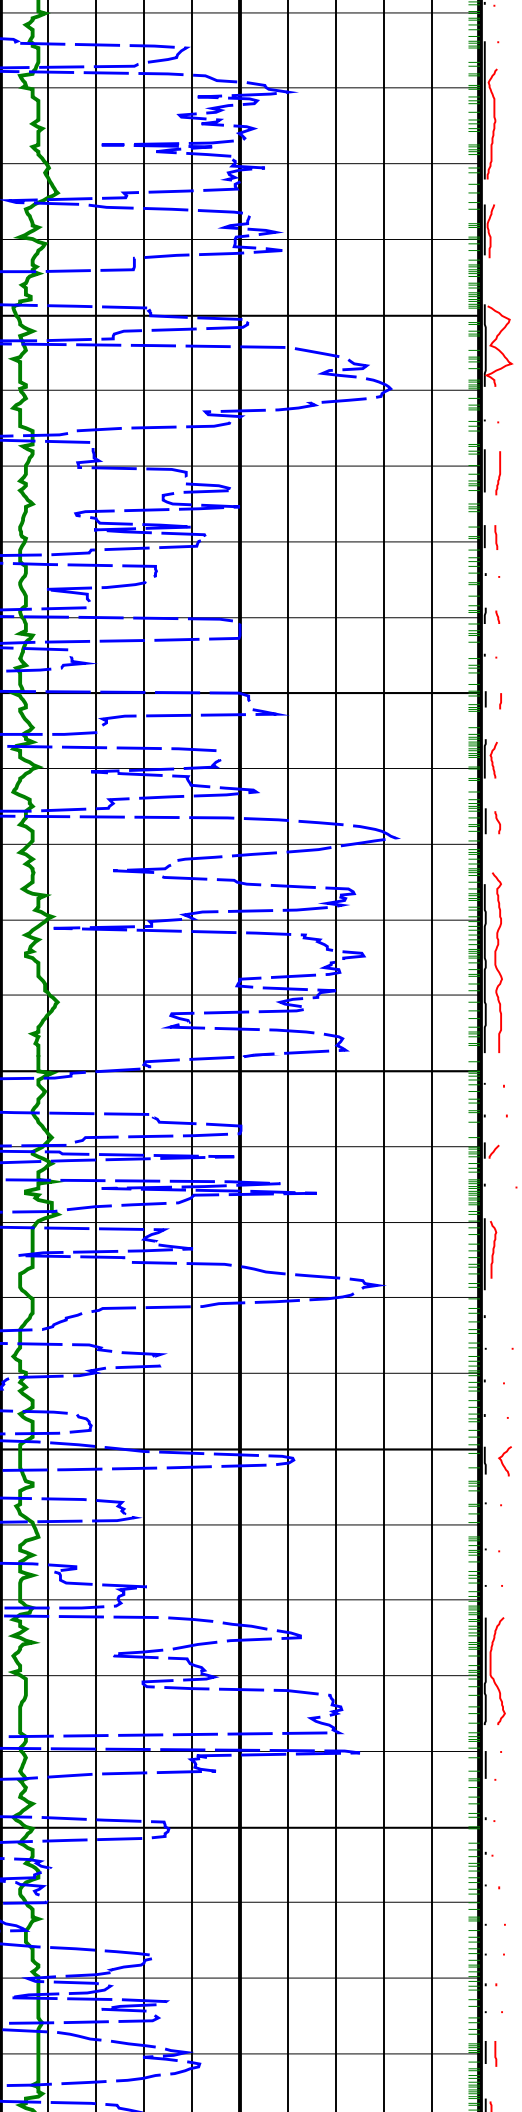

# Bazzard-1 RT 500MD Log

IDEAL Version: ID13\_0C\_11 <MD > Vertical Scale: 1:500

Graphics File Created: 24-Sep-2008 10:26

## PIP SUMMARY

┆ Delta-T Samples

┆ MWD GR Samples

550

600

650

700

750

800

<b>ROP*5 (ROP5)</b> (M/HR)	<b>PKPK_RPM</b> (Stick_RT) (RPM)	<b>Delta-T Compressional, Real-Time (DTCO_RT)</b> (US/F)
100      0	0      400	140      40
<b>GR(TM) (GRM1)</b> (GAPI)	<b>MWD Collar</b> <b>RPM</b> (CRPM_RT) (RPM)	
0      200	0      5000	

**PIP SUMMARY**

- ┆ Delta-T Samples
- ┆ MWD GR Samples