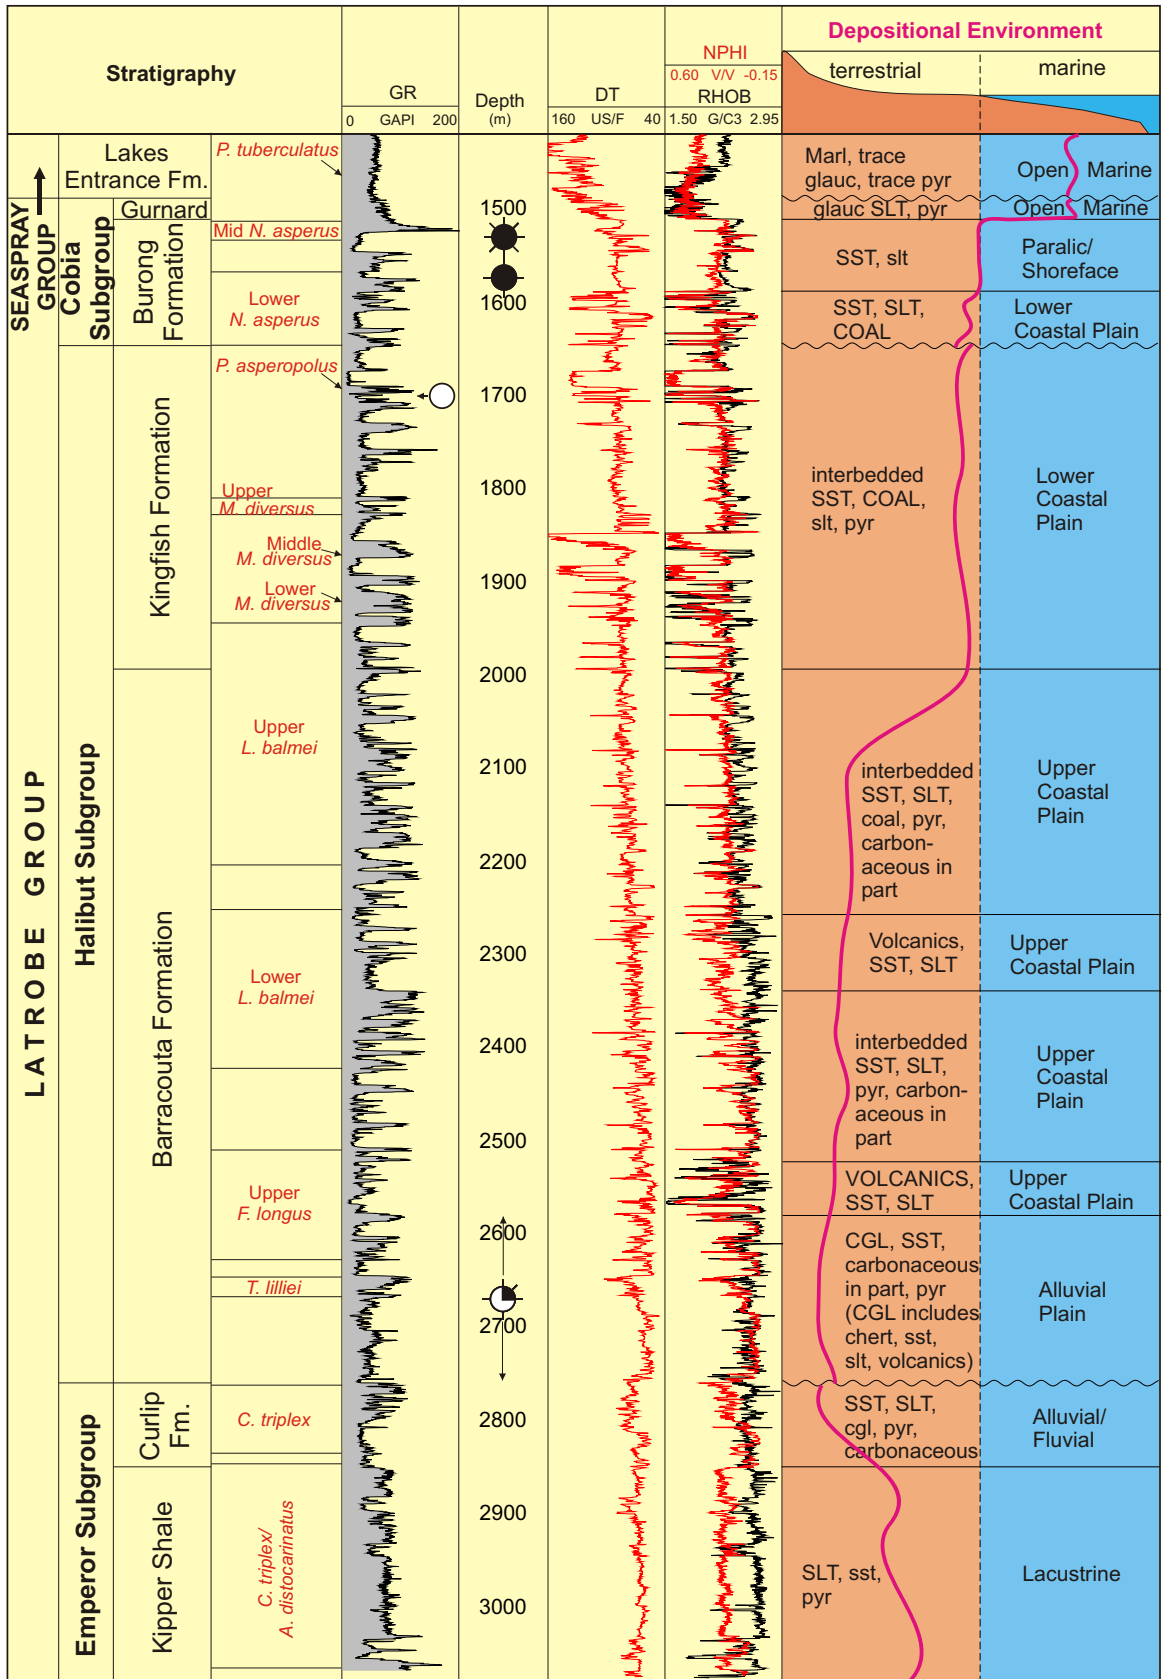

Wirrah-2

Picks based on palynological analysis by M. MacPhail, 1983.

TD: 3084 mKB
KB: 21 m