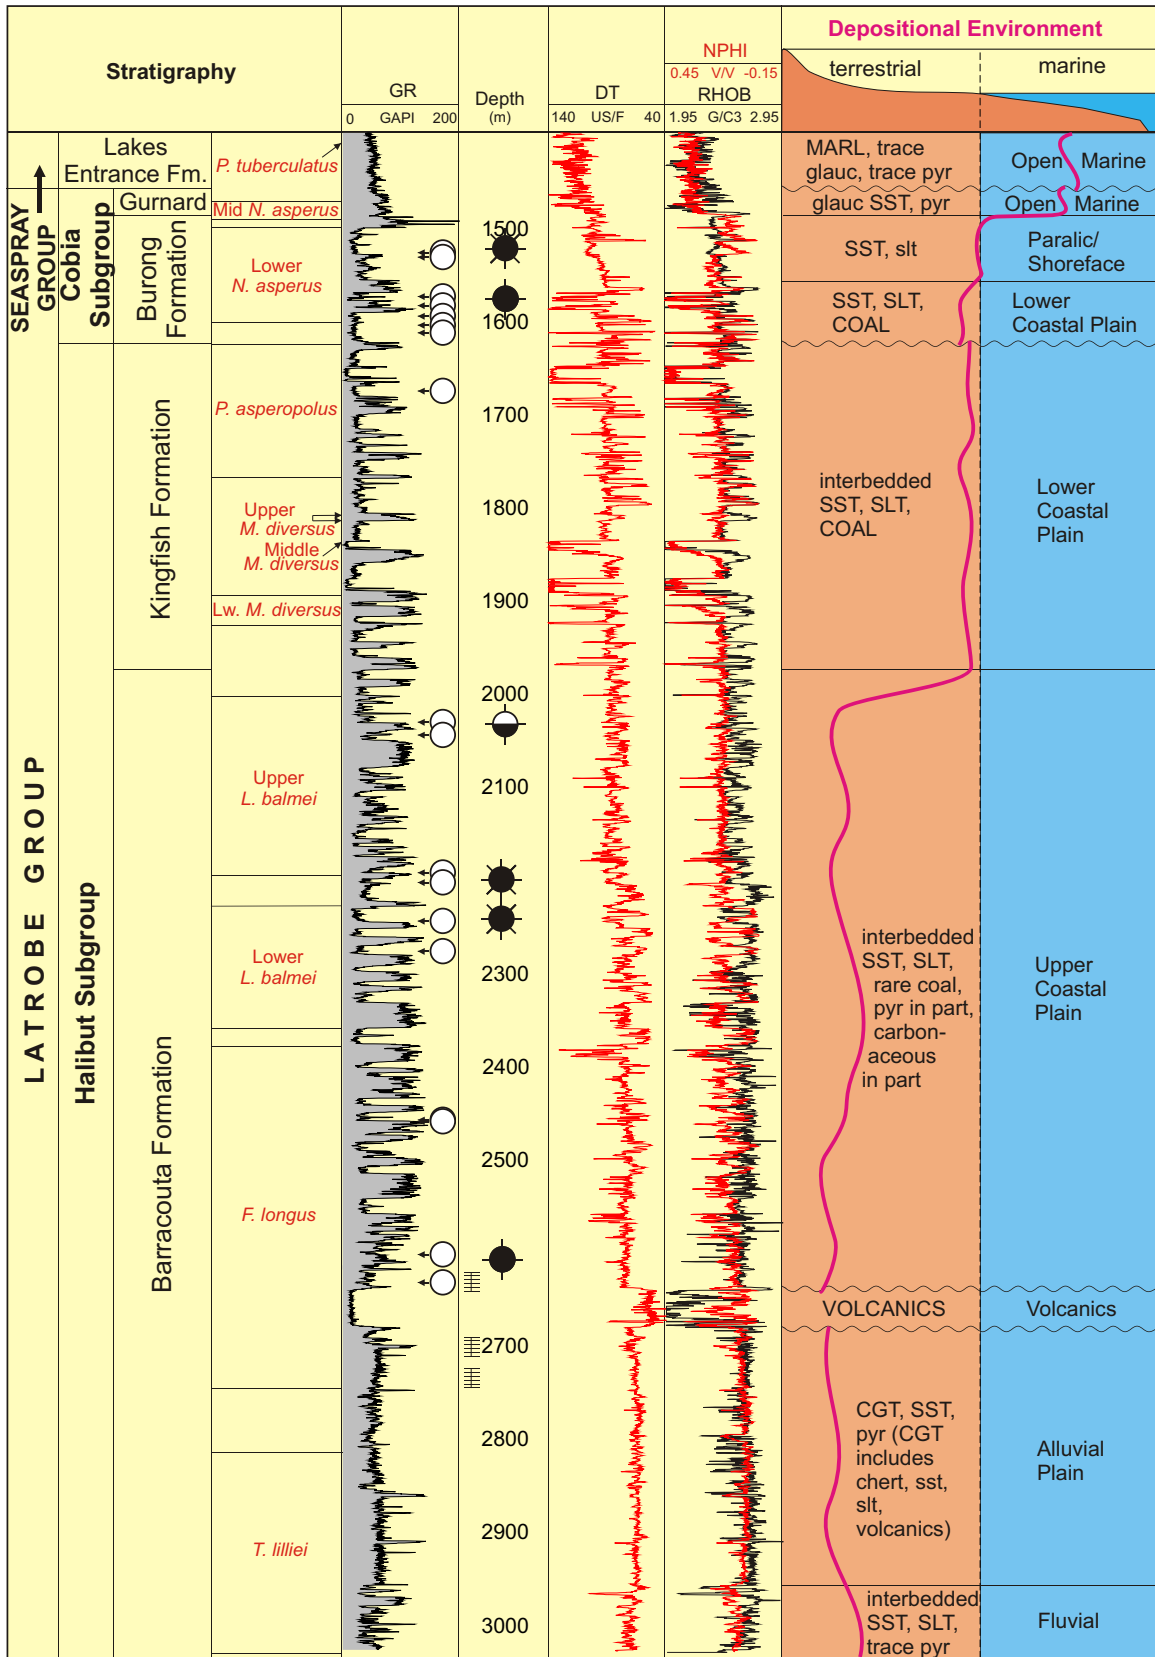

Wirrah-1

Picks based on palynological analysis by M. MacPhail, 1983 (see comments within palynology section of the VIMP report).

TD: 3035 mKB
KB: 21 m