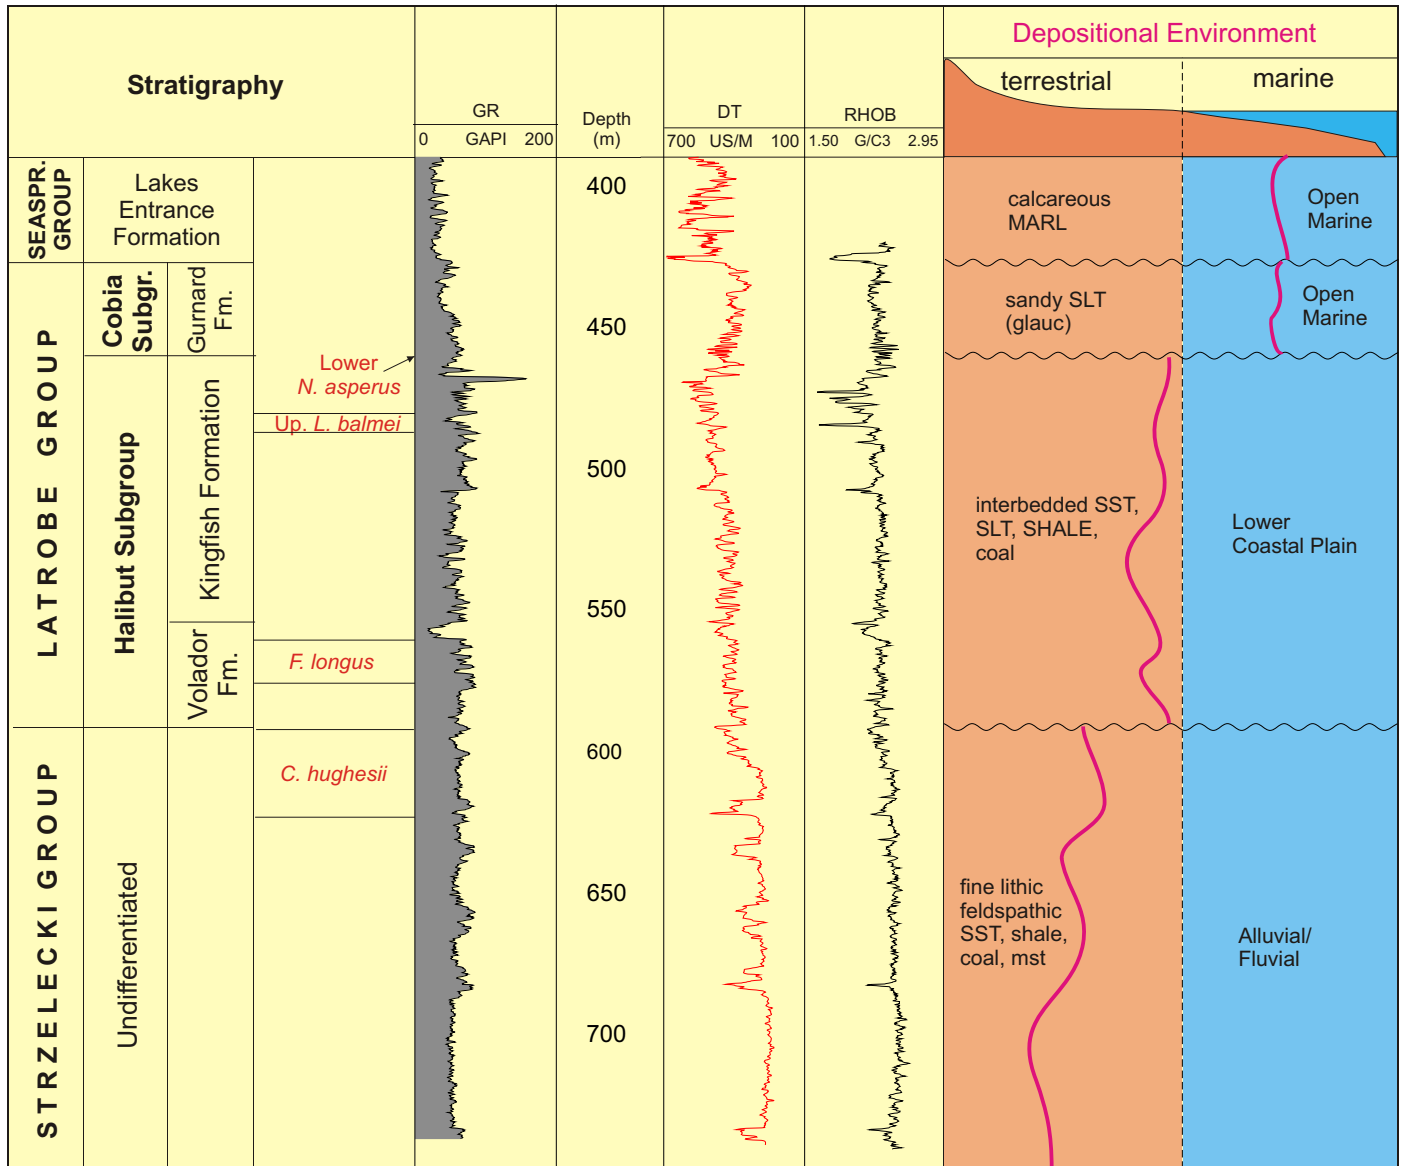

Wahoo-1

Picks based on palynological analysis by Esso.

TD: 745.5 mRT
RT: 9.45 m