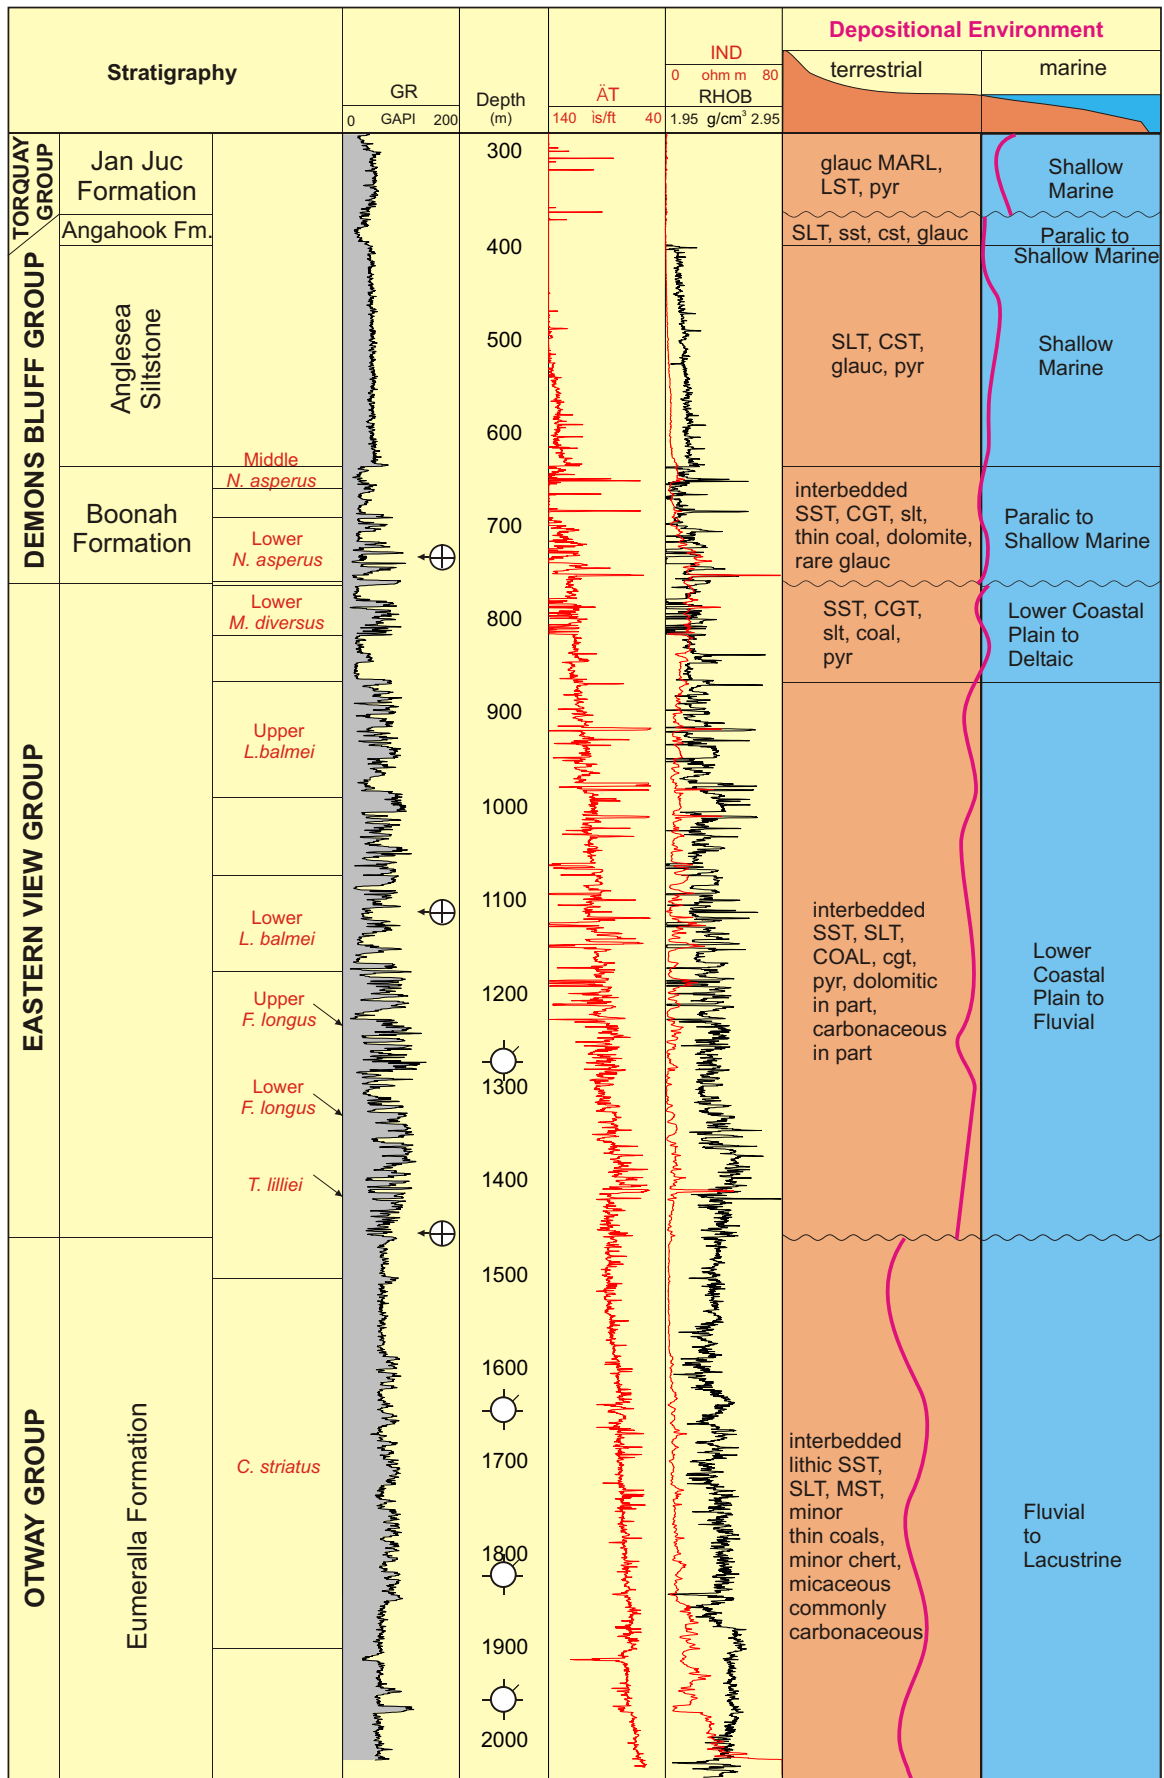

Nerita-1

Picks based on palynological analysis by R. Morgan, 1987; modified by M. Macphail, 1989.

TD: 2042.2 mKB
KB: 34.1 m