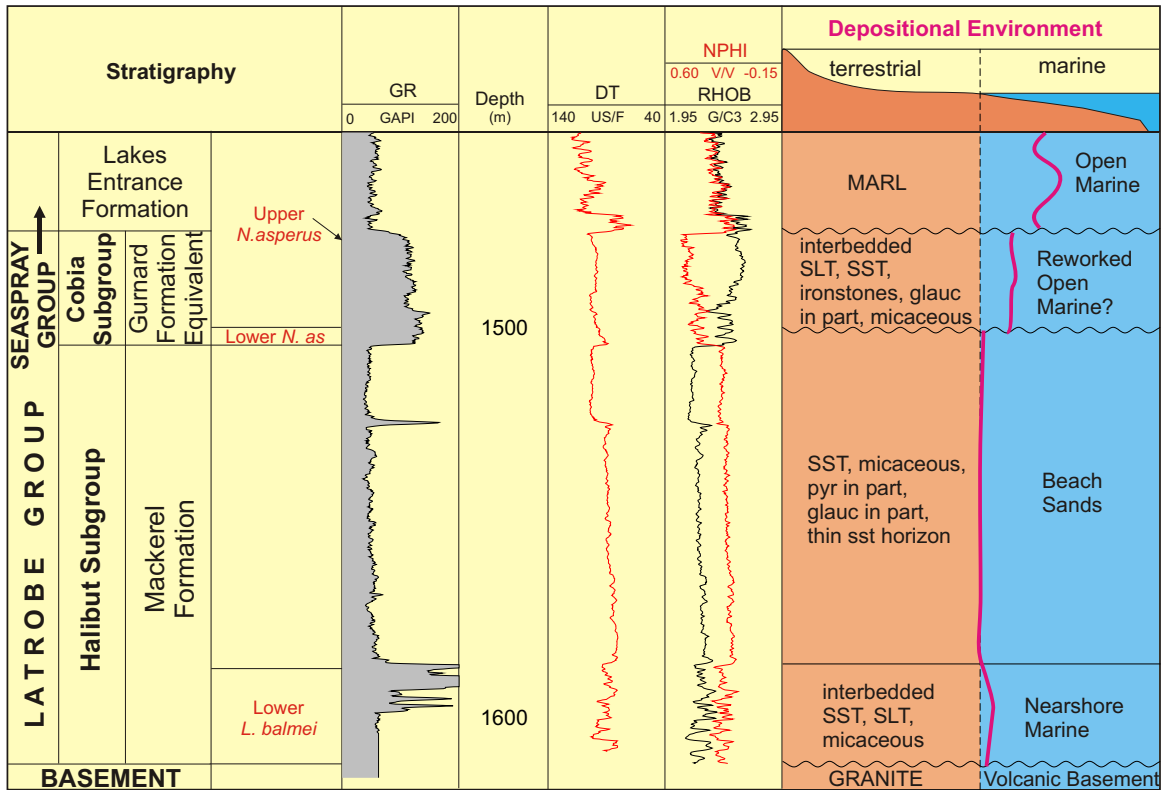

Mudskipper-1

Picks based on palynological analysis by R. Morgan, 1990.

TD: 1631 mKB
KB: 27 m