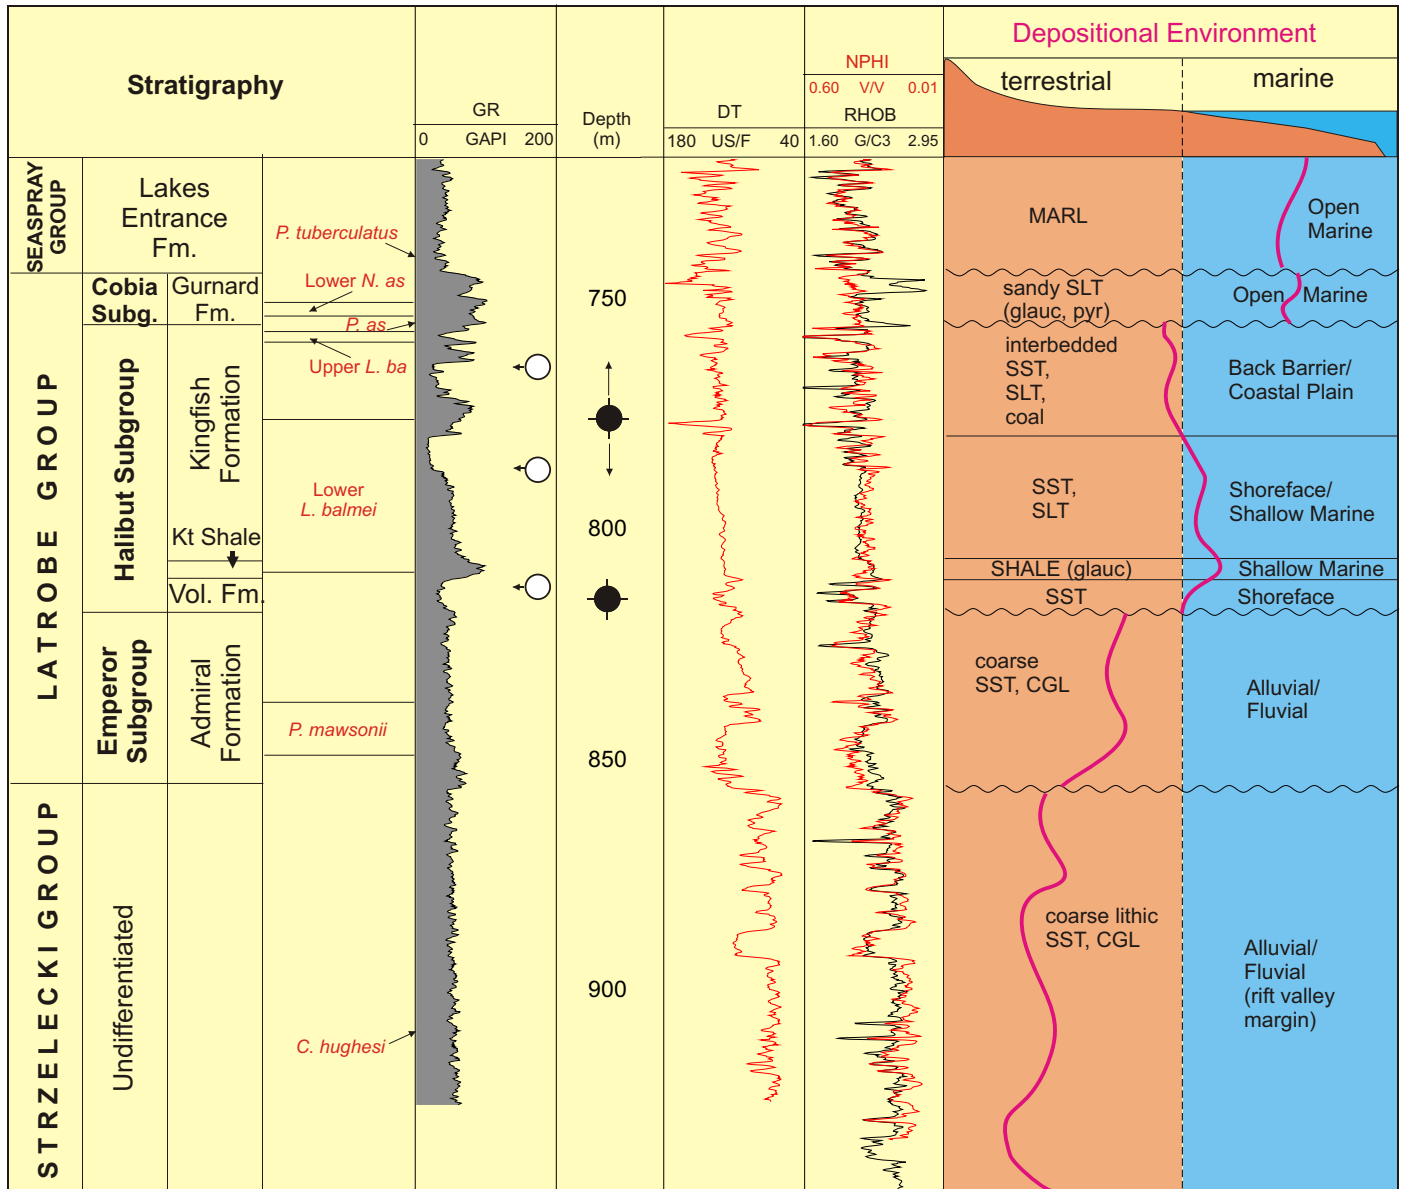

Leatherjacket-1

Picks based on palynological analysis by Esso

TD: 951 mKB
KB: 21 m