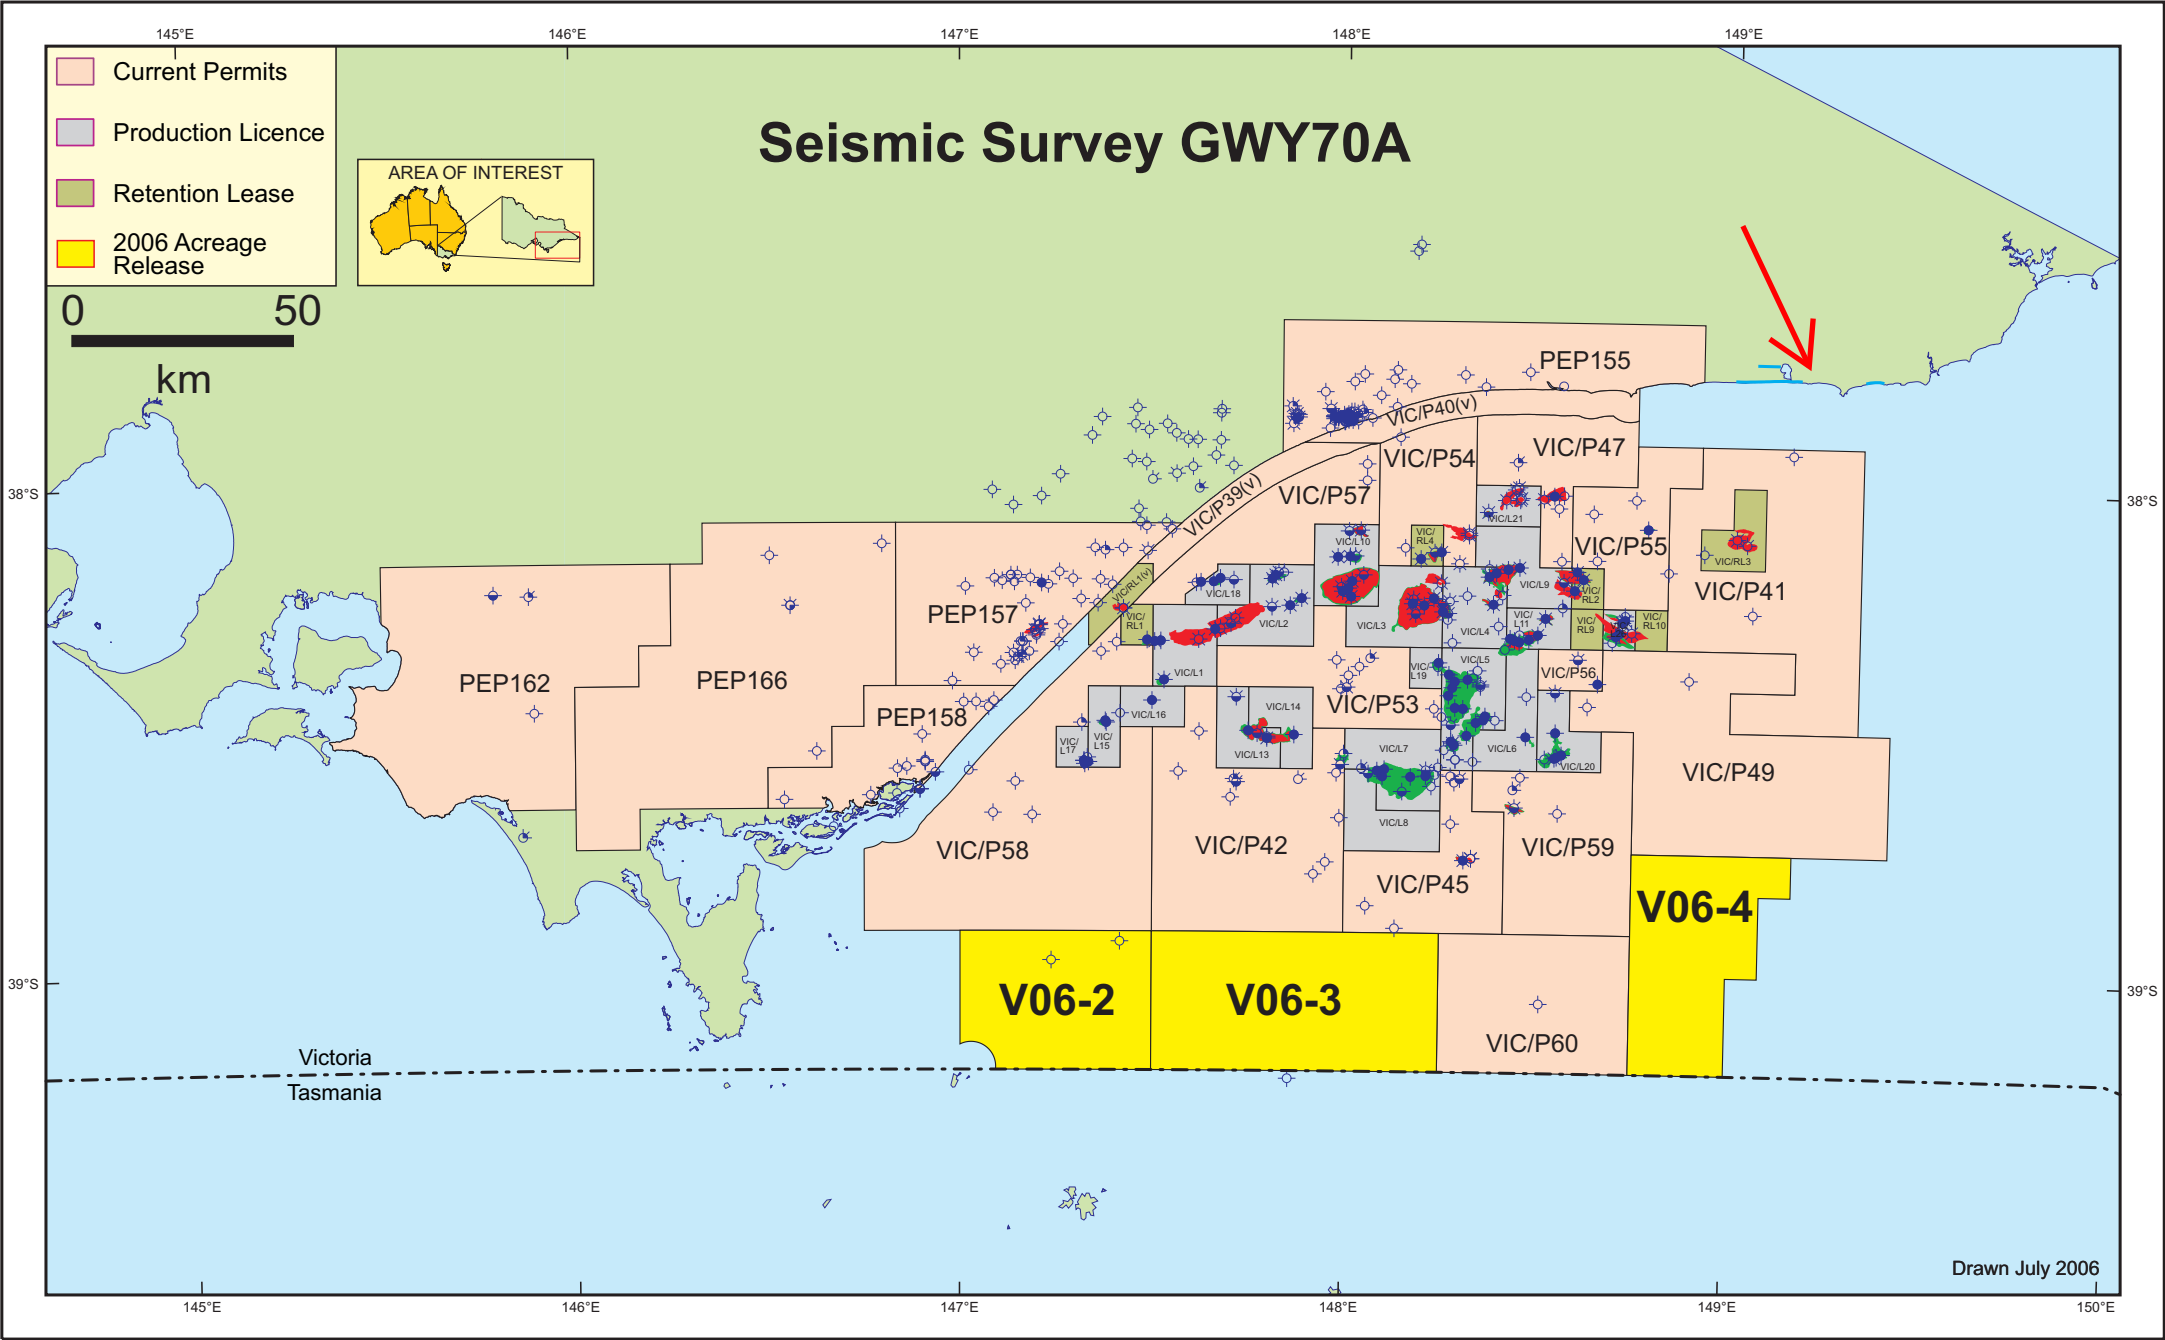

Seismic Survey GWY70A

- Current Permits
- Production Licence
- Retention Lease
- 2006 Acreage Release

Drawn July 2006

PEP155

VIC/P40(v)

VIC/
P47

VIC/P55

VIC/P41

VIC/RL3