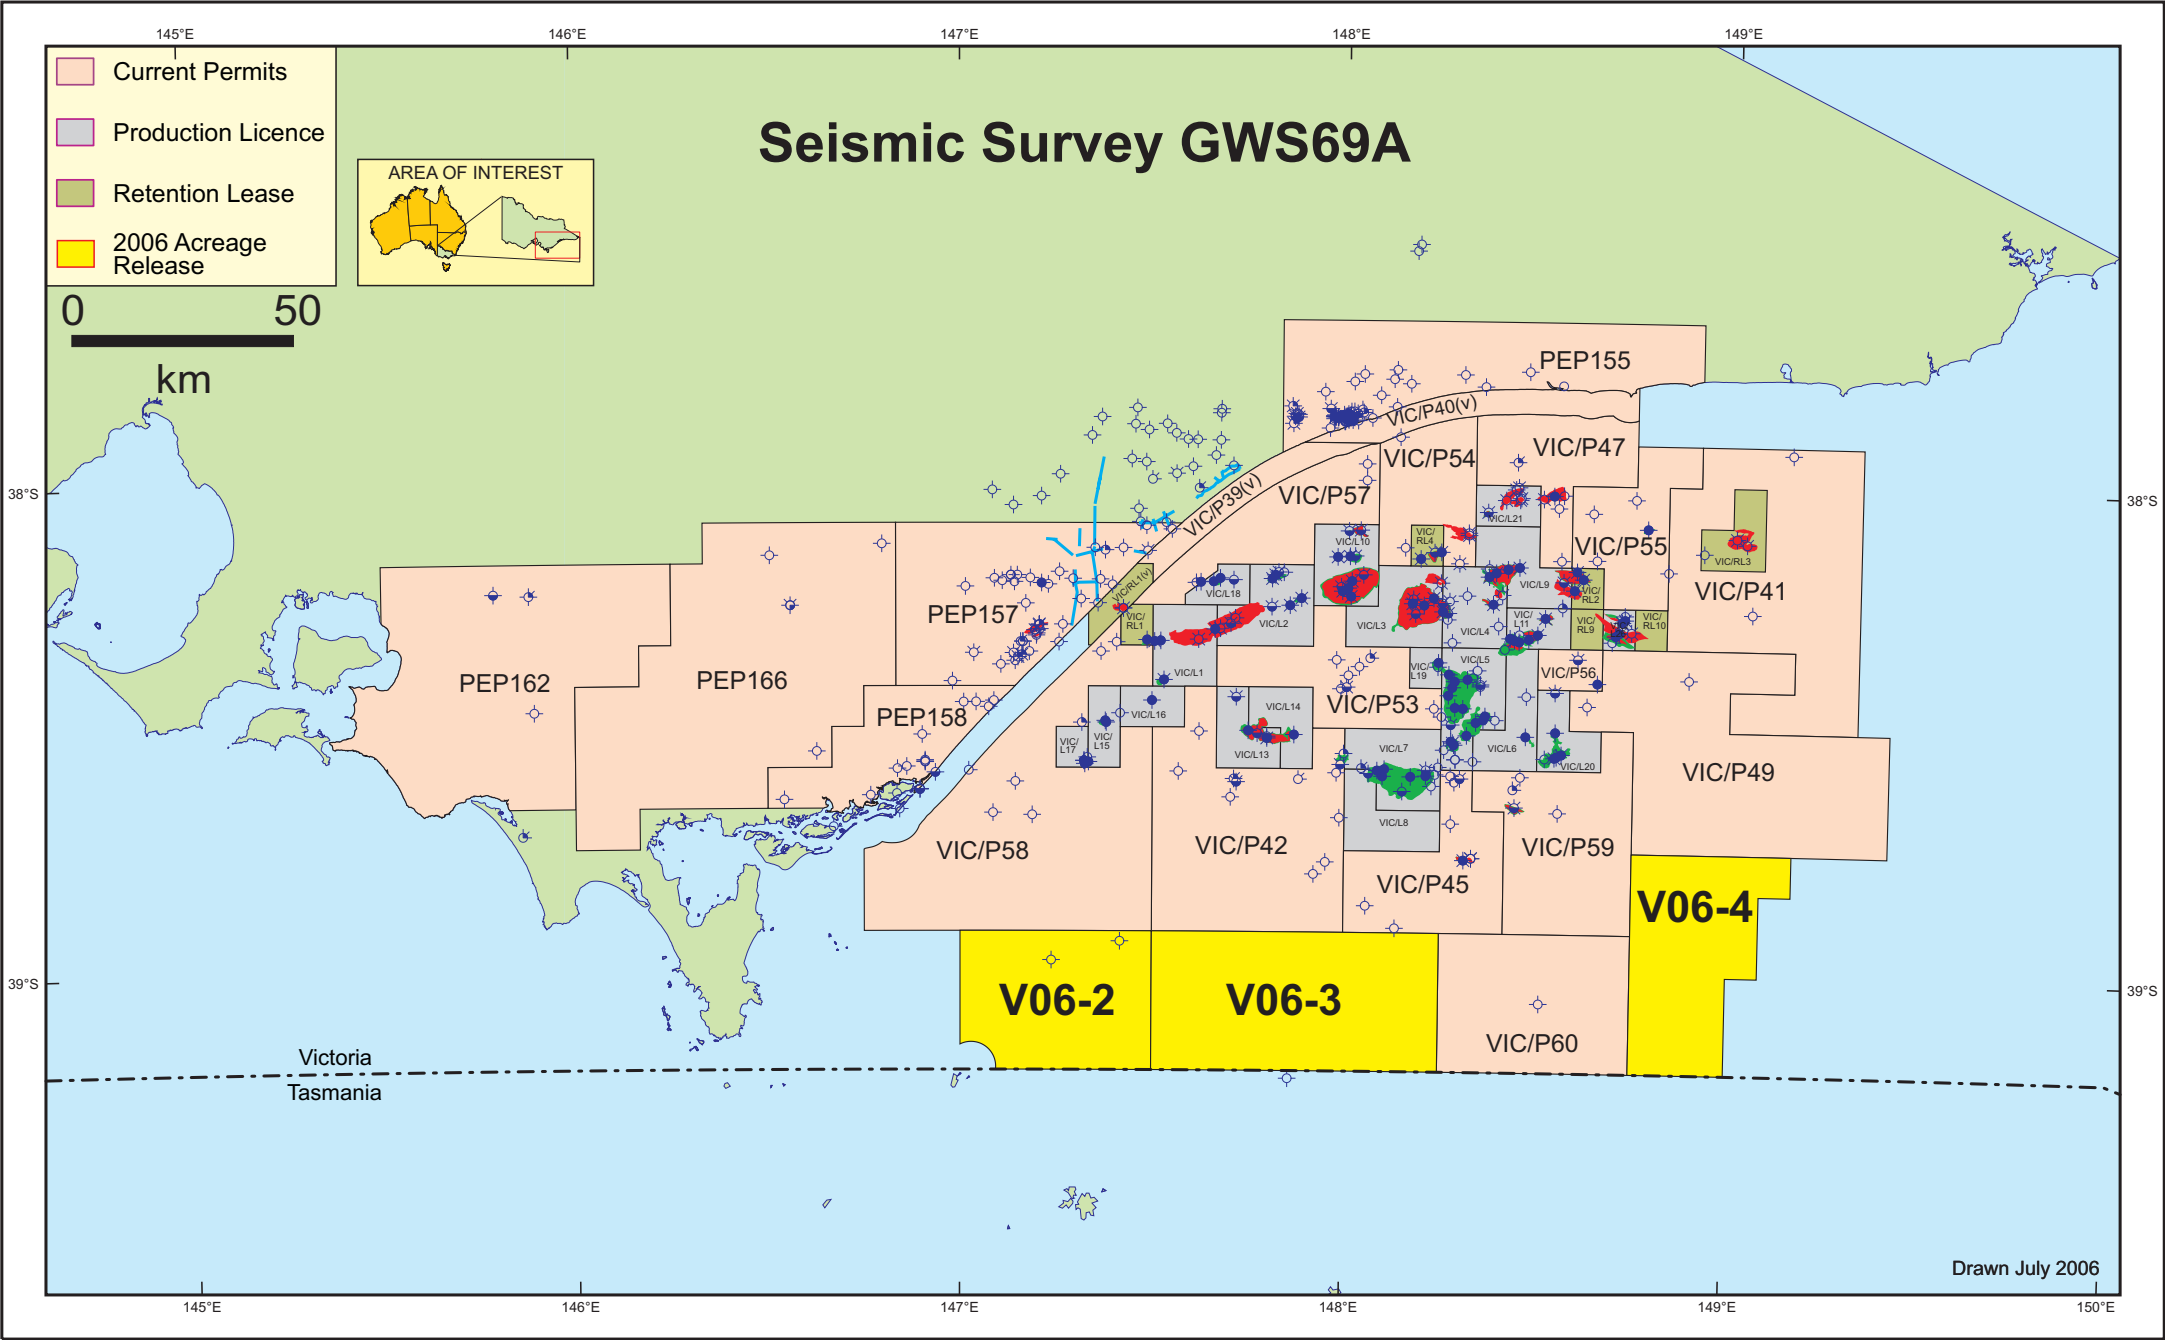

Seismic Survey GWS69A

- Current Permits
- Production Licence
- Retention Lease
- 2006 Acreage Release

Drawn July 2006