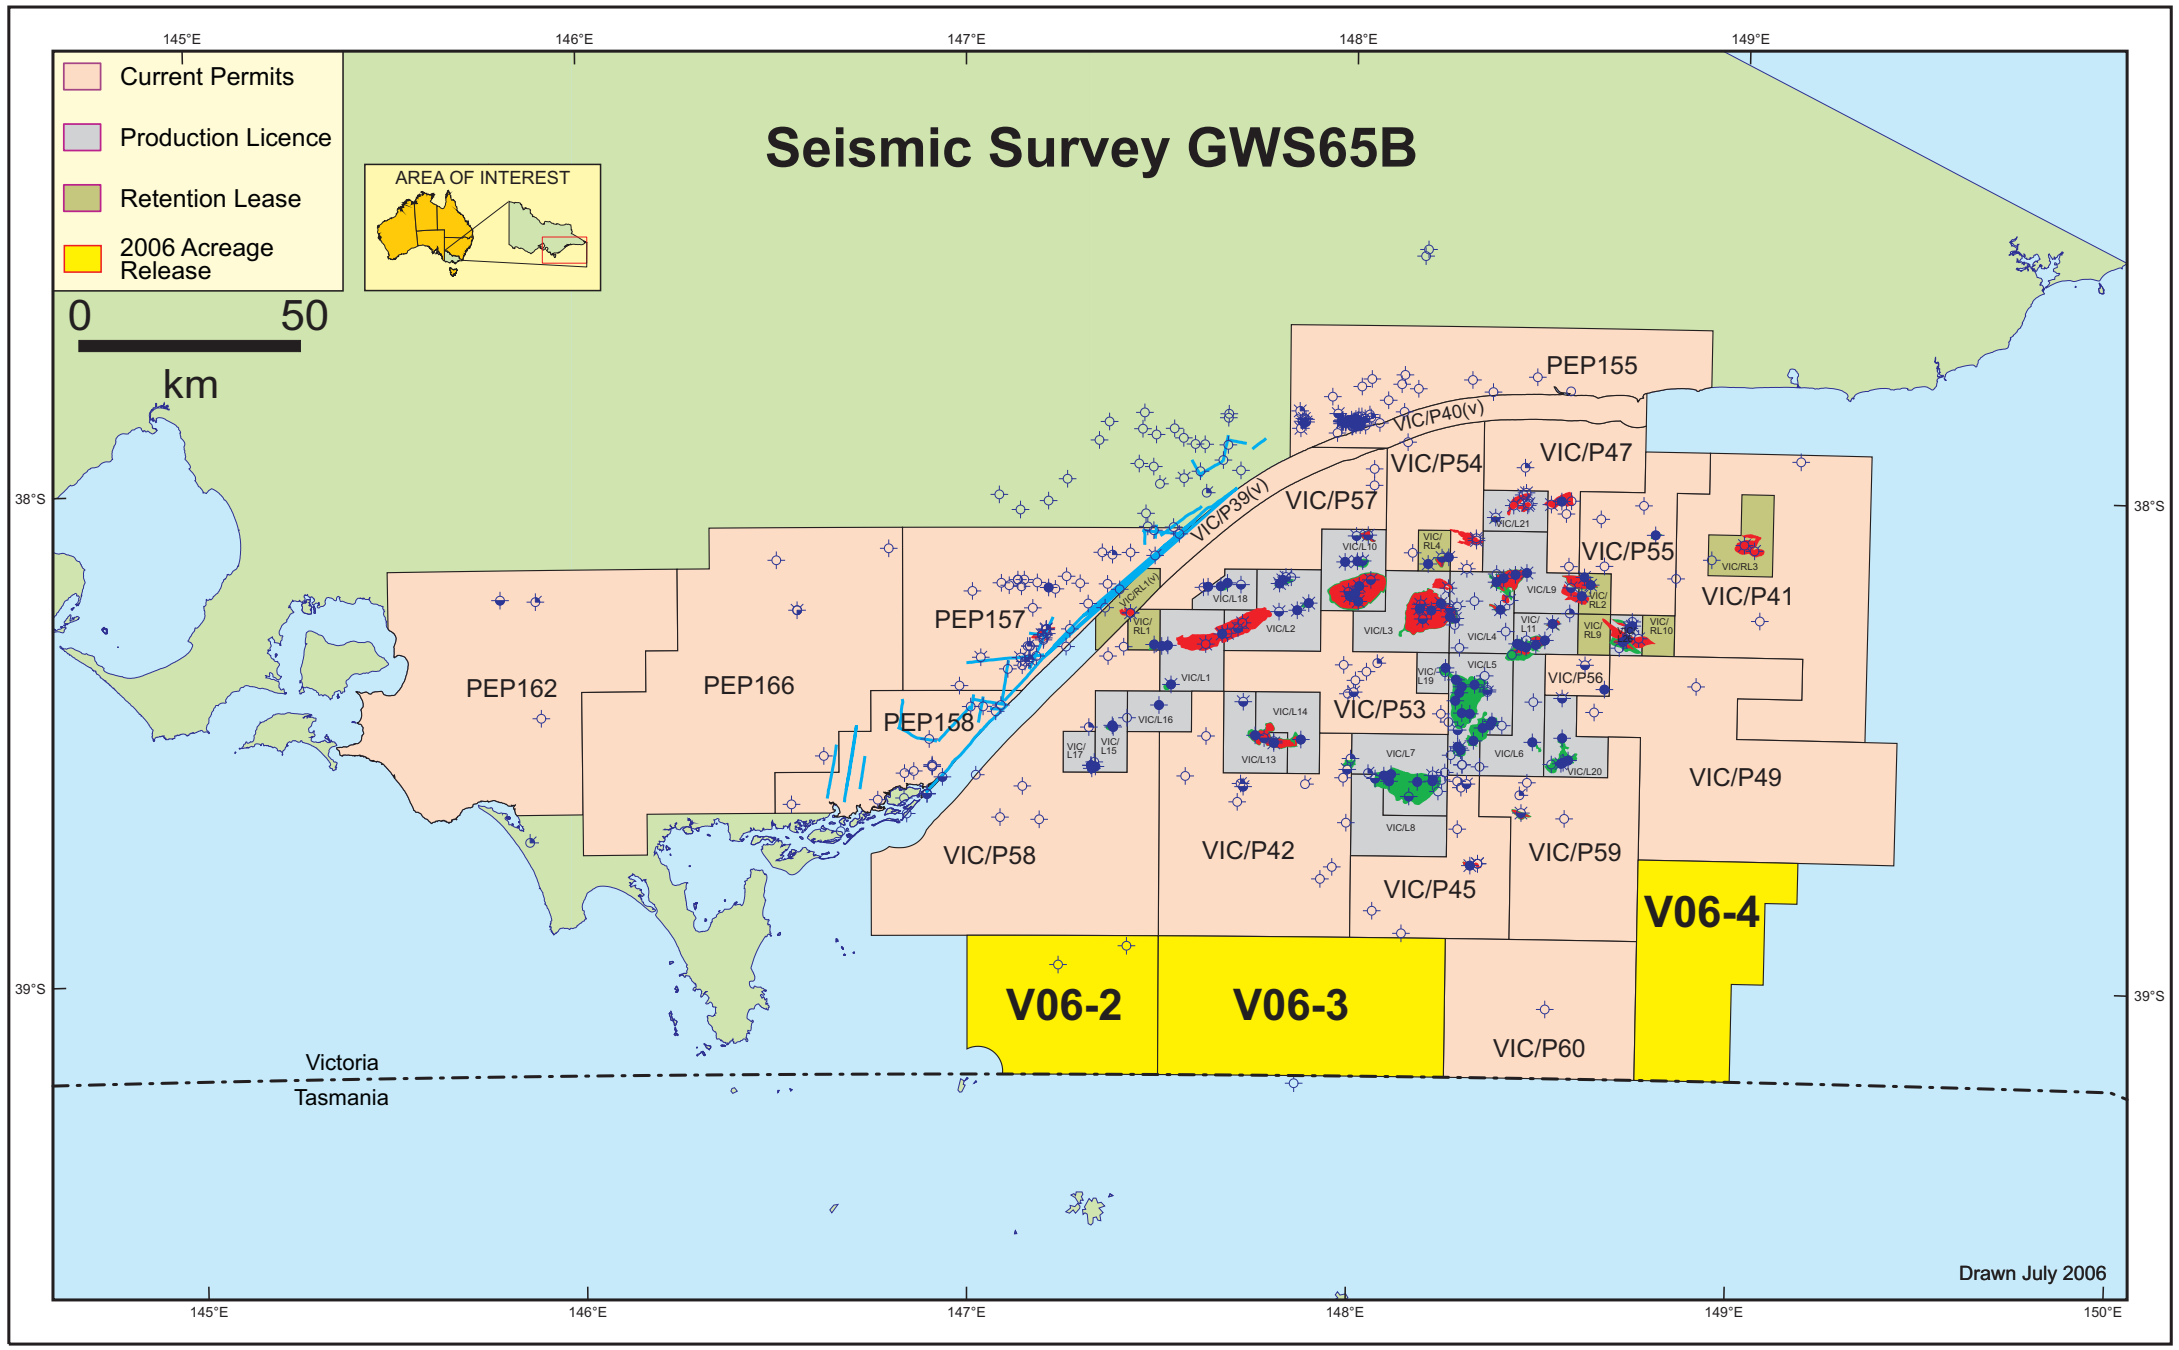

Seismic Survey GWS65B

- Current Permits
- Production Licence
- Retention Lease
- 2006 Acreage Release

Drawn July 2006