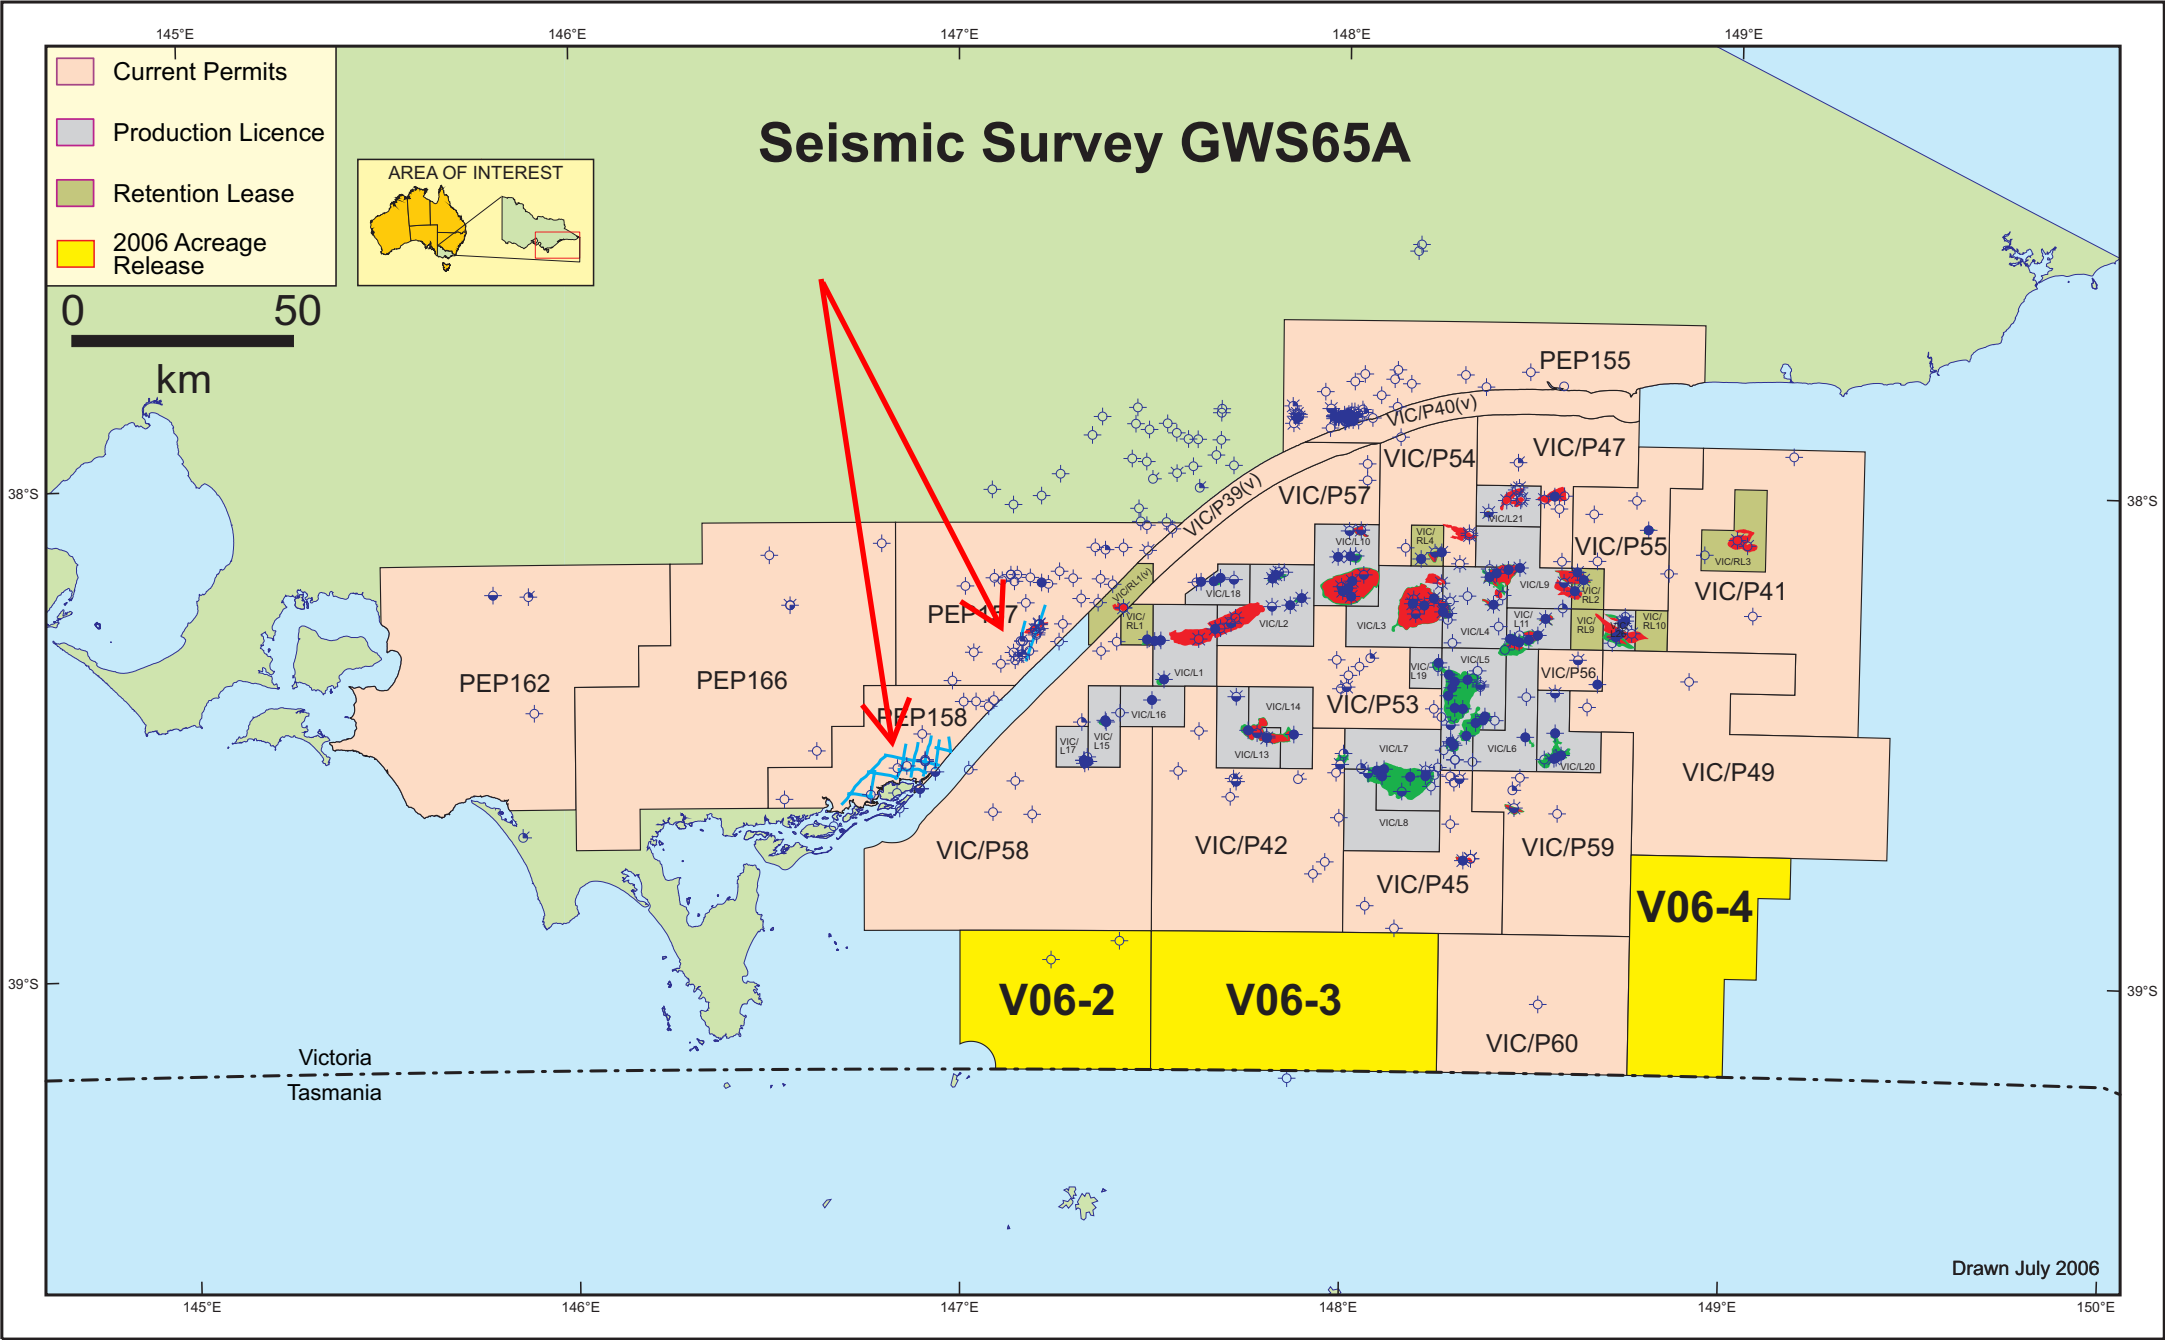

# Seismic Survey GWS65A

- Current Permits
- Production Licence
- Retention Lease
- 2006 Acreage Release

Drawn July 2006

PEP166

PEP157

PEP158

VIC/P58

VIC/  
L17

VIC/  
L15