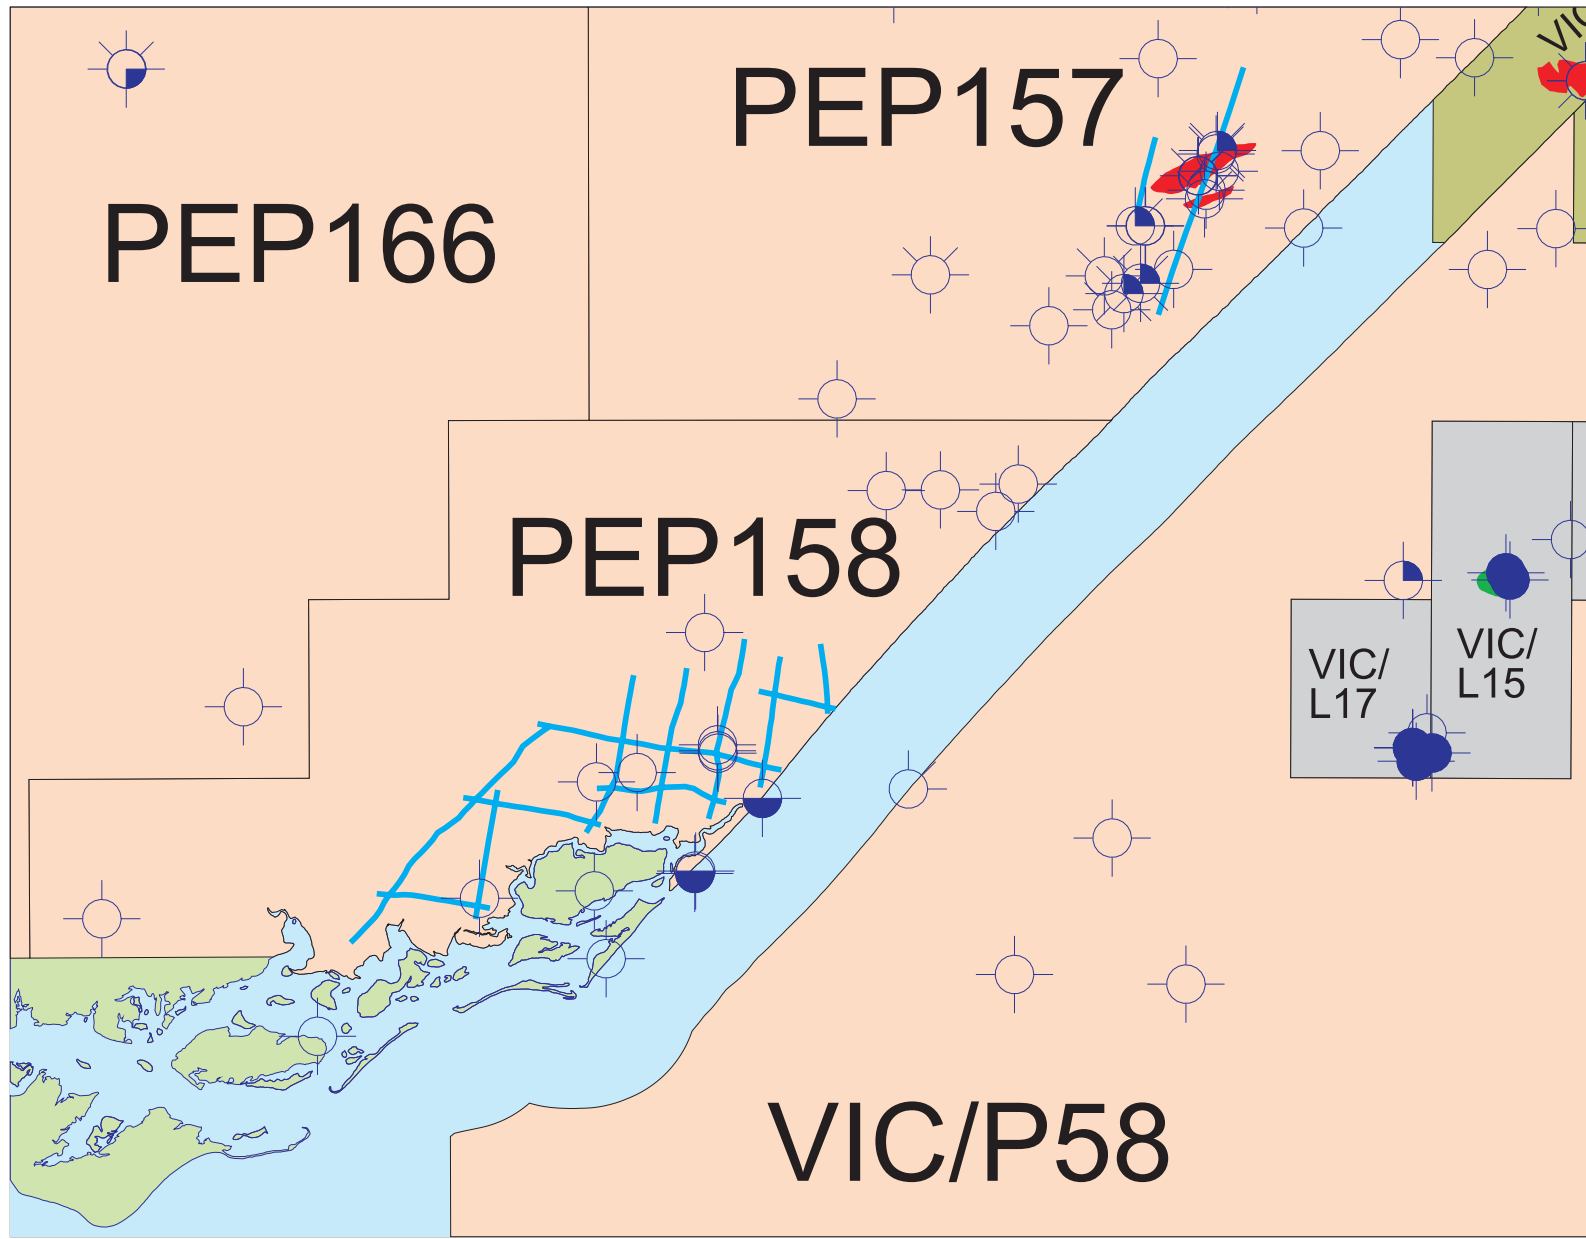

# Seismic Survey GWS65A

- Current Permits
- Production Licence
- Retention Lease
- 2006 Acreage Release

Drawn July 2006

PEP166

PEP157

PEP158

VIC/P58

VIC/  
L17

VIC/  
L15