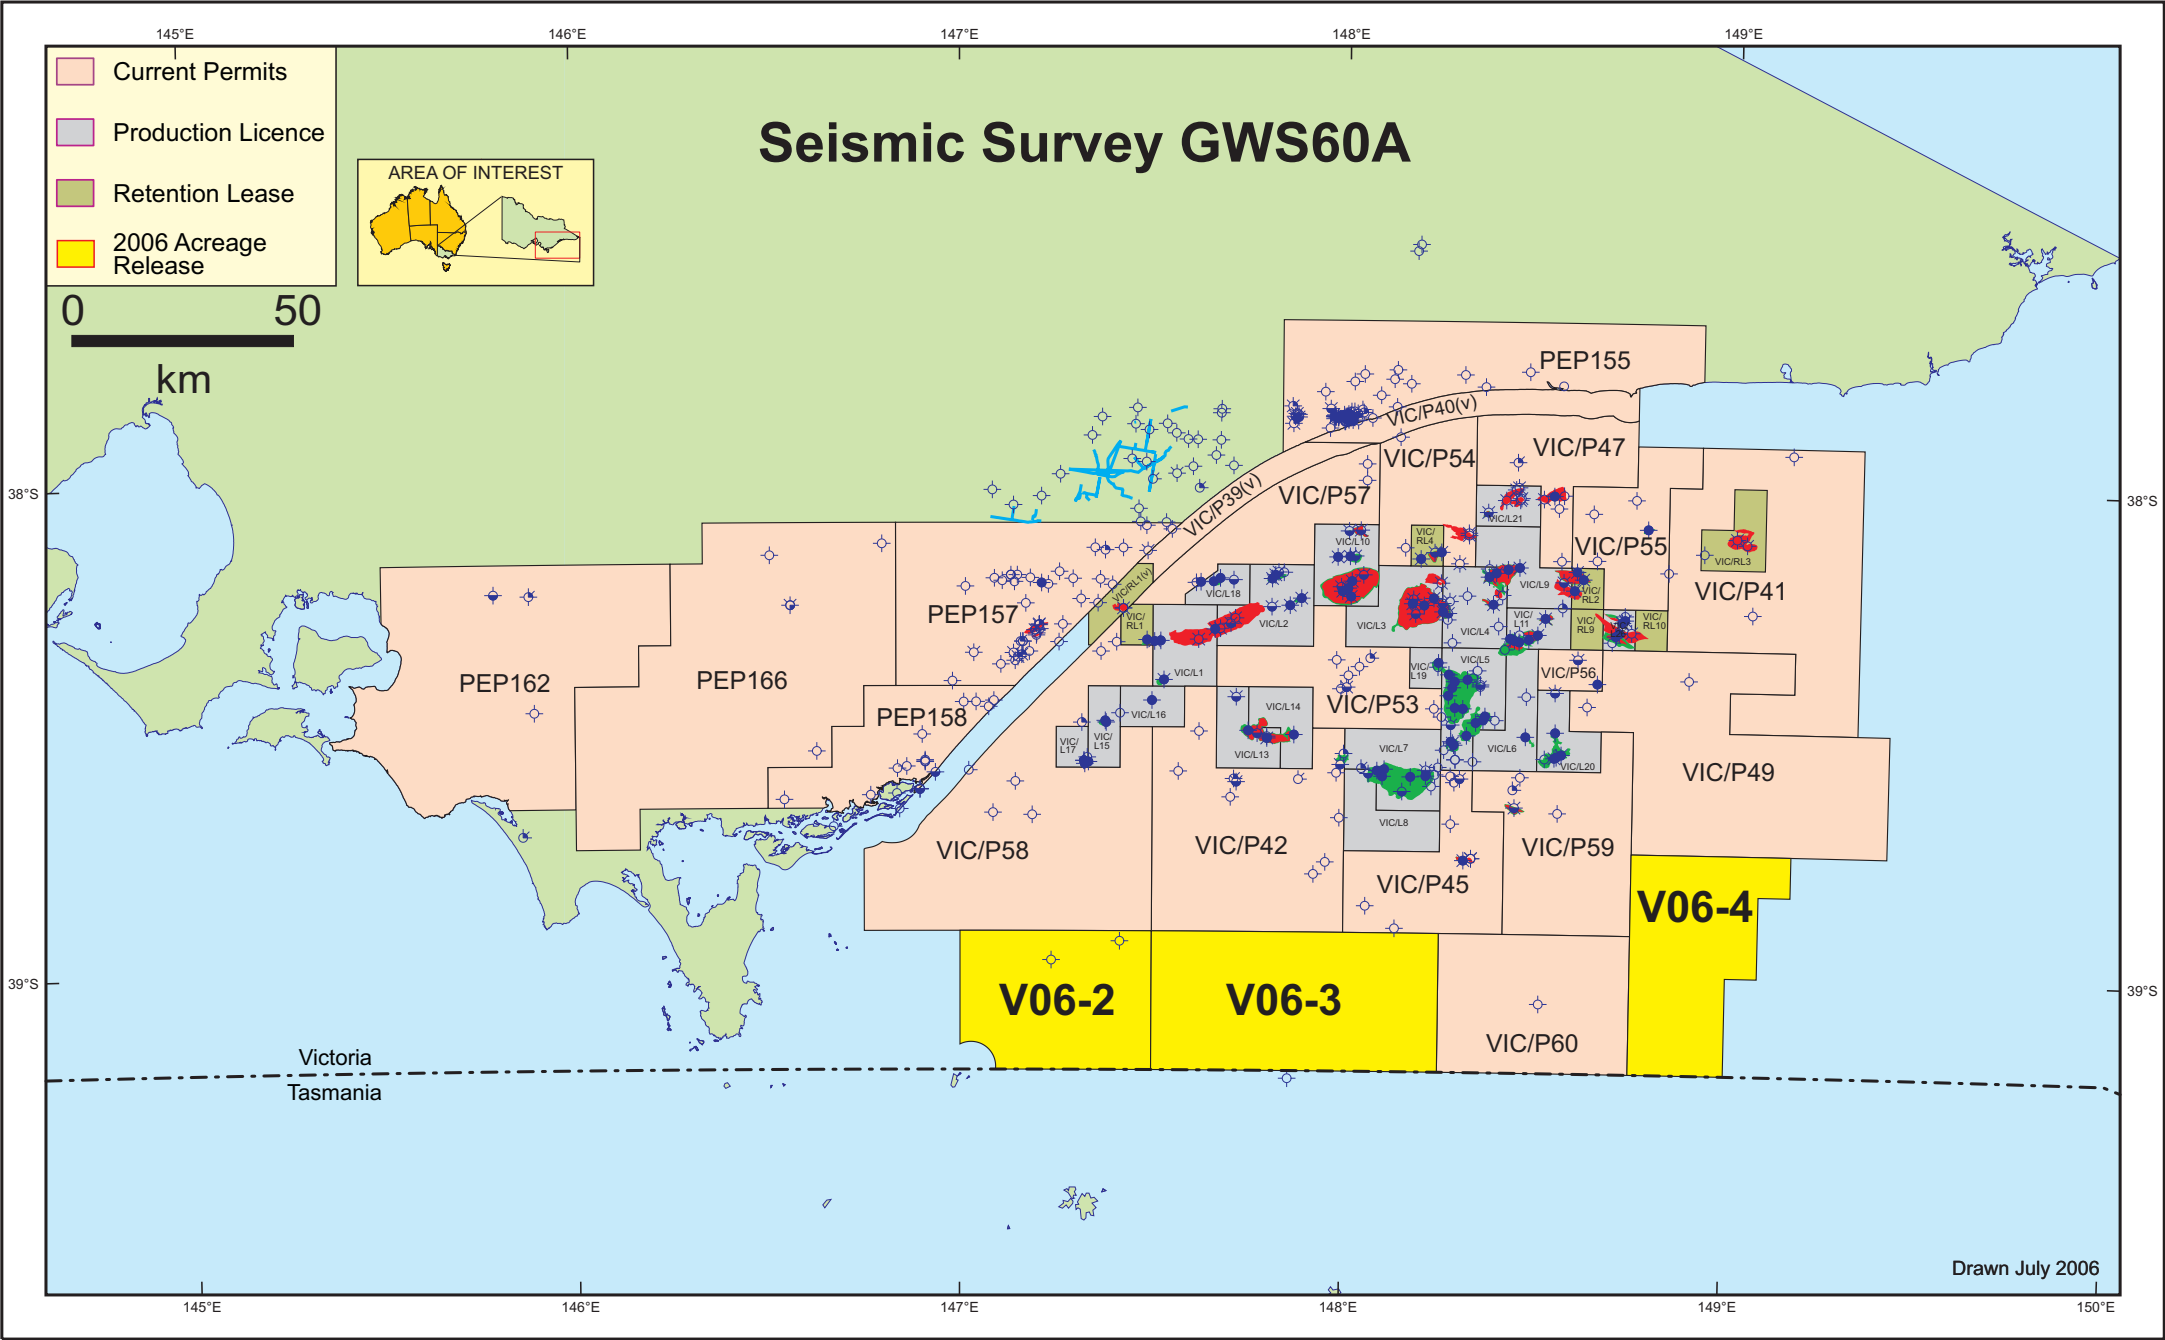

# Seismic Survey GWS60A

- Current Permits
- Production Licence
- Retention Lease
- 2006 Acreage Release

Drawn July 2006