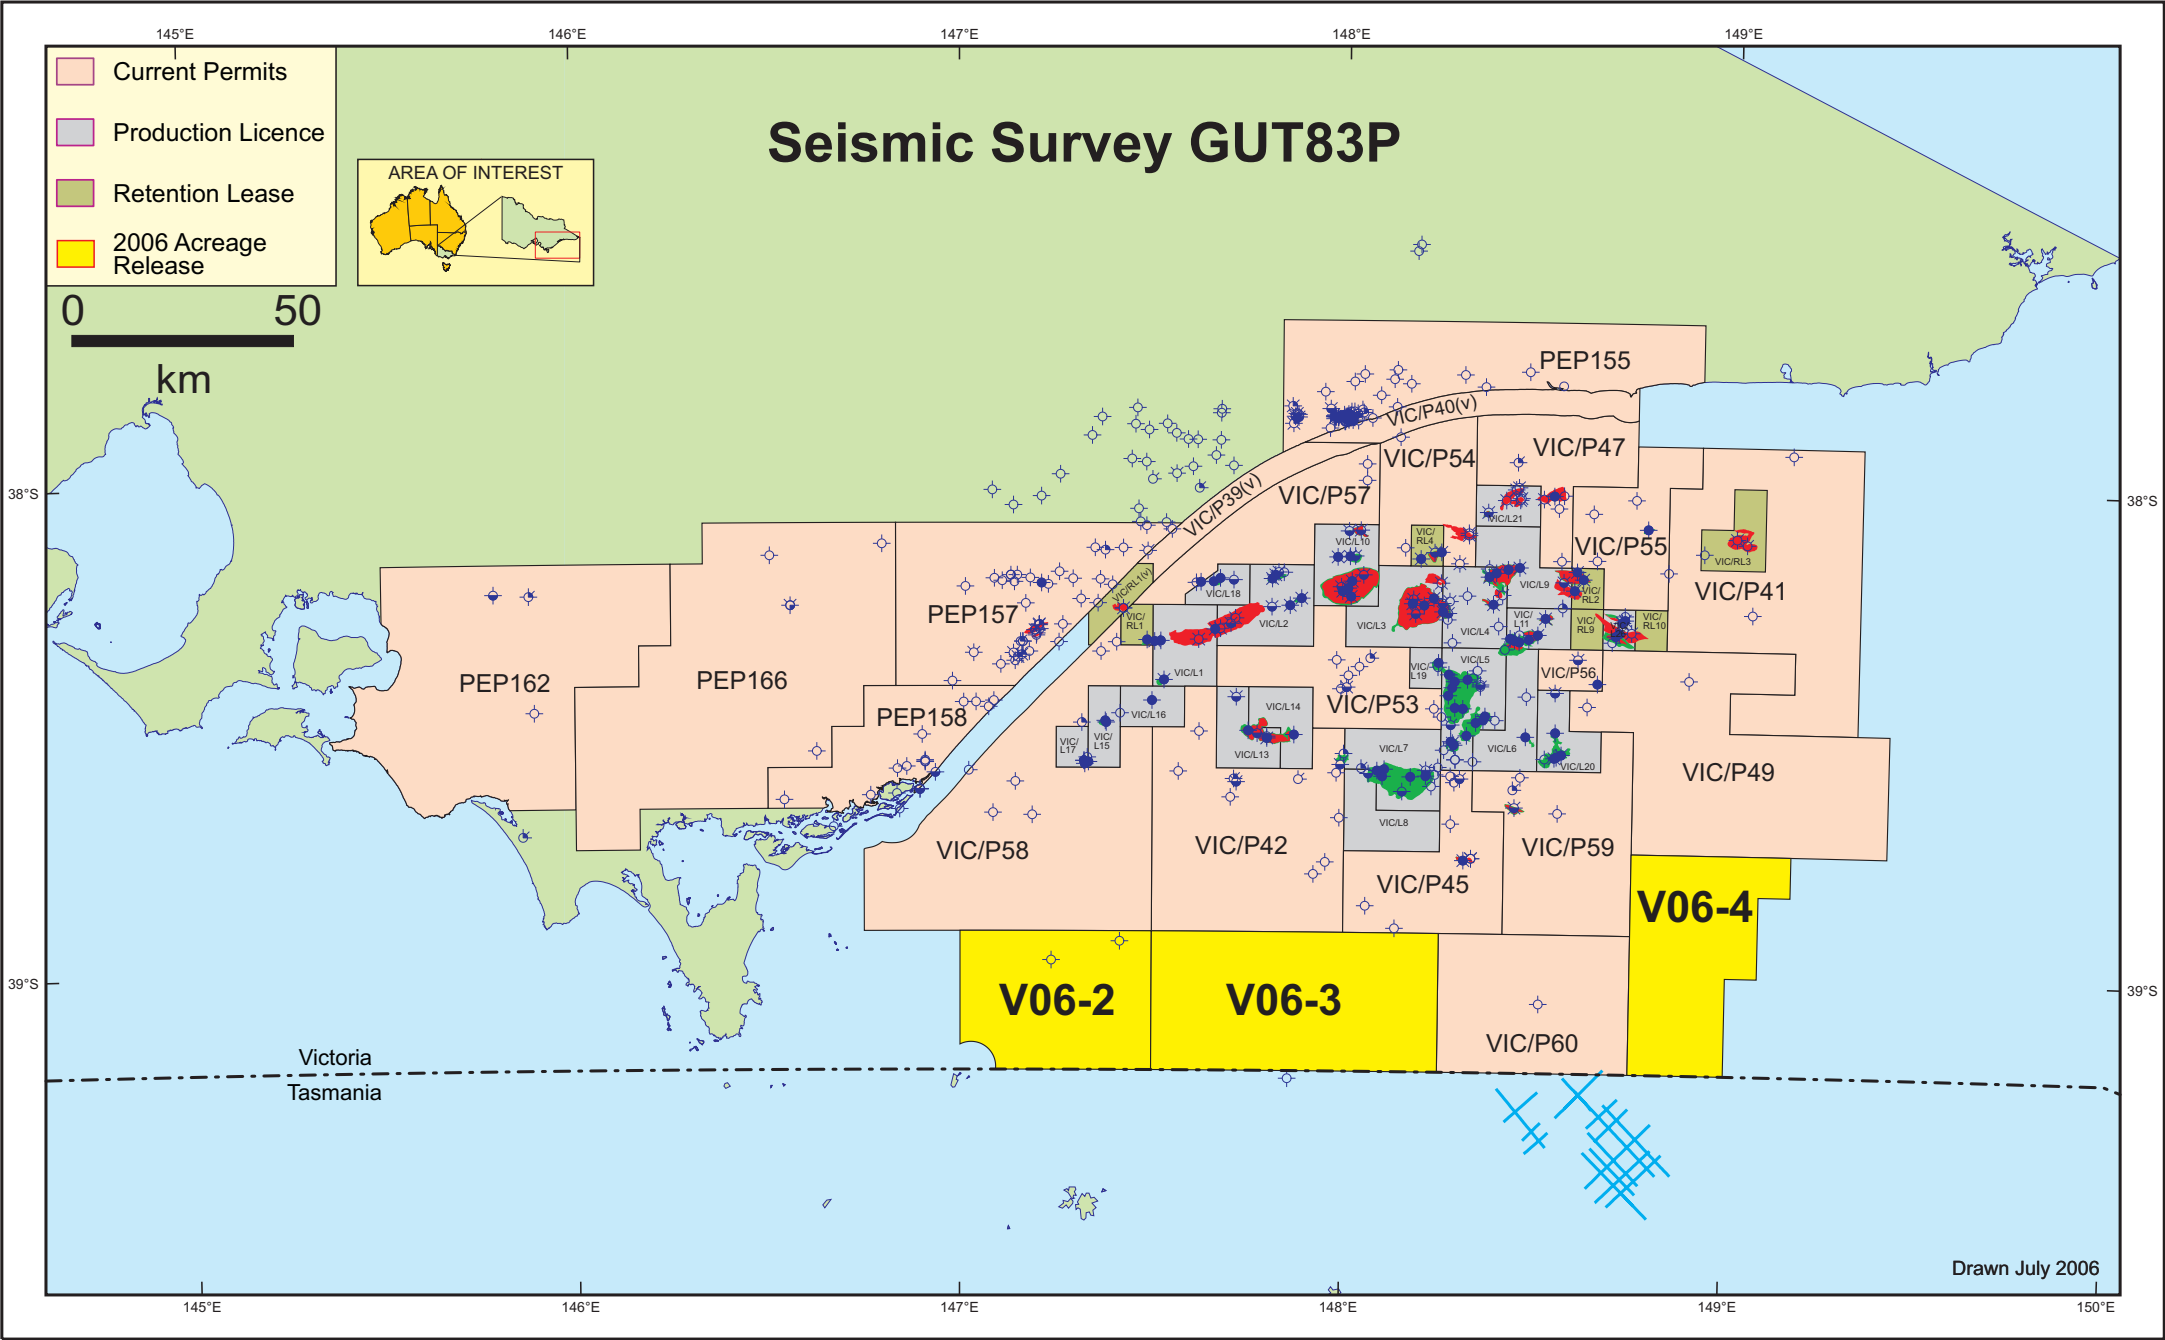

Seismic Survey GUT83P

- Current Permits
- Production Licence
- Retention Lease
- 2006 Acreage Release

Drawn July 2006