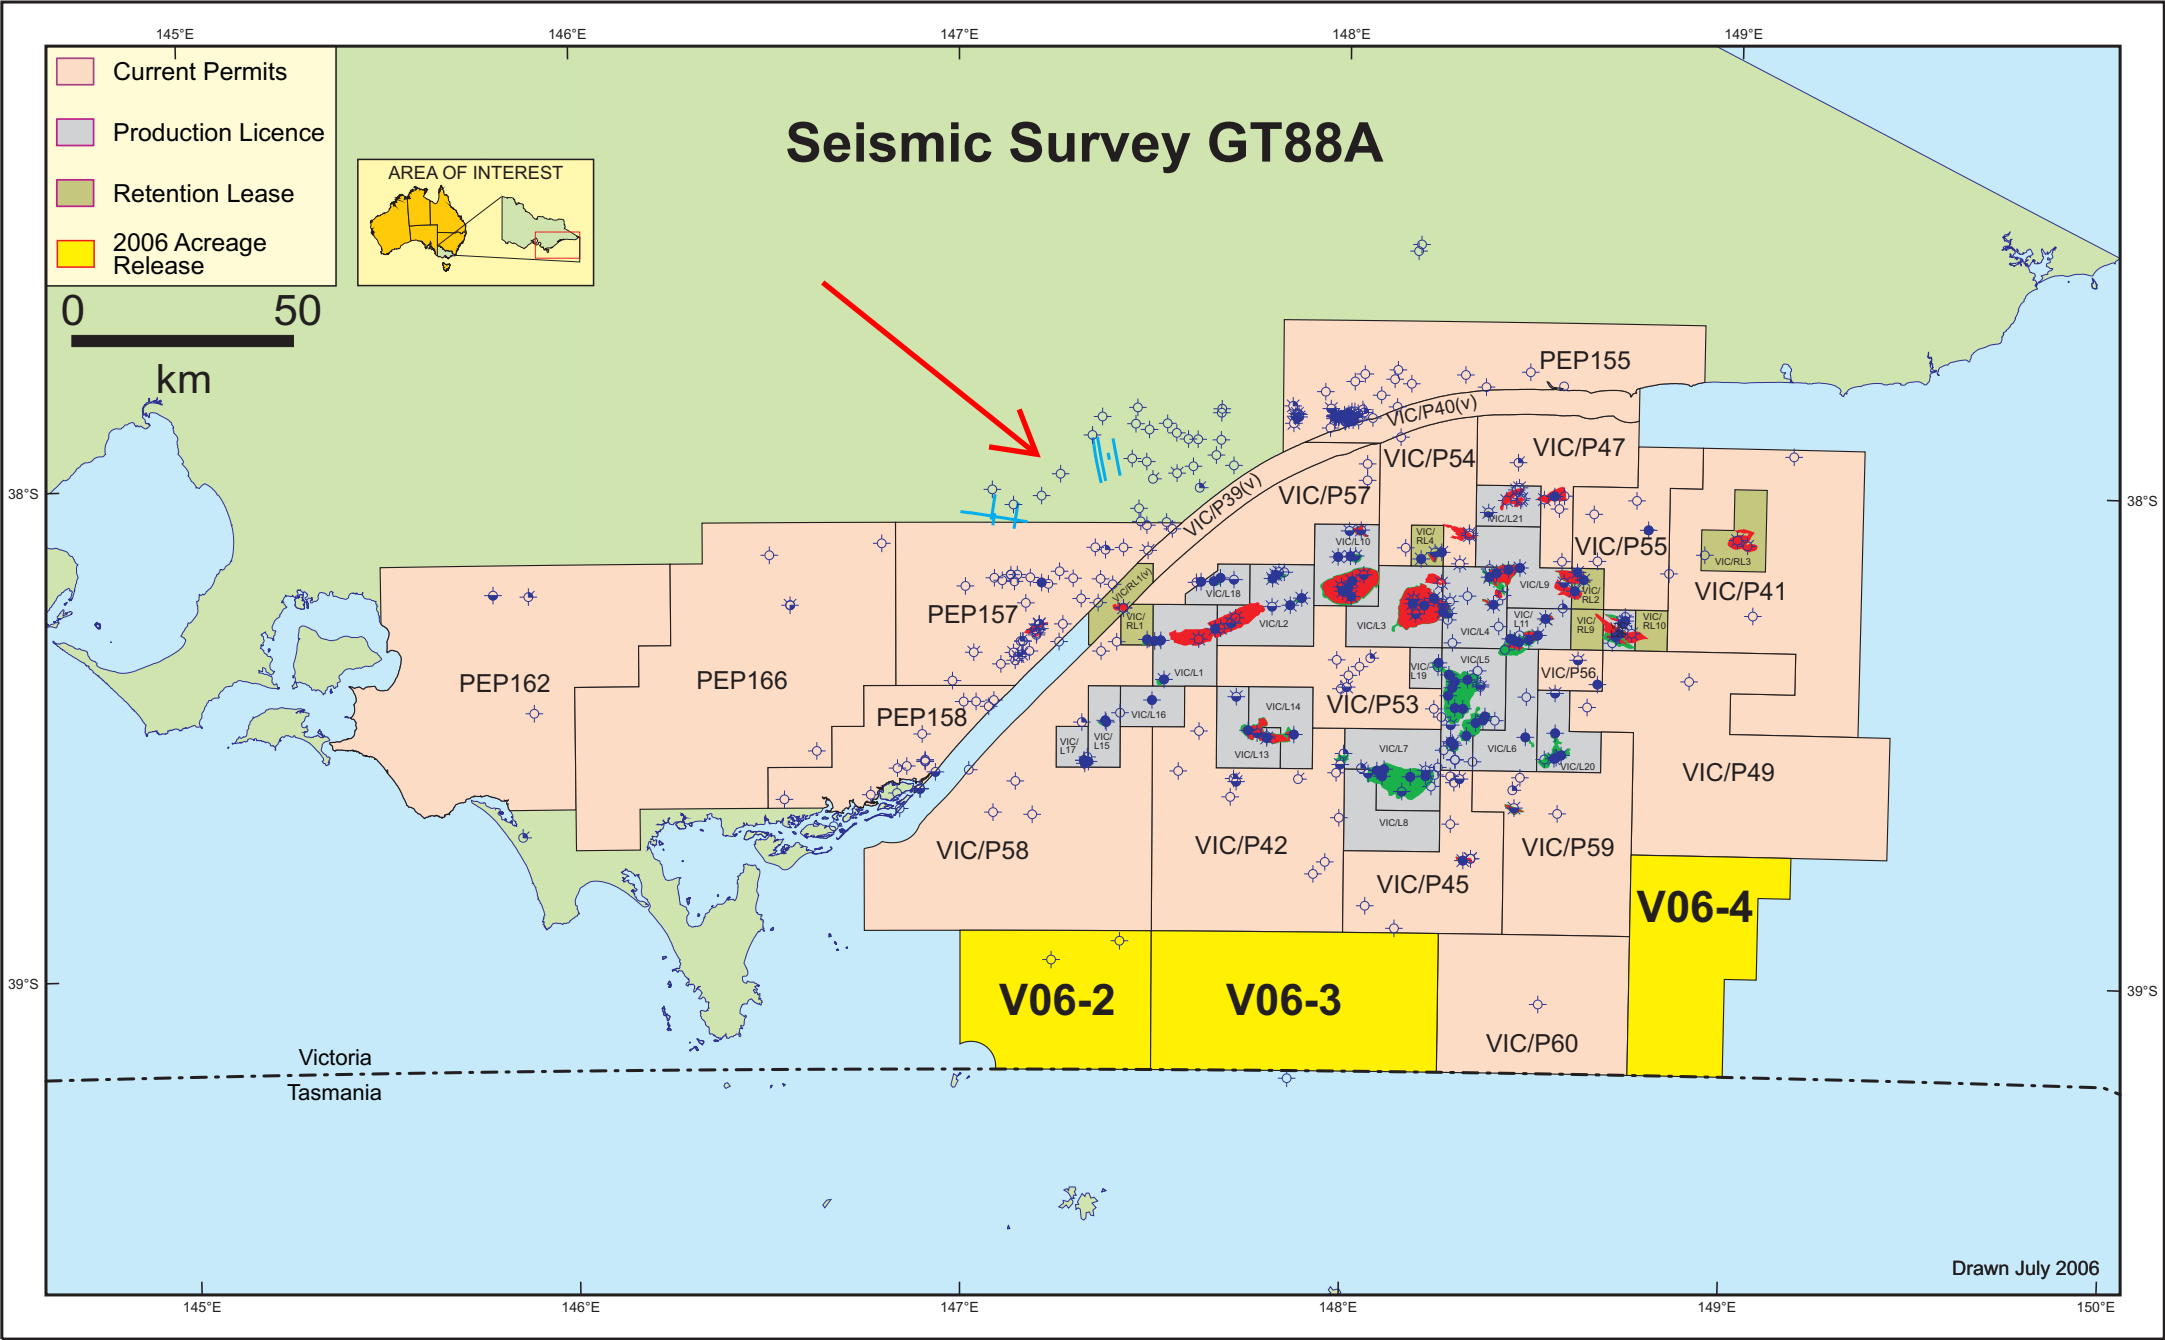

Seismic Survey GT88A

- Current Permits
- Production Licence
- Retention Lease
- 2006 Acreage Release

Drawn July 2006