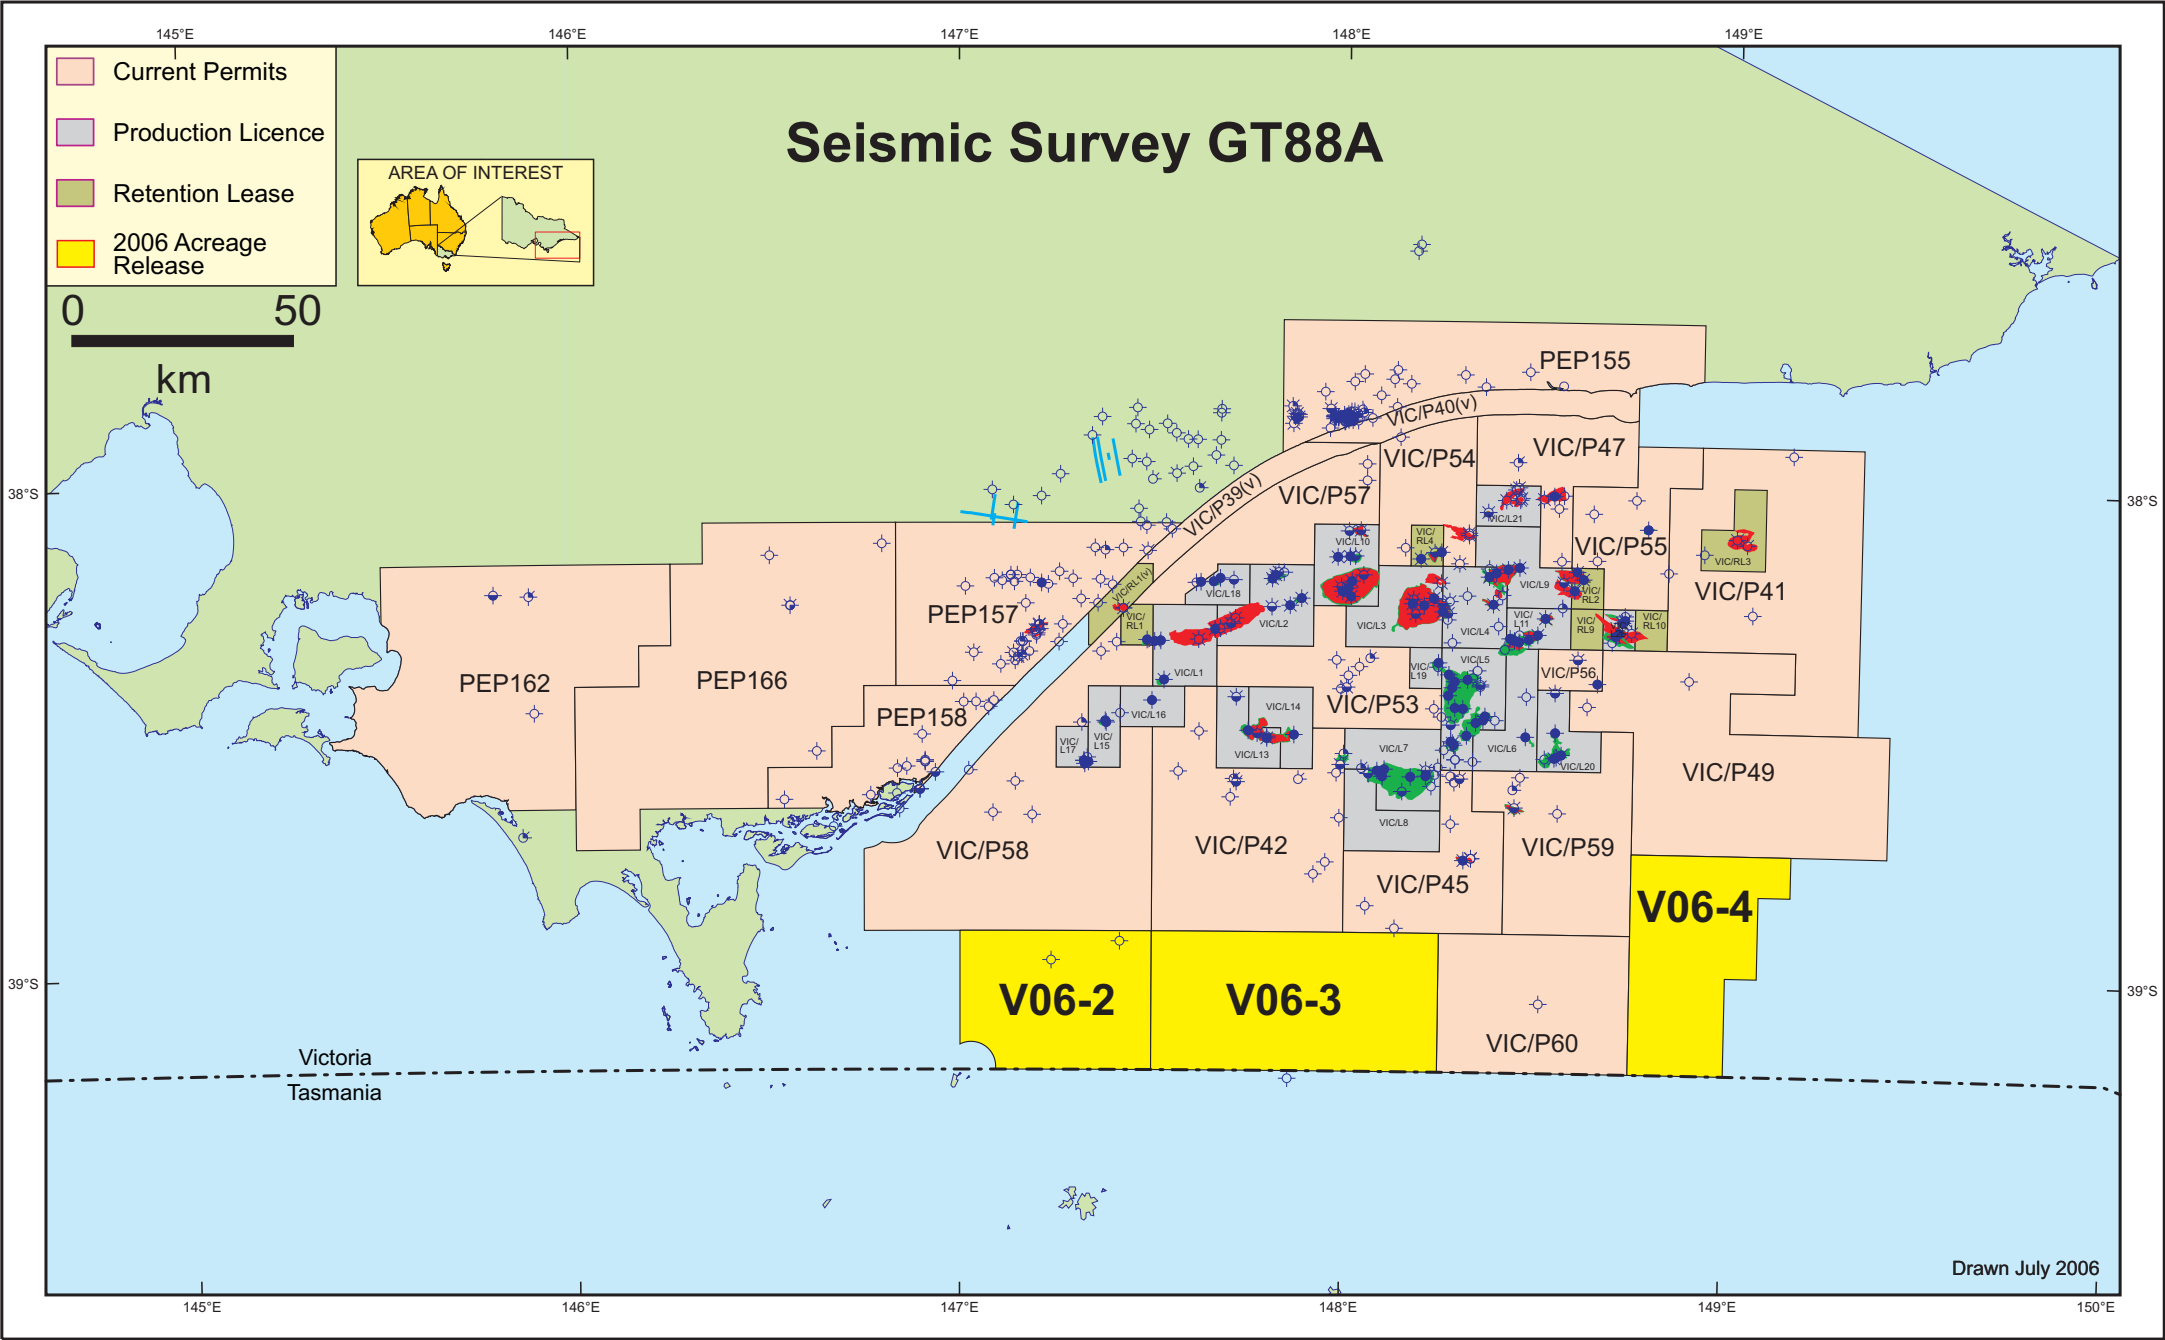

# Seismic Survey GT88A

- Current Permits
- Production Licence
- Retention Lease
- 2006 Acreage Release

Drawn July 2006